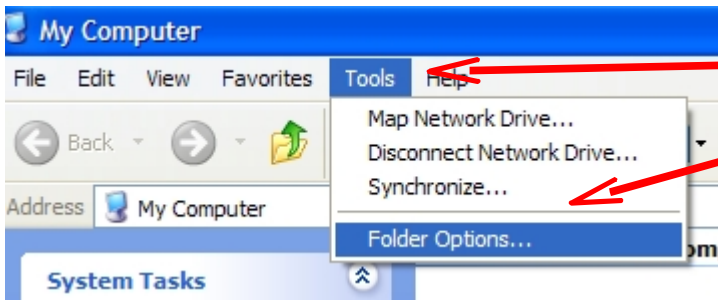

Coffee Break

Question on Software or Operating system.

SHOW THE CONTROL PANEL IN "MY COMPUTER"

Earlier versions of Windows had the Control panel in 'My Computer' folder, but XP doesn't. If you use the Control Panel frequently you can easily place it there.

Double left-click "My Computer" to open the Desktop folder.

Go to Tools

Folder Options.