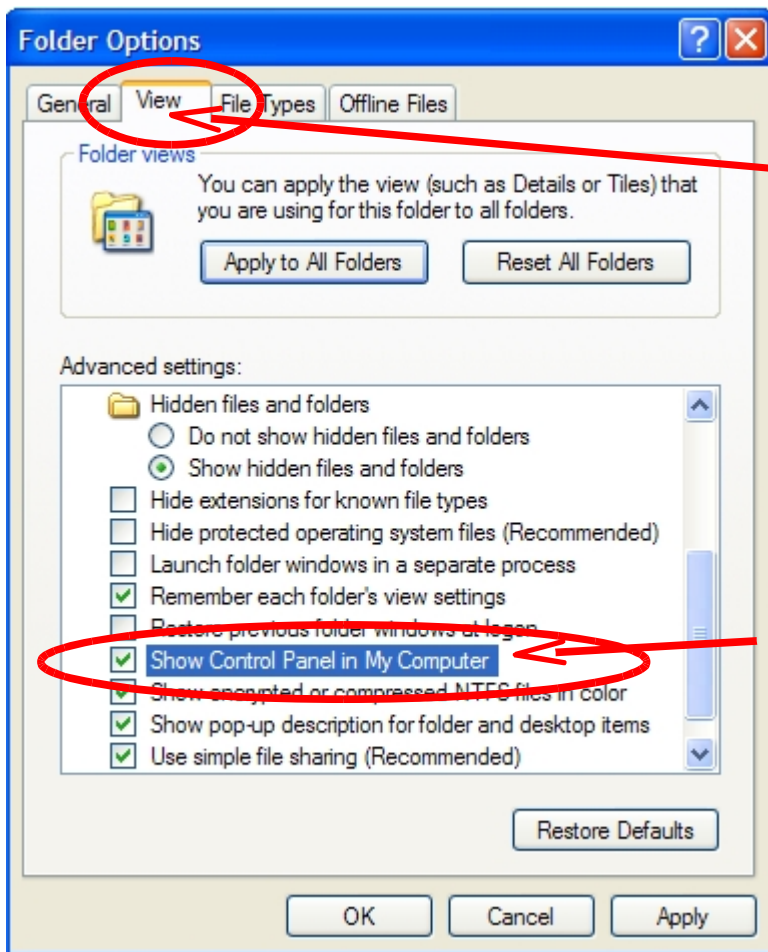

In the Folder Options,

Open the **View** tab

Check
Show Control Panel in My Computer

Control Panel

Task Completed