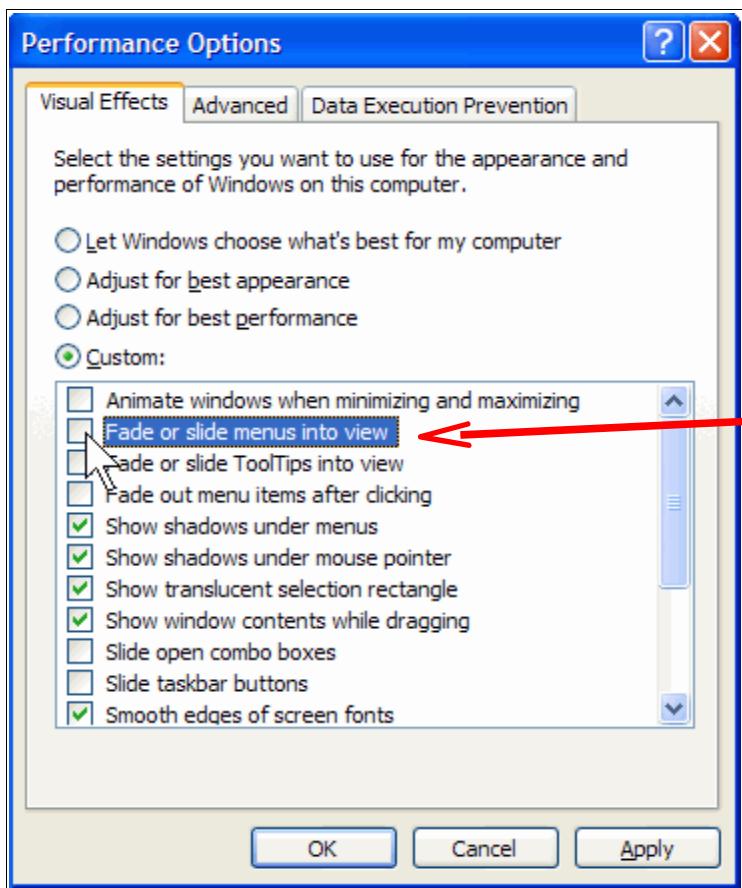

Coffee Break

Question on Software or Operating system.

Speed up menu display.

Windows XP uses many visual effects. One of these effects allows menus to fade into view when you open them. This visual effect may never have noticed it under normal daily use ; *however, the effect does cause menus to take a little longer to appear.* On a fast computer, this shouldn't be an issue. But you can make menus display faster.

To speed up menu display. Click [Start]. Right-click [My Computer], and then click [Properties].

Finally, open the [Visual Effects] tab.

Clear the.....
[Fade or slide menus into view]
checkbox.

Click [Apply] then [OK] and [OK] to
close the system properties.

Now when you click a menu,
it will appear almost instantly.