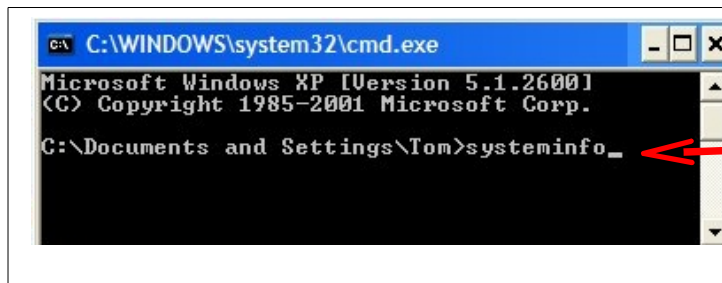

## COMPUTER RUNNING TIME,

How long has my computer been running?

You might be interested in determining the amount of time that has accumulated since your last turned on your computer. To find that information in Windows XP, click the  button.