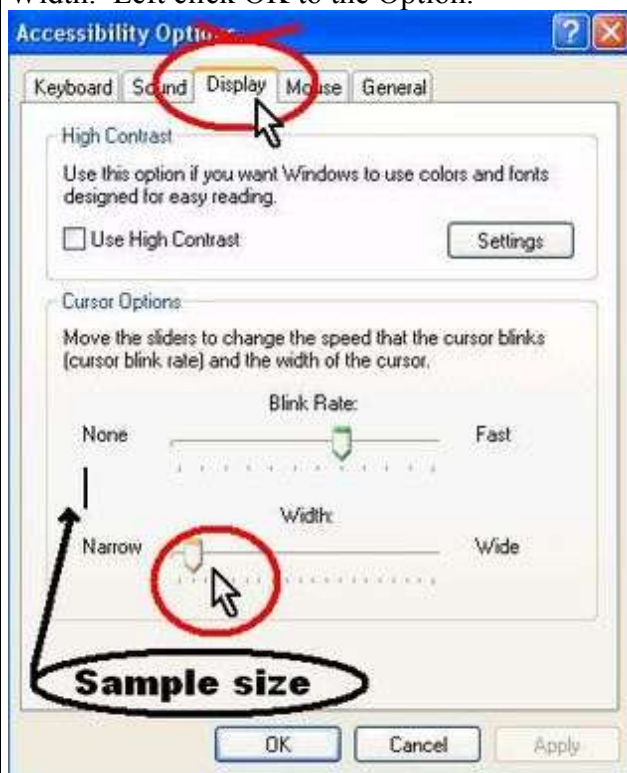

## Here's How . . . . .

1. Left click the [start] button
2. Then **Settings**
3. Click **Control Panel**

In the Control Panel Window left click Accessibility Options.

In the **Accessibility Options** window left click the Display tab.

Use the slider bar to increase blinking cursor's Width. Left click OK to the Option.

Close Control Panel Window and the task is completed.