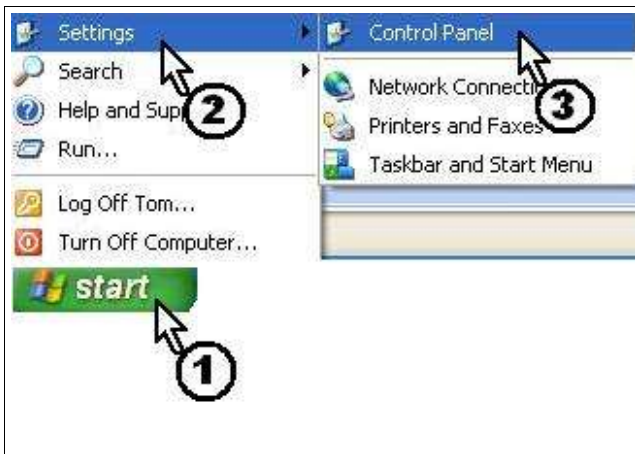

# Coffee Break

Question on Software or Operating system.

Do you have trouble finding the cursor in a wordprocessor, spreadsheet or other software that uses the blinking cursor? You can customize the blinking cursor to a larger size.

## Here's How . . . . .

1. Left click the [start] button
2. Then **Settings**
3. Click **Control Panel**

In the Control Panel Window left click Accessibility Options.

In the **Accessibility Options** window left click the Display tab.