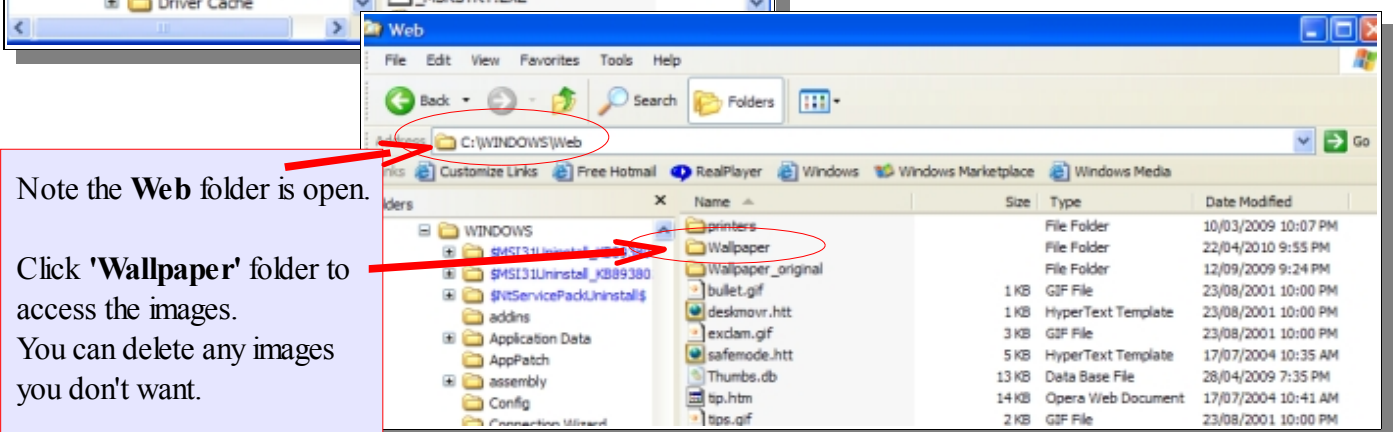

The images for the 'Wallpaper' are located in 'Windows' operating folders.

Open Windows Explorer then click the **Windows** folder.

Scroll down and find the **Web** folder. Click this folder to access the **Wallpaper** folder.