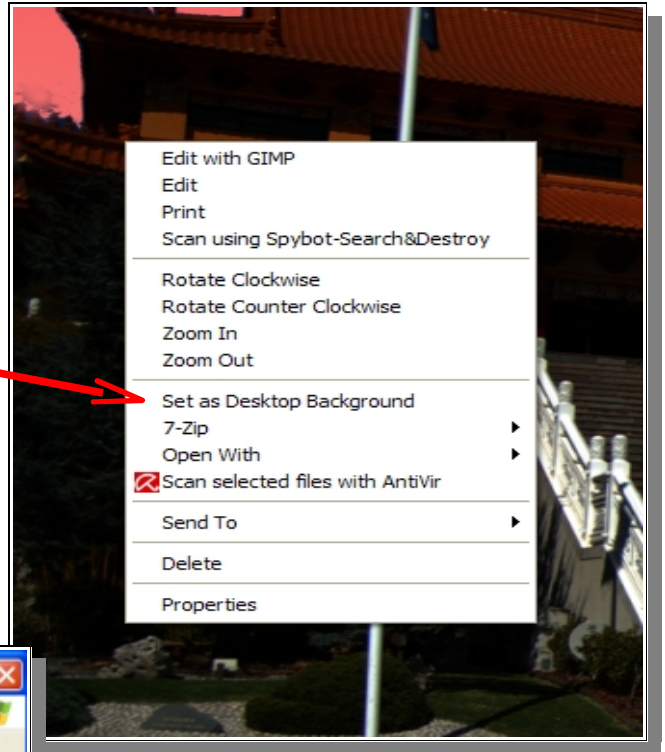

To 'Set an image as Wallpaper',

Select your image and RIGHT click the mouse button on the image.

LEFT click.....

'Set as Desktop Background'

Your chosen image is now the Desktop Wallpaper.

The image is also copied to the Wallpaper folder.