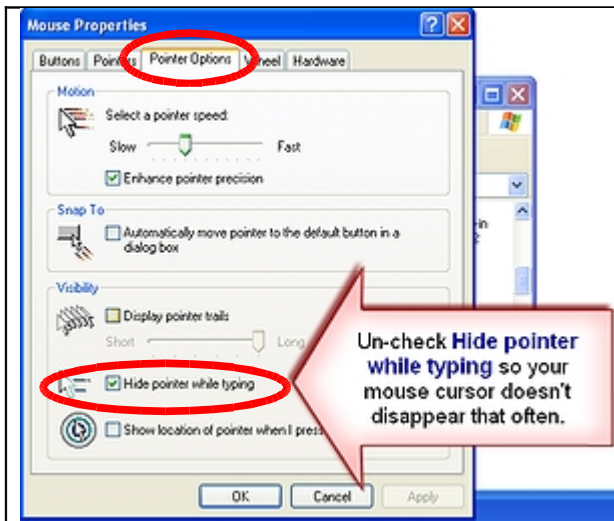

Coffee Break

Question on Software or Operating system.

Find that Mouse Pointer.

Have you ever lost the mouse pointer while working with a word processor?

Even when you move the mouse the pointer does not appear.

Here's a solution for you Windows XP users to stop the mouse pointer disappearing.

Click **Start** then open **[Control Panel]**.

In the control panel click the Mouse Icon.

Click **[Pointer Options]** then un-check **[Hide pointer while typing]**

Next place a check in **[Show location of pointer when I press the CTRL key]**. Click **[Apply]** then **OK**

When you press the CTRL key the mouse pointer will display the icon on the left. No more searching for the mouse cursor.