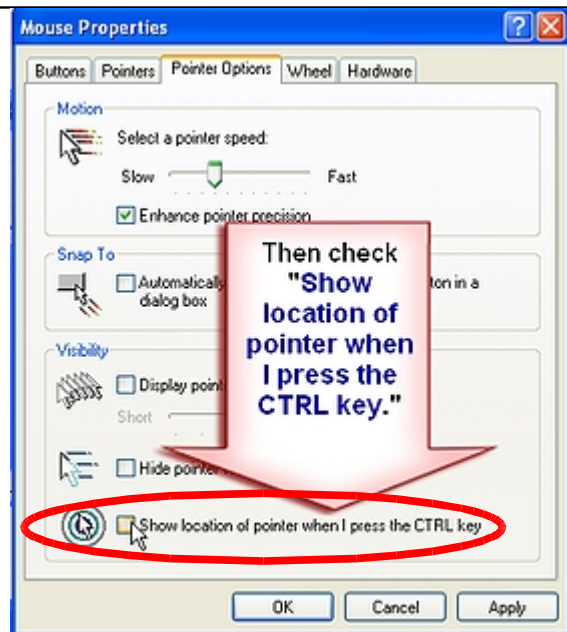

Here's a solution for you Windows XP users to stop the mouse pointer disappearing.

Click **Start** then open **[Control Panel]**.

In the control panel click the Mouse Icon.

Click **[Pointer Options]** then un-check **[Hide pointer while typing]**

Next place a check in **[Show location of pointer when I press the CTRL key]**. Click **[Apply]** then **OK**

When you press the CTRL key the mouse pointer will display the icon on the left. No more searching for the mouse cursor.