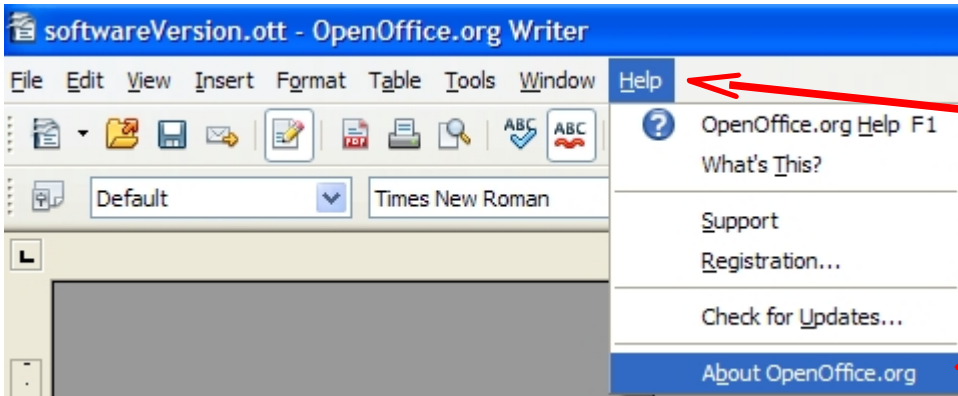

Coffee Break

Question on Software or Operating system.

SOFTWARE VERSION.

You may search the web for the latest version of your favorite software. But how do you know if the bug fix or update is the latest? (For example, you may have version 3.5.3 and the update is version 4.0.1).

Most programs have this information readily available and it comes in handy if you're looking for a specific version or patch for a program. In just about all software the version type can be found in the **[Help]** section on the menu bar.