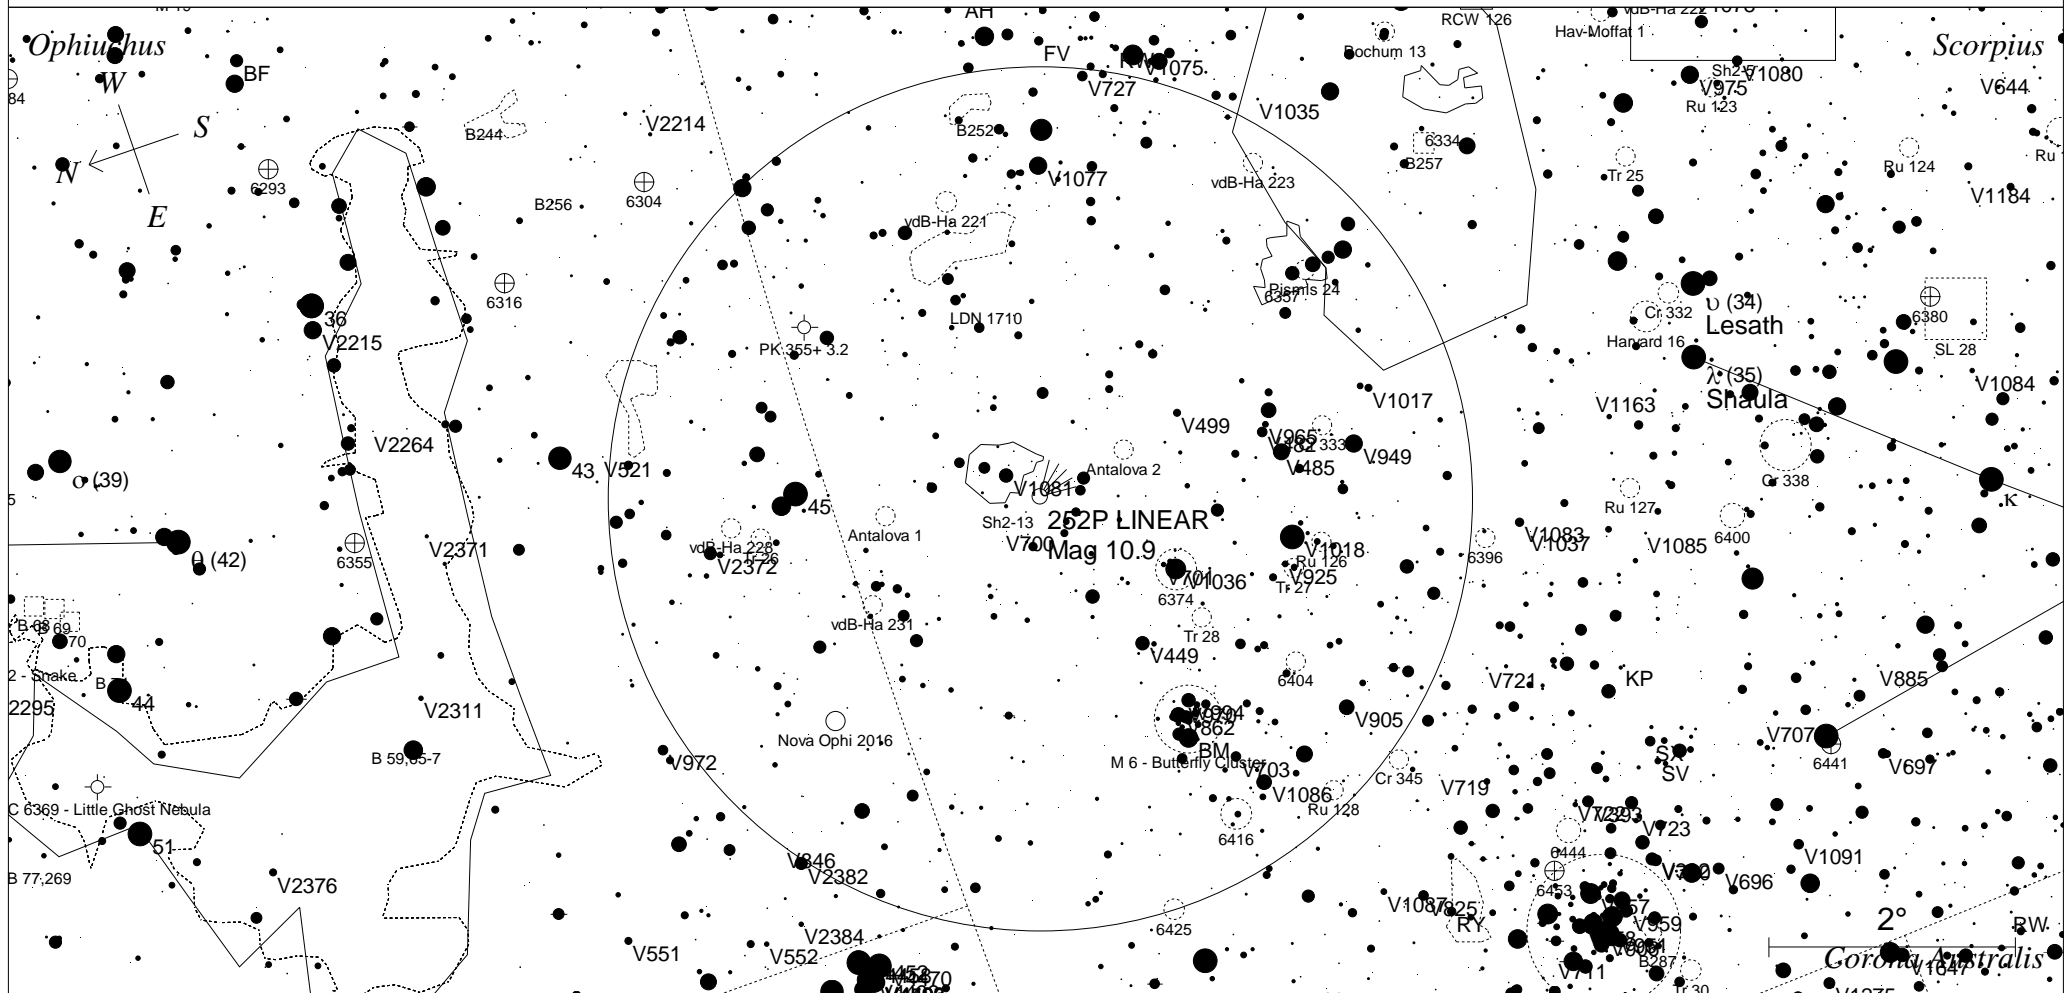

# Binocular Chart of comet 252P near the Butterfly Cluster 27 March.

STARS		SYMBOLS	
● <5	● >10	● Multiple star	△ Radio source
● 6		○ Variable star	⊕ Globular cluster
● 7		☄ Comet	○ Open cluster
● 8		☉ Galaxy	◇ Planetary nebula
● 9		□ Bright nebula	⊞ Quasar

Map showing comet 252P near the Butterfly cluster on 27 March at 3:00 am. The circle is the field of view of 10x50 Binoculars. Us in conjunction with the spotters map.

Local Time: 03:00:47 27-Mar-2016      UTC: 16:30:47 26-Mar-2016      Sidereal Time: 14:03:17  
 Location: 34° 55' 12" S 138° 34' 48" E      RA: 17h31m31s Dec: -31° 42' Field: 8.0°      Julian Day: 2457474.1880