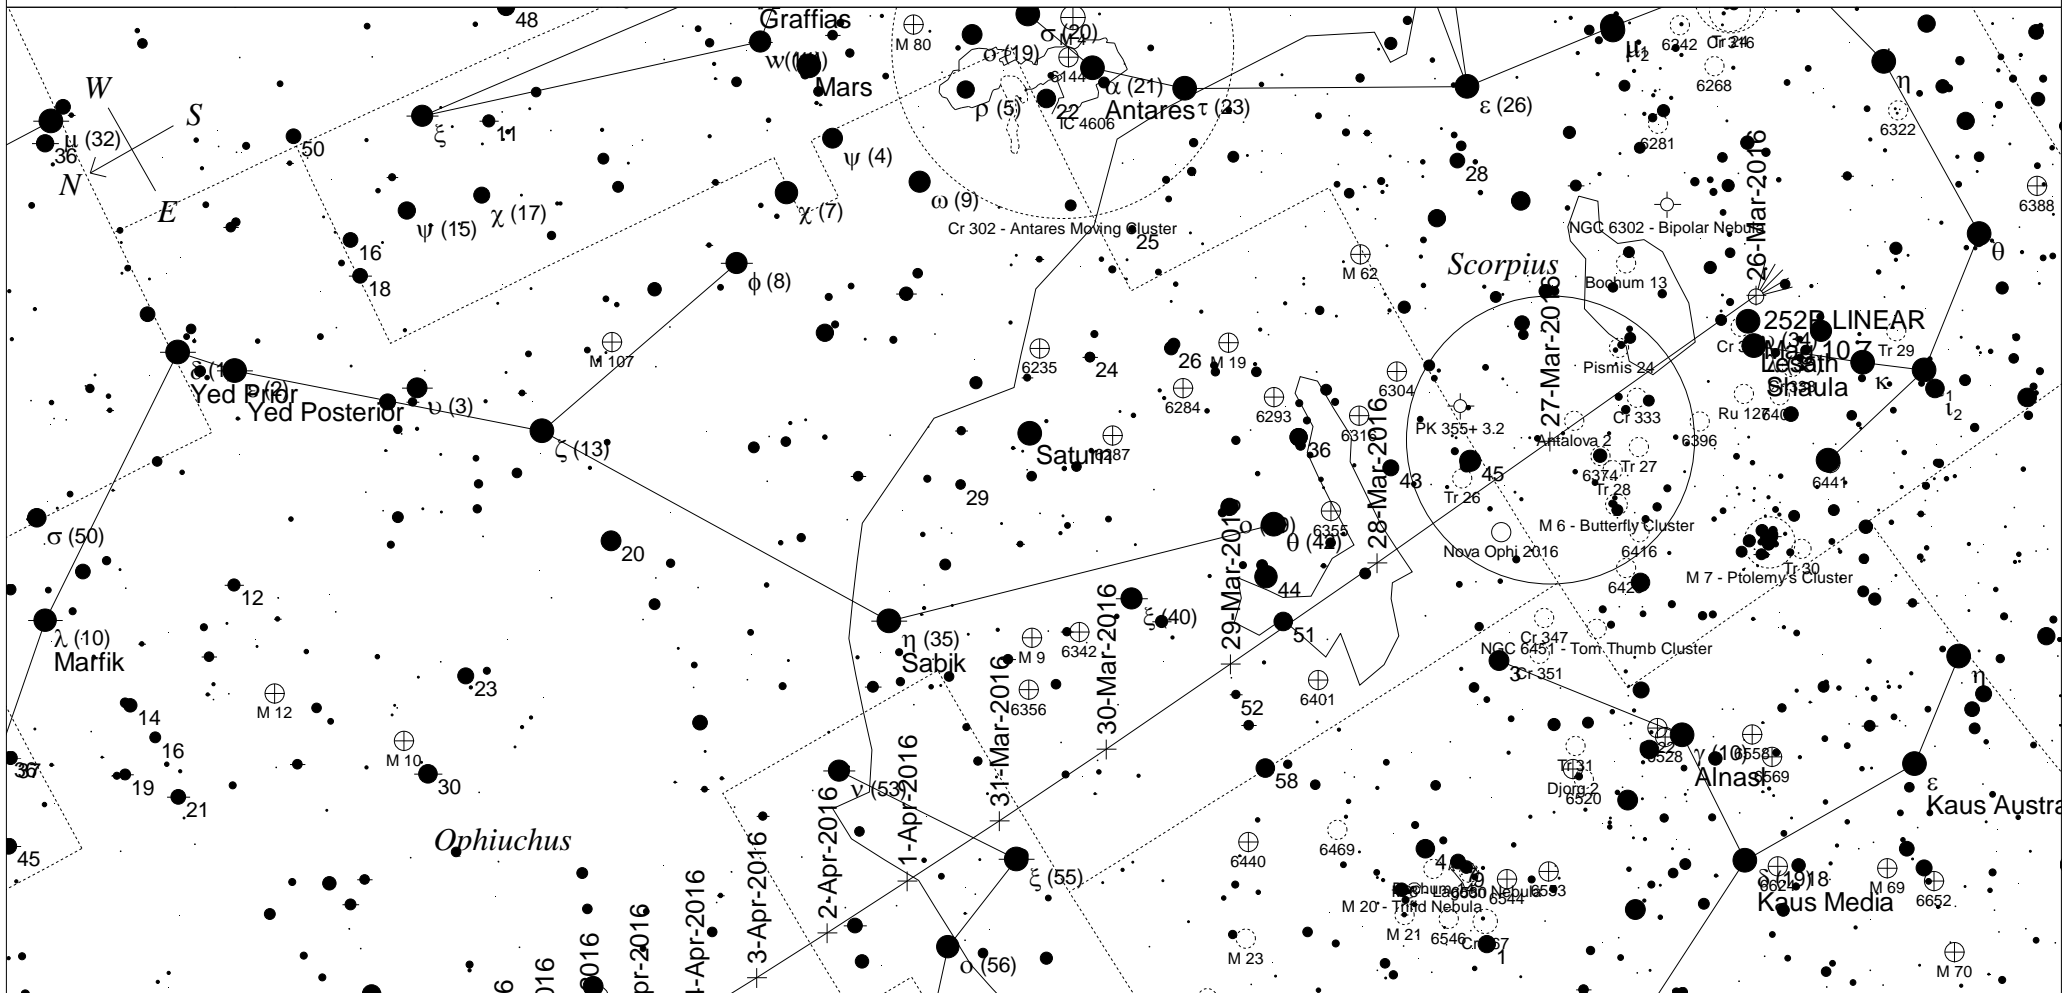

# Spotter Map for comet 252P from 26 March to 1 April

STARS		SYMBOLS		
● <4	● 6.5	● Multiple star	◻ Dark nebula	△ Radio source
● 4.5	● 7	○ Variable star	⊕ Globular cluster	× X-ray source
● 5	● 7.5	☄ Comet	○ Open cluster	○ Other object
● 5.5	● >8	○ Galaxy	⊕ Planetary nebula	
● 6		◻ Bright nebula	⊕ Quasar	

Map showing the track of comet 252P from 26 March - 1 April through Scorpius and Ophiuchus. The circle is the field of view of 10x50 binoculars.

Local Time: 03:00:47 26-Mar-2016  
 Location: 34° 55' 12" S 138° 34' 48" E

UTC: 16:30:47 25-Mar-2016  
 RA: 17h07m58s Dec: -20° 15' Field: 24.0°

Sidereal Time: 13:59:21  
 Julian Day: 2457473.1880