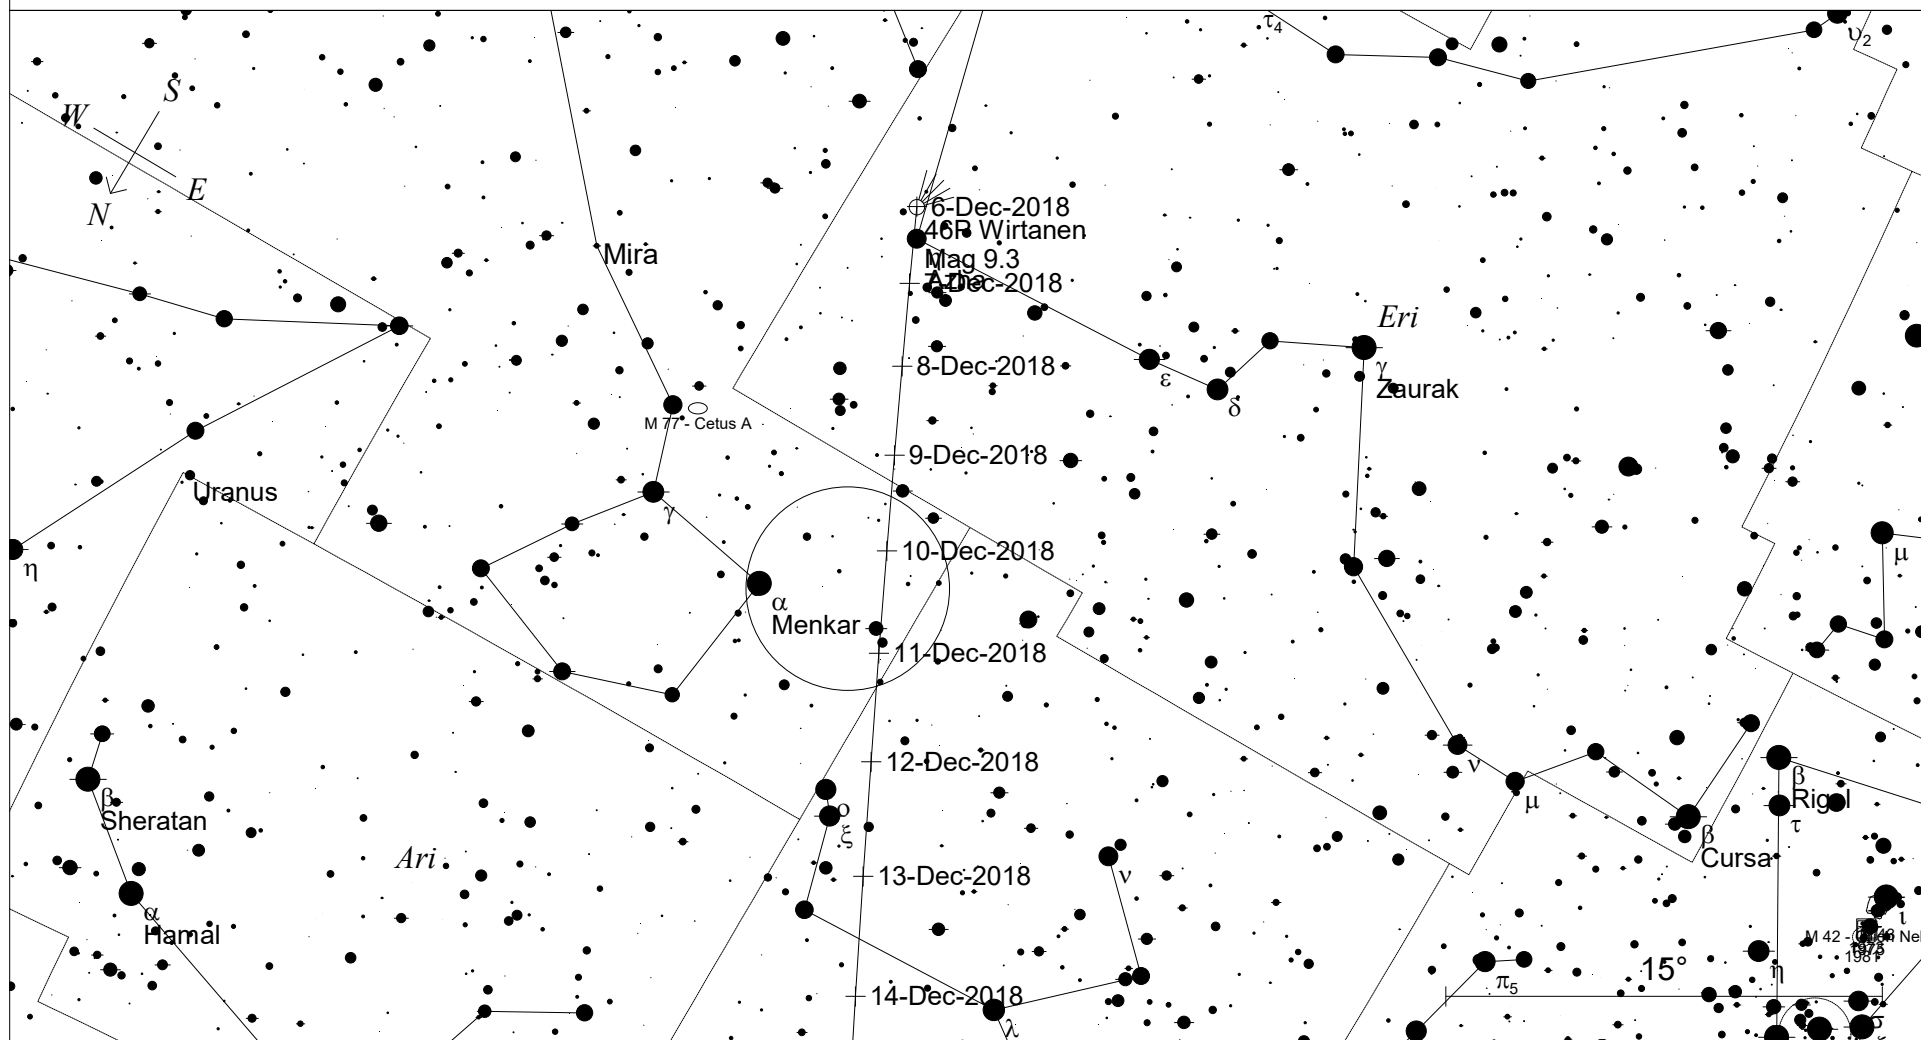

Comet 46P/Wirtanen Binocular Map

STARS		SYMBOLS		
● <3	● >7.5	● Multiple star	◻ Dark nebula	△ Radio source
● 4		○ Variable star	⊕ Globular cluster	× X-ray source
● 5		☄ Comet	⊙ Open cluster	○ Other object
● 6		☉ Galaxy	♁ Planetary nebula	
● 7		◻ Bright nebula	♁ Quasar	

Binocular Map of Eastern sky between Taurus and Eridanus as seen from Adelaide 90 minutes after Sunset showing the location of comet 46P 6-14 Dec. Similar views will be seen elsewhere in Australia at the equivalent local time

Local Time: 22:03:30 6-Dec-2018 UTC: 11:33:30 6-Dec-2018 Sidereal Time: 01:48:38
 Location: 34° 55' 12" S 138° 34' 48" E RA: 3h24m16s Dec: -1° 14' Field: 35.5° Julian Day: 2458458.9816