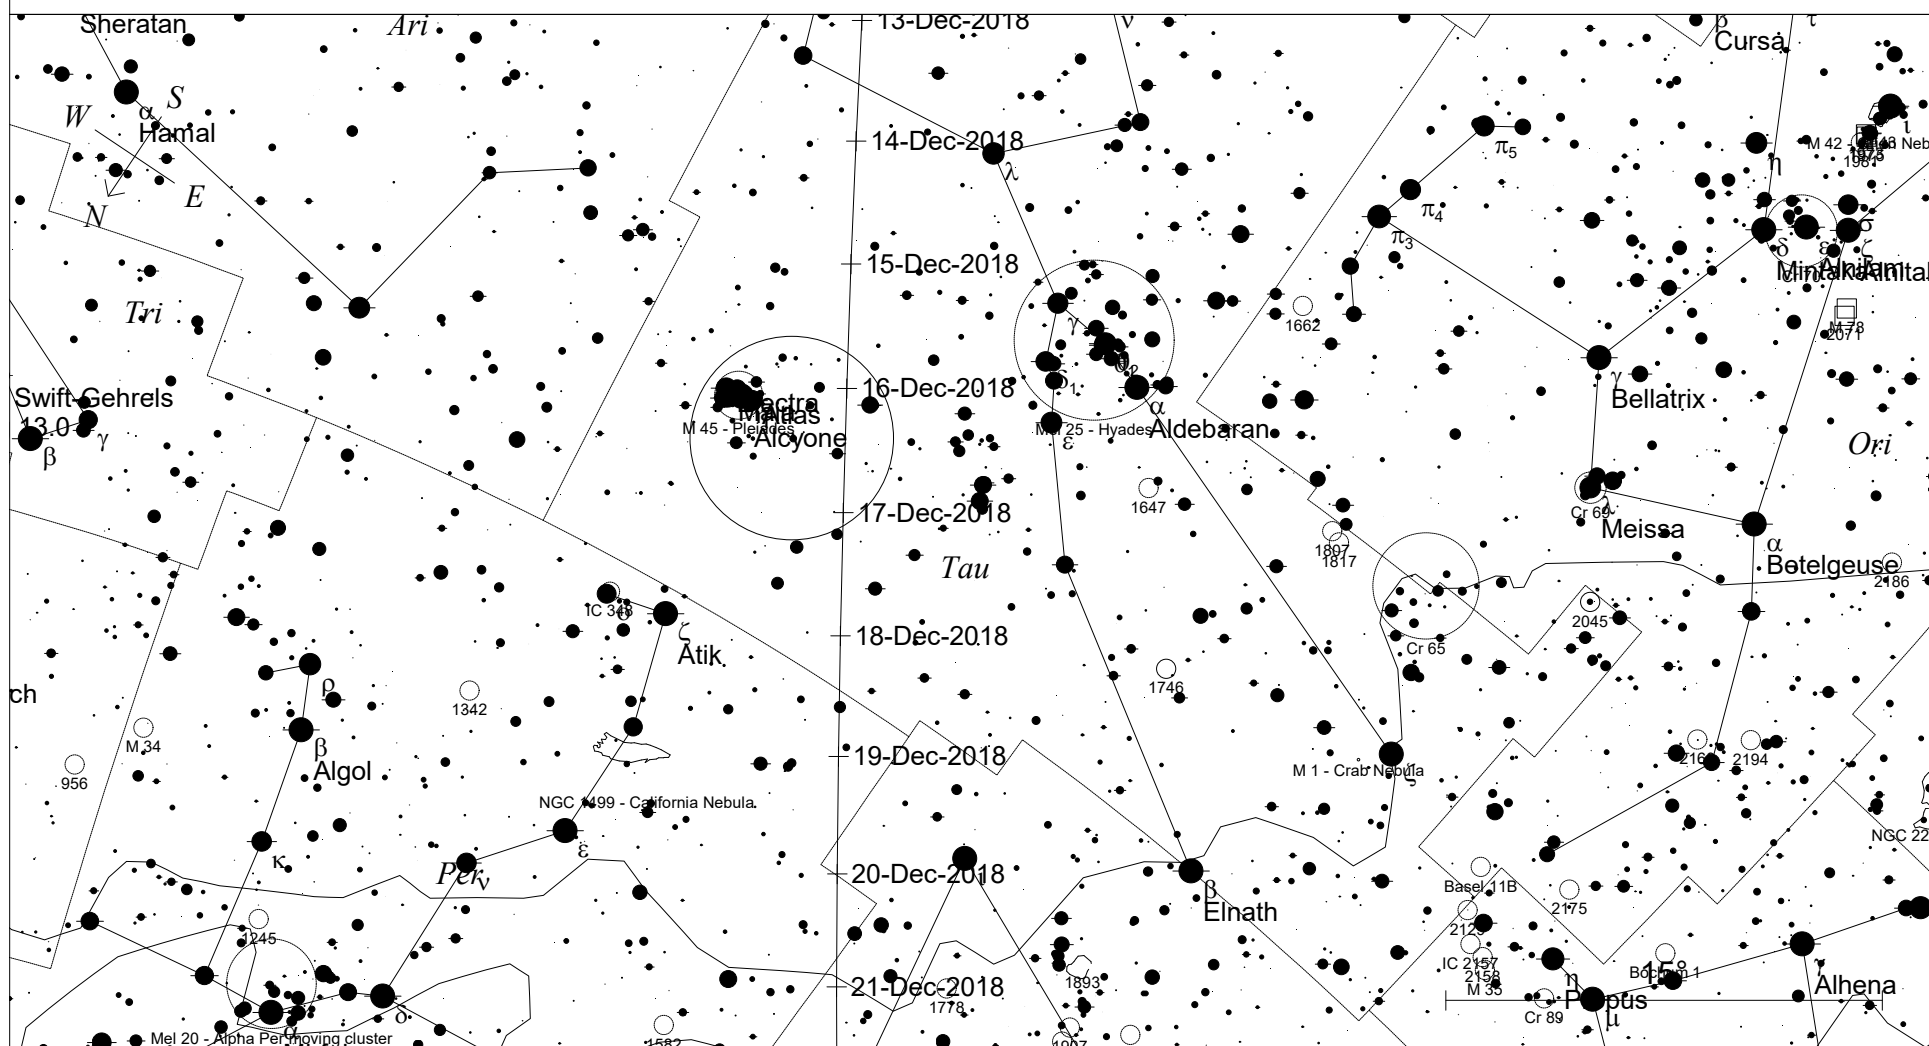

Comet 46P/Wirtanen Binocular Map 13-21 Dec

STARS		SYMBOLS		
● <3	● >7.5	● Multiple star	◻ Dark nebula	△ Radio source
● 4	○ Variable star	⊙ Globular cluster	⊗ X-ray source	
● 5	☄ Comet	⊕ Open cluster	○ Other object	
● 6	☄ Galaxy	⊕ Planetary nebula		
● 7	◻ Bright nebula	⊕ Quasar		

Binocular Map of Eastern sky between Taurus and Eridanus as seen from Adelaide 90 minutes after Sunset showing the location of comet 46P13-21 Dec. Similar views will be seen elsewhere in Australia at the equivalent local time

Local Time: 22:03:30 6-Dec-2018
 Location: 34° 55' 12" S 138° 34' 48" E

UTC: 11:33:30 6-Dec-2018
 RA: 4h28m42s Dec: +23° 54' Field: 35.5°

Sidereal Time: 01:48:38
 Julian Day: 2458458.9816