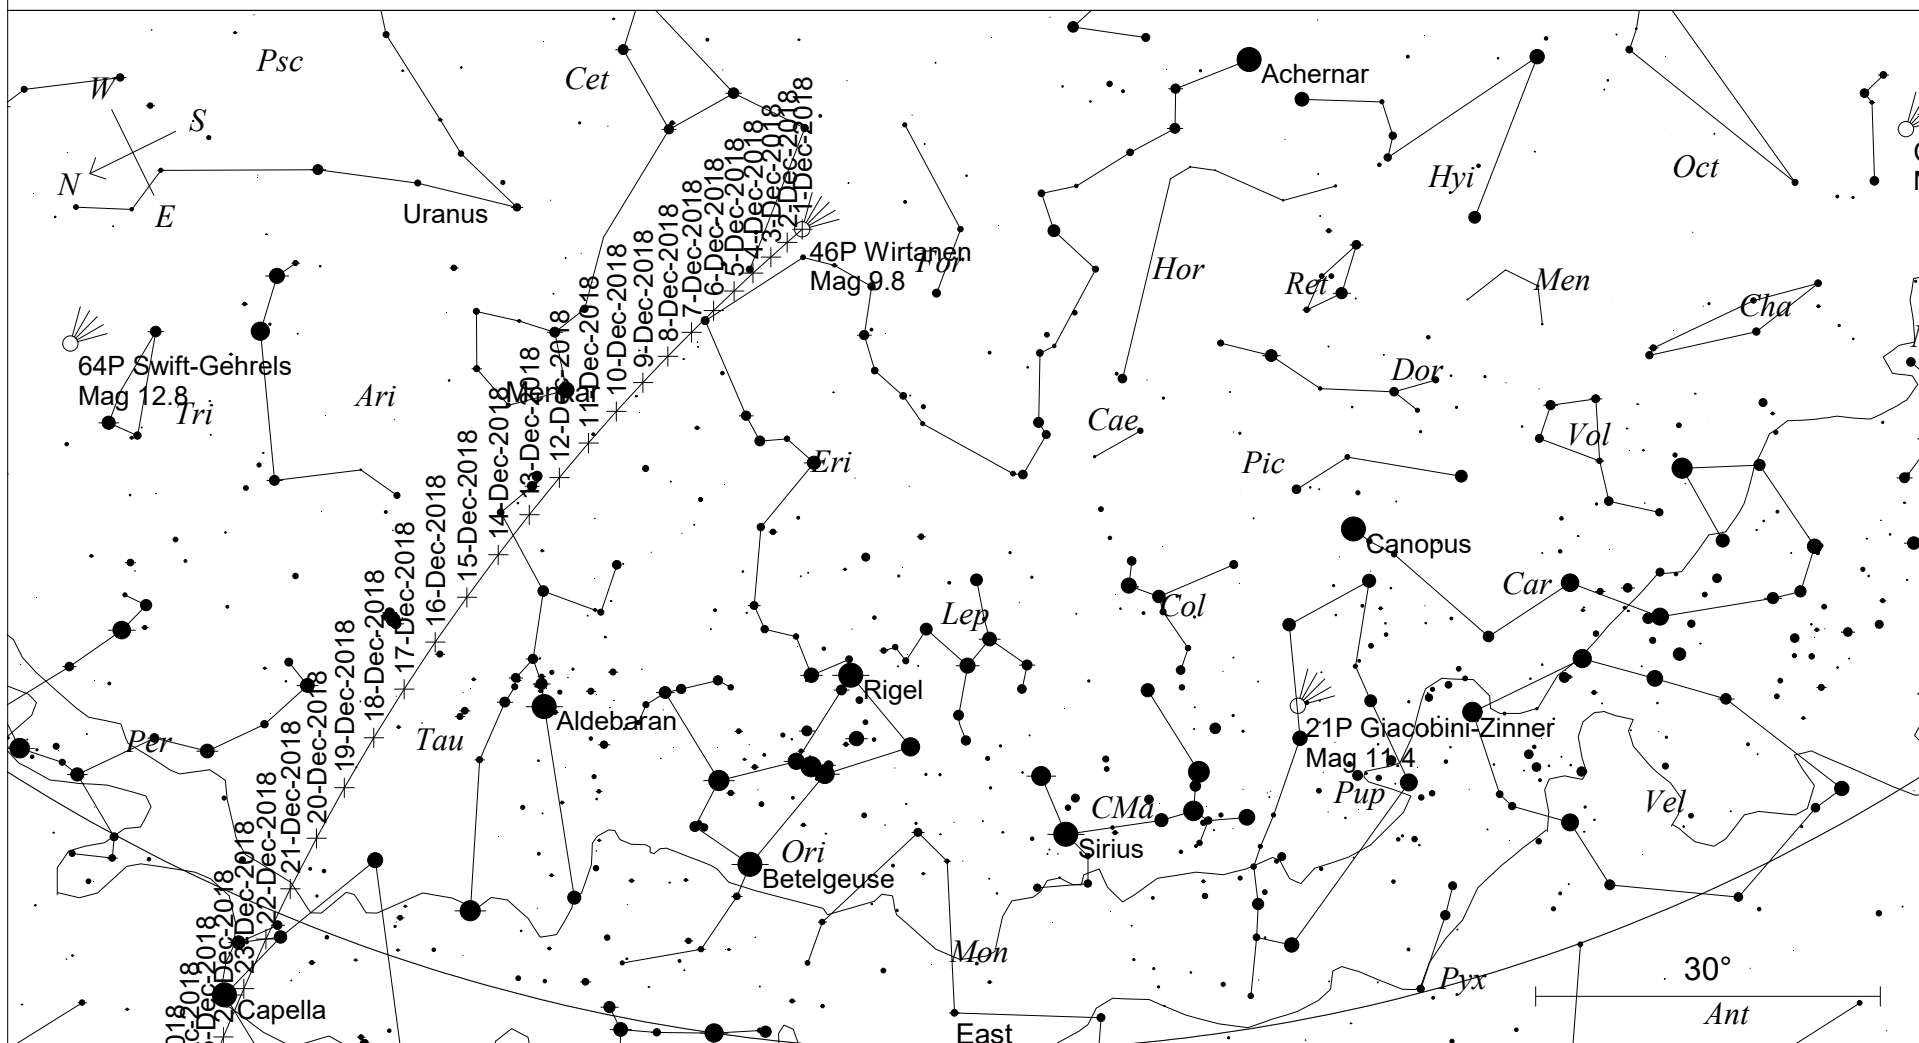

# Comet 46P/Wirtanen SPotters Map

STARS		SYMBOLS		
● <1	● >5.5	● Multiple star	◻ Dark nebula	△ Radio source
● 2		○ Variable star	⊙ Globular cluster	× X-ray source
● 3		☄ Comet	⊕ Open cluster	○ Other object
● 4		☉ Galaxy	☉ Planetary nebula	
● 5		◻ Bright nebula	☉ Quasar	

Map of the Eastern horizon as seen from Adelaide 90 minutes after Sunset showing the location of comet 46P. Similar views will be seen elsewhere in Australia at the equivalent local time

Local Time: 21:57:48 1-Dec-2018      UTC: 11:27:48 1-Dec-2018      Sidereal Time: 01:23:12  
 Location: 34° 55' 12" S 138° 34' 48" E      RA: 4h45m52s Dec: -23° 52' Field: 90.0°      Julian Day: 2458453.9776