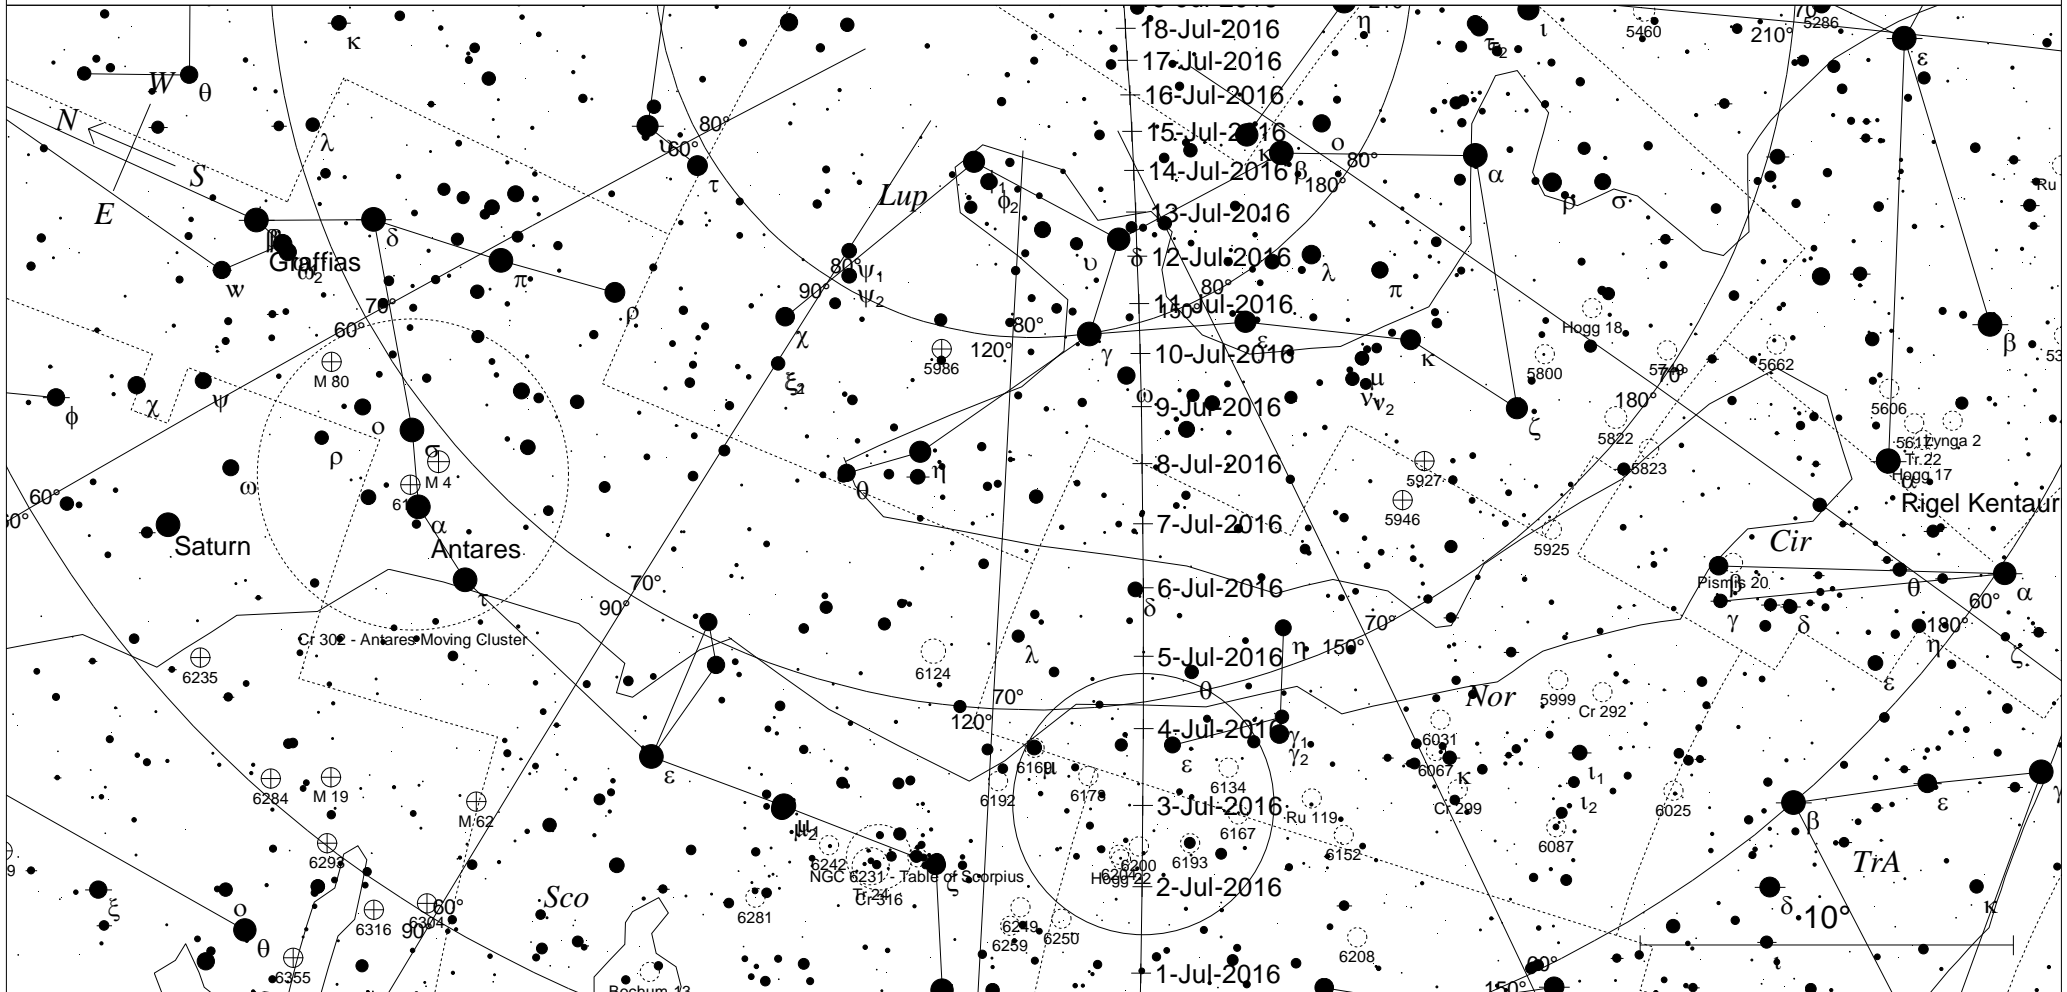

# C/2013 X1 Binocular Chart 1 July - 18 July

STARS		SYMBOLS		
● <3	● >8	● Multiple star	☐ Dark nebula	△ Radio source
● 4		○ Variable star	⊕ Globular cluster	× X-ray source
● 5		☄ Comet	○ Open cluster	○ Other object
● 6		☉ Galaxy	⊕ Planetary nebula	
● 7		☐ Bright nebula	⊕ Quasar	

*Binocular Chart to use with spotters map, the circle is the field of view of 10x50 binoculars*

Local Time: 21:00:00 24-Jun-2016      UTC: 11:30:00 24-Jun-2016      Sidereal Time: 14:56:31  
 Location: 34° 55' 12" S 138° 34' 48" E      RA: 16h00m59s Dec: -41° 44' Field: 26.4°      Julian Day: 2457563.9792