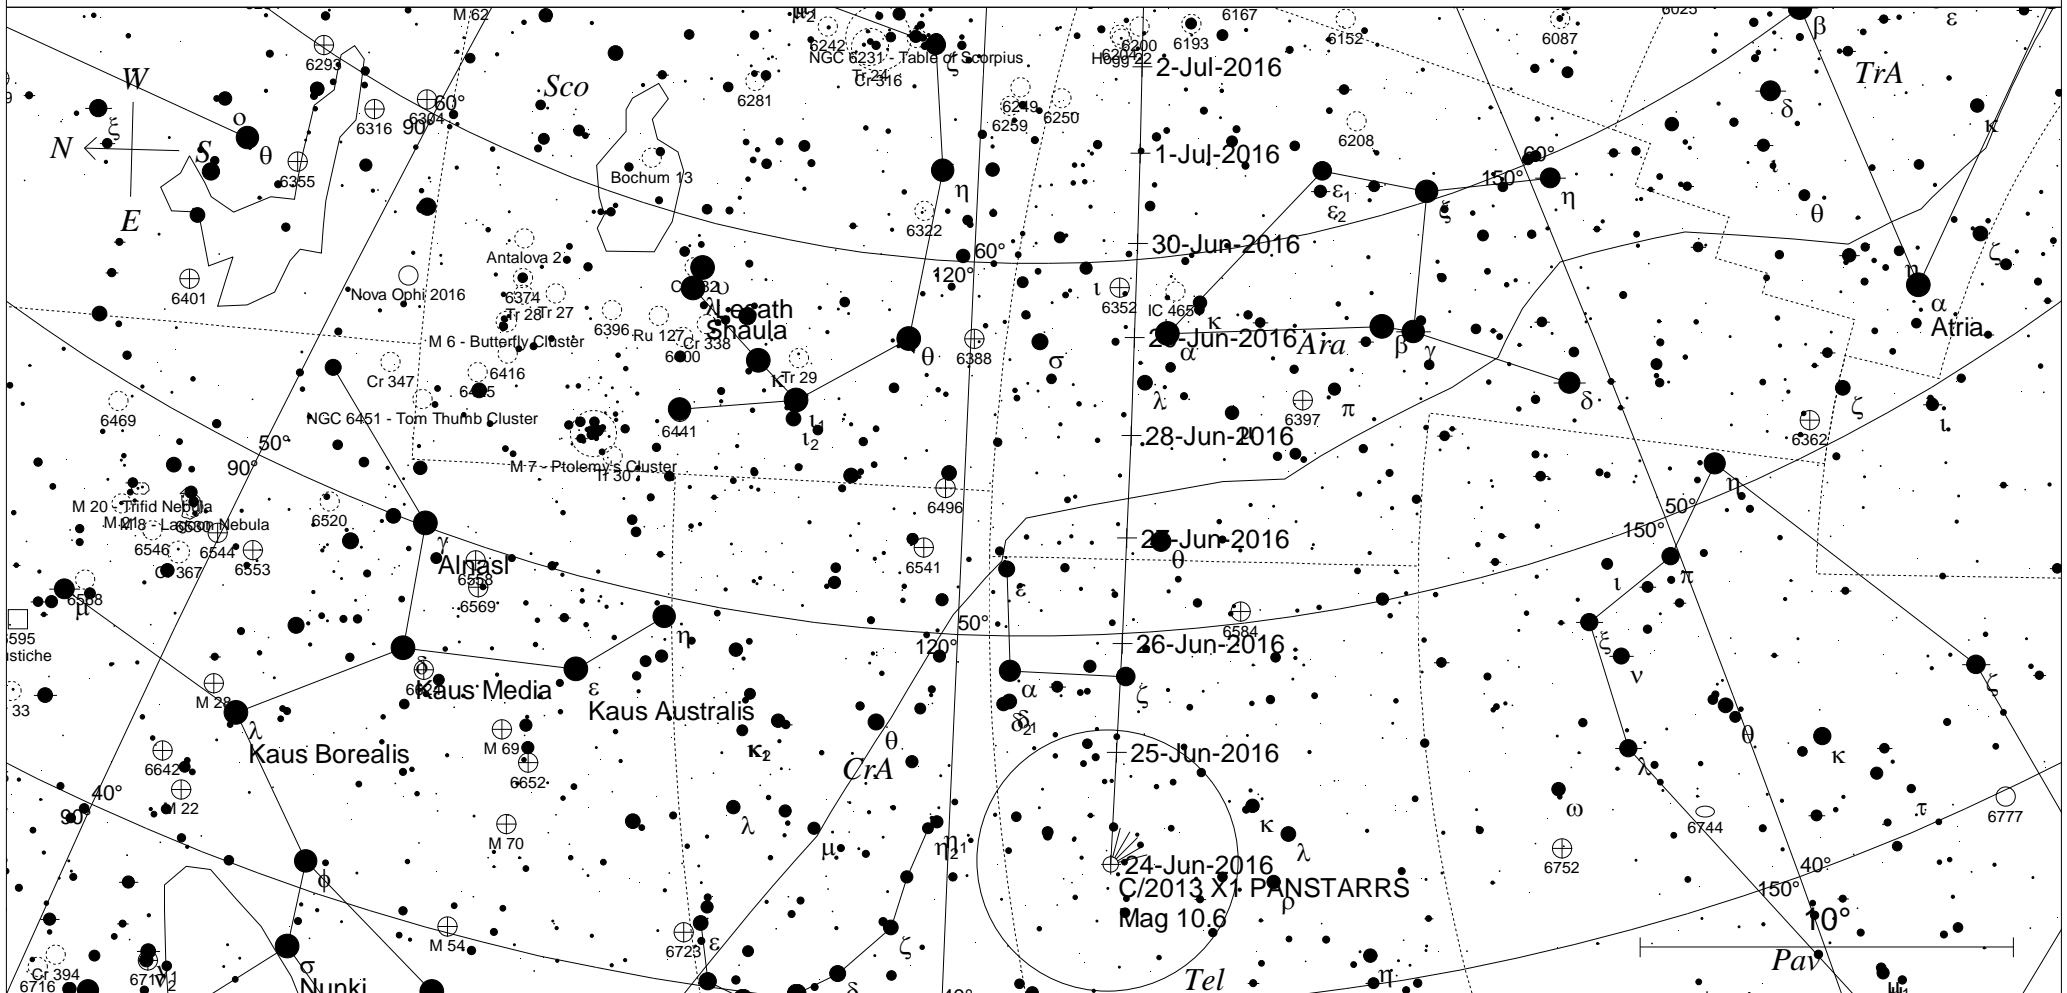

# C/2013 X1 Binocular Chart 24 June - 2 July

STARS		SYMBOLS		
● <3	● >8	● Multiple star	☐ Dark nebula	△ Radio source
● 4		○ Variable star	⊕ Globular cluster	× X-ray source
● 5		☄ Comet	○ Open cluster	○ Other object
● 6		☉ Galaxy	⊕ Planetary nebula	
● 7		☐ Bright nebula	⊕ Quasar	

*Binocular Chart to use with spotters map, the circle is the field of view of 10x50 binoculars*

Local Time: 21:00:00 24-Jun-2016  
 Location: 34° 55' 12" S 138° 34' 48" E

UTC: 11:30:00 24-Jun-2016  
 RA: 18h01m42s Dec: -46° 38' Field: 26.4°

Sidereal Time: 14:56:31  
 Julian Day: 2457563.9792