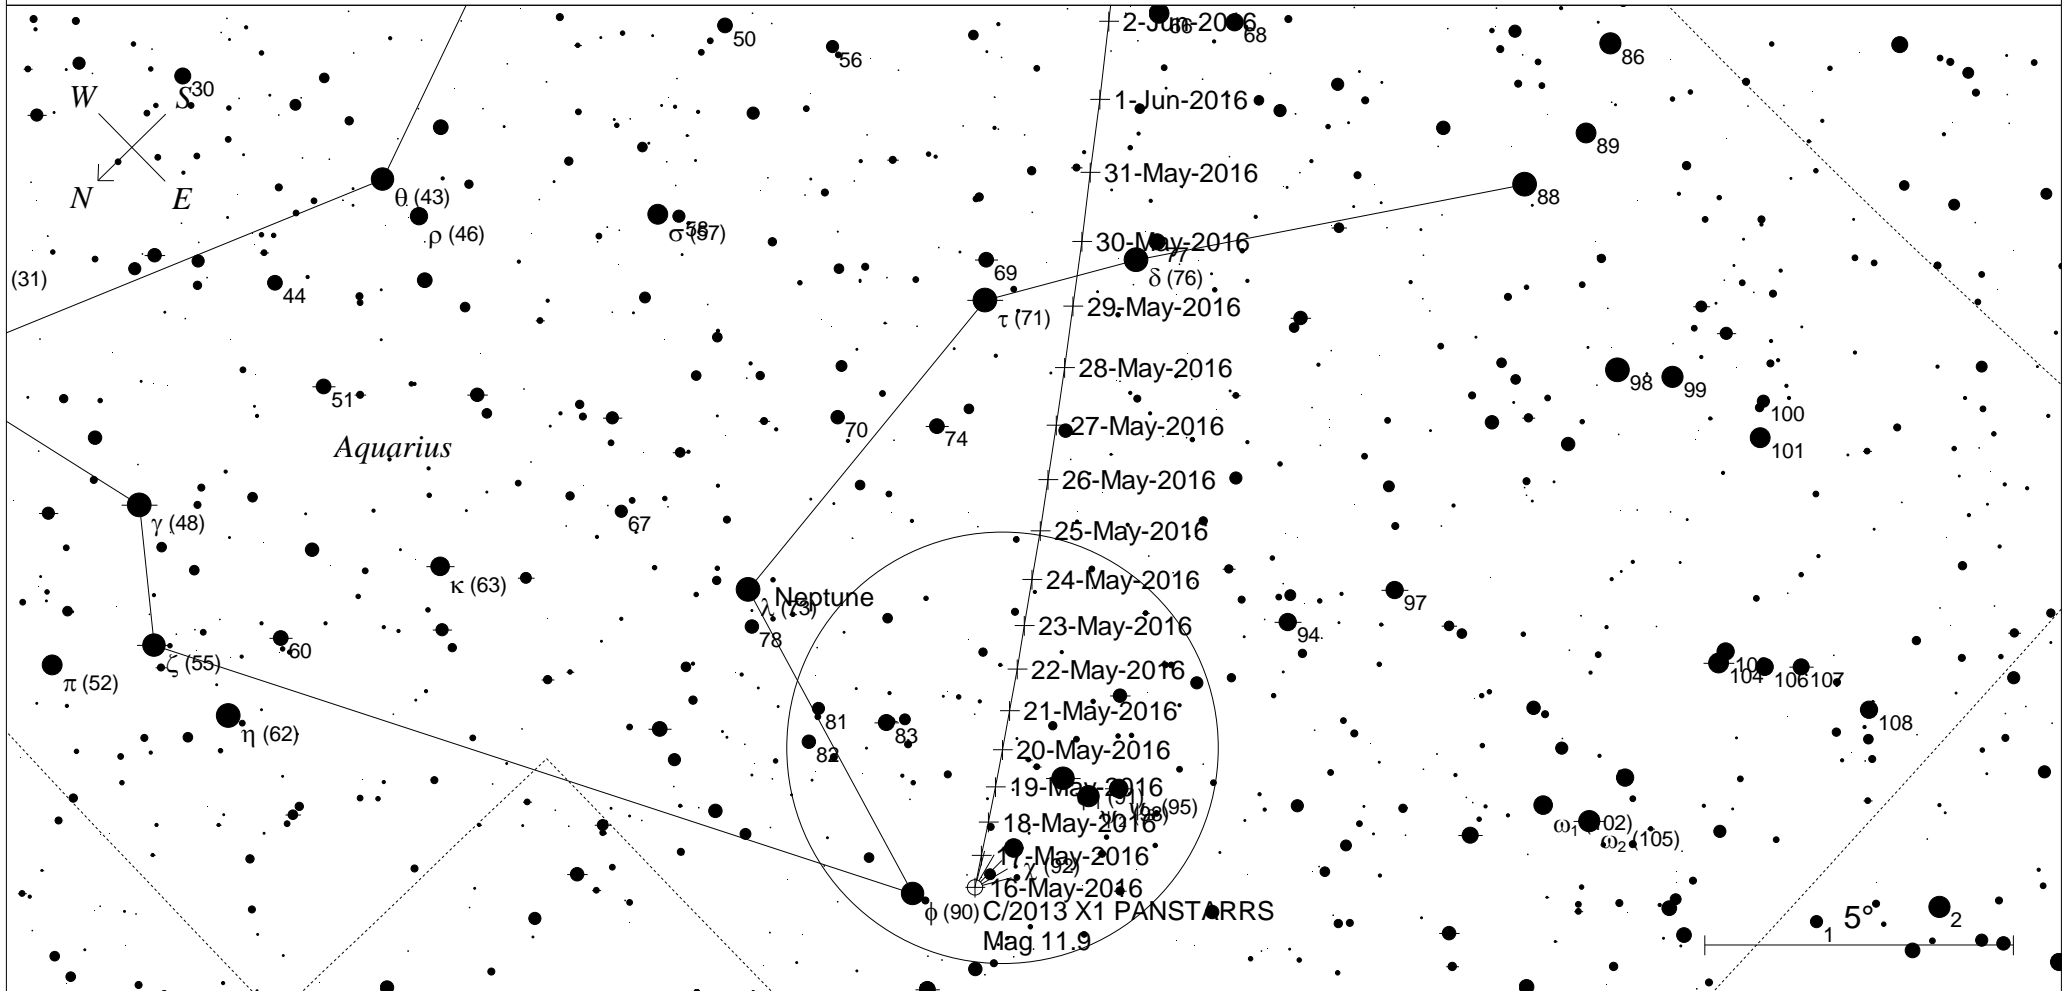

# Binocular Chart C/2013 X1 May

STARS		SYMBOLS	
● <4	● >9	● Multiple star	□ Dark nebula
● 5		○ Variable star	⊕ Globular cluster
● 6		☄ Comet	○ Open cluster
● 7		○ Galaxy	⊕ Planetary nebula
● 8		□ Bright nebula	⊗ Quasar
		△ Radio source	×
			X-ray source
			○ Other object

*Binocular chart for comet C/2103 X1, use in conjunction with the spotter chart. The circle is the field of view of 10x50 binoculars.*