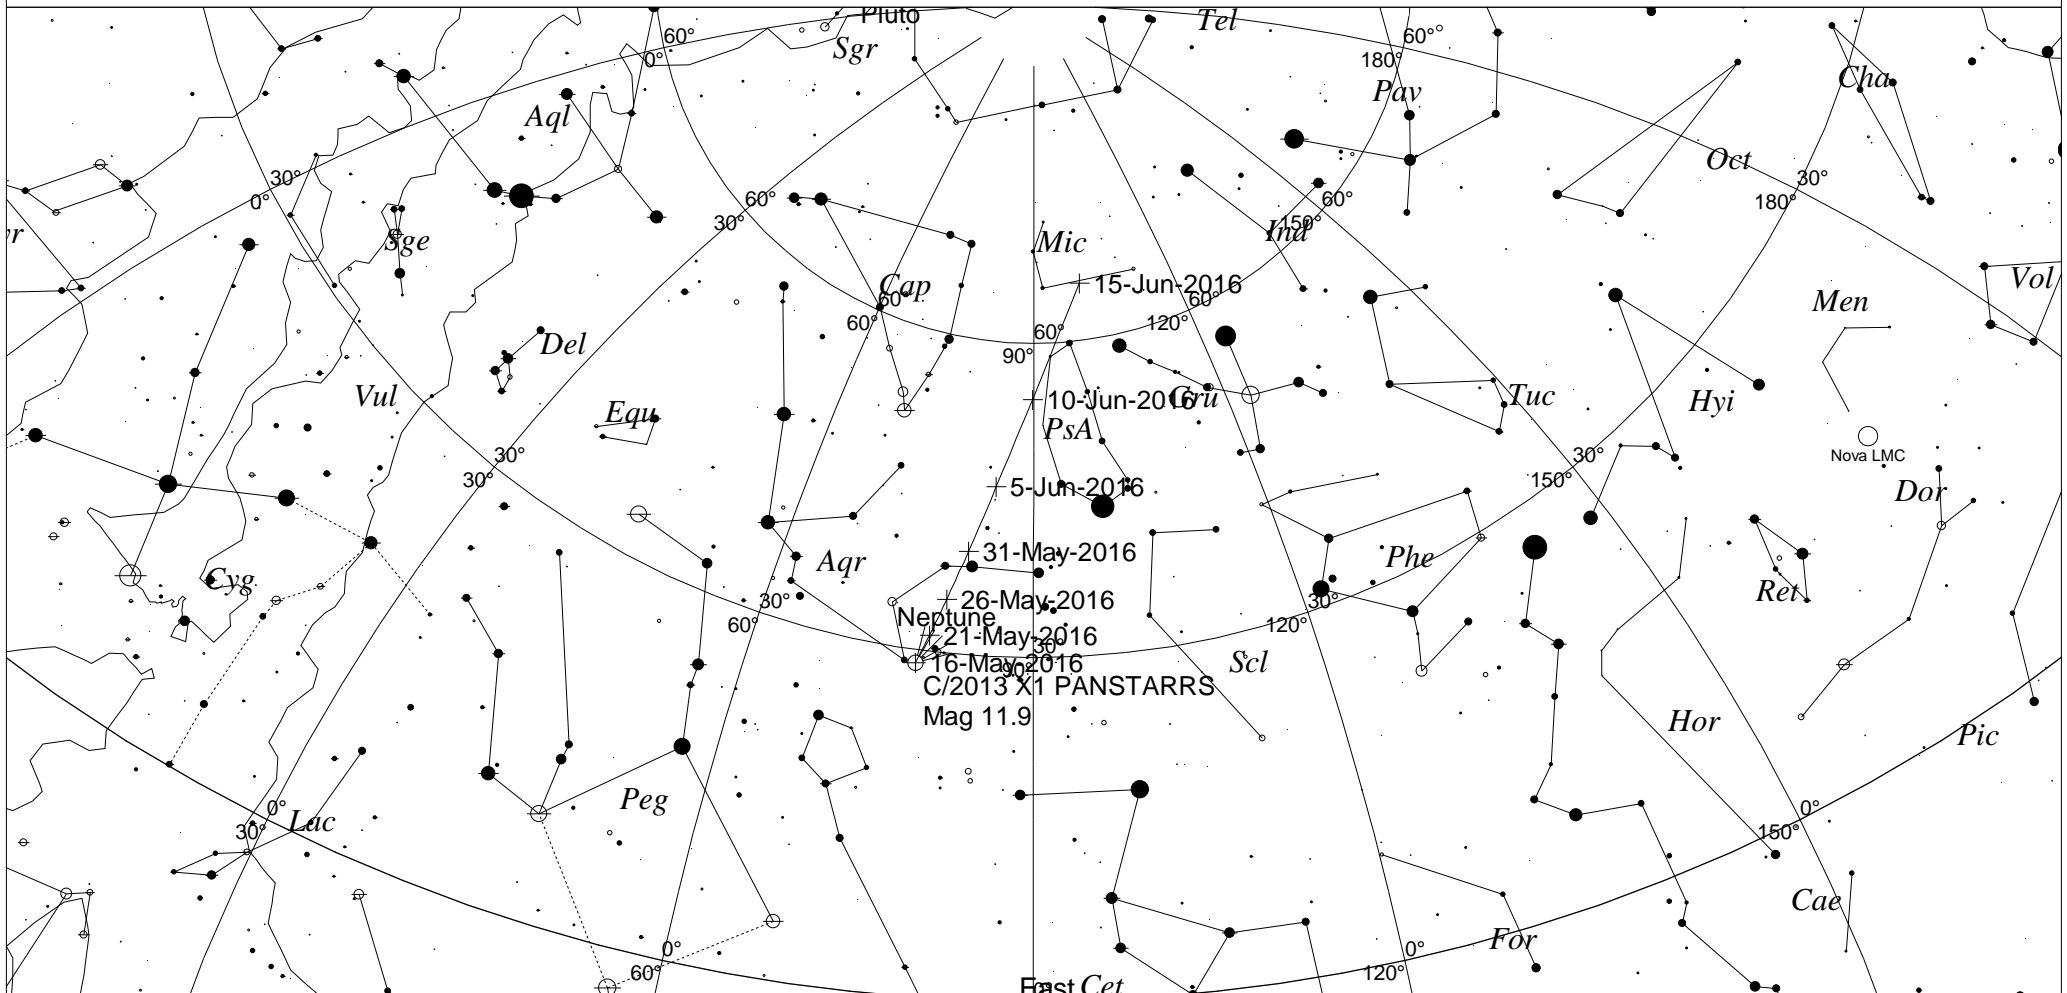

C/2013 X1 Spotters Chartttt

STARS		SYMBOLS		
● <1	● >5.5	● Multiple star	☐ Dark nebula	△ Radio source
● 2		○ Variable star	⊕ Globular cluster	× X-ray source
● 3		☄ Comet	○ Open cluster	○ Other object
● 4		☉ Galaxy	⊕ Planetary nebula	
● 5		☐ Bright nebula	⊕ Quasar	

Local Time: 04:00:00 16-May-2016 UTC: 18:30:00 15-May-2016 Sidereal Time: 19:19:58
 Location: 34° 55' 12" S 138° 34' 48" E RA: 22h42m38s Dec: -23° 52' Field: 90.0° Julian Day: 2457524.2708