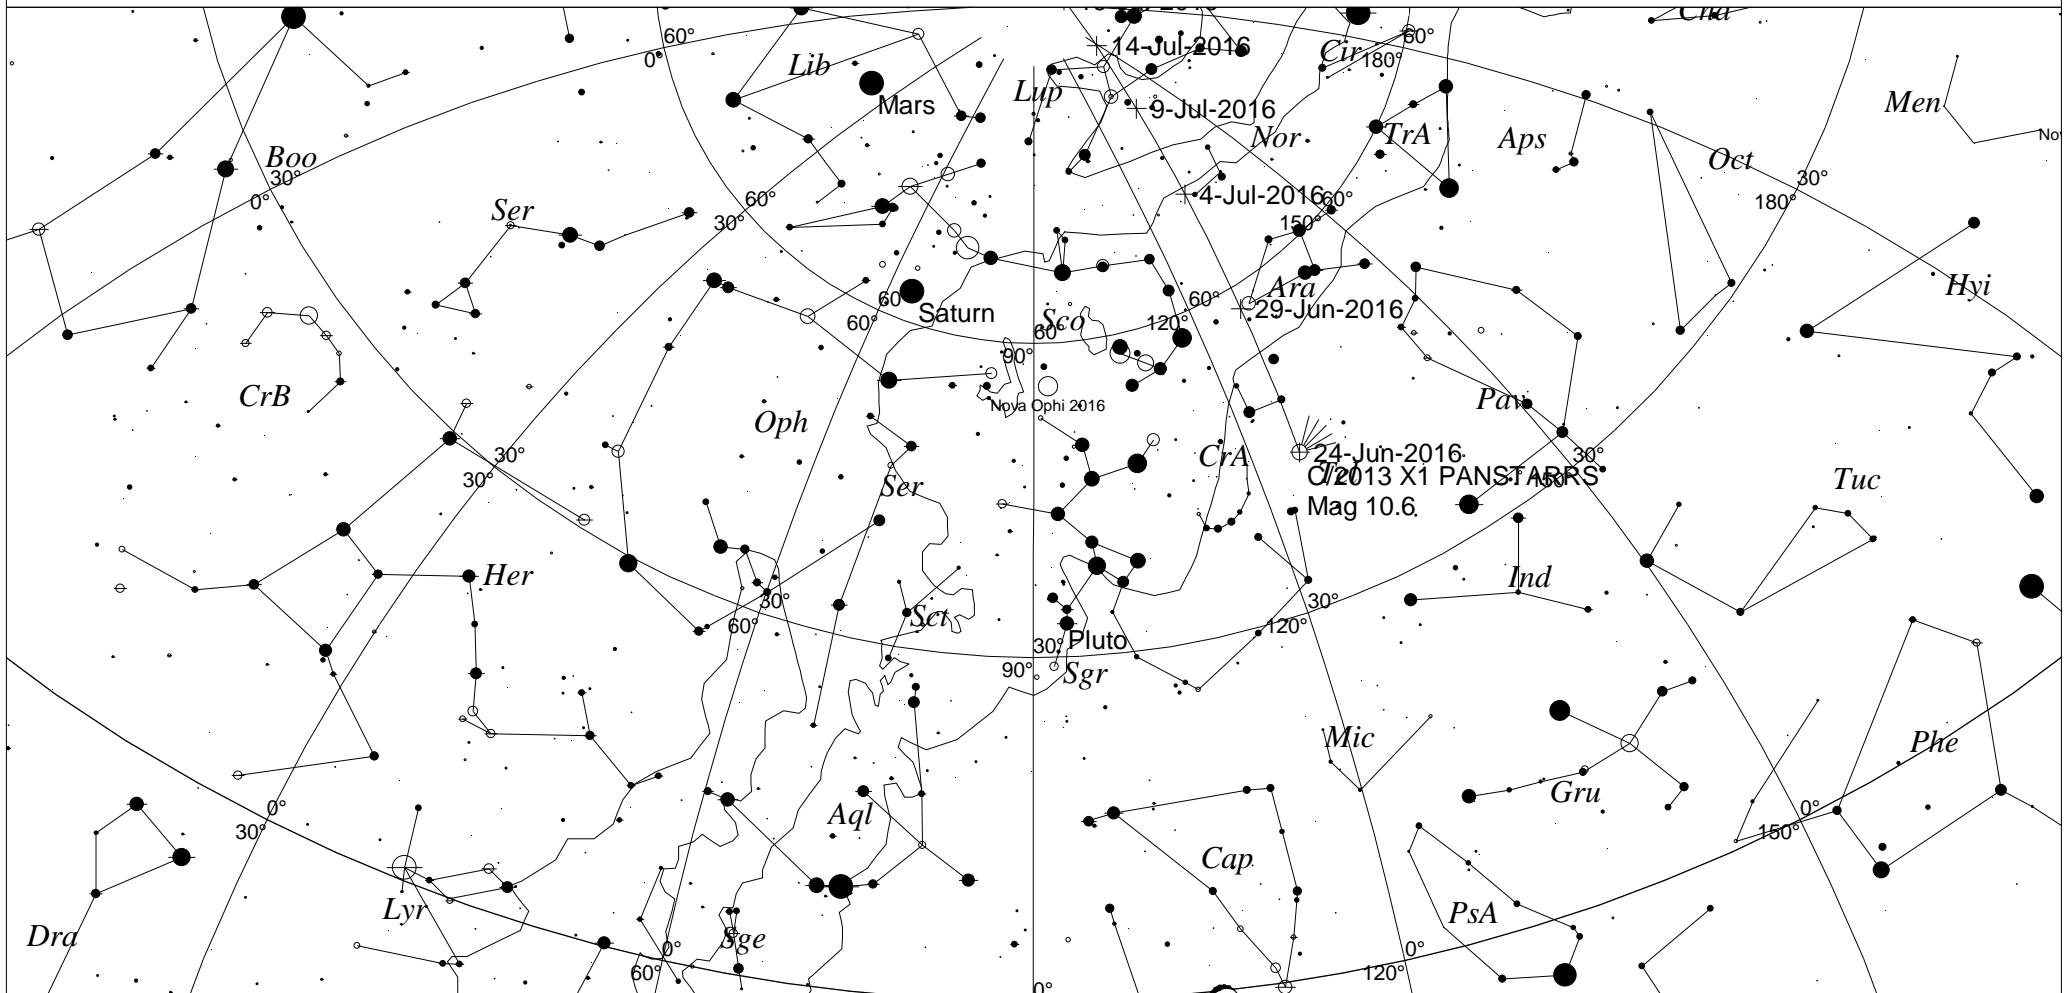

# C/2013 X1 Spotters Chart June - July

STARS		SYMBOLS		
● <1	● >5.5	● Multiple star	☐ Dark nebula	△ Radio source
● 2		○ Variable star	⊕ Globular cluster	× X-ray source
● 3		☄ Comet	○ Open cluster	○ Other object
● 4		☄ Galaxy	⊕ Planetary nebula	
● 5		☐ Bright nebula	⊕ Quasar	

Western Horizon at 9:00 pm

Local Time: 21:00:00 24-Jun-2016  
 Location: 34° 55' 12" S 138° 34' 48" E

UTC: 11:30:00 24-Jun-2016  
 RA: 18h19m11s Dec: -23° 52' Field: 90.0°

Sidereal Time: 14:56:31  
 Julian Day: 2457563.9792