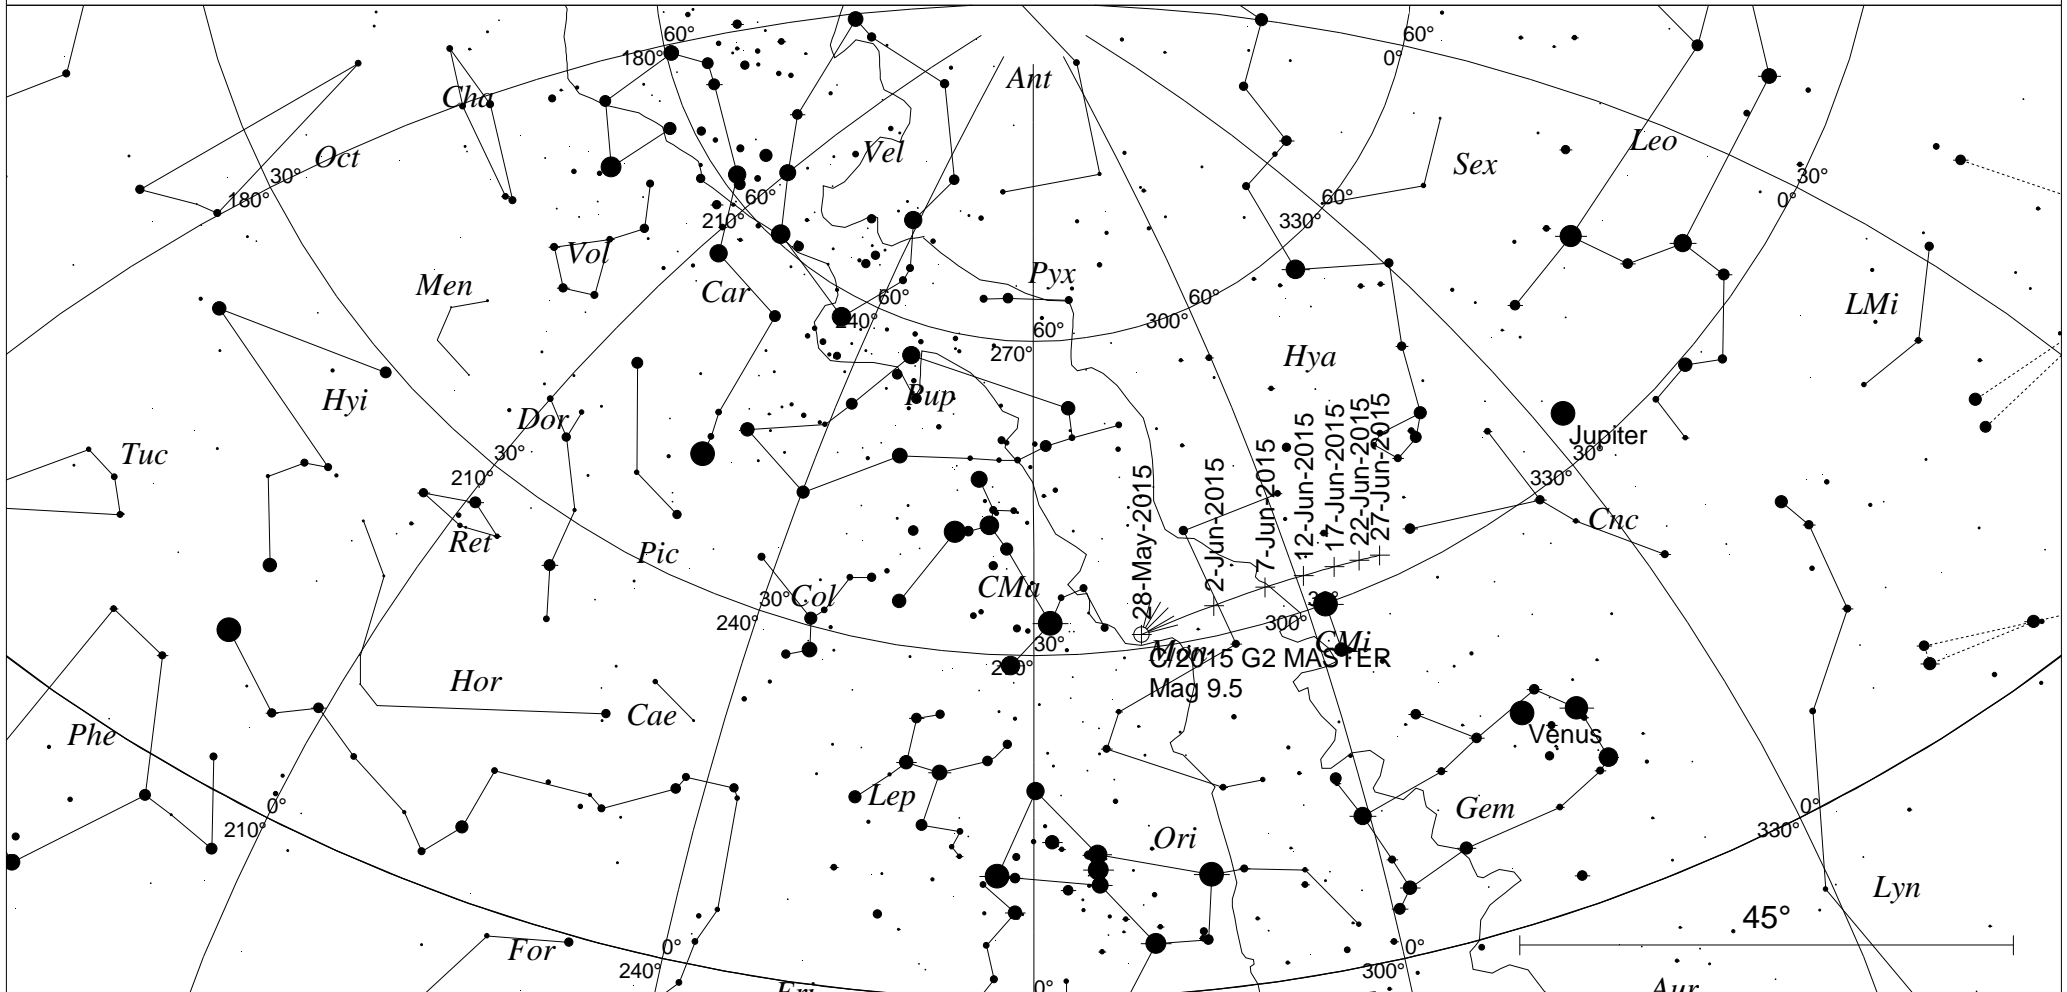

Comet C/2015 G2 (MASTER) spotters map, May-June

STARS		SYMBOLS			
● <1	● >5.5	● Multiple star	☐ Dark nebula	△ Radio source	
● 2		○ Variable star	⊕ Globular cluster	× X-ray source	
● 3		☄ Comet	○ Open cluster	○ Other object	
● 4		☉ Galaxy	◇ Planetary nebula		
● 5		☐ Bright nebula	⊗ Quasar		

This map shows the location of comete C/2015 G2 (MASTER) above eastern horizon as seen from Adelaide an hour and a half after sunset for May-June. Similar views will be seen from the Southern Hemisphere at equivalent local time.

Local Time: 18:43:37 28-May-2015
 Location: 34° 55' 12" S 138° 34' 48" E

UTC: 09:13:37 28-May-2015
 RA: 7h27m40s Dec: -23° 52' Field: 90.0°

Sidereal Time: 10:50:19
 Julian Day: 2457170.8845