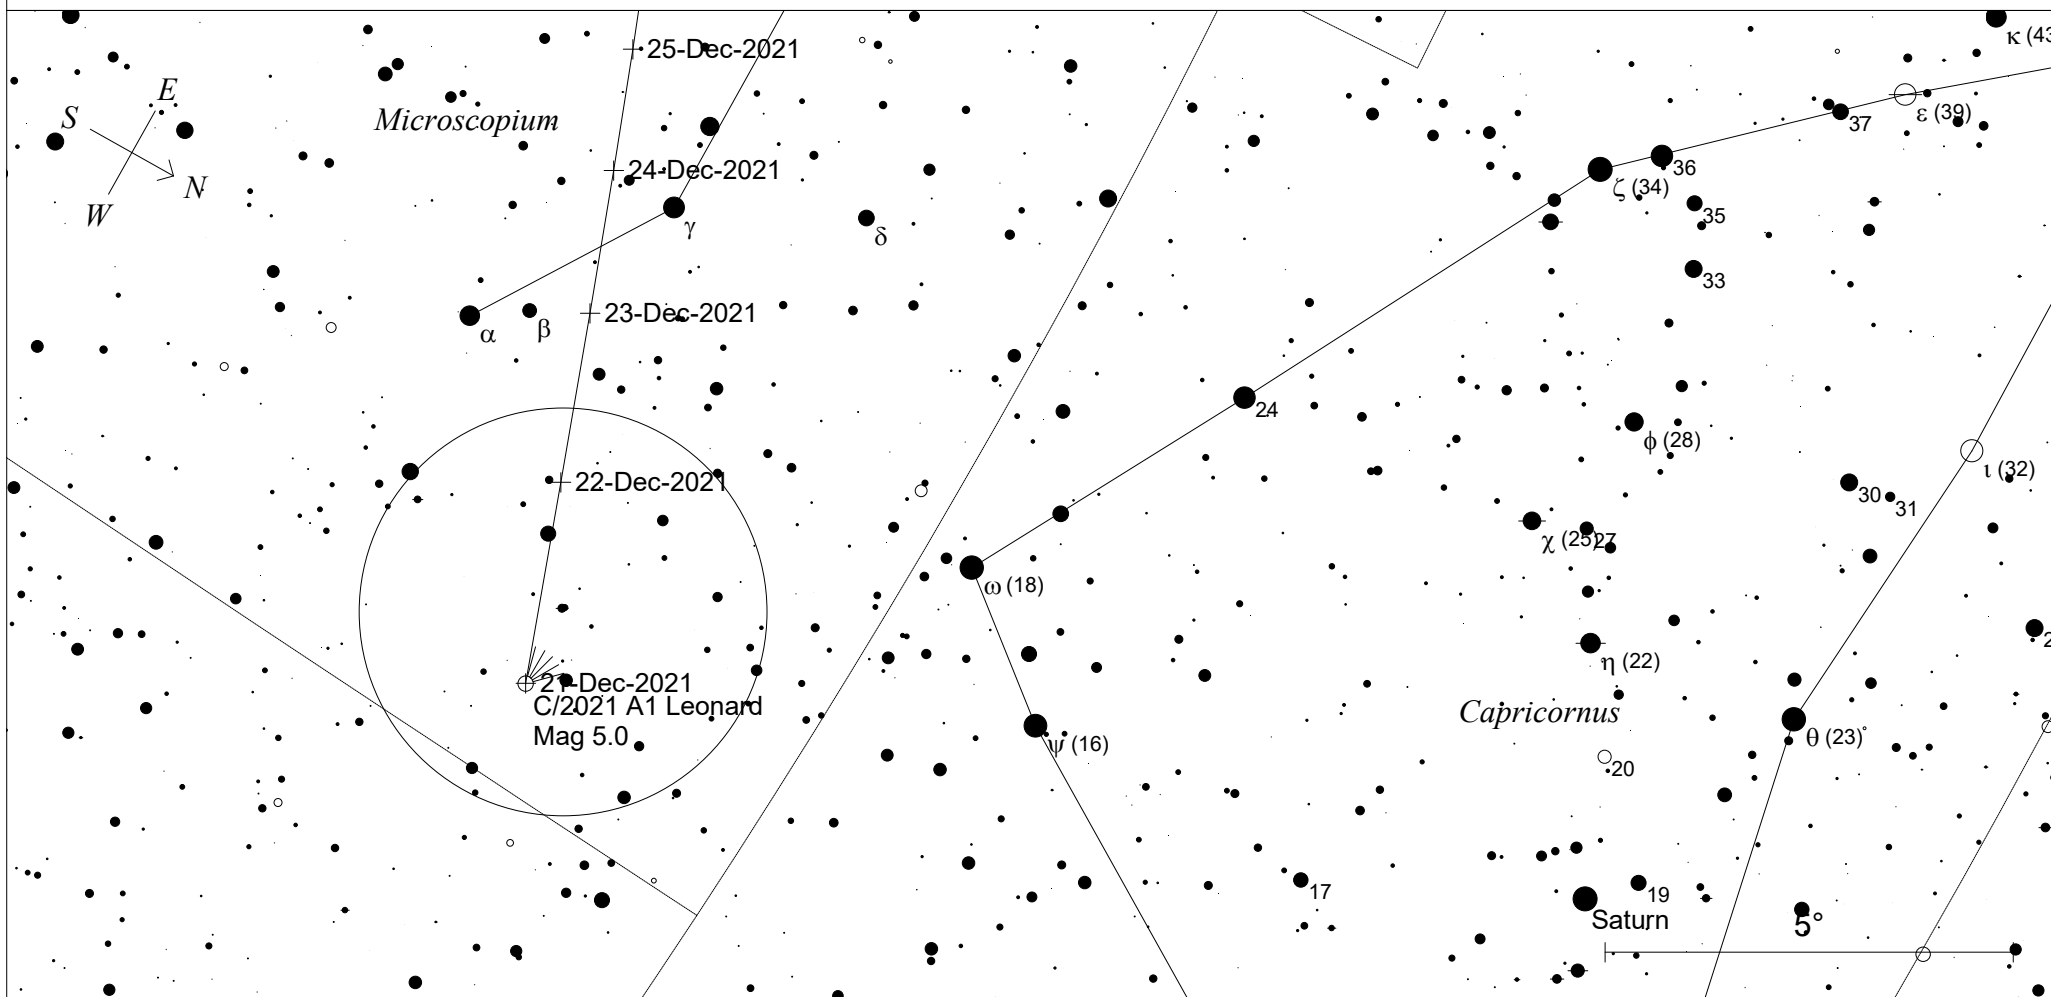

C/2021 A1 Leonard Binocular spotters chart 21-25 December

STARS		SYMBOLS	
● <4	● >9	● Multiple star	□ Dark nebula
● 5		○ Variable star	⊕ Globular cluster
● 6		☄ Comet	○ Open cluster
● 7		☉ Galaxy	⊕ Planetary nebula
● 8		□ Bright nebula	⊞ Quasar
			△ Radio source
			× X-ray source
			○ Other object

C/2021 A1 Leonard Binocular spotters chart at nautical twilight (60 minutes after sunset) looking west. the circle is the approximate field of view of 10x50 binoculars.

Local Time: 21:35:20 21-Dec-2021	UTC: 11:05:20 21-Dec-2021	Sidereal Time: 02:20:36
Location: 34° 55' 12" S 138° 34' 48" E	RA: 20h57m47s Dec: -26° 33' Field: 12.1°	Julian Day: 2459569.9620