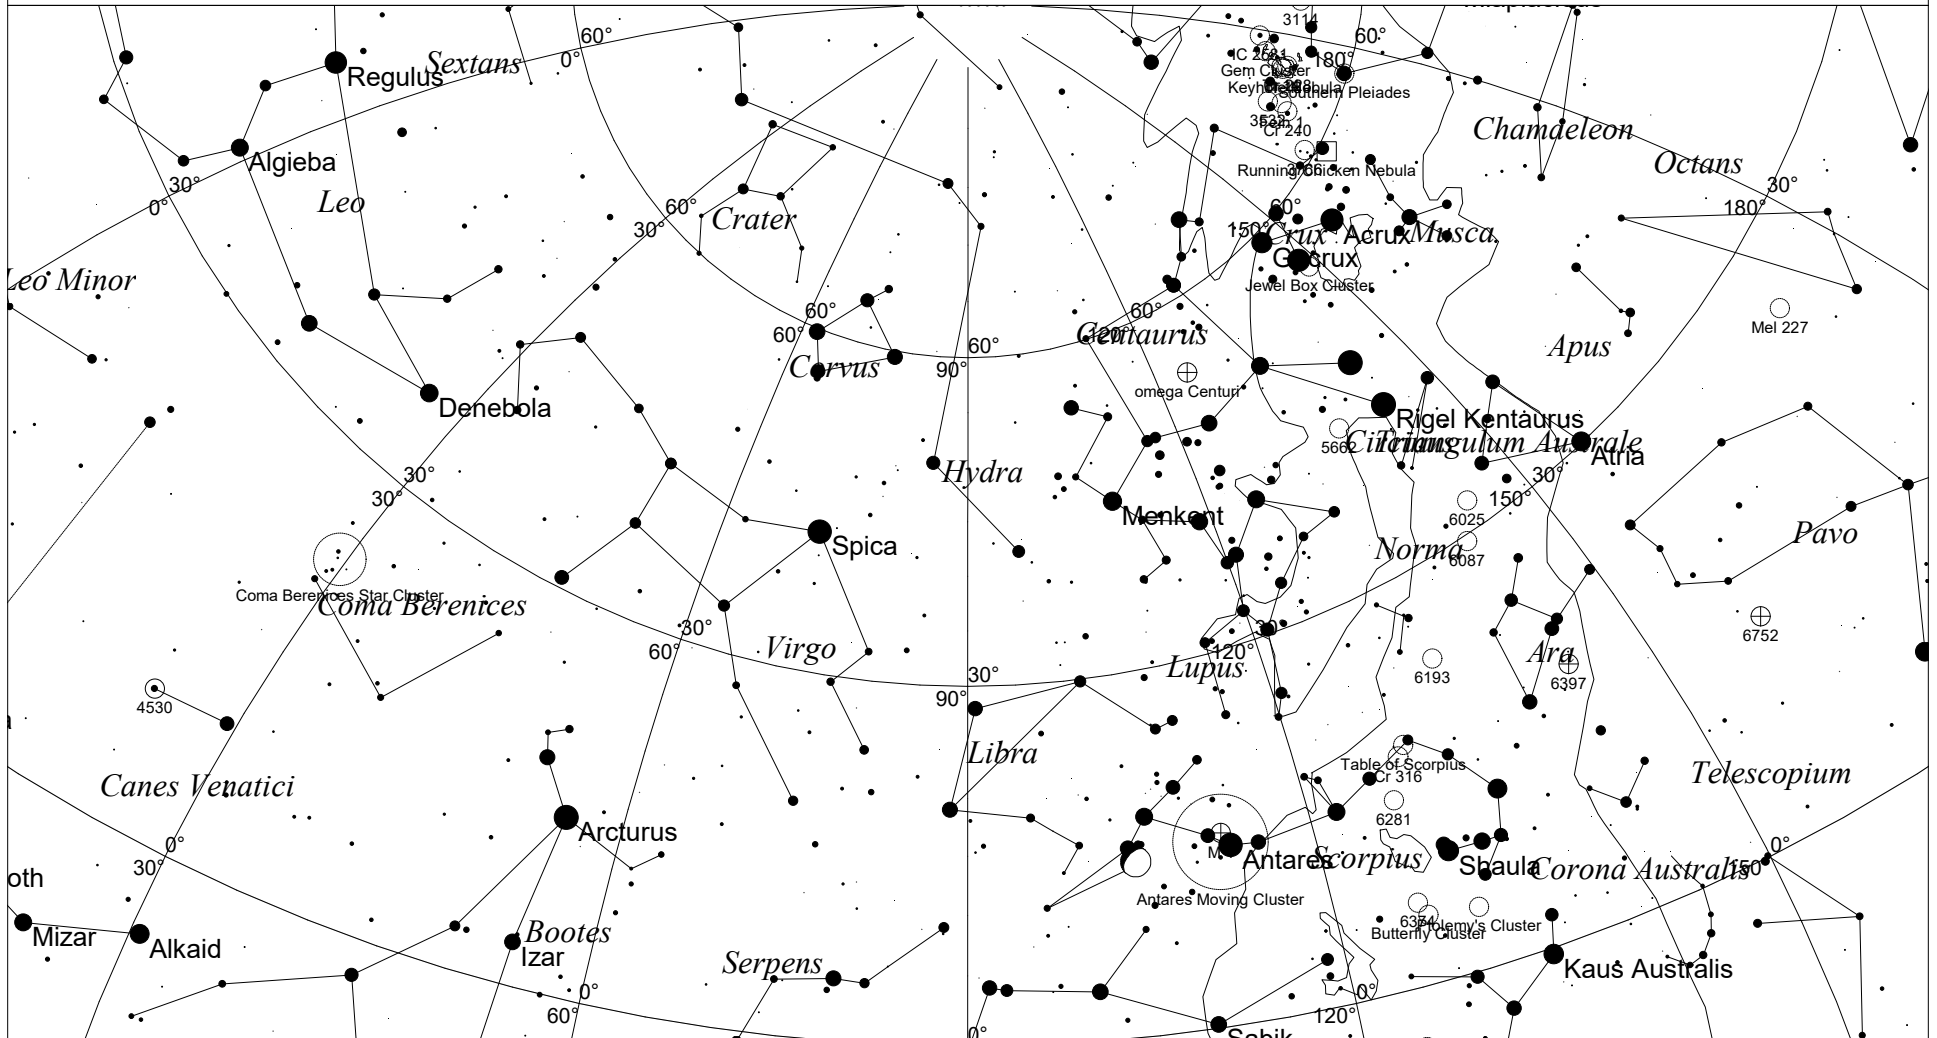

April Sky - East

STARS		SYMBOLS		
● <1	● >5.5	● Multiple star	◻ Dark nebula	△ Radio source
● 2	○ Variable star	⊕ Globular cluster	× X-ray source	○ Other object
● 3	☄ Comet	⊙ Open cluster		
● 4	☉ Galaxy	♁ Planetary nebula		
● 5	◻ Bright nebula	☉ Quasar		

This map shows the Eastern sky as seen from Melbourne at:
 10.00 pm 1 April
 9.00 pm 15 April
 8.00 pm 30 April
 Time is AEST. Similar views will be seen in other locations at the equivalent local time (eg 10.00 pm ACST,
 Adelaide)