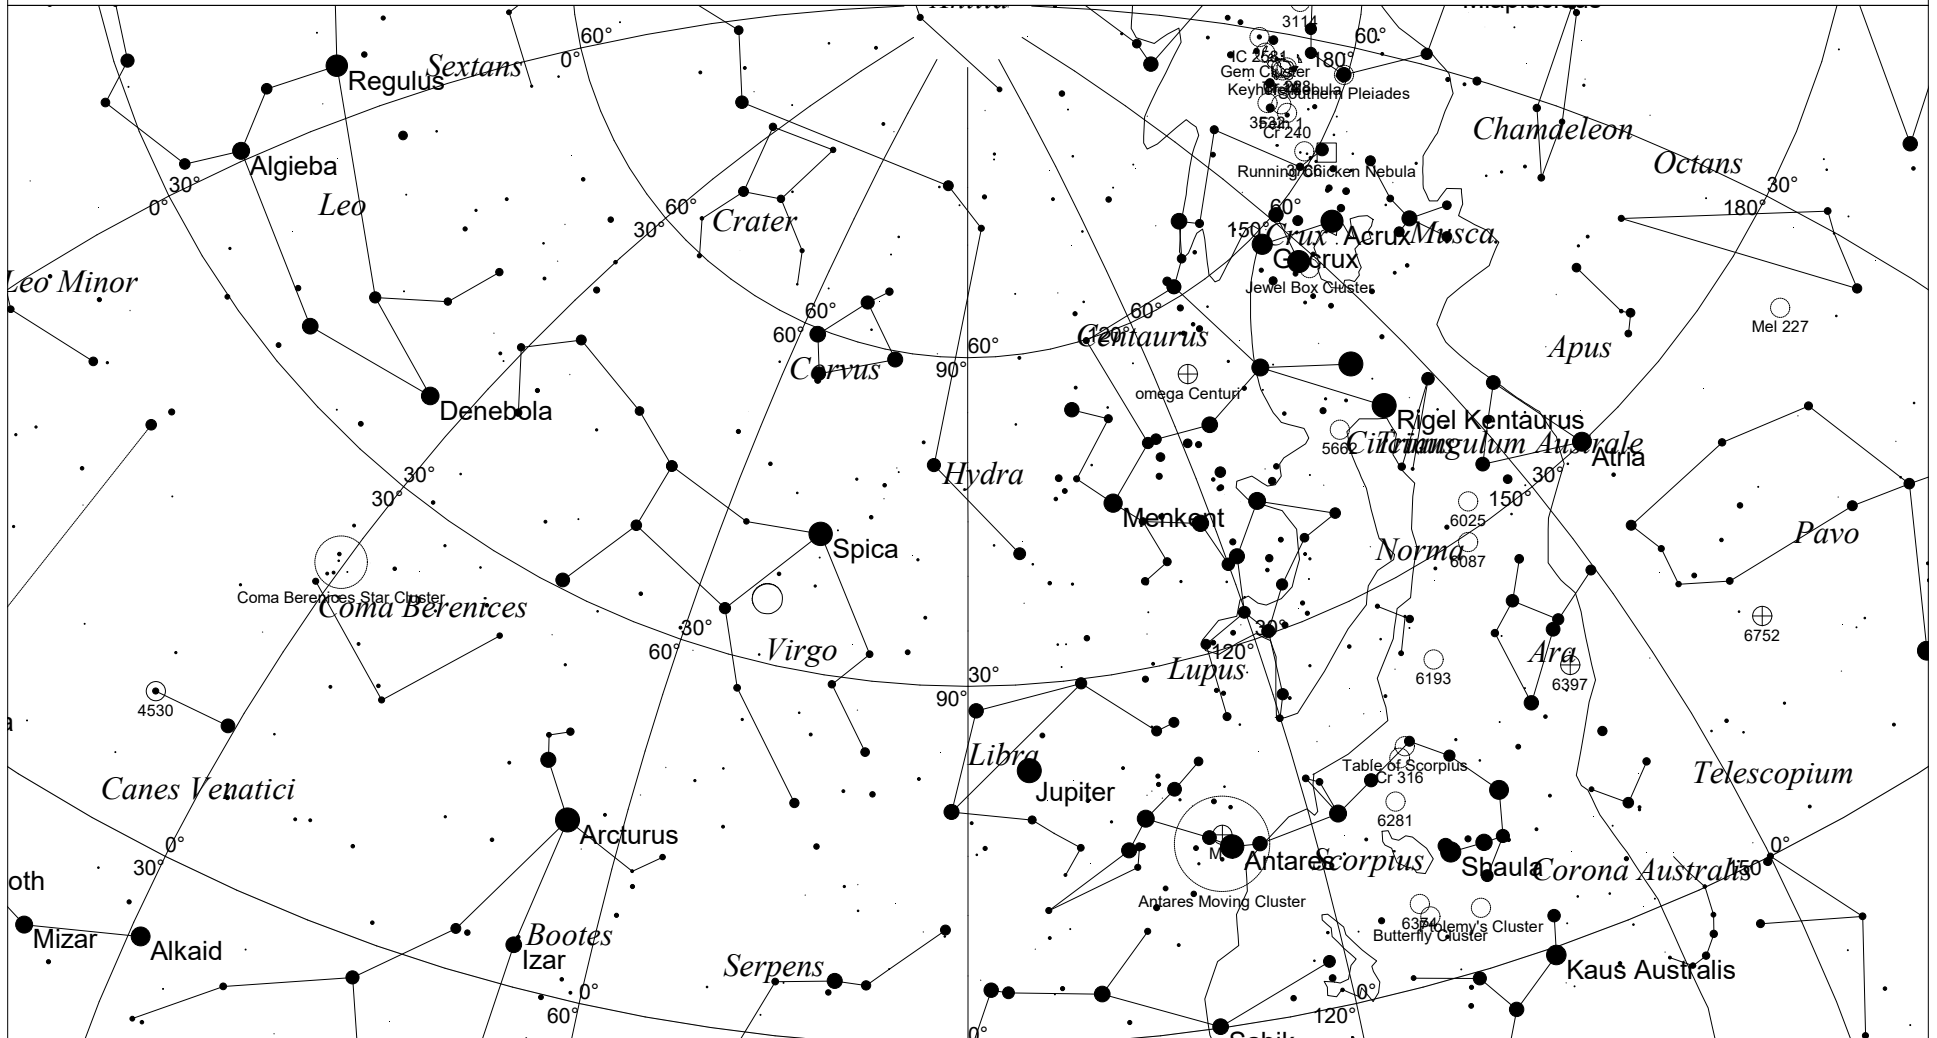

April Sky - East

STARS		SYMBOLS		
● <1	● >5.5	● Multiple star	◻ Dark nebula	△ Radio source
● 2	○ Variable star	⊕ Globular cluster	× X-ray source	○ Other object
● 3	☄ Comet	⊙ Open cluster		
● 4	☉ Galaxy	♁ Planetary nebula		
● 5	◻ Bright nebula	☉ Quasar		

This map shows the Eastern sky as seen from Melbourne at:
 10.00 pm 1 April
 9.00 pm 15 April
 8.00 pm 30 April
 Time is AEST. Similar views will be seen in other locations at the equivalent local time (eg 10.00 pm ACST,
 Adelaide)