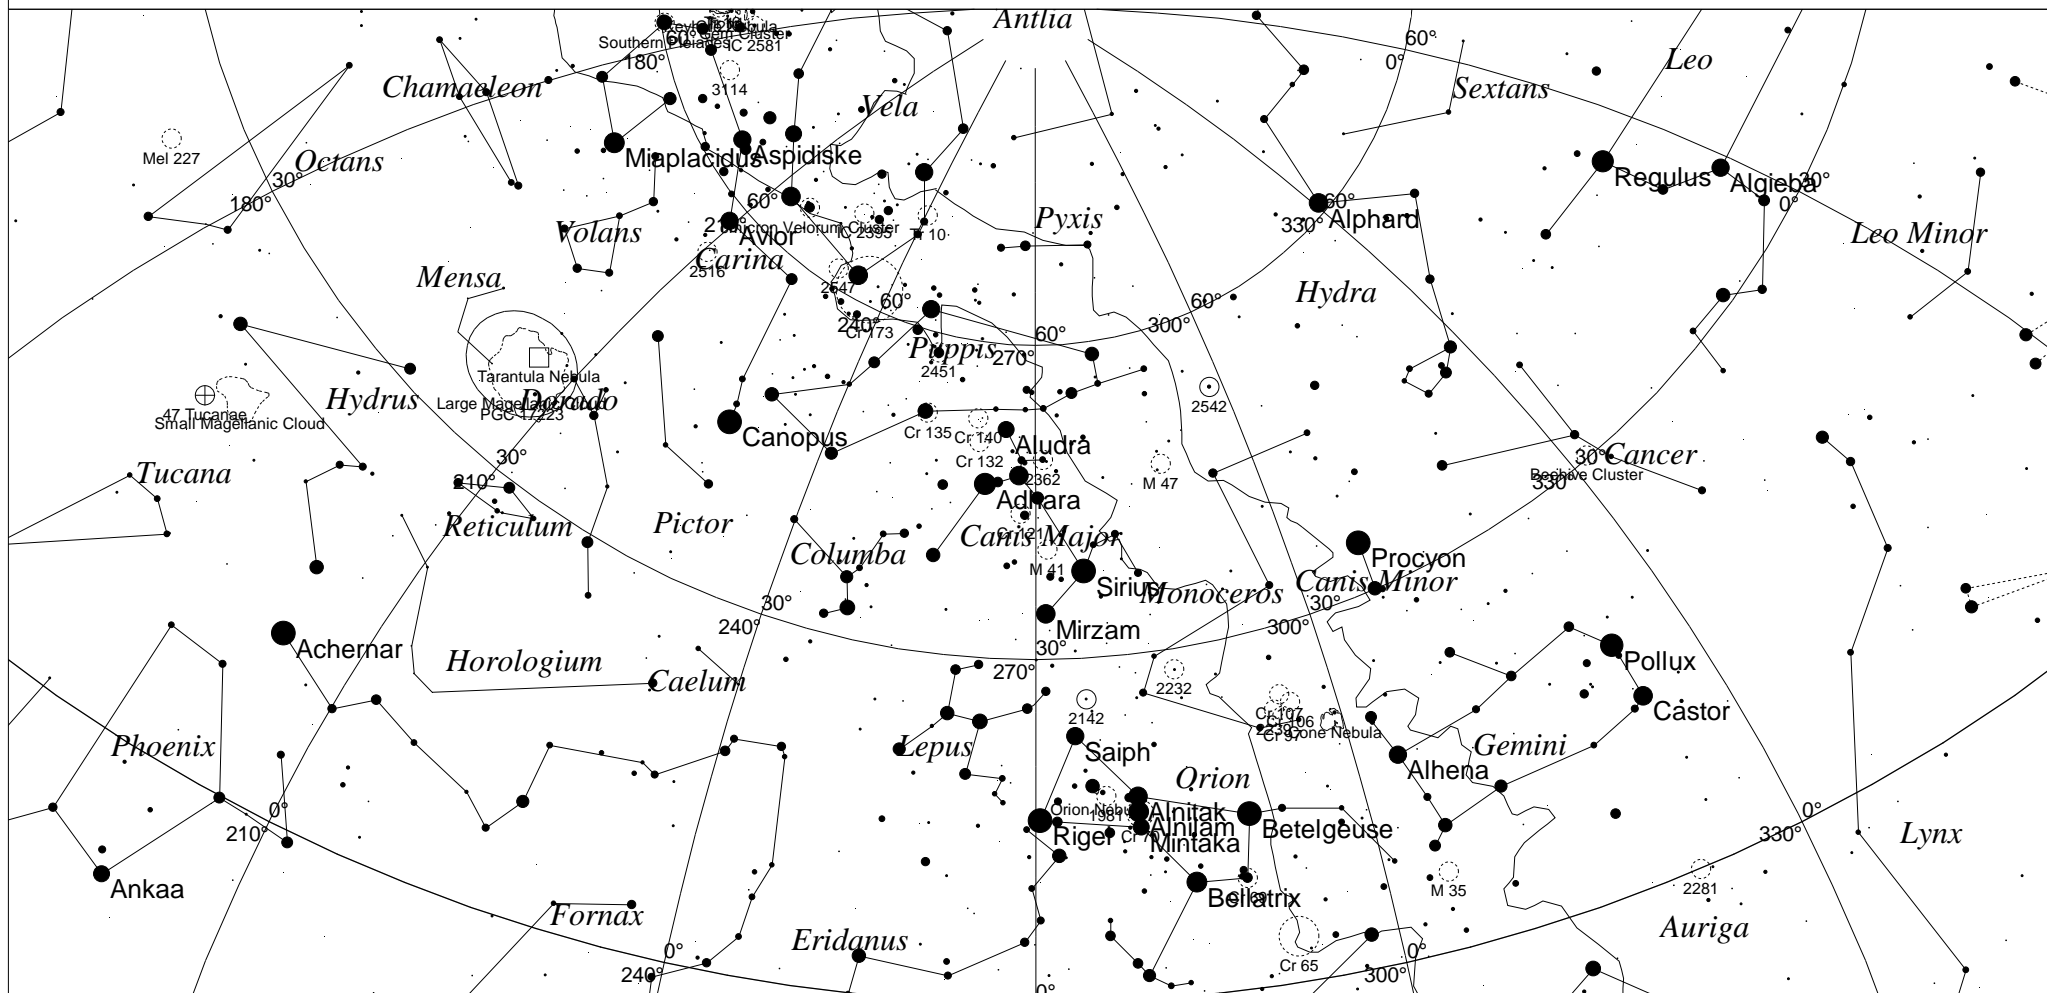

# April Sky - West

STARS		SYMBOLS		
● <1	● >5.5	● Multiple star	☐ Dark nebula	△ Radio source
● 2		○ Variable star	⊕ Globular cluster	× X-ray source
● 3		☄ Comet	☉ Open cluster	○ Other object
● 4		☾ Galaxy	♁ Planetary nebula	
● 5		☐ Bright nebula	☉ Quasar	

This map shows the Western sky as seen from Melbourne at:  
 10.00 pm 1 April  
 9.00 pm 15 April  
 8.00 pm 30 April  
 Time is AEST. Similar views will be seen in other locations at the equivalent local time (eg 10.00 pm ACST, Adelaide)

Local Time: 22:00:00 1-Apr-2017  
 Location: 34° 55' 12" S 138° 34' 48" E  
 UTC: 12:30:00 1-Apr-2017  
 RA: 7h01m53s Dec: -23° 52' Field: 90.0°  
 Sidereal Time: 10:24:32  
 Julian Day: 2457845.0208