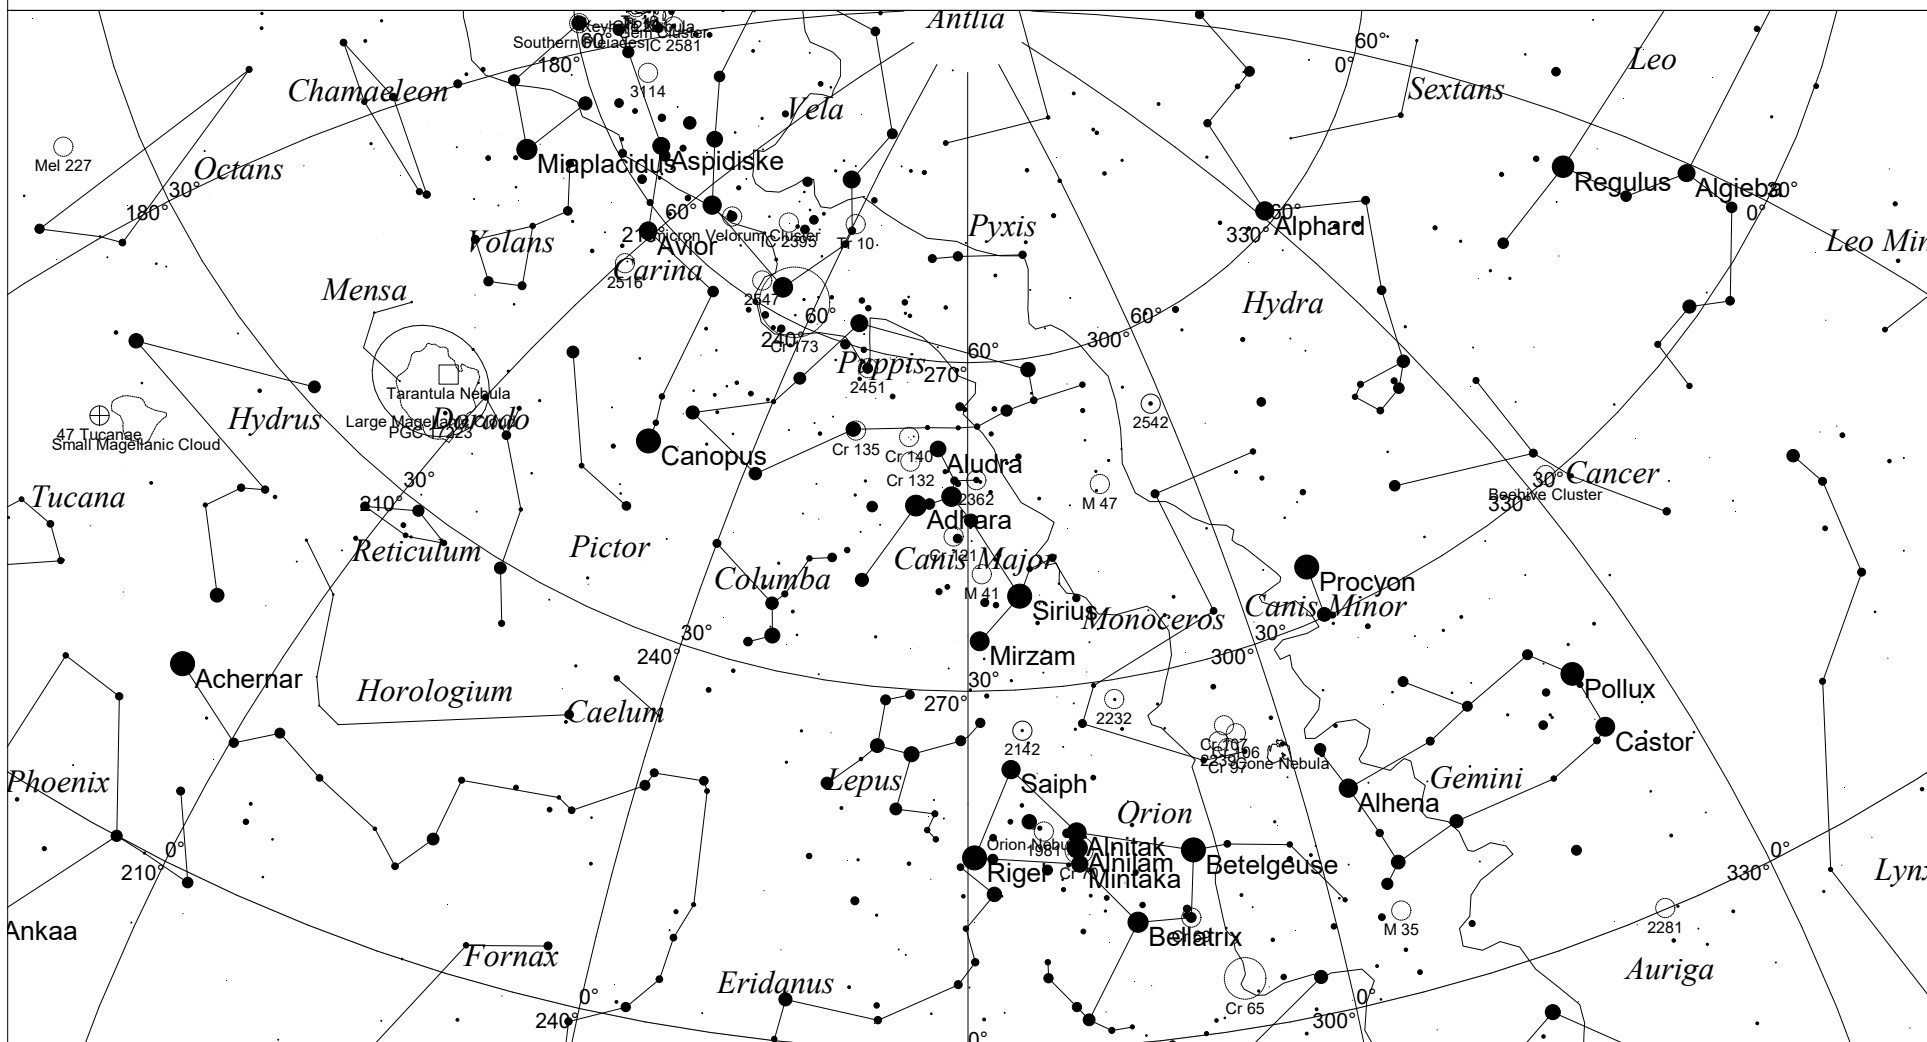

April Sky - West

<p>STARS</p> <ul style="list-style-type: none"> ● <1 ● >5.5 ● 2 ● 3 ● 4 ● 5 	<p>SYMBOLS</p> <ul style="list-style-type: none"> ● Multiple star ○ Variable star ☄ Comet ○ Galaxy □ Bright nebula □ Dark nebula ⊕ Globular cluster ⊕ Open cluster ⊕ Planetary nebula ⊕ Quasar △ Radio source × X-ray source ○ Other object 	<p>This map shows the Western sky as seen from Melbourne at:</p> <ul style="list-style-type: none"> 10.00 pm 1 April 9.00 pm 15 April 8.00 pm 30 April <p>Time is AEST. Similar views will be seen in other locations at the equivalent local time (eg 10.00 pm ACST,</p> <p>Adelaide)</p>
--	---	---

Local Time: 22:00:00 1-Apr-2018 UTC: 12:30:00 1-Apr-2018 Sidereal Time: 10:23:35
 Location: 34° 55' 12" S 138° 34' 48" E RA: 7h00m56s Dec: -23° 52' Field: 90.0° Julian Day: 2458210.0208