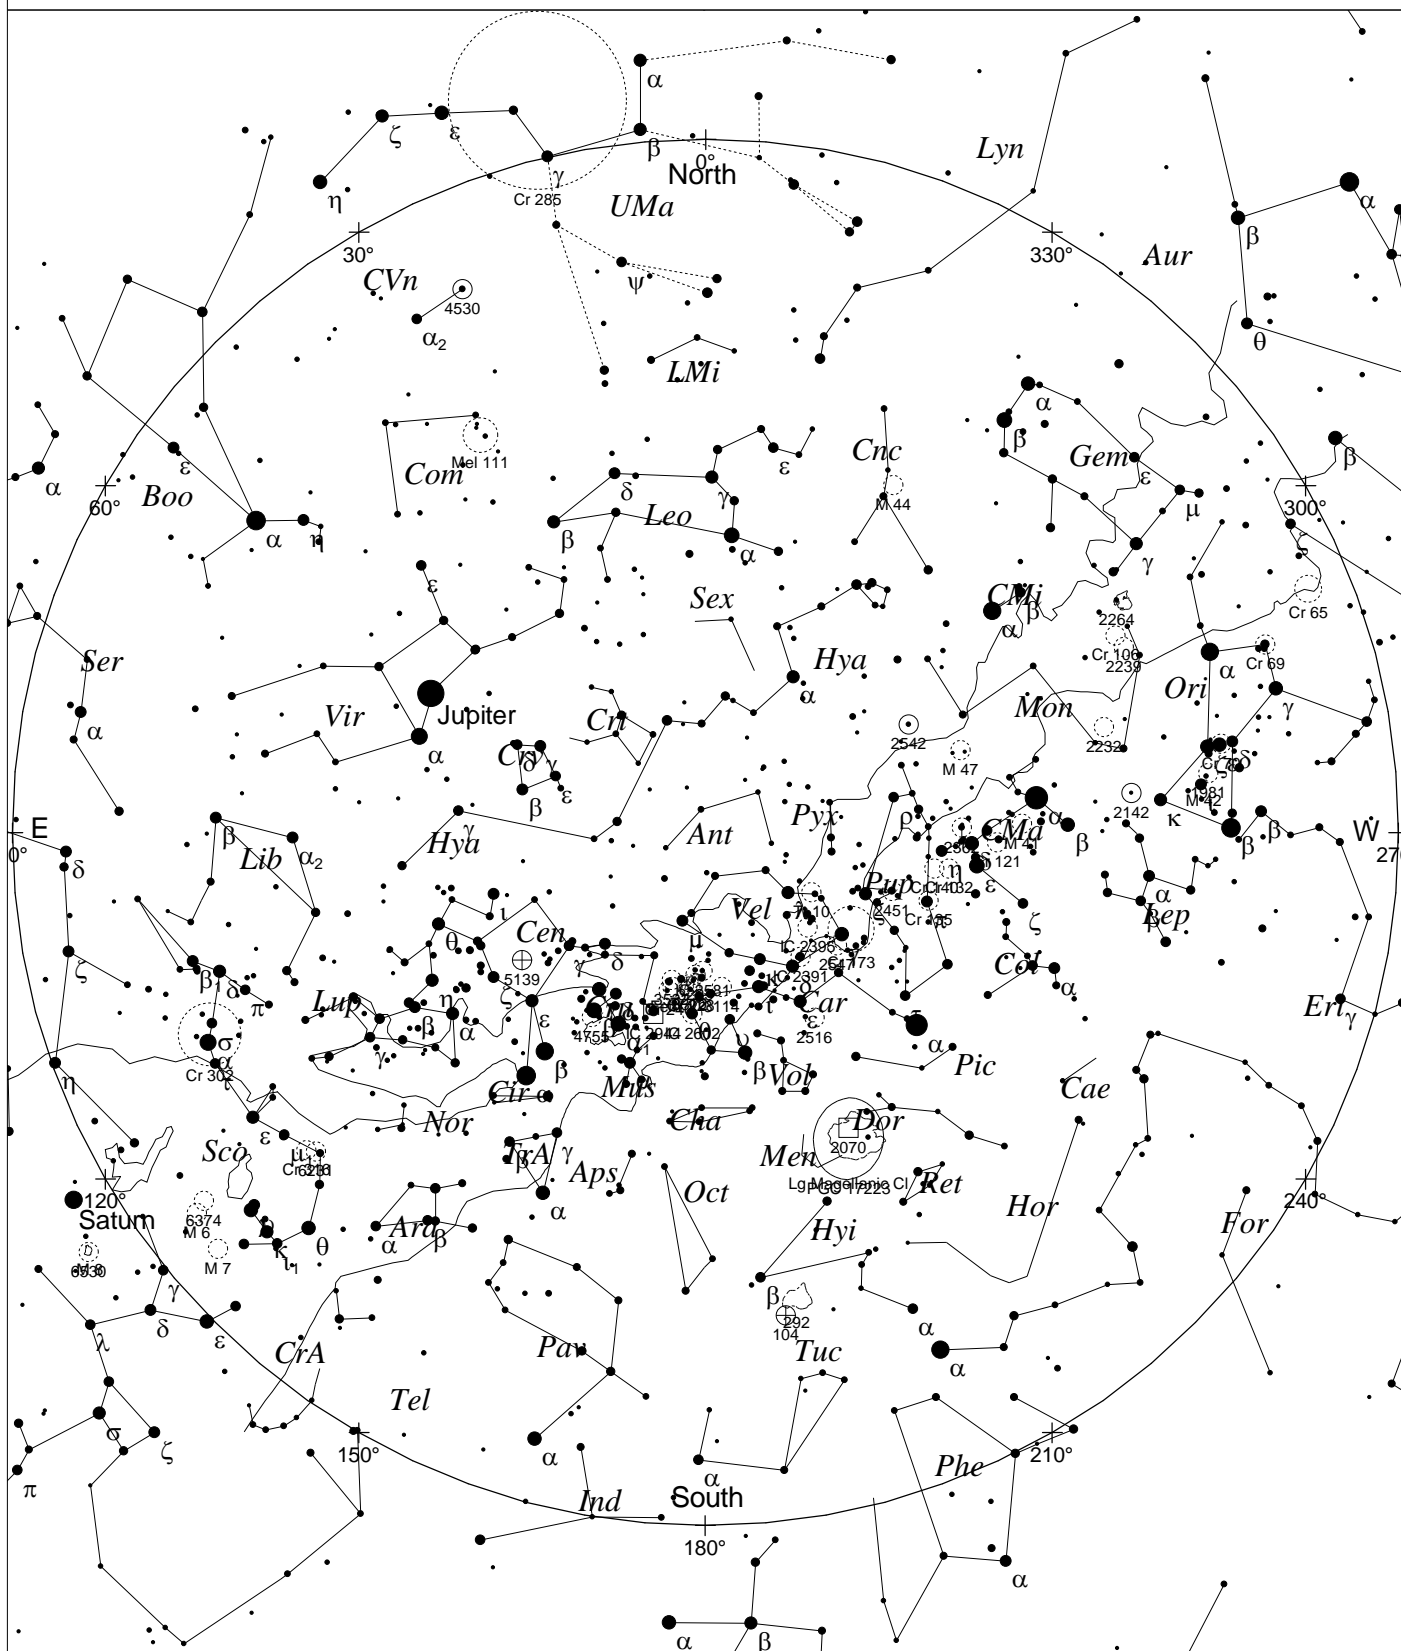

April, Whole Sky Map

STARS		SYMBOLS		
● <-4	● 1	● Multiple star	☐ Dark nebula	△ Radio source
● -3	● 2	○ Variable star	⊕ Globular cluster	× X-ray source
● -2	● 3	☄ Comet	⊙ Open cluster	○ Other object
● -1	● 4	☄ Galaxy	♁ Planetary nebula	
● 0	● >5	☐ Bright nebula	☉ Quasar	

This map shows the sky as seen from Melbourne at:
 10.00 pm 1 April
 9.00 pm 15 April
 8.00 pm 30 April
 Time is AEST. Similar views will be seen in other locations at the equivalent local time (eg 10.00 pm

Local Time: 22:00:00 1-Apr-2017 UTC: 12:30:00 1-Apr-2017 Sidereal Time: 10:24:32
 Location: 34° 55' 12" S 138° 34' 48" RA: 10h24m33s Dec: -34° 55' Field: 182.0° Julian Day: 2457845.0208