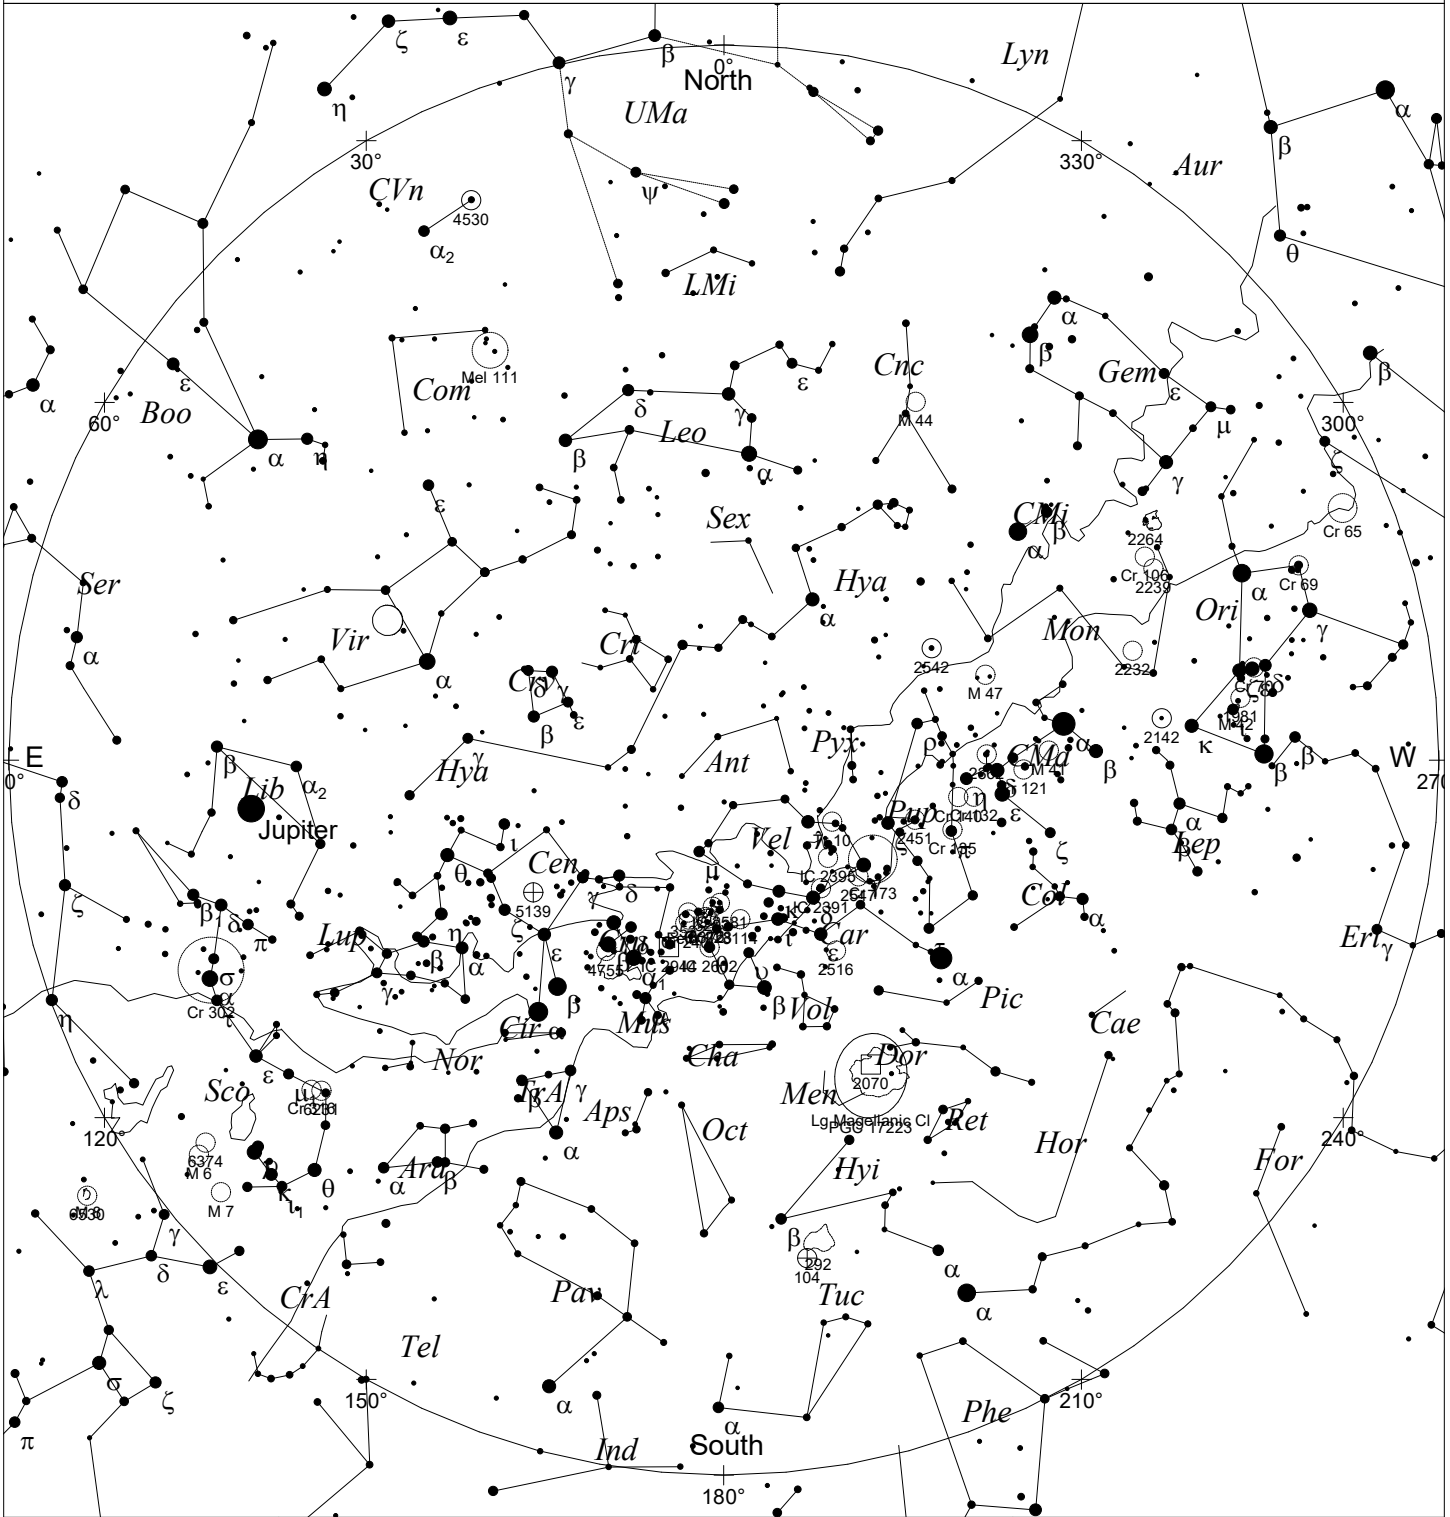

# April, Whole Sky Map

STARS	
● <-4	● 1
● -3	● 2
● -2	● 3
● -1	● 4
● 0	● >5

SYMBOLS		
● Multiple star	◻ Dark nebula	△ Radio source
○ Variable star	⊕ Globular cluster	× X-ray source
☄ Comet	⊙ Open cluster	○ Other object
☉ Galaxy	☉ Planetary nebula	
◻ Bright nebula	☉ Quasar	

This map shows the sky as seen from Melbourne at:  
 10.00 pm 1 April  
 9.00 pm 15 April  
 8.00 pm 30 April  
 Time is AEST. Similar views will be seen in other locations at the equivalent local time (eg 10.00 pm ACST Adelaide)

Local Time: 22:00:00 1-Apr-2018

UTC: 12:30:00 1-Apr-2018

Sidereal Time: 10:23:35

Location: 34° 55' 12" S 138° 34' 48" ERA: 10h23m35s Dec: -34° 55' Field: 182.0°

Julian Day: 2458210.0208