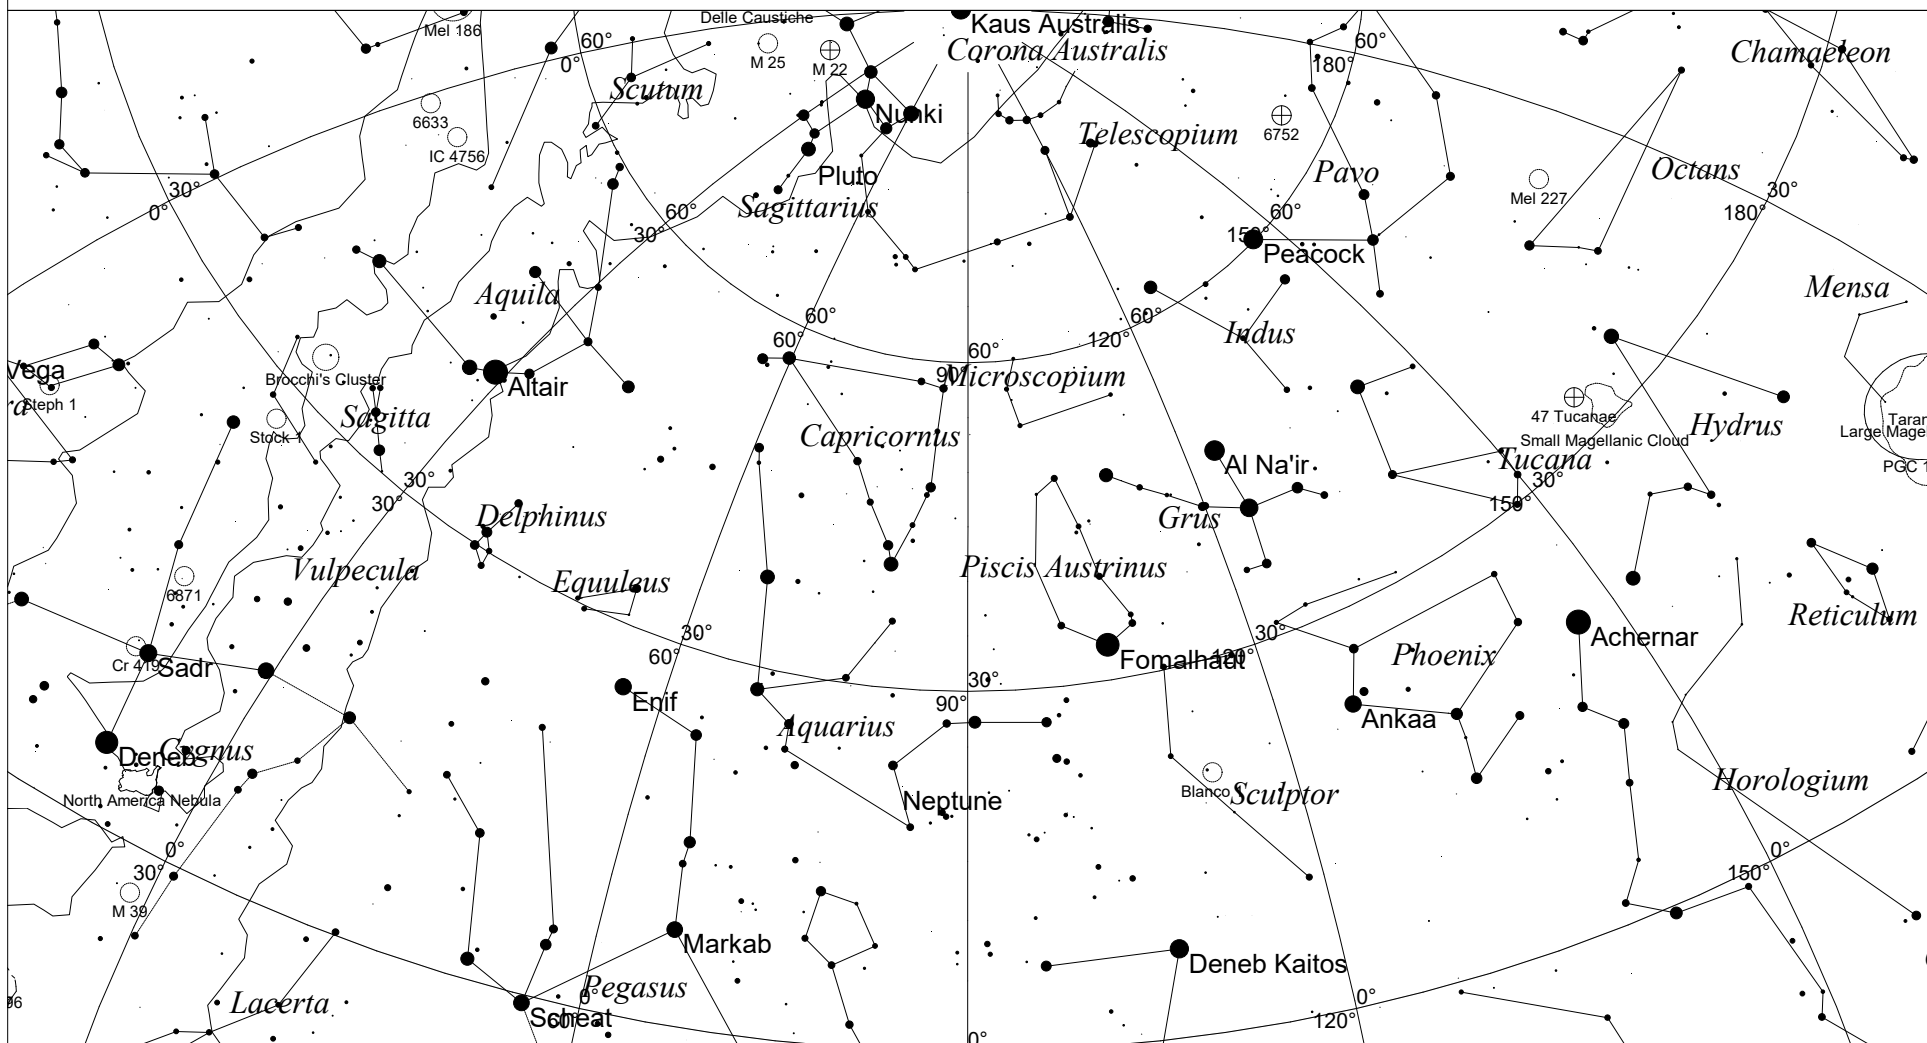

August Sky - East

STARS		SYMBOLS		
● <1	● >5.5	● Multiple star	◻ Dark nebula	△ Radio source
● 2	○ Variable star	⊙ Globular cluster	× X-ray source	○ Other object
● 3	☄ Comet	⊕ Open cluster		
● 4	☉ Galaxy	♁ Planetary nebula		
● 5	◻ Bright nebula	☉ Quasar		

This map shows the Eastern sky as seen from Melbourne at:
 10.00 pm 1 August
 9.00 pm 15 August
 8.00 pm 30 August
 Time is AEST. Similar views will be seen in other locations at the equivalent local time (eg 10.00 pm ACST Adelaide)