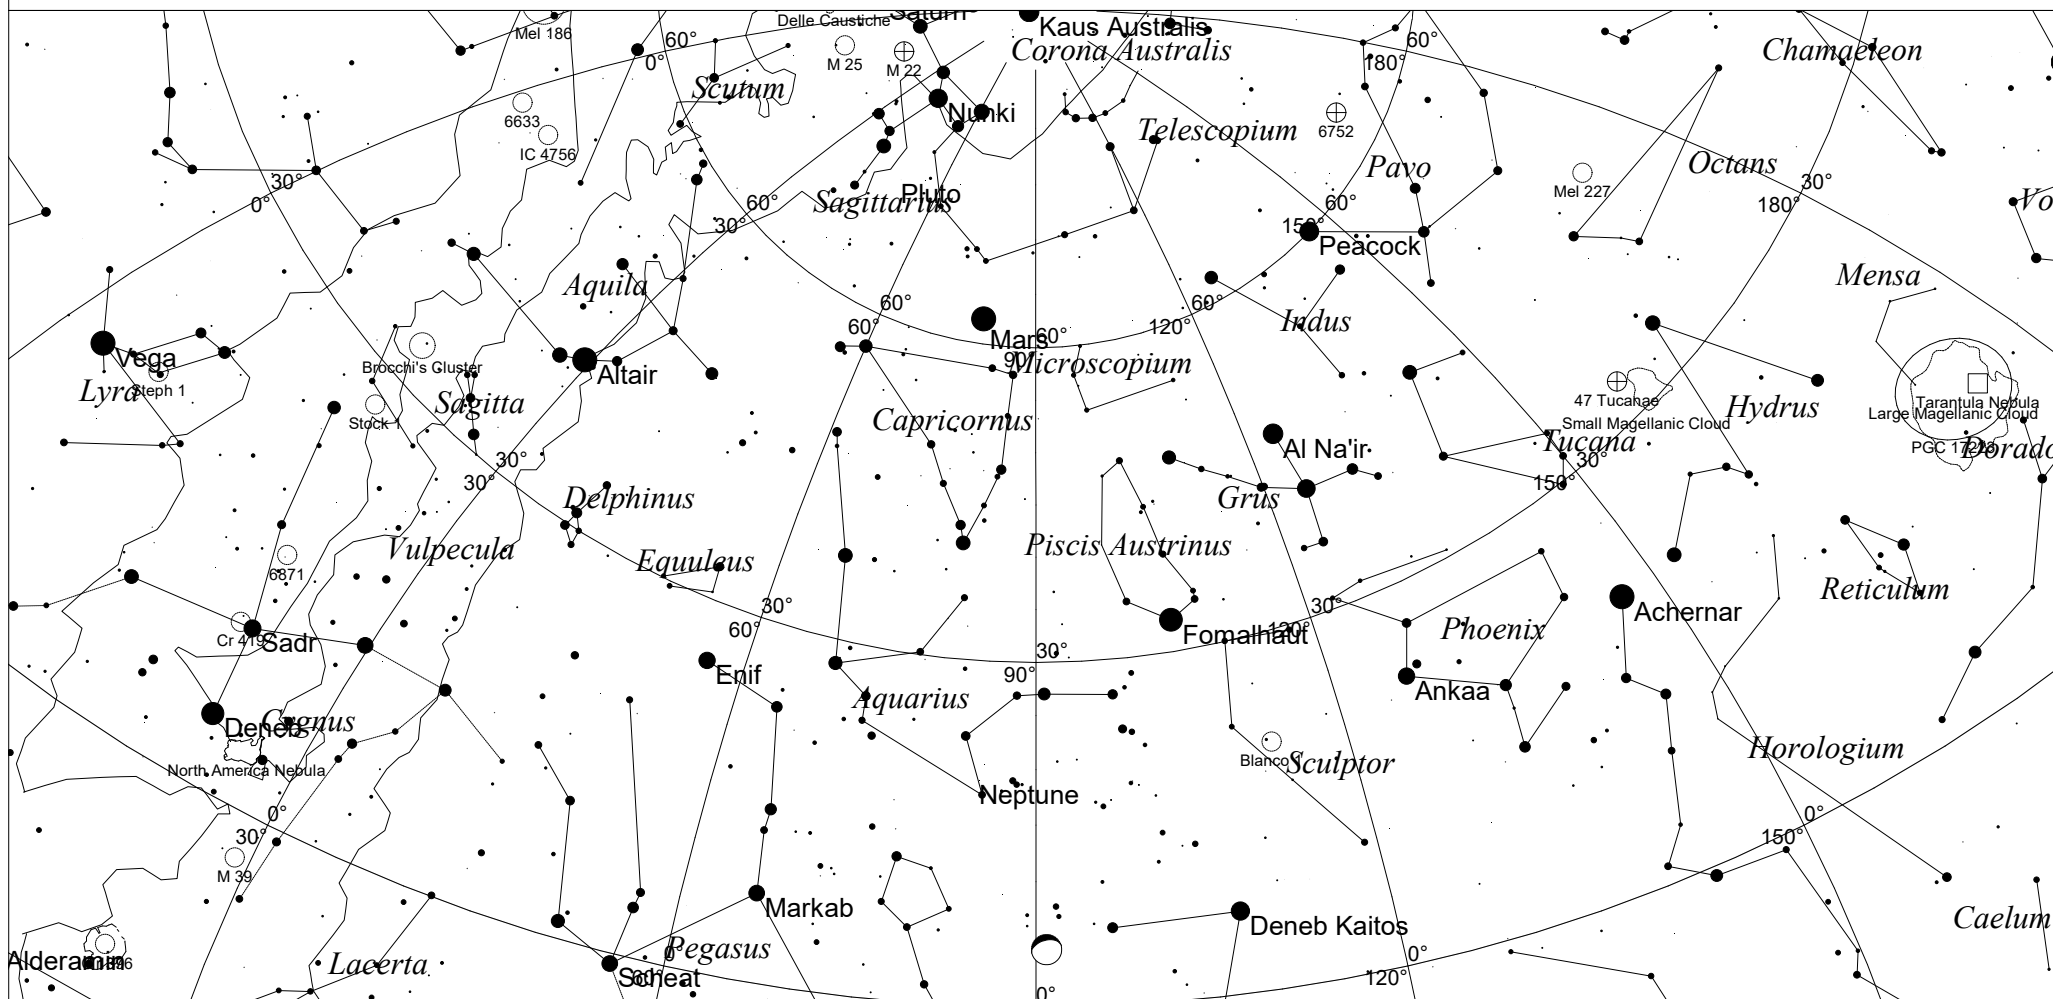

August Sky - East

STARS

- <1
- 2
- 3
- 4
- 5
- >5.5

SYMBOLS

- Multiple star
- Variable star
- ☄ Comet
- ☉ Galaxy
- Bright nebula
- Dark nebula
- ⊕ Globular cluster
- Open cluster
- ⊕ Planetary nebula
- ⊗ Quasar
- △ Radio source
- × X-ray source
- Other object

This map shows the eastern sky as seen from Melbourne at:

- 10.00 pm 1 August
- 9.00 pm 15 August
- 8.00 pm 30 August
- Time is AEST. Similar views will be seen in other locations at the equivalent local time (eg 10.00 pm ACST Adelaide)

Local Time: 22:00:00 1-Aug-2018
Location: 34° 55' 12" S 138° 34' 48" E

UTC: 12:30:00 1-Aug-2018
RA: 21h47m15s Dec: -23° 52' Field: 90.0°

Sidereal Time: 18:24:35
Julian Day: 2458332.0208