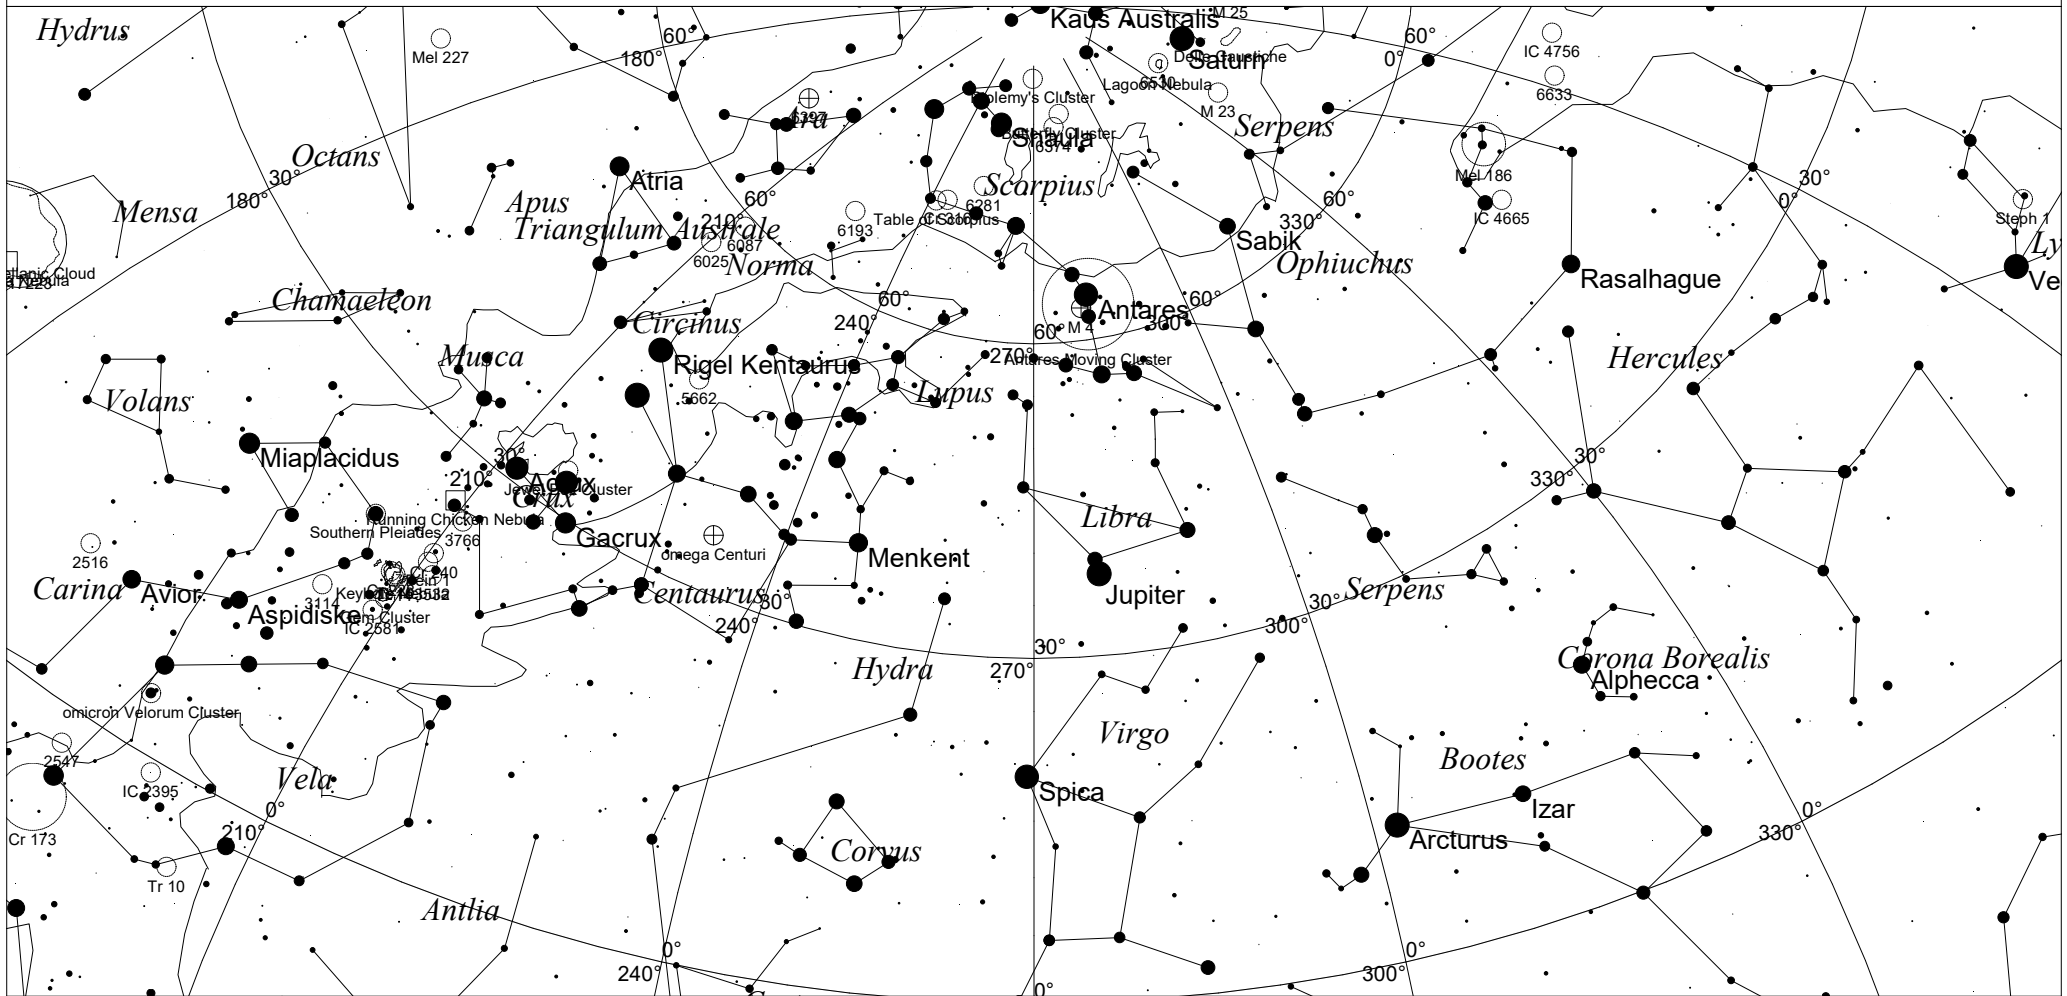

August Sky - West

| STARS | | SYMBOLS | | |
|-------|--------|-----------------|--------------------|----------------|
| ● <1 | ● >5.5 | ● Multiple star | ◻ Dark nebula | △ Radio source |
| ● 2 | | ○ Variable star | ⊕ Globular cluster | × X-ray source |
| ● 3 | | ☄ Comet | ○ Open cluster | ○ Other object |
| ● 4 | | ☄ Galaxy | ⊙ Planetary nebula | |
| ● 5 | | ◻ Bright nebula | ⊞ Quasar | |

This map shows the Western sky as seen from Melbourne at:
 10.00 pm 1 August
 9.00 pm 15 August
 8.00 pm 30 August
 Time is AEST. Similar views will be seen in other locations at the equivalent local time (eg 10.00 pm ACST Adelaide)