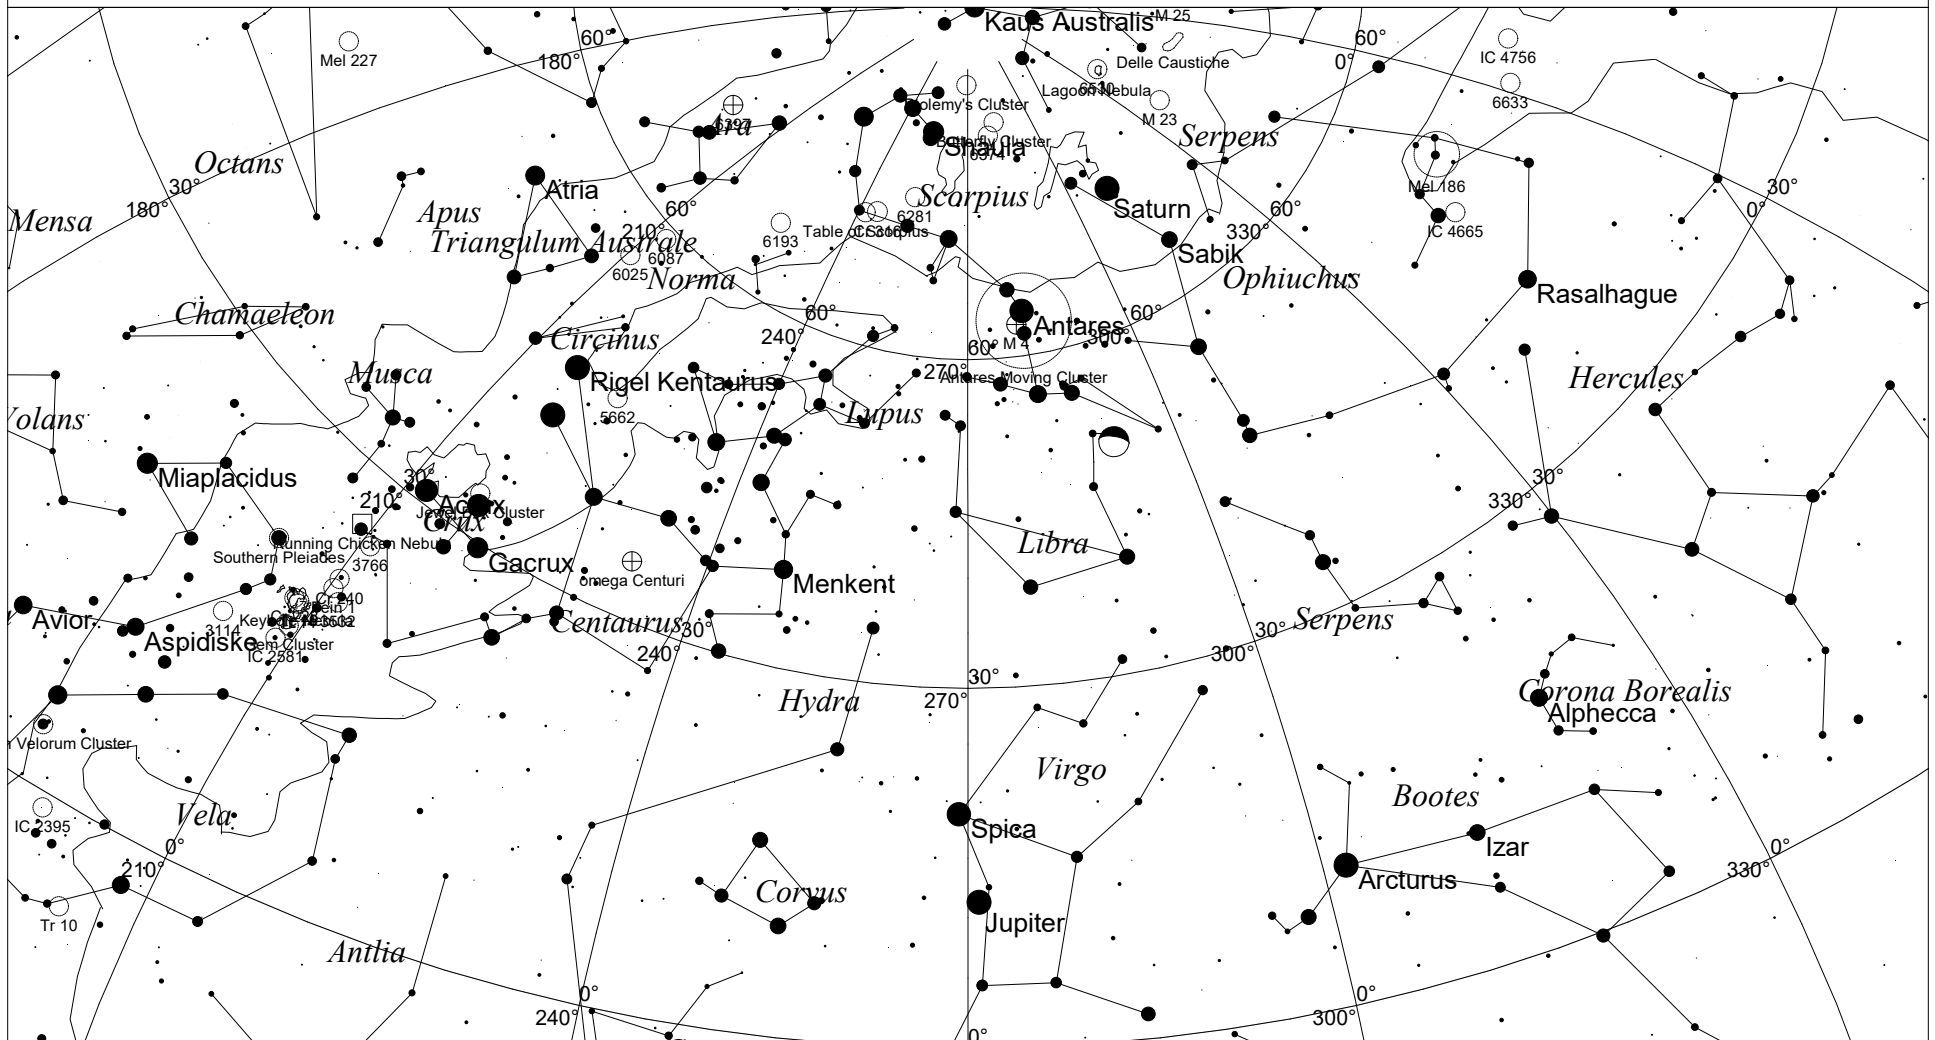

# August Sky - West

STARS		SYMBOLS		
● <1	● >5.5	● Multiple star	◻ Dark nebula	△ Radio source
● 2	○ Variable star	⊕ Globular cluster	⊗ X-ray source	
● 3	☄ Comet	⊙ Open cluster	○ Other object	
● 4	☉ Galaxy	⊕ Planetary nebula		
● 5	◻ Bright nebula	⊕ Quasar		

This map shows the Western sky as seen from Melbourne at:  
 10.00 pm 1 August  
 9.00 pm 15 August  
 8.00 pm 30 August  
 Time is AEST. Similar views will be seen in other locations at the equivalent local time (eg 10.00 pm ACST Adelaide)

Local Time: 22:00:00 1-Aug-2017  
 Location: 34° 55' 12" S 138° 34' 48" E

UTC: 12:30:00 1-Aug-2017  
 RA: 15h02m53s Dec: -23° 52' Field: 90.0°

Sidereal Time: 18:25:32  
 Julian Day: 2457967.0208