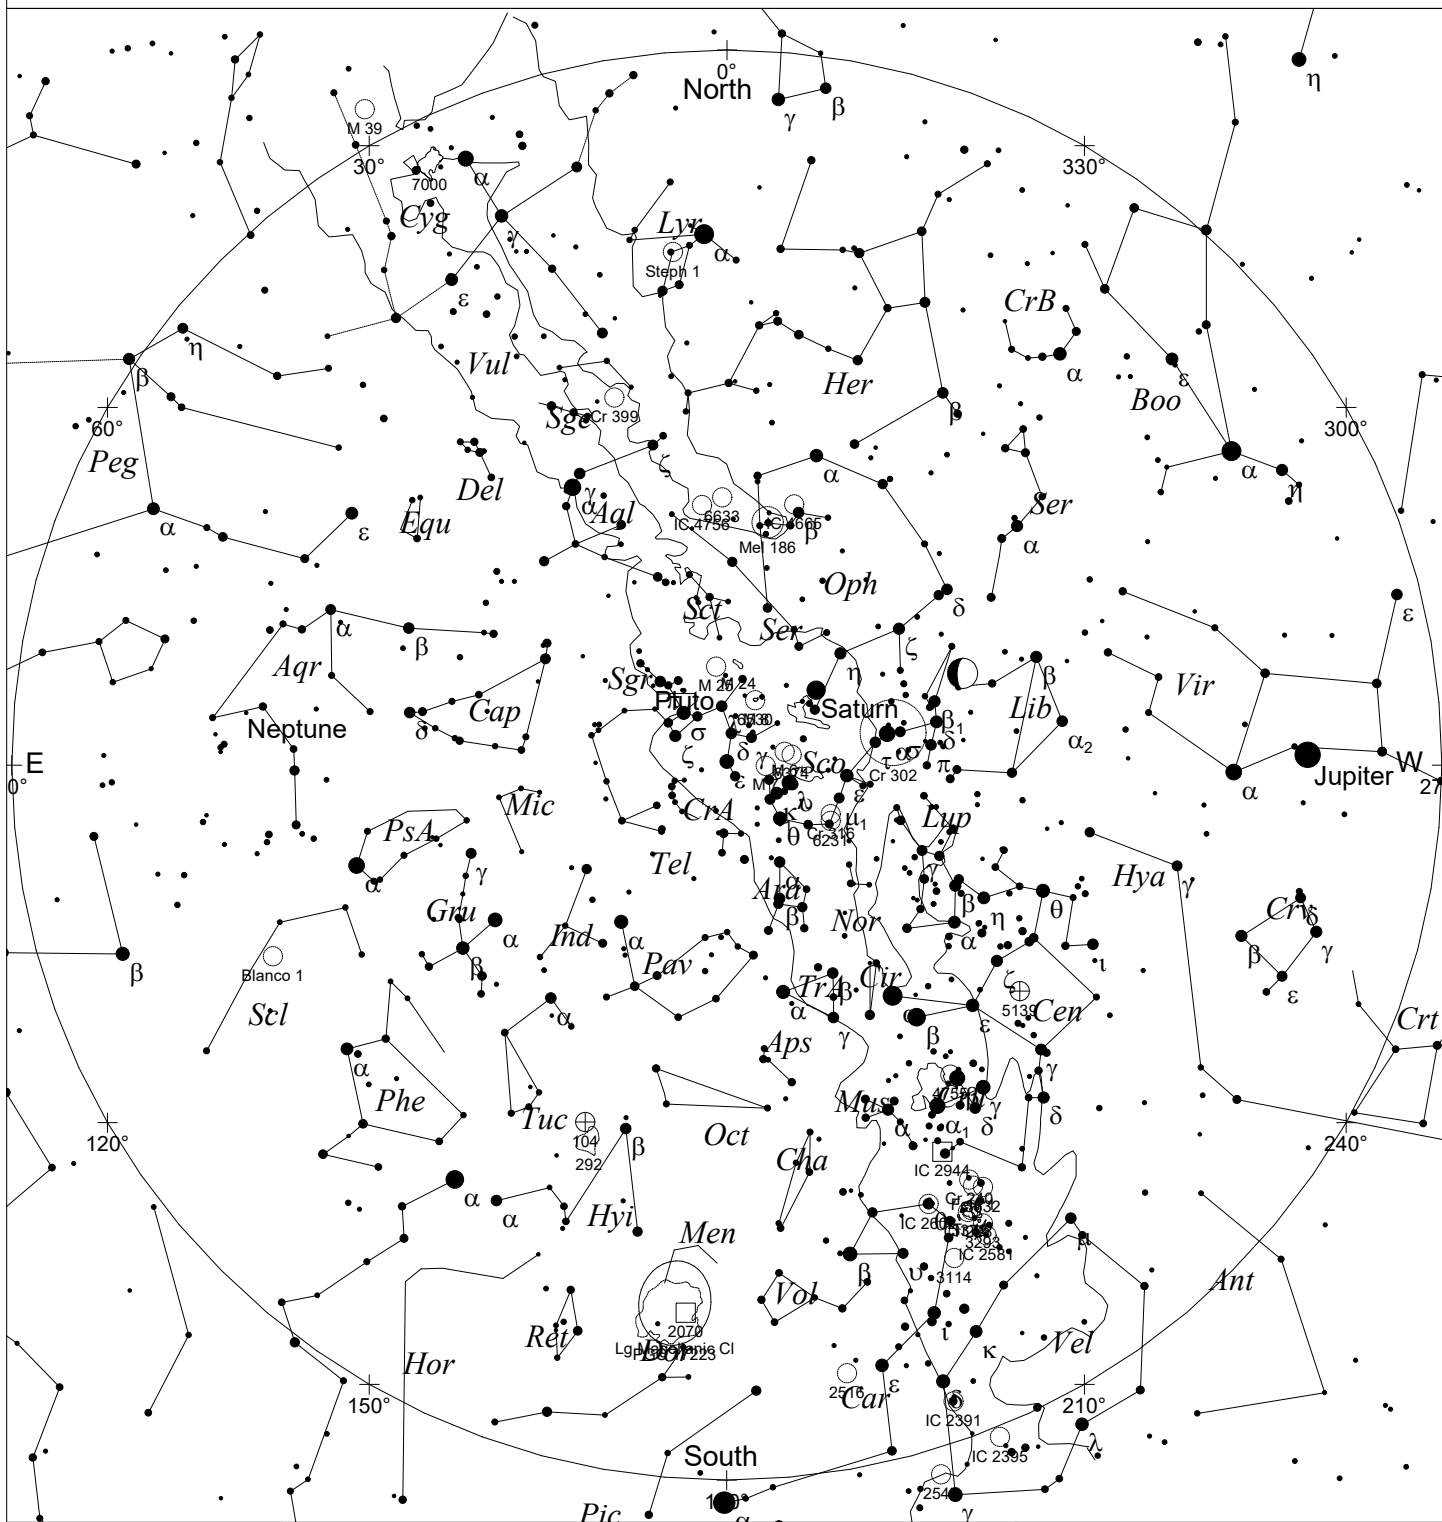

August, Whole Sky Map

STARS		SYMBOLS		
● <-4	● 1	● Multiple star	◻ Dark nebula	△ Radio source
● -3	● 2	○ Variable star	⊕ Globular cluster	× X-ray source
● -2	● 3	☄ Comet	⊙ Open cluster	○ Other object
● -1	● 4	☉ Galaxy	⊕ Planetary nebula	
● 0	● >5	◻ Bright nebula	⊕ Quasar	

This map shows the sky as seen from Melbourne at:
 10.00 pm 1 August
 9.00 pm 15 August
 8.00 pm 30 August
 Time is AEST. Similar views will be seen in other locations at the equivalent local time (eg 10.00 pm ACST Adelaide).

Local Time: 22:00:00 1-Aug-2017 UTC: 12:30:00 1-Aug-2017 Sidereal Time: 18:25:32
 Location: 34° 55' 12" S 138° 34' 48" ERA: 18h25m33s Dec: -34° 55' Field: 182.0° Julian Day: 2457967.0208