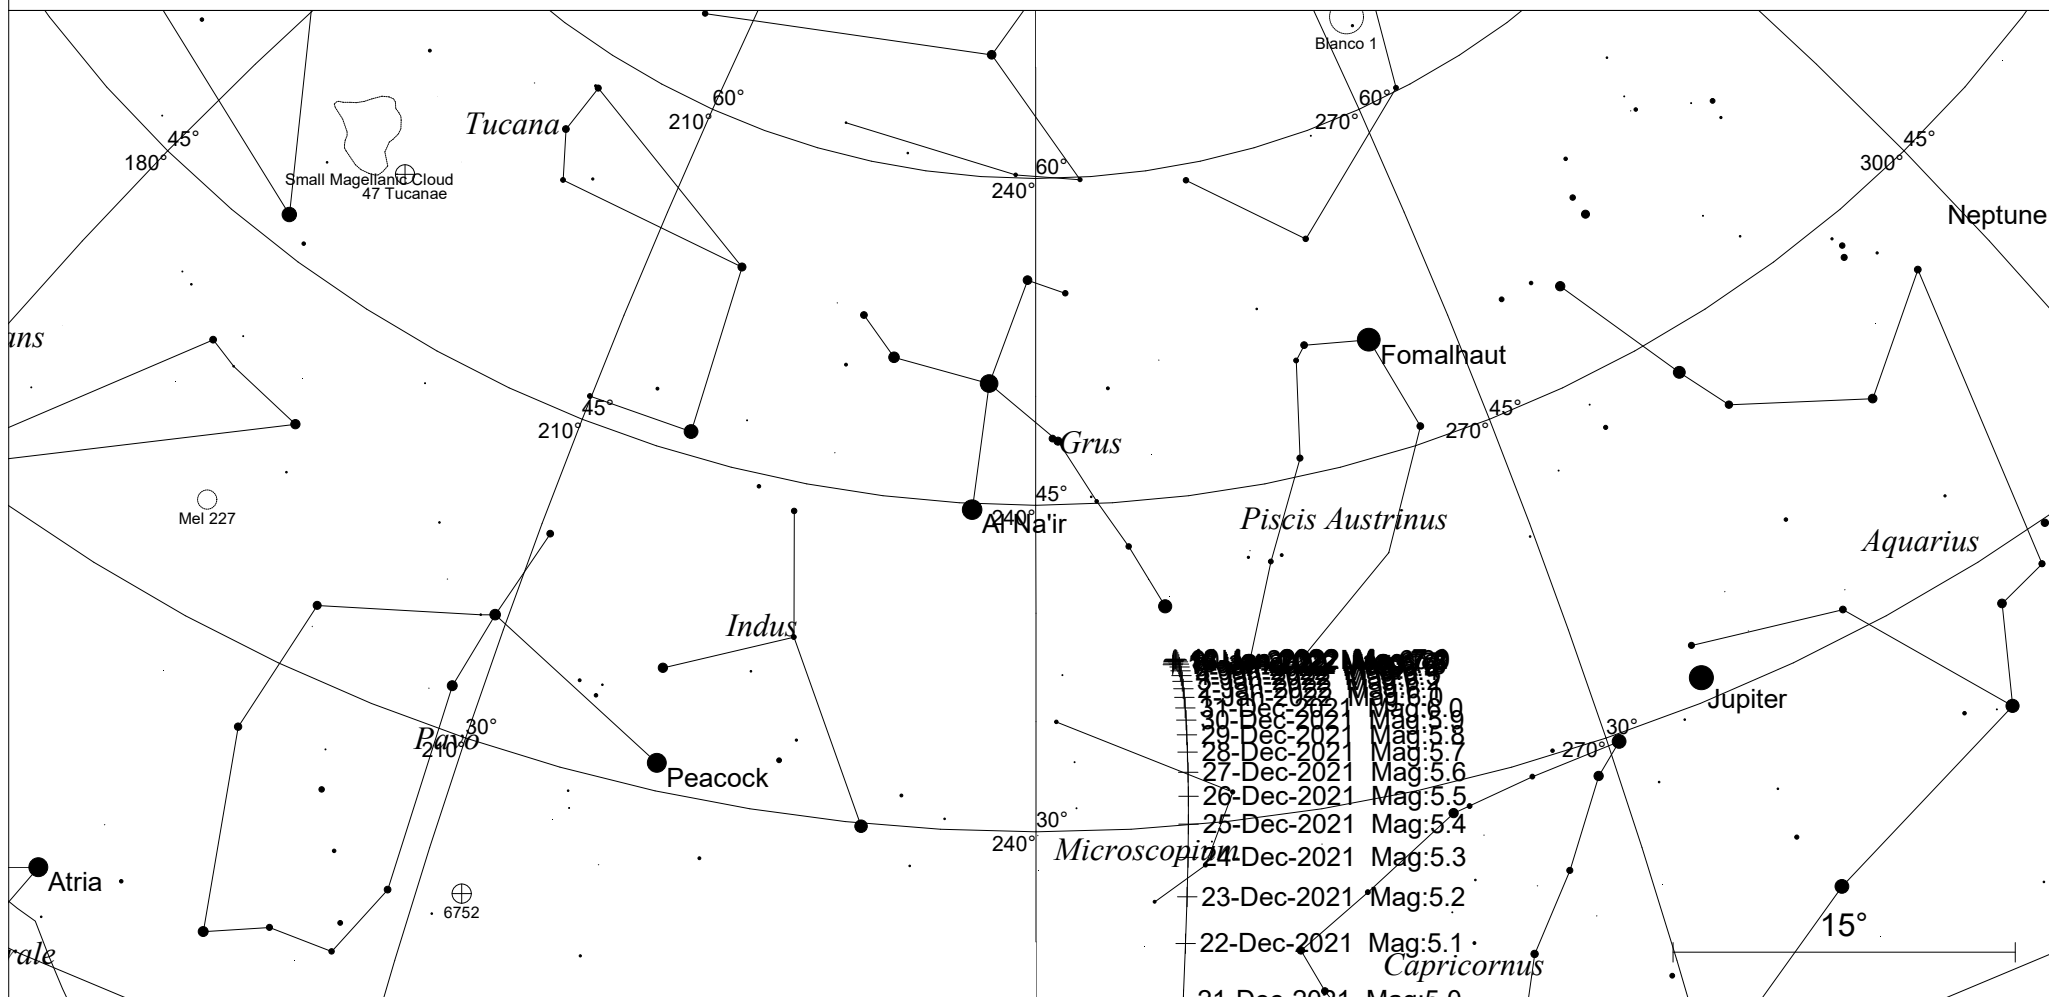

# Comet C/2021 A1 sotters map, western horizon

- 21-Dec-2021 Mag:5.0
- 22-Dec-2021 Mag:5.1
- 23-Dec-2021 Mag:5.2
- 24-Dec-2021 Mag:5.3
- 25-Dec-2021 Mag:5.4
- 26-Dec-2021 Mag:5.5
- 27-Dec-2021 Mag:5.6
- 28-Dec-2021 Mag:5.7
- 29-Dec-2021 Mag:5.8
- 30-Dec-2021 Mag:5.9
- 31-Dec-2021 Mag:6.0

### SYMBOLS

- Multiple star
- Variable star
- ☄ Comet
- Galaxy
- Bright nebula
- Dark nebula
- ⊕ Globular cluster
- Open cluster
- ⊕ Planetary nebula
- ⊗ Quasar
- △ Radio source
- × X-ray source
- Other object

This map shows the western sky as seen from Melbourne at Nautical twilight, 60 minutes after sunset.

Similar views will be seen at other locations at the equivalent time (60 minutes after sunset).

Local Time: 21:33:40 18-Dec-2021  
 Location: 34° 55' 12" S 138° 34' 48" E

UTC: 11:03:40 18-Dec-2021  
 RA: 22h13m37s Dec: -43° 59' Field: 90.0°

Sidereal Time: 02:07:06  
 Julian Day: 2459566.9609