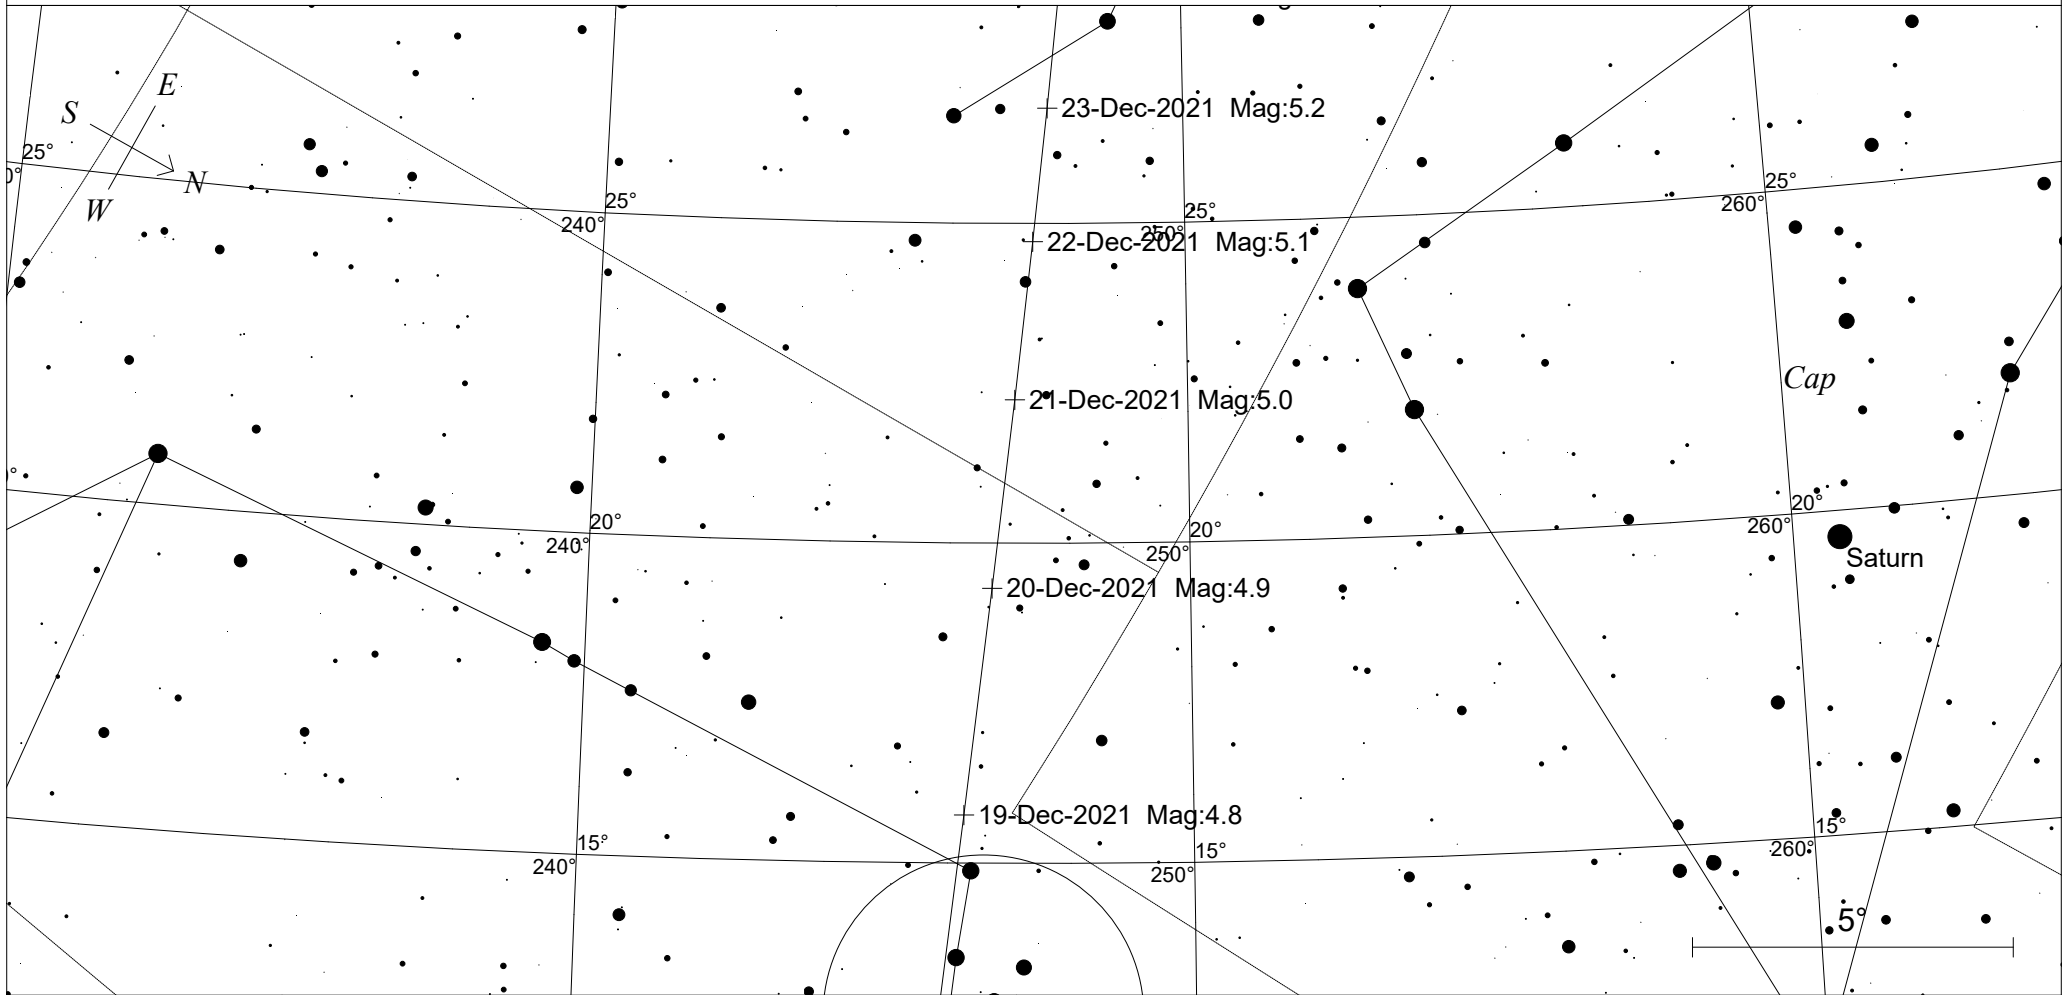

Comet C/2021 A1 binocular map, western horizon

STARS		SYMBOLS	
● <3	● >8	● Multiple star	□ Dark nebula
● 4		○ Variable star	⊕ Globular cluster
● 5		☄ Comet	⊙ Open cluster
● 6		☉ Galaxy	⊕ Planetary nebula
● 7		□ Bright nebula	⊗ Quasar
			△ Radio source
			× X-ray source
			○ Other object

This map shows a chart suitable for use with binoculars. The circle represents the approximate field of view of 10x50 binoculars. Use in conjunction with the spotters map.

Local Time: 21:33:40 18-Dec-2021 UTC: 11:03:40 18-Dec-2021 Sidereal Time: 02:07:06
 Location: 34° 55' 12" S 138° 34' 48" E RA: 20h29m03s Dec: -29° 46' Field: 32.0° Julian Day: 2459566.9609