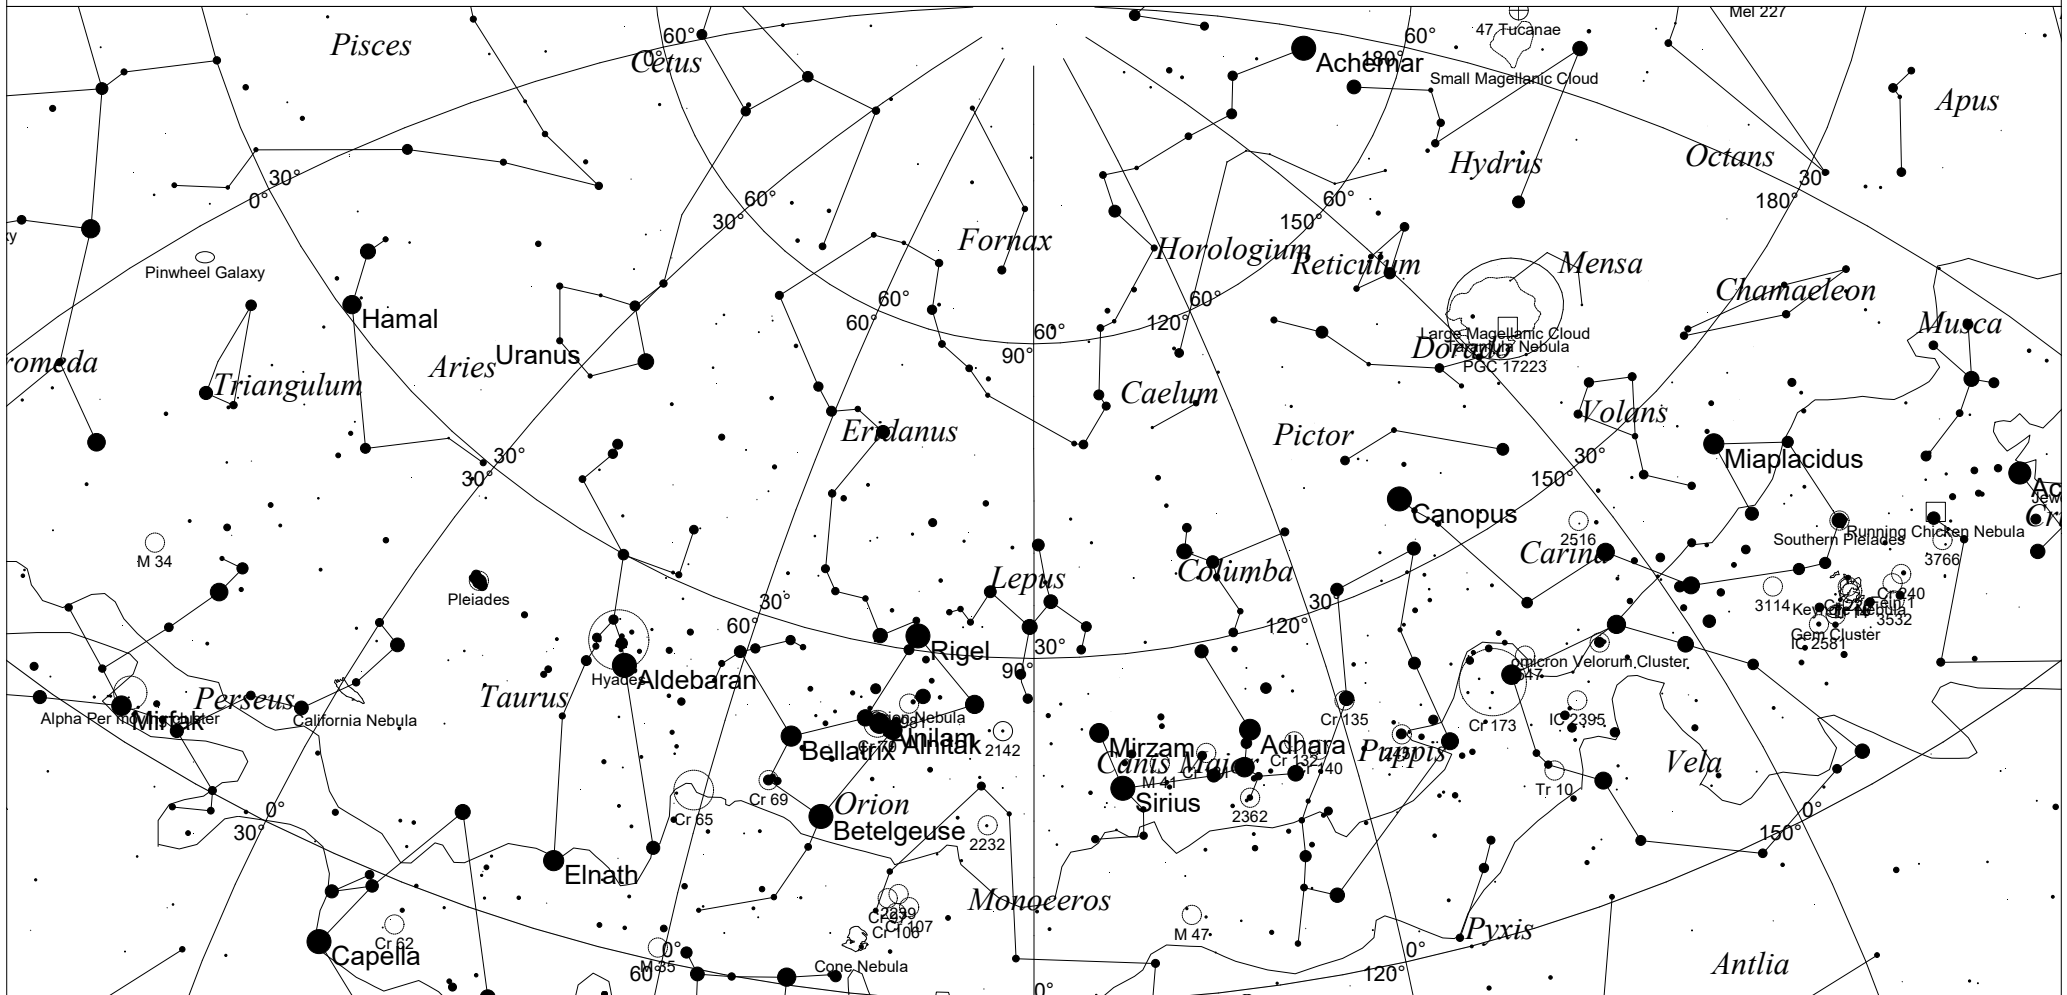

December Sky - East

STARS		SYMBOLS		
● <1	● >5.5	● Multiple star	□ Dark nebula	△ Radio source
● 2	○ Variable star	⊕ Globular cluster	× X-ray source	○ Other object
● 3	☄ Comet	○ Open cluster		
● 4	☄ Galaxy	⊙ Planetary nebula		
● 5	□ Bright nebula	⊞ Quasar		

This map shows the Eastern sky as seen from Melbourne at:
 10.00 pm 1 December
 9.00 pm 15 December
 8.00 pm 30 December
 Time is AEDST. Similar views will be seen in other locations at the equivalent local time (eg 10.00 pm ACDST Adelaide) or 1 hour earlier in non-daylight saving states.

Local Time: 22:00:00 1-Dec-2021 UTC: 11:30:00 1-Dec-2021 Sidereal Time: 01:26:29
 Location: 34° 55' 12" S 138° 34' 48" E RA: 4h49m09s Dec: -23° 52' Field: 90.0° Julian Day: 2459549.9792