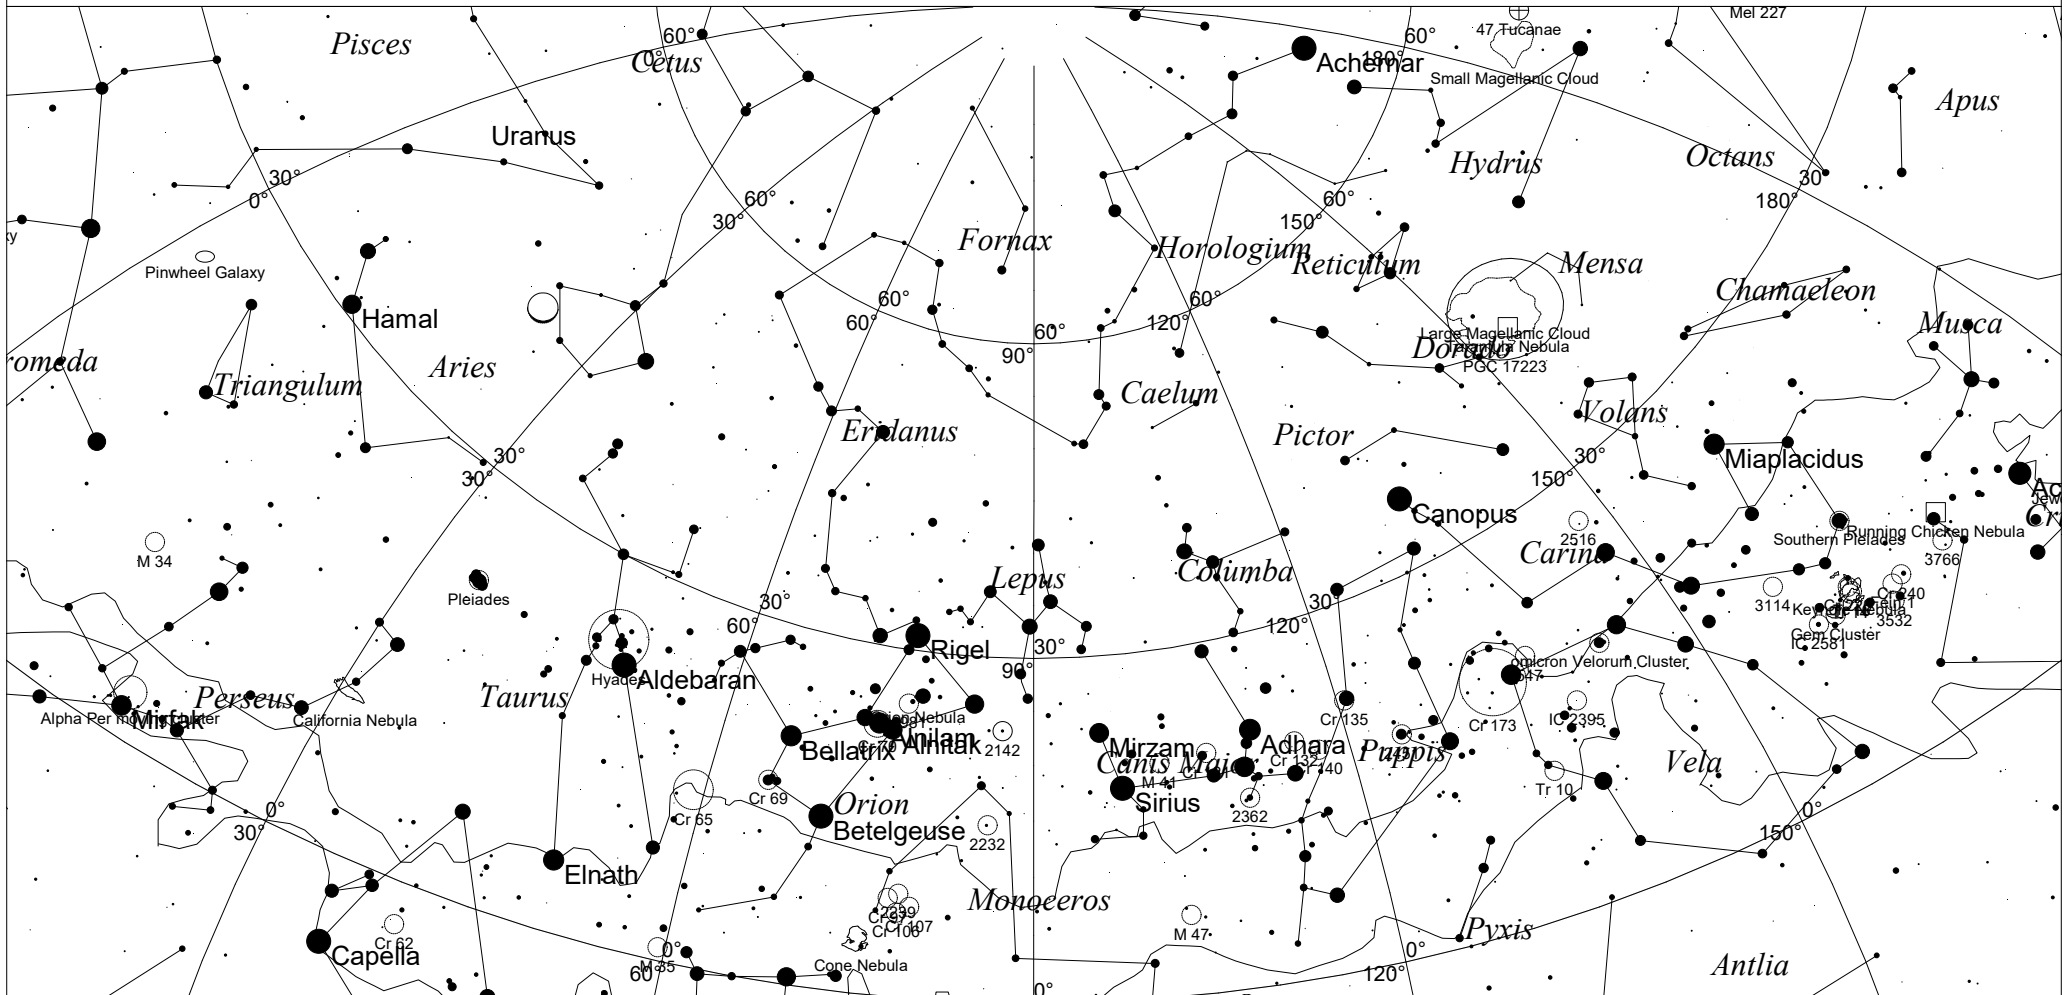

December Sky - East

STARS		SYMBOLS		
● <1	● >5.5	● Multiple star	□ Dark nebula	△ Radio source
● 2	○ Variable star	⊕ Globular cluster	× X-ray source	○ Other object
● 3	☄ Comet	○ Open cluster		
● 4	☄ Galaxy	⊙ Planetary nebula		
● 5	□ Bright nebula	⊞ Quasar		

This map shows the Eastern sky as seen from Melbourne at:
 10.00 pm 1 December
 9.00 pm 15 December
 8.00 pm 30 December
 Time is AEDST. Similar views will be seen in other locations at the equivalent local time (eg 10.00 pm ACDST Adelaide) or 1 hour earlier in non-daylight saving states.

Local Time: 22:00:00 1-Dec-2017 UTC: 11:30:00 1-Dec-2017 Sidereal Time: 01:26:22
 Location: 34° 55' 12" S 138° 34' 48" E RA: 4h49m02s Dec: -23° 52' Field: 90.0° Julian Day: 2458088.9792