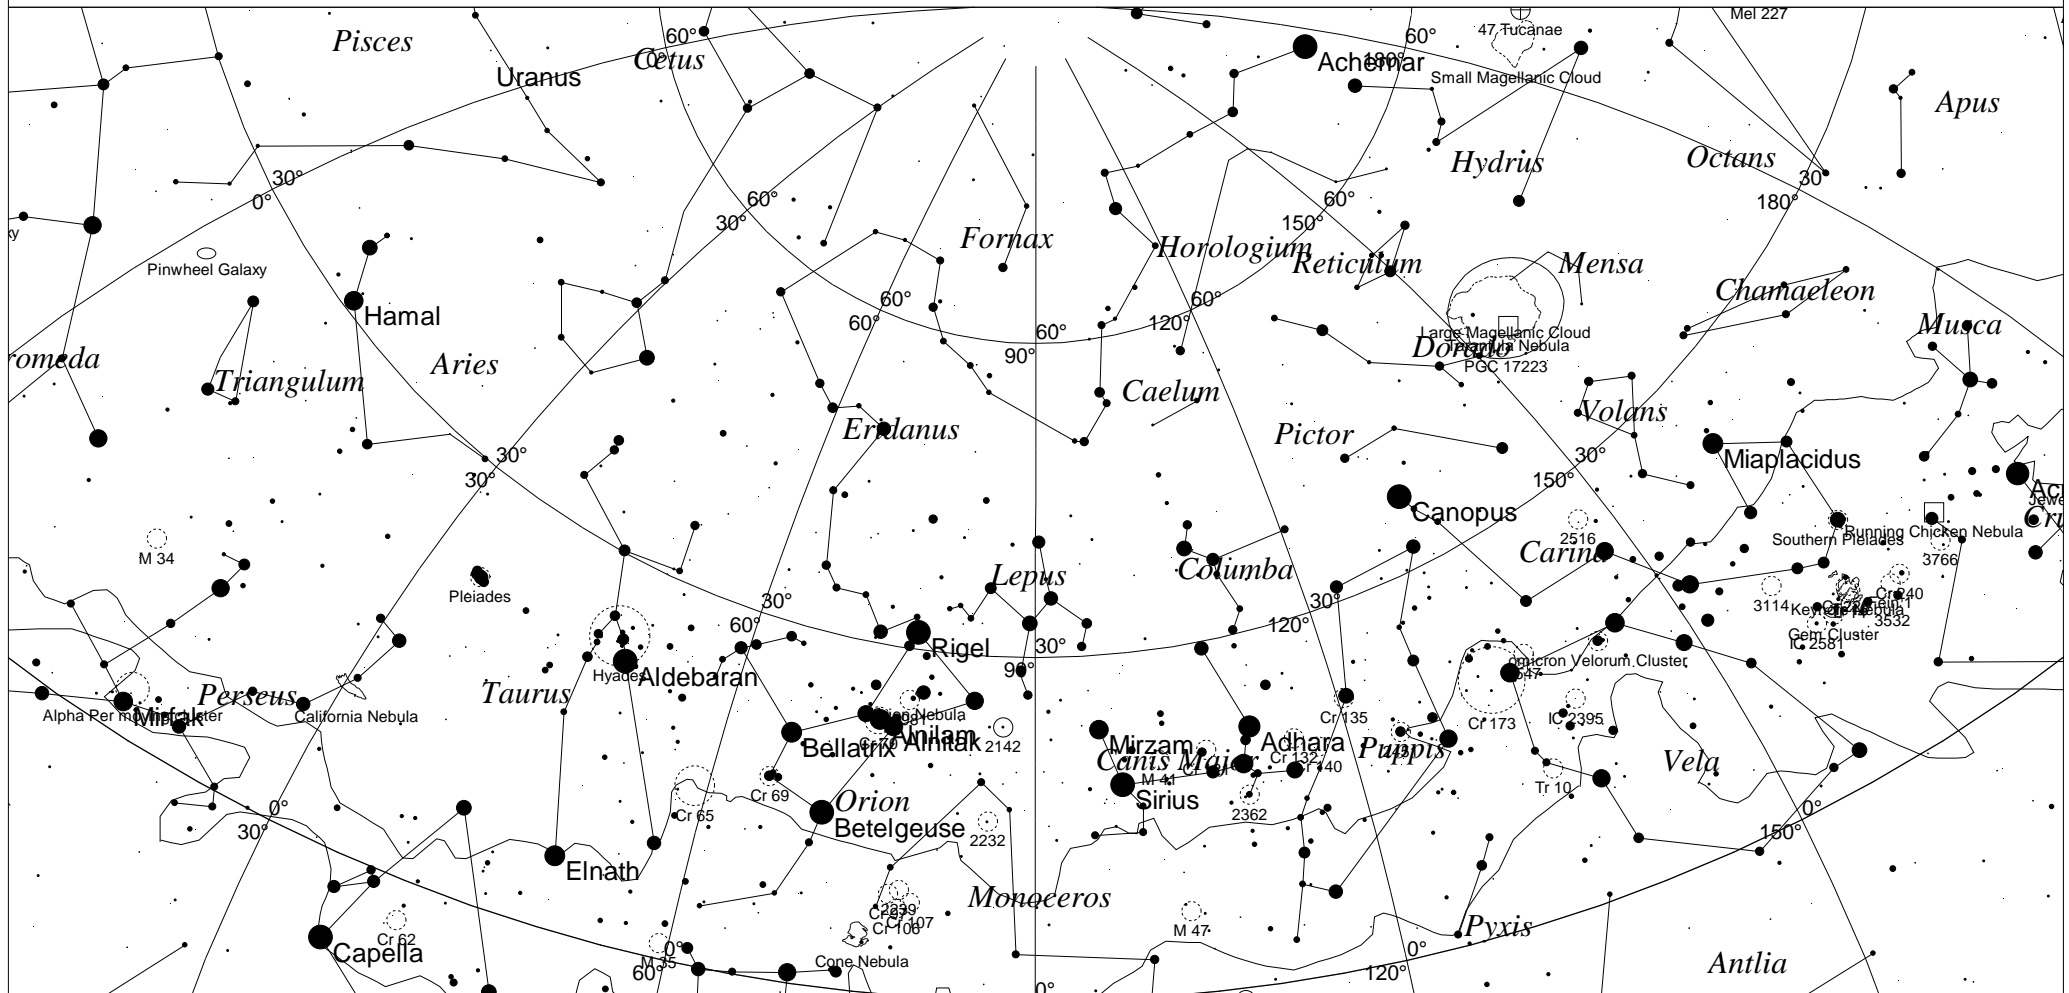

December Sky - East

STARS		SYMBOLS		
● <1	● >5.5	● Multiple star	☐ Dark nebula	△ Radio source
● 2		○ Variable star	⊕ Globular cluster	× X-ray source
● 3		☄ Comet	☉ Open cluster	○ Other object
● 4		☄ Galaxy	♁ Planetary nebula	
● 5		☐ Bright nebula	☉ Quasar	

This map shows the Eastern sky as seen from Melbourne at:
 10.00 pm 1 December
 9.00 pm 15 December
 8.00 pm 30 December
 Time is AEDST. Similar views will be seen in other locations at the equivalent local time (eg 10.00 pm ACDST Adelaide) or 1 hour earlier in non-daylight saving states.