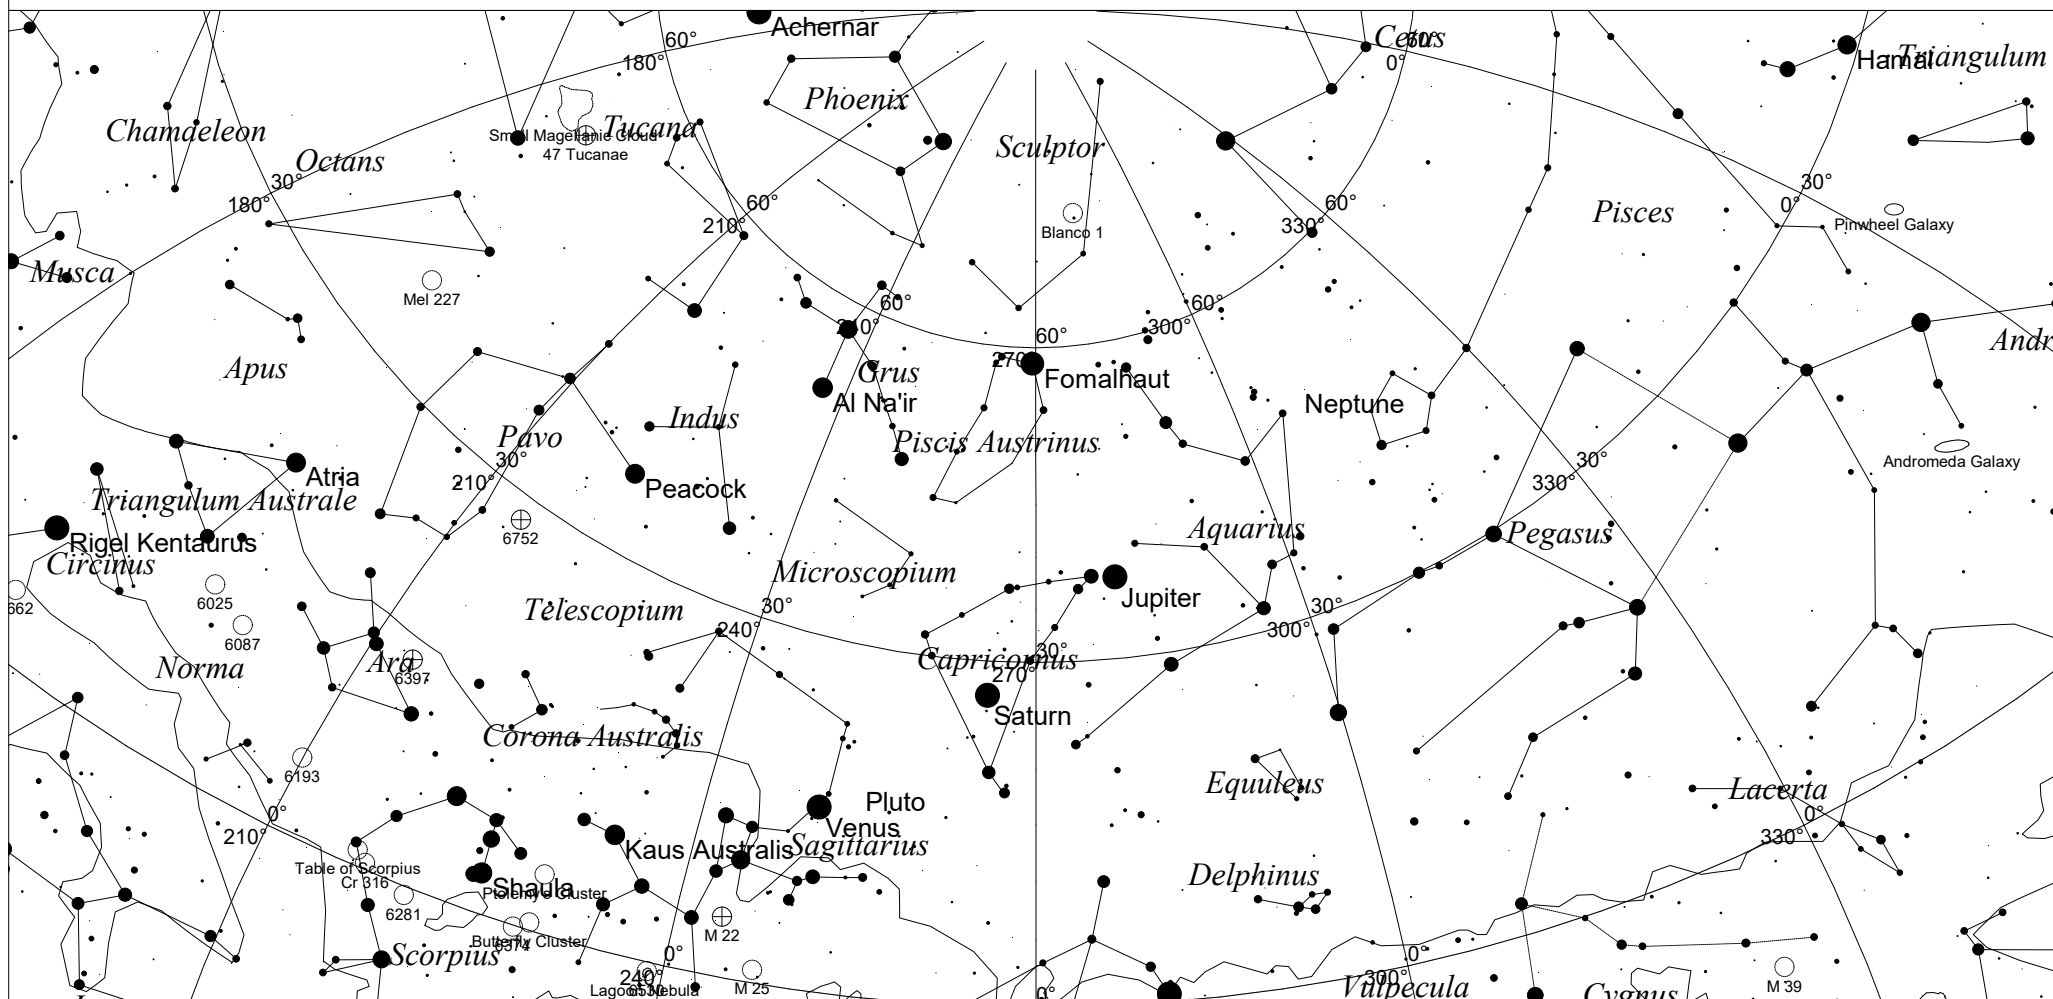

# December Sky - West

## SYMBOLS

- Multiple star
- Variable star
- ☄ Comet
- Galaxy
- Bright nebula
- Dark nebula
- ⊕ Globular cluster
- Open cluster
- ⊕ Planetary nebula
- ⊗ Quasar
- △ Radio source
- × X-ray source
- Other object

This map shows the Western sky as seen from Melbourne at:

- 10.00 pm 1 December
  - 9.00 pm 15 December
  - 8.00 pm 30 December
- Time is AEDST. Similar views will be seen in other locations at the equivalent local time (eg 10.00 pm ACDST Adelaide) or 1 hour earlier in non-daylight saving states.

Local Time: 22:00:00 1-Dec-2021  
 Location: 34° 55' 12" S 138° 34' 48" E

UTC: 11:30:00 1-Dec-2021  
 RA: 22h03m50s Dec: -23° 52' Field: 90.0°

Sidereal Time: 01:26:29  
 Julian Day: 2459549.9792