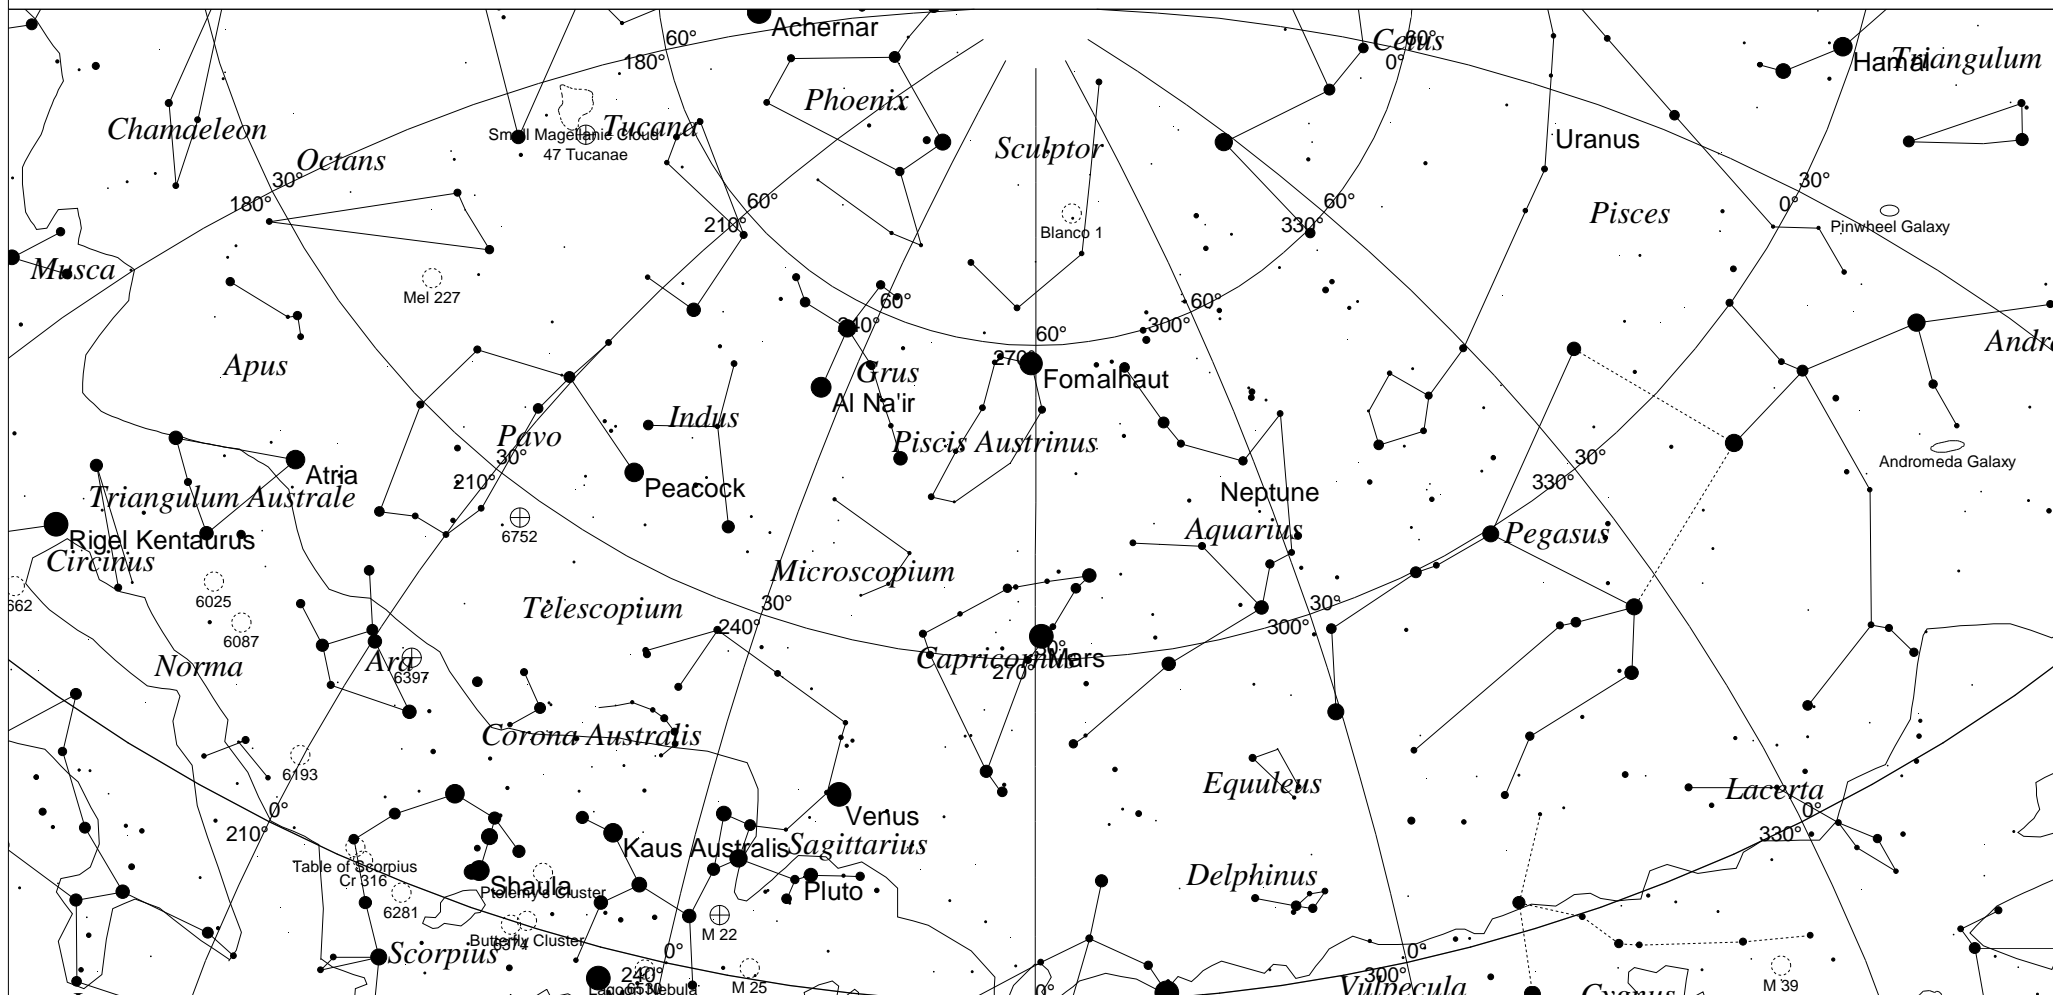

December Sky - West

STARS		SYMBOLS		
● <1	● >5.5	● Multiple star	☐ Dark nebula	△ Radio source
● 2		○ Variable star	⊕ Globular cluster	× X-ray source
● 3		☄ Comet	☉ Open cluster	○ Other object
● 4		☾ Galaxy	♁ Planetary nebula	
● 5		☐ Bright nebula	♁ Quasar	

This map shows the Western sky as seen from Melbourne at:
 10.00 pm 1 December
 9.00 pm 15 December
 8.00 pm 30 December
 Time is AEDST. Similar views will be seen in other locations at the equivalent local time (eg 10.00 pm ACDST Adelaide) or 1 hour earlier in non-daylight saving states.

Local Time: 22:00:00 1-Dec-2016
 Location: 34° 55' 12" S 138° 34' 48" E
 UTC: 11:30:00 1-Dec-2016
 RA: 22h04m40s Dec: -23° 52' Field: 90.0°
 Sidereal Time: 01:27:19
 Julian Day: 2457723.9792