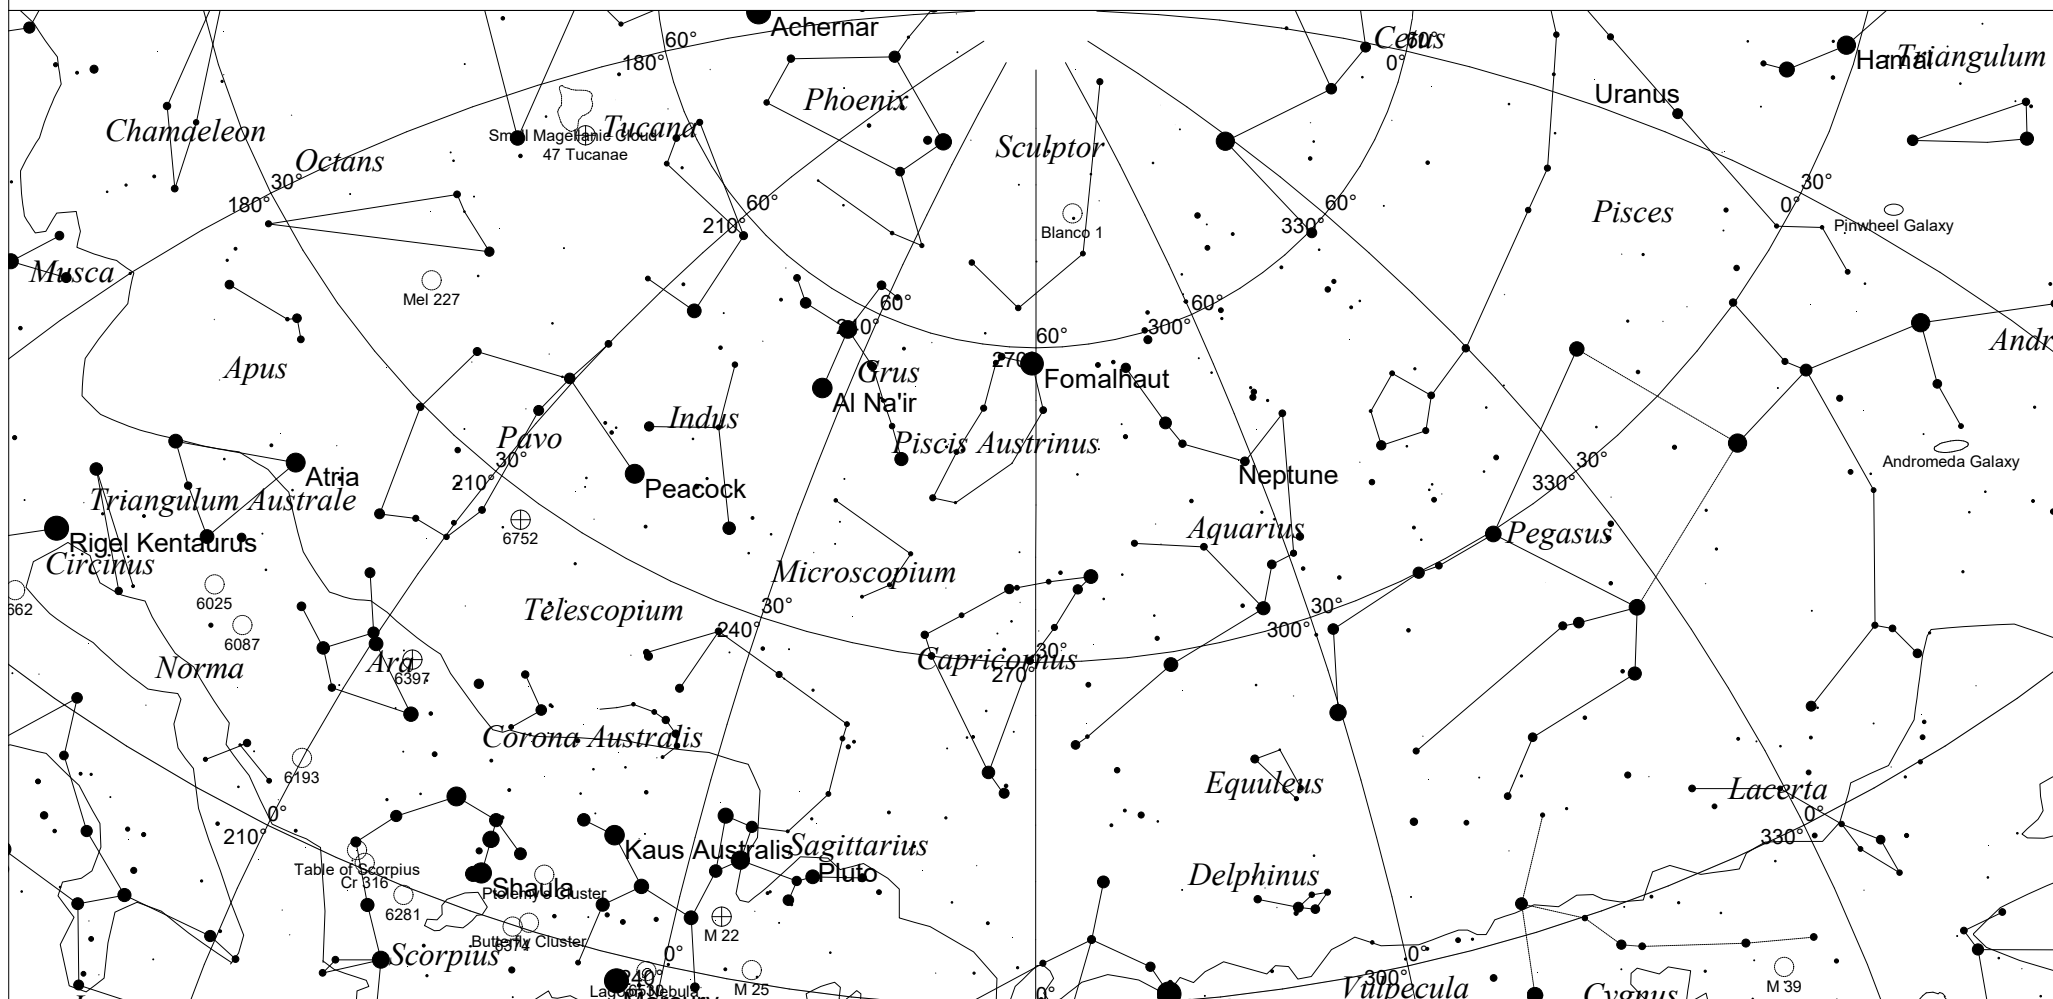

# December Sky - West

STARS		SYMBOLS		
● <1	● >5.5	● Multiple star	□ Dark nebula	△ Radio source
● 2		○ Variable star	⊕ Globular cluster	× X-ray source
● 3		☄ Comet	○ Open cluster	○ Other object
● 4		○ Galaxy	⊙ Planetary nebula	
● 5		□ Bright nebula	⊞ Quasar	

This map shows the Western sky as seen from Melbourne at:  
 10.00 pm 1 December  
 9.00 pm 15 December  
 8.00 pm 30 December  
 Time is AEDST. Similar views will be seen in other locations at the equivalent local time (eg 10.00 pm ACDST Adelaide) or 1 hour earlier in non-daylight saving states.

Local Time: 22:00:00 1-Dec-2017  
 Location: 34° 55' 12" S 138° 34' 48" E

UTC: 11:30:00 1-Dec-2017  
 RA: 22h03m43s Dec: -23° 52' Field: 90.0°

Sidereal Time: 01:26:22  
 Julian Day: 2458088.9792