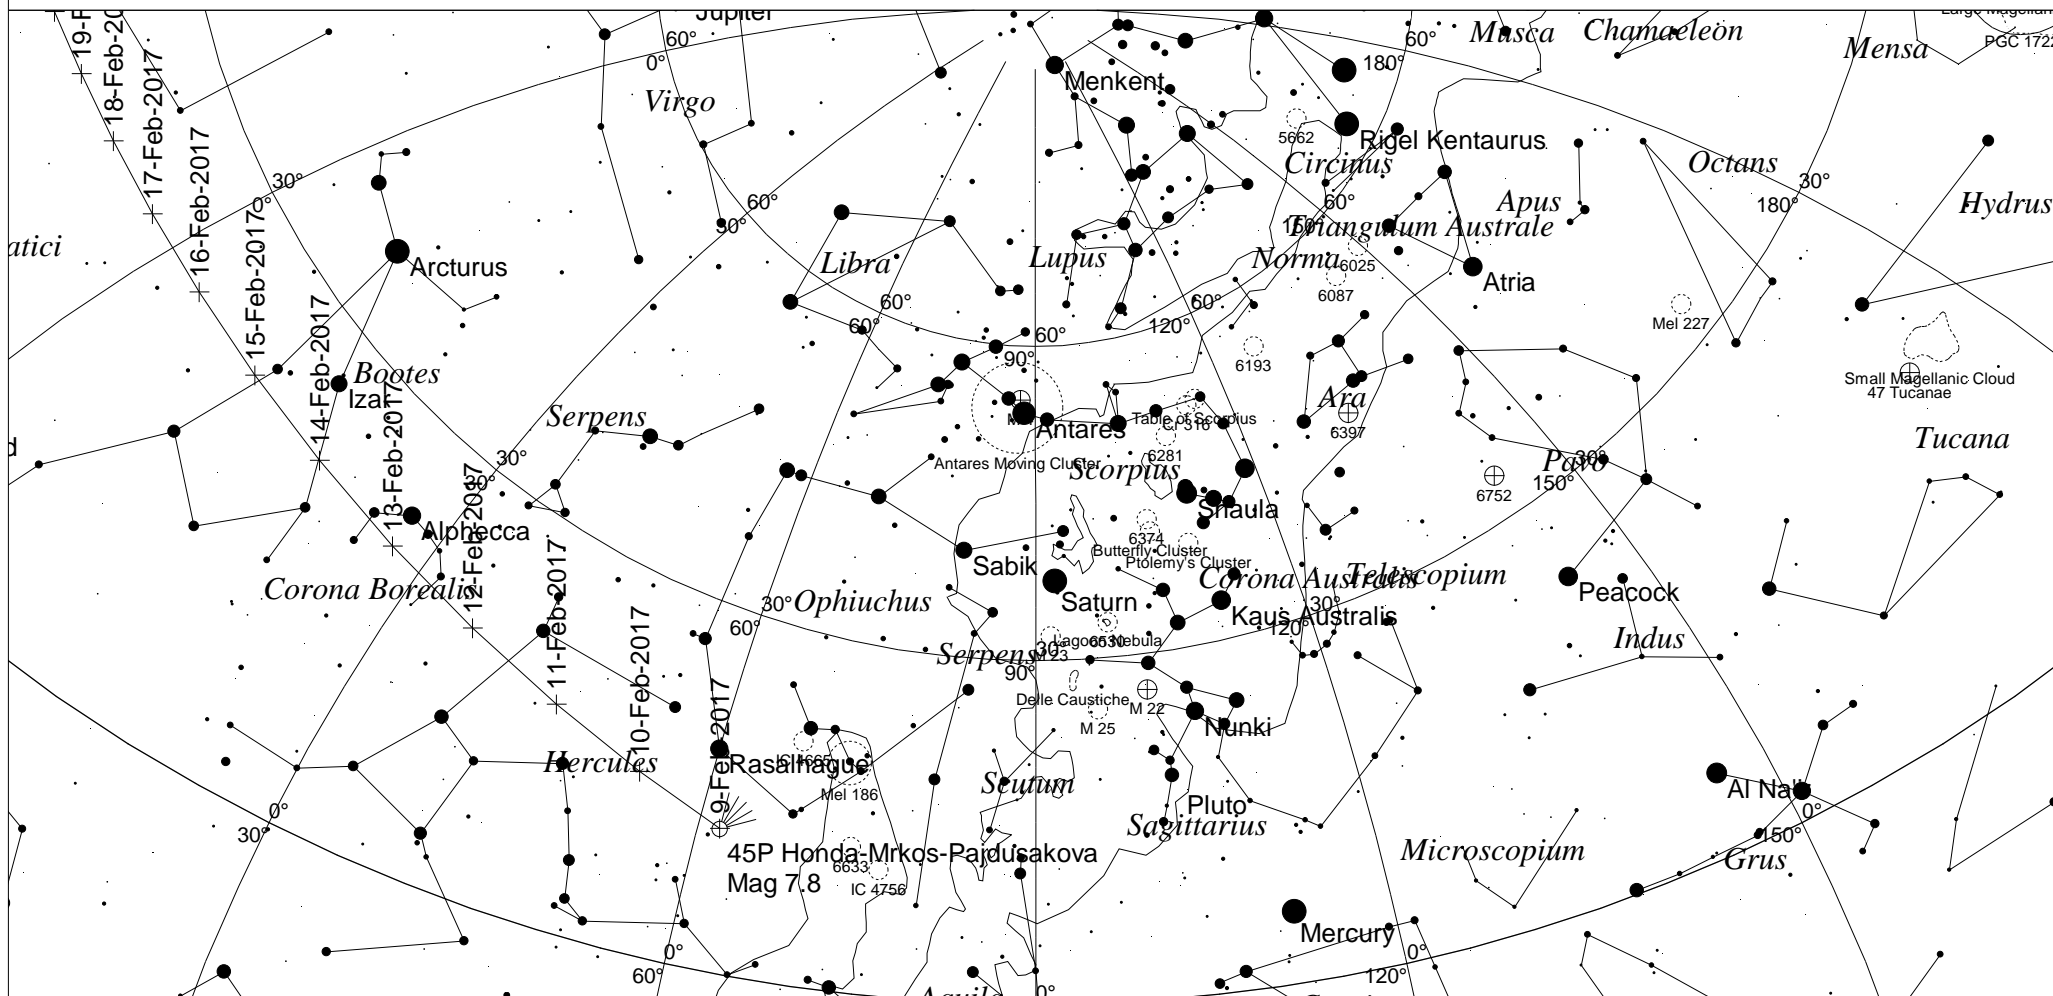

February Morning Sky - 45P spotters Map

STARS		SYMBOLS		
● <1	● >5.5	● Multiple star	☐ Dark nebula	△ Radio source
● 2		○ Variable star	⊕ Globular cluster	× X-ray source
● 3		☄ Comet	○ Open cluster	○ Other object
● 4		☉ Galaxy	⊕ Planetary nebula	
● 5		☐ Bright nebula	⊗ Quasar	

This map shows the Eastern sky as seen from Melbourne at nautical twilight, an hour before sunrise, with the track of comet 45P

Local Time: 05:43:56 9-Feb-2017
 Location: 34° 55' 12" S 138° 34' 48" E

UTC: 19:13:56 8-Feb-2017
 RA: 17h07m14s Dec: -23° 52' Field: 90.0°

Sidereal Time: 13:44:34
 Julian Day: 2457793.3013