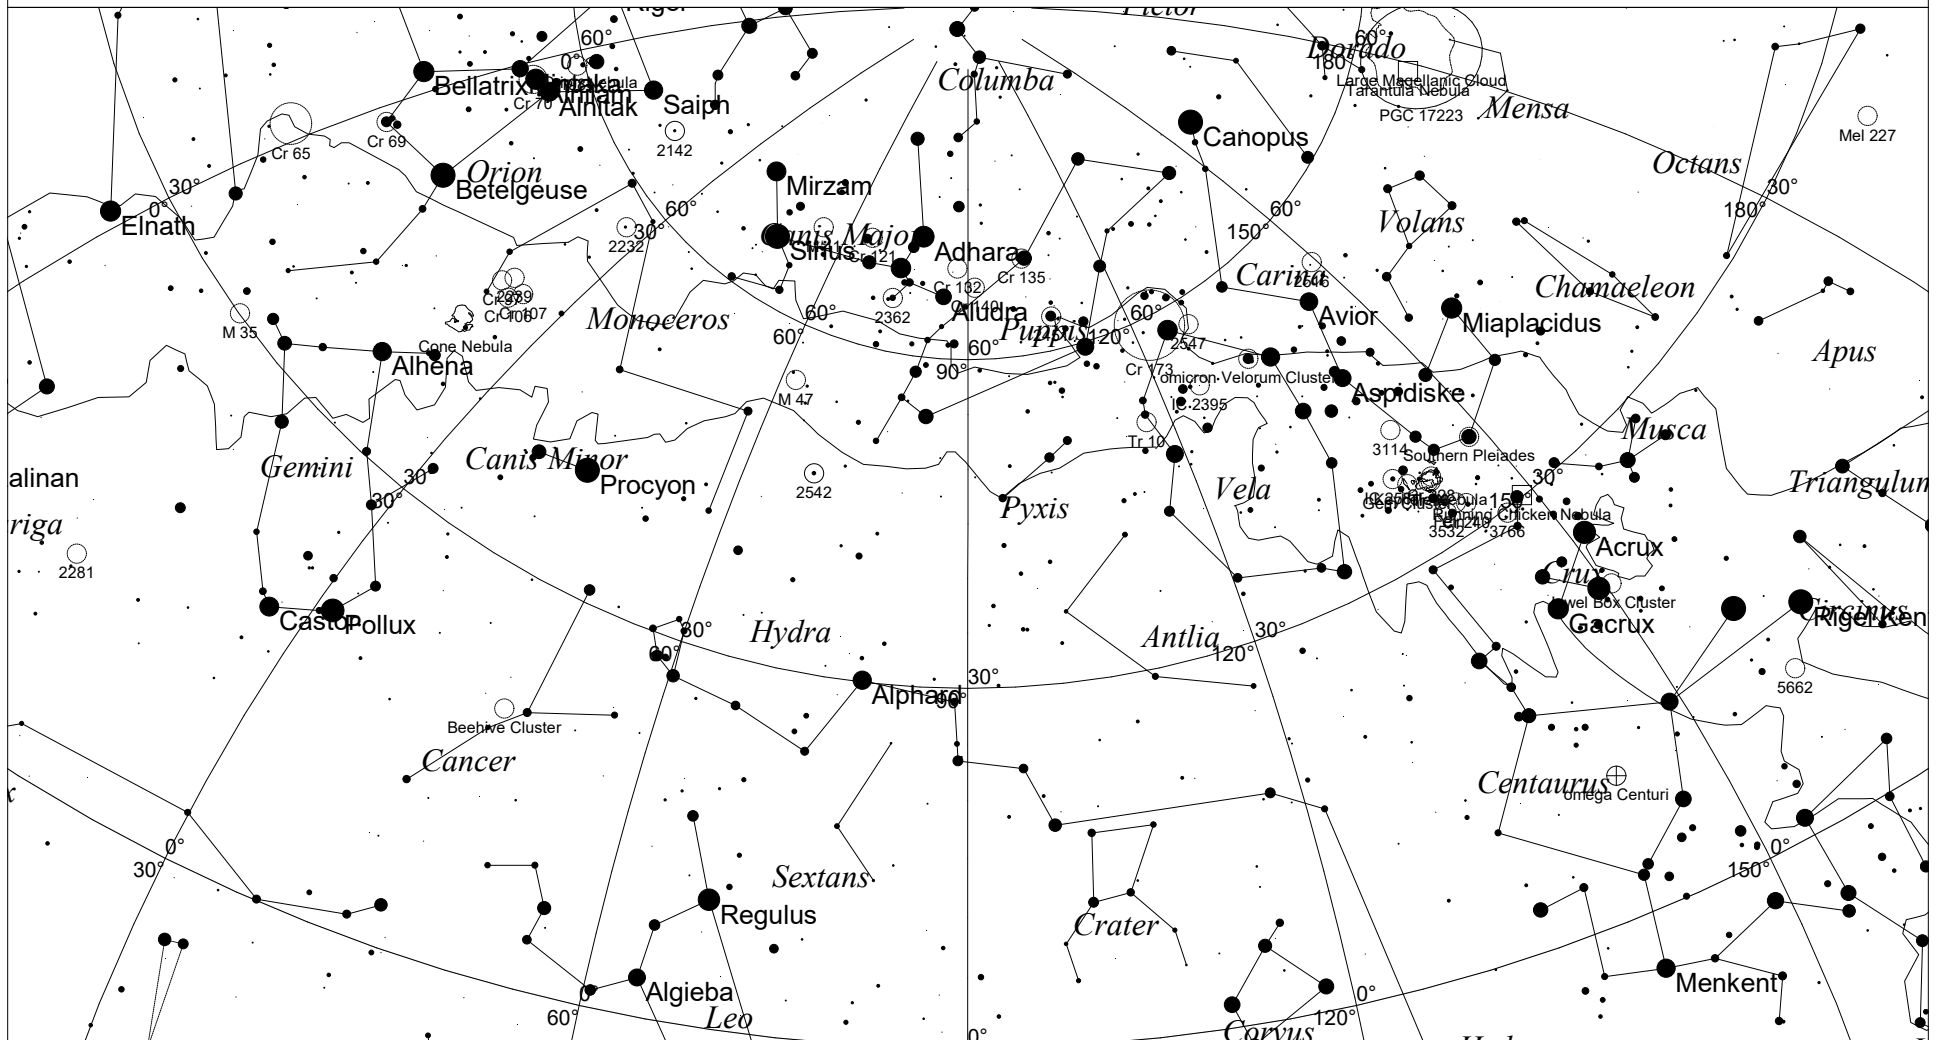

# February Sky - East

STARS		SYMBOLS		
● <1	● >5.5	● Multiple star	◻ Dark nebula	△ Radio source
● 2	○ Variable star	⊕ Globular cluster	× X-ray source	○ Other object
● 3	☄ Comet	⊙ Open cluster		
● 4	☉ Galaxy	♁ Planetary nebula		
● 5	◻ Bright nebula	☉ Quasar		

This map shows the Eastern sky as seen from Melbourne at:  
 10.00 pm 1 February  
 9.00 pm 15 February  
 8.00 pm 28 February  
 Time is AEDST. Similar views will be seen in other locations at the equivalent local time (eg 10.00 pm ACDST,  
 Adelaide)

Local Time: 22:00:00 1-Feb-2021  
 Location: 34° 55' 12" S 138° 34' 48" E  
 UTC: 11:30:00 1-Feb-2021  
 RA: 8h54m33s Dec: -23° 52' Field: 90.0°  
 Sidereal Time: 05:31:53  
 Julian Day: 2459246.9792