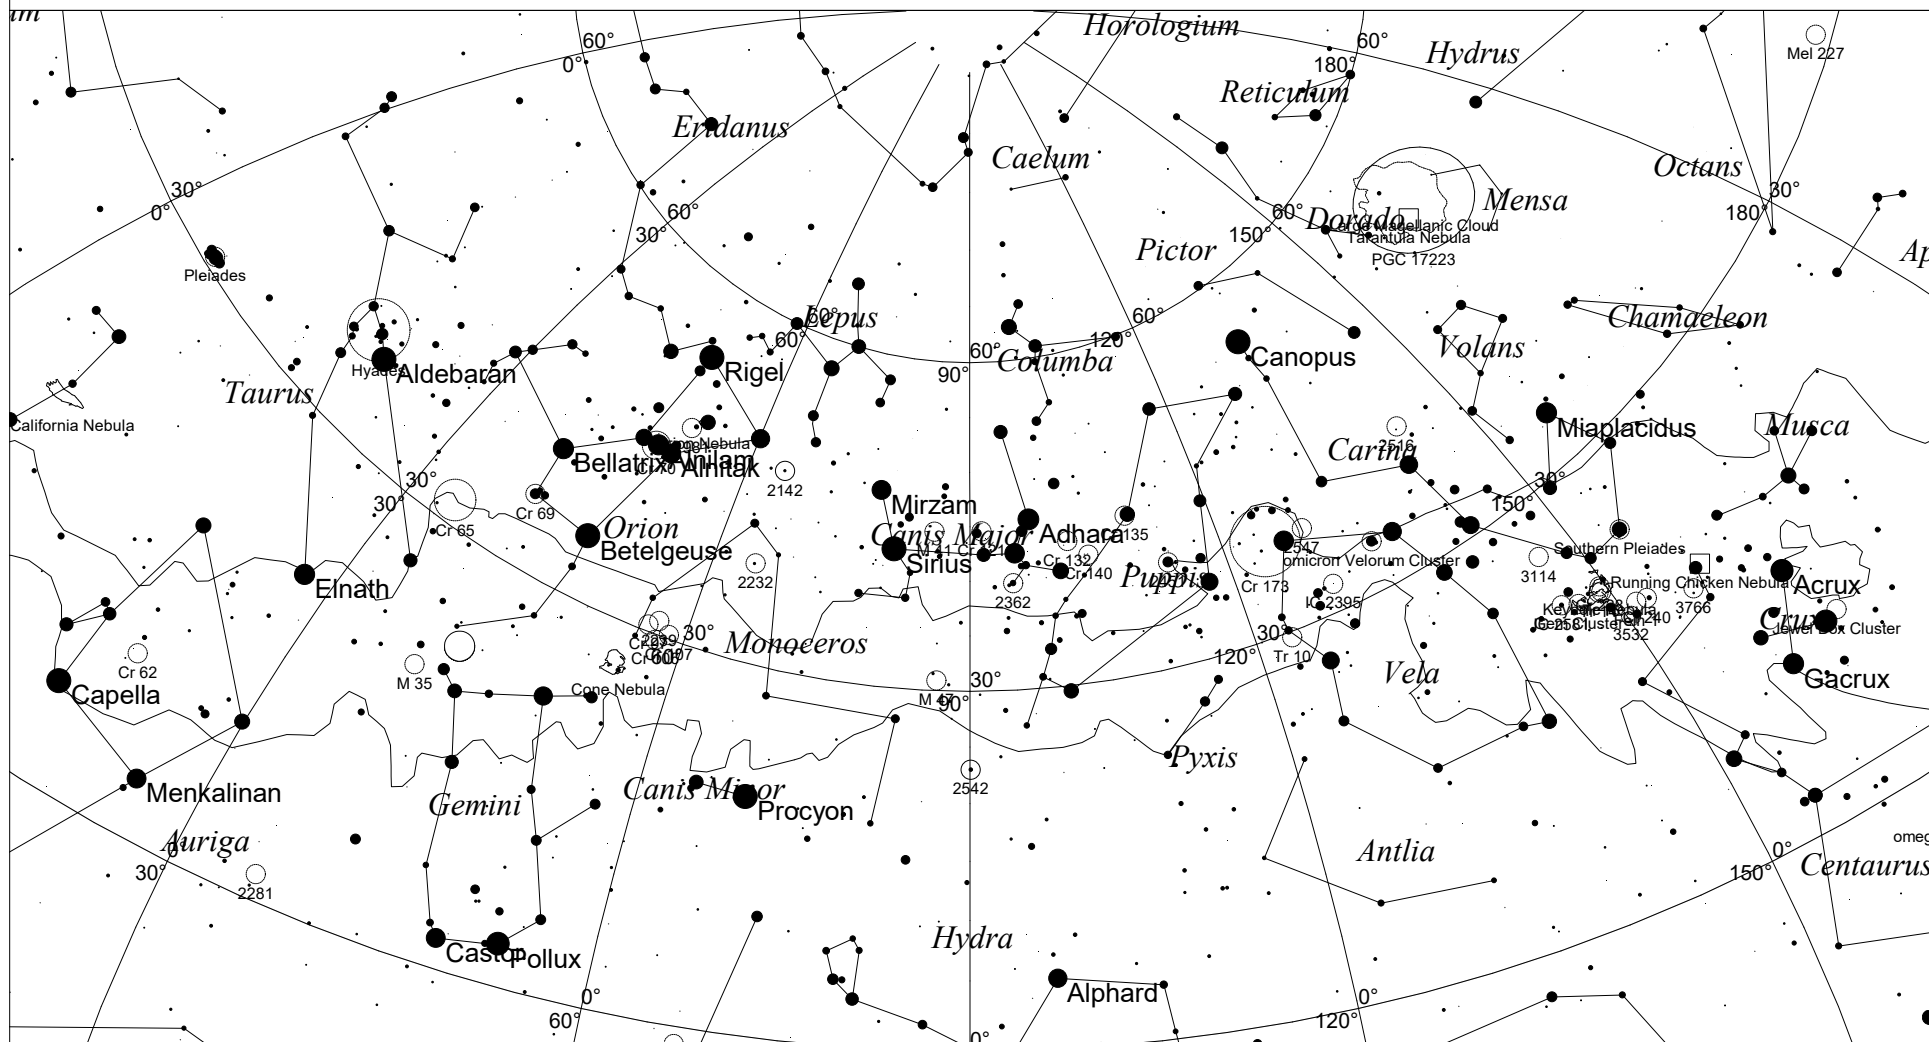

January Sky - East

STARS		SYMBOLS		
● <1	● >5.5	● Multiple star	◻ Dark nebula	△ Radio source
● 2	○ Variable star	⊕ Globular cluster	× X-ray source	○ Other object
● 3	☄ Comet	⊕ Open cluster		
● 4	☉ Galaxy	⊕ Planetary nebula		
● 5	◻ Bright nebula	⊕ Quasar		

This map shows the Eastern sky as seen from Melbourne at:
 10.00 pm 1 January
 9.00 pm 15 January
 8.00 pm 30 January
 Time is AEDST. Similar views will be seen in other locations at the equivalent local time (eg 10.00 pm ACDST Adelaide) or 1 hour earlier in non-daylight saving states.

Local Time: 22:00:00 1-Jan-2018
 Location: 34° 55' 12" S 138° 34' 48" E
 UTC: 11:30:00 1-Jan-2018
 RA: 6h51m15s Dec: -23° 52' Field: 90.0°
 Sidereal Time: 03:28:35
 Julian Day: 2458119.9792