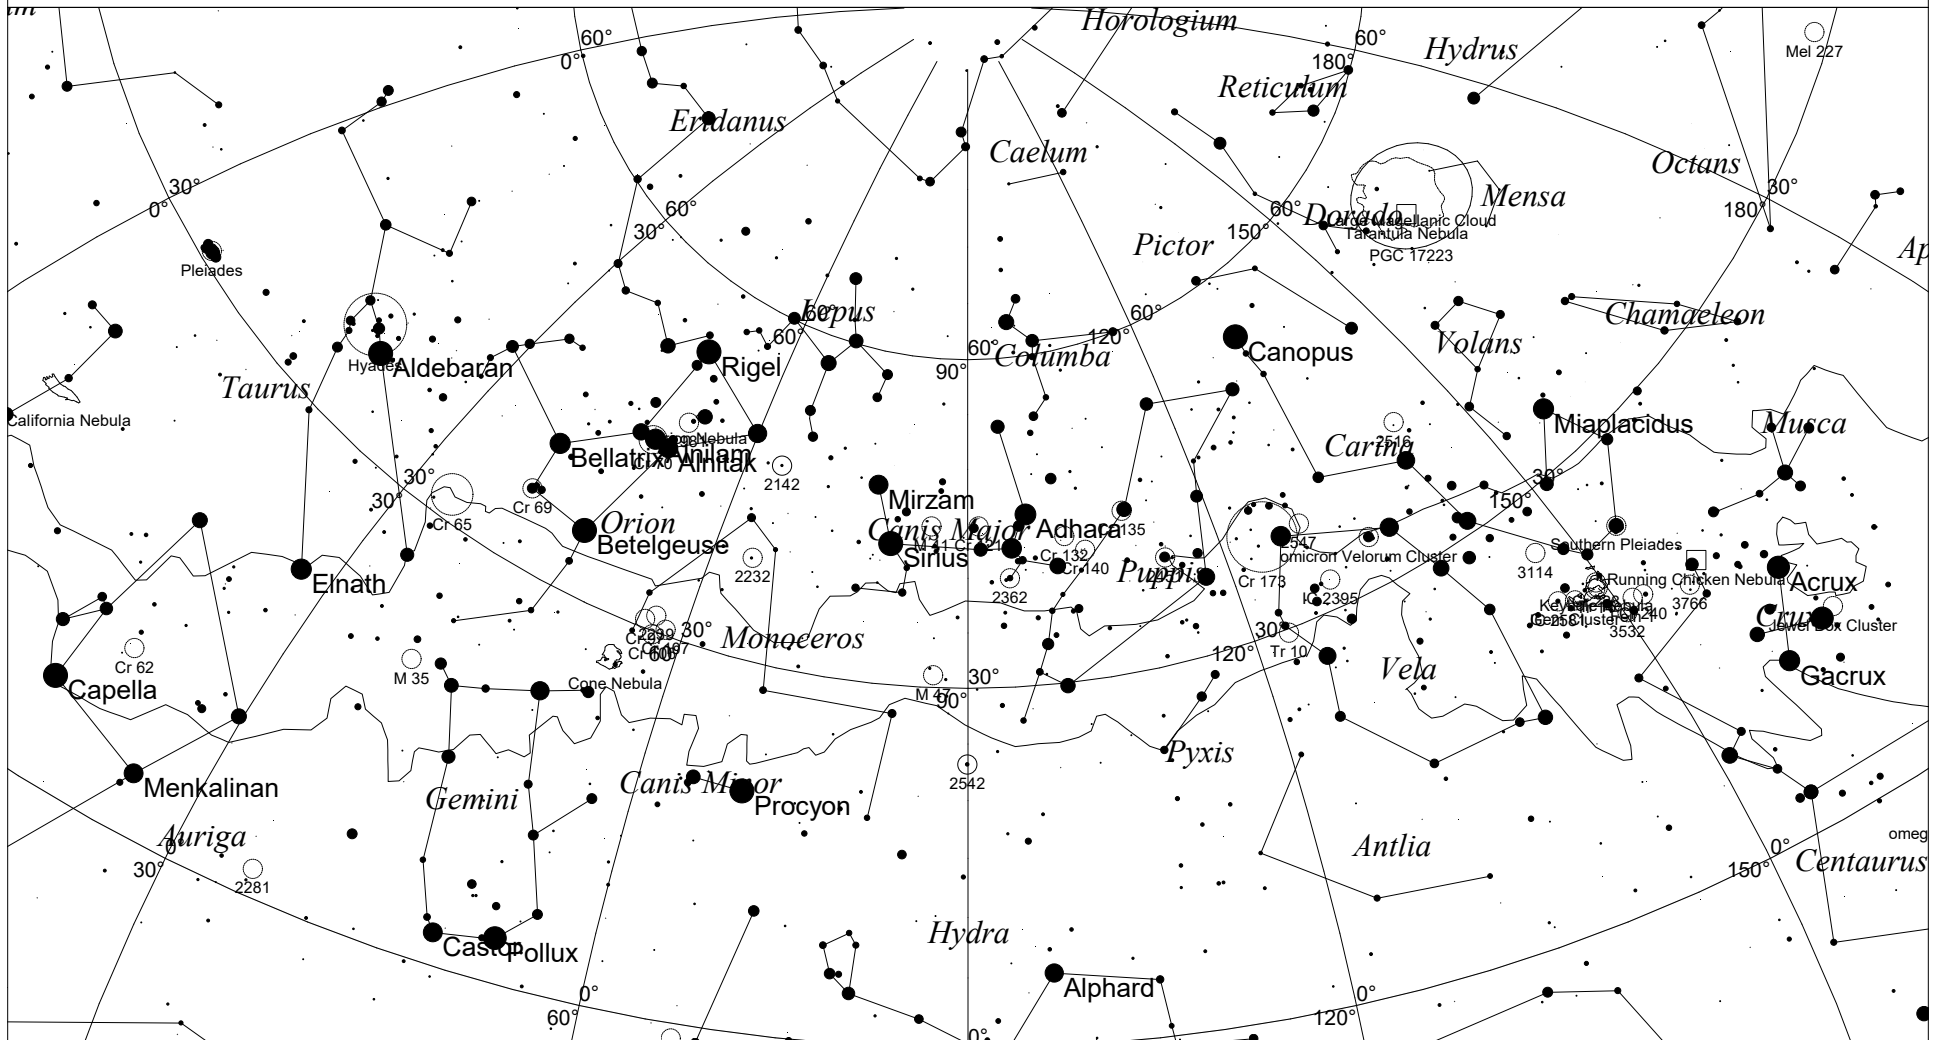

January Sky - East

STARS		SYMBOLS		
● <1	● >5.5	● Multiple star	◻ Dark nebula	△ Radio source
● 2	○ Variable star	⊕ Globular cluster	× X-ray source	○ Other object
● 3	☄ Comet	⊕ Open cluster		
● 4	☉ Galaxy	⊕ Planetary nebula		
● 5	◻ Bright nebula	⊕ Quasar		

This map shows the Eastern sky as seen from Melbourne at:
 10.00 pm 1 January
 9.00 pm 15 January
 8.00 pm 30 January
 Time is AEDST. Similar views will be seen in other locations at the equivalent local time (eg 10.00 pm ACDST Adelaide) or 1 hour earlier in non-daylight saving states.

Local Time: 22:00:00 1-Jan-2021
 Location: 34° 55' 12" S 138° 34' 48" E
 UTC: 11:30:00 1-Jan-2021
 RA: 6h52m20s Dec: -23° 52' Field: 90.0°
 Sidereal Time: 03:29:40
 Julian Day: 2459215.9792