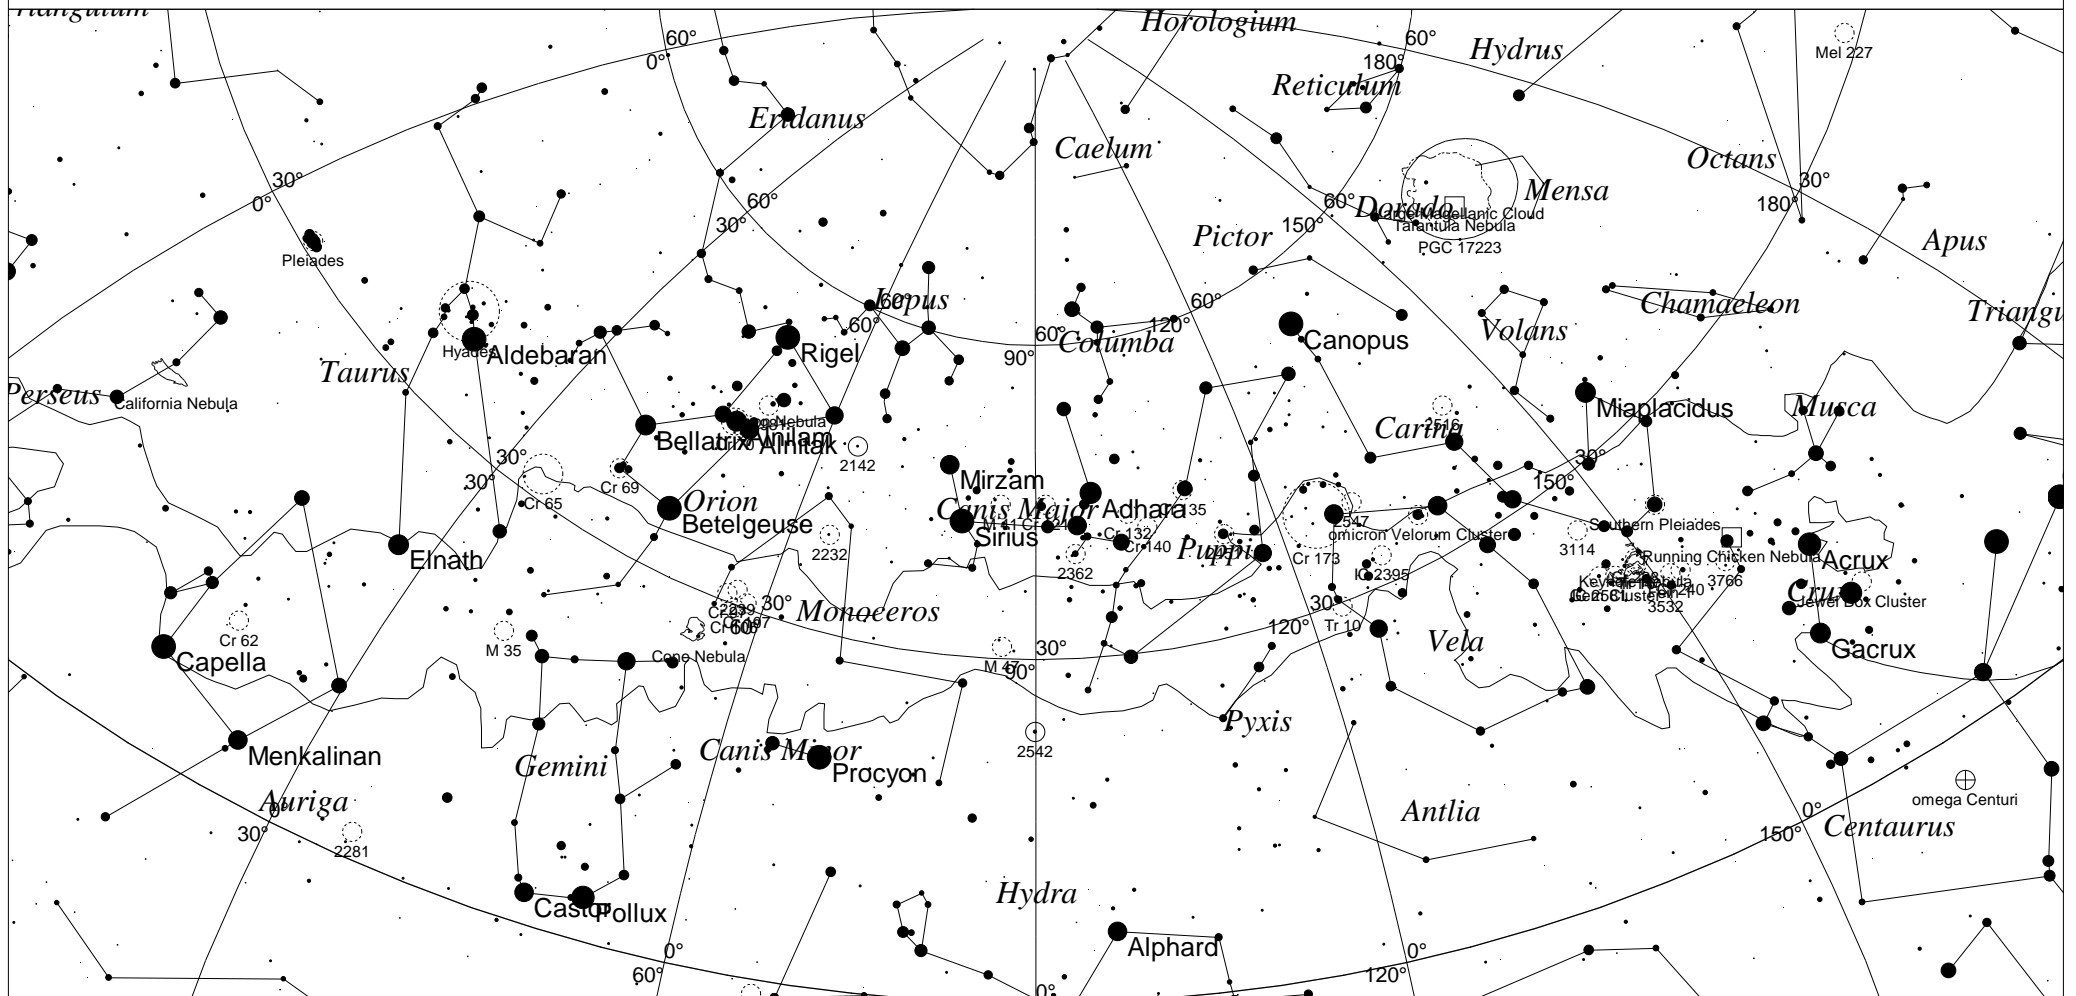

January Sky - East

STARS		SYMBOLS		
● <1	● >5.5	● Multiple star	☐ Dark nebula	△ Radio source
● 2		○ Variable star	⊕ Globular cluster	× X-ray source
● 3		☄ Comet	☉ Open cluster	○ Other object
● 4		☄ Galaxy	♁ Planetary nebula	
● 5		☐ Bright nebula	☉ Quasar	

This map shows the Eastern sky as seen from Melbourne at:
 10.00 pm 1 January
 9.00 pm 15 January
 8.00 pm 30 January
 Time is AEDST. Similar views will be seen in other locations at the equivalent local time (eg 10.00 pm ACDST Adelaide) or 1 hour earlier in non-daylight saving states.