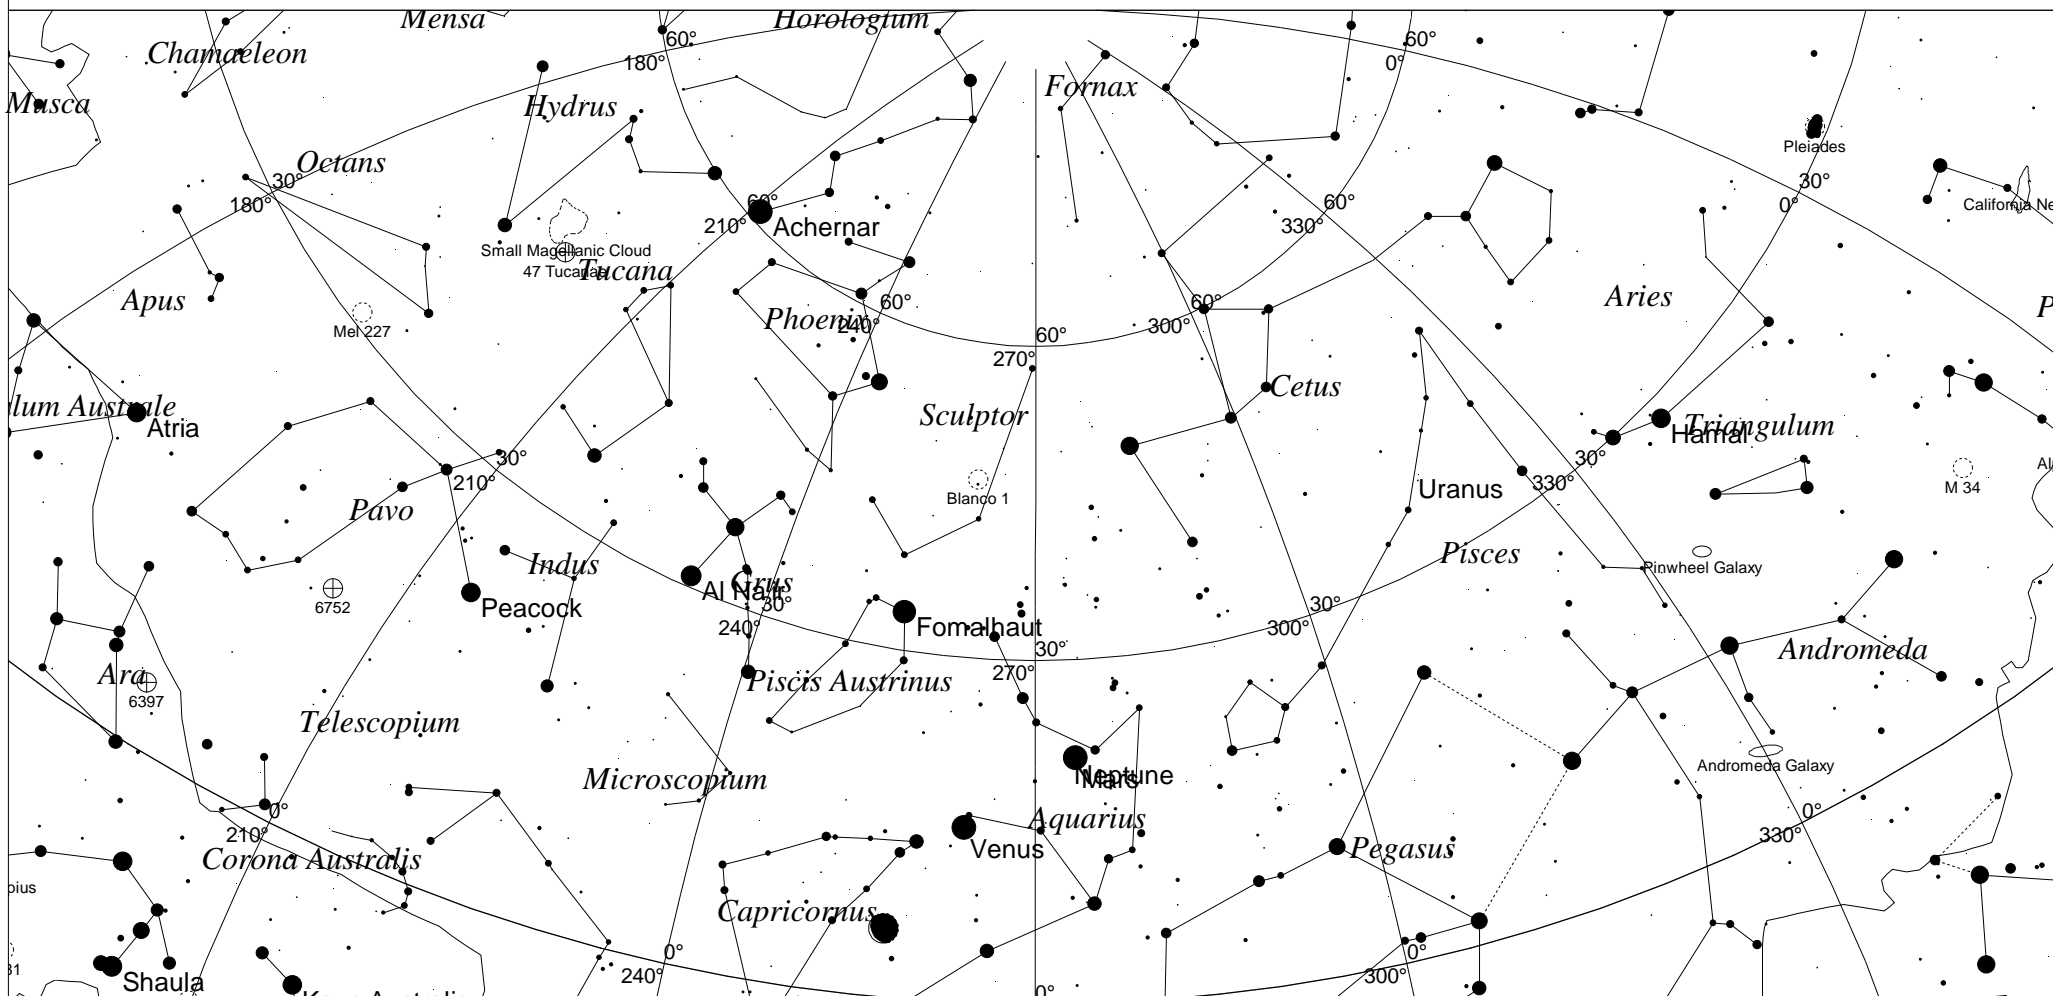

# January Sky - West

STARS		SYMBOLS	
● <1	● >5.5	● Multiple star	⊠ Dark nebula
● 2	○ Variable star	⊕ Globular cluster	△ Radio source
● 3	☄ Comet	⊙ Open cluster	× X-ray source
● 4	⊖ Galaxy	⊕ Planetary nebula	○ Other object
● 5	□ Bright nebula	⊞ Quasar	

This map shows the Western sky as seen from Melbourne at:  
 10.00 pm 1 January  
 9.00 pm 15 January  
 8.00 pm 30 January  
 Time is AEDST. Similar views will be seen in other locations at the equivalent local time (eg 10.00 pm ACDST Adelaide) or 1 hour earlier in non-daylight saving states.

Local Time: 22:00:00 1-Jan-2017  
 Location: 34° 55' 12" S 138° 34' 48" E  
 UTC: 11:30:00 1-Jan-2017  
 RA: 0h06m53s Dec: -23° 52' Field: 90.0°  
 Sidereal Time: 03:29:33  
 Julian Day: 2457754.9792