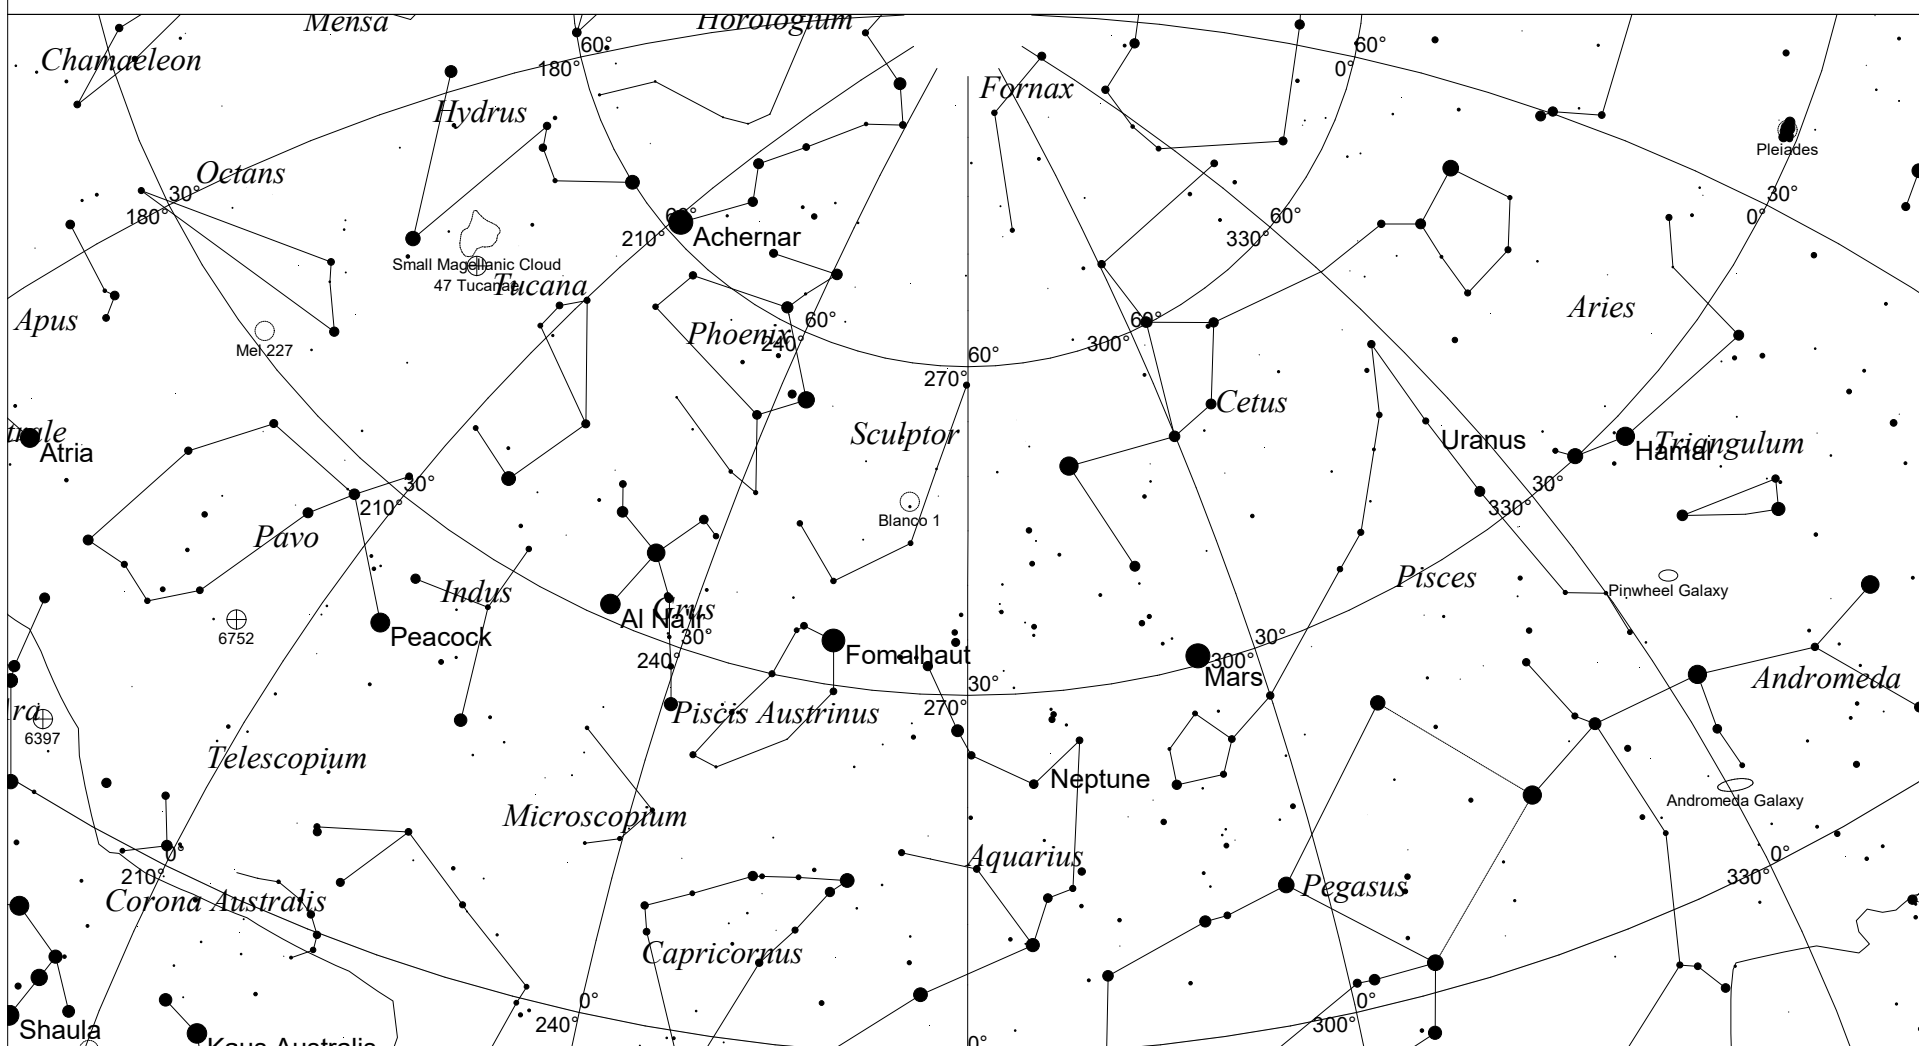

# January Sky - West

STARS		SYMBOLS		
● <1	● >5.5	● Multiple star	◻ Dark nebula	△ Radio source
● 2	○ Variable star	⊕ Globular cluster	× X-ray source	○ Other object
● 3	☄ Comet	⊙ Open cluster		
● 4	☉ Galaxy	♁ Planetary nebula		
● 5	◻ Bright nebula	☉ Quasar		

This map shows the Western sky as seen from Melbourne at:  
 10.00 pm 1 January  
 9.00 pm 15 January  
 8.00 pm 30 January  
 Time is AEDST. Similar views will be seen in other locations at the equivalent local time (eg 10.00 pm ACDST Adelaide) or 1 hour earlier in non-daylight saving states.

Local Time: 22:00:00 1-Jan-2019      UTC: 11:30:00 1-Jan-2019      Sidereal Time: 03:27:38  
 Location: 34° 55' 12" S 138° 34' 48" E      RA: 0h04m58s Dec: -23° 52' Field: 90.0°      Julian Day: 2458484.9792