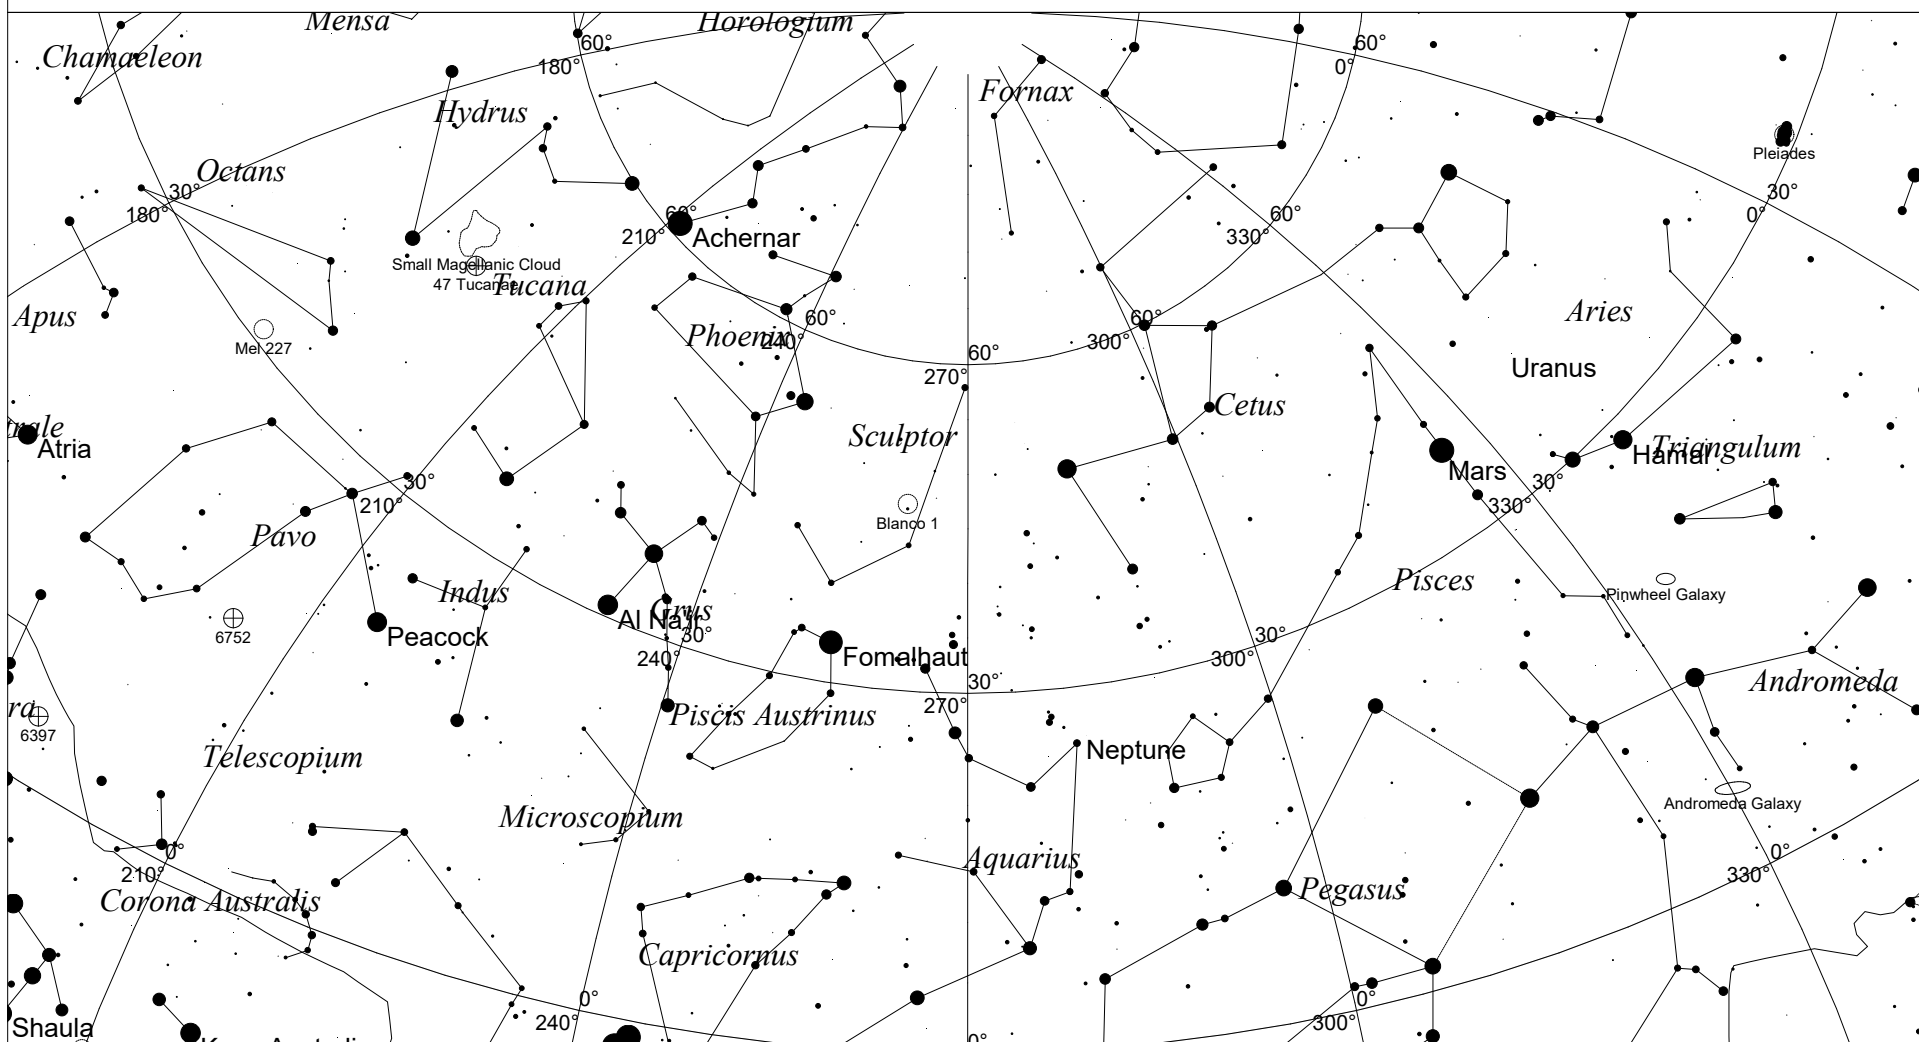

# January Sky - West

STARS		SYMBOLS		
● <1	● >5.5	● Multiple star	◻ Dark nebula	△ Radio source
● 2	○ Variable star	⊕ Globular cluster	× X-ray source	○ Other object
● 3	☄ Comet	⊙ Open cluster		
● 4	☉ Galaxy	♁ Planetary nebula		
● 5	◻ Bright nebula	☉ Quasar		

This map shows the Western sky as seen from Melbourne at:  
 10.00 pm 1 January  
 9.00 pm 15 January  
 8.00 pm 30 January  
 Time is AEDST. Similar views will be seen in other locations at the equivalent local time (eg 10.00 pm ACDST Adelaide) or 1 hour earlier in non-daylight saving states.

Local Time: 22:00:00 1-Jan-2021  
 Location: 34° 55' 12" S 138° 34' 48" E  
 UTC: 11:30:00 1-Jan-2021  
 RA: 0h07m00s Dec: -23° 52' Field: 90.0°  
 Sidereal Time: 03:29:40  
 Julian Day: 2459215.9792