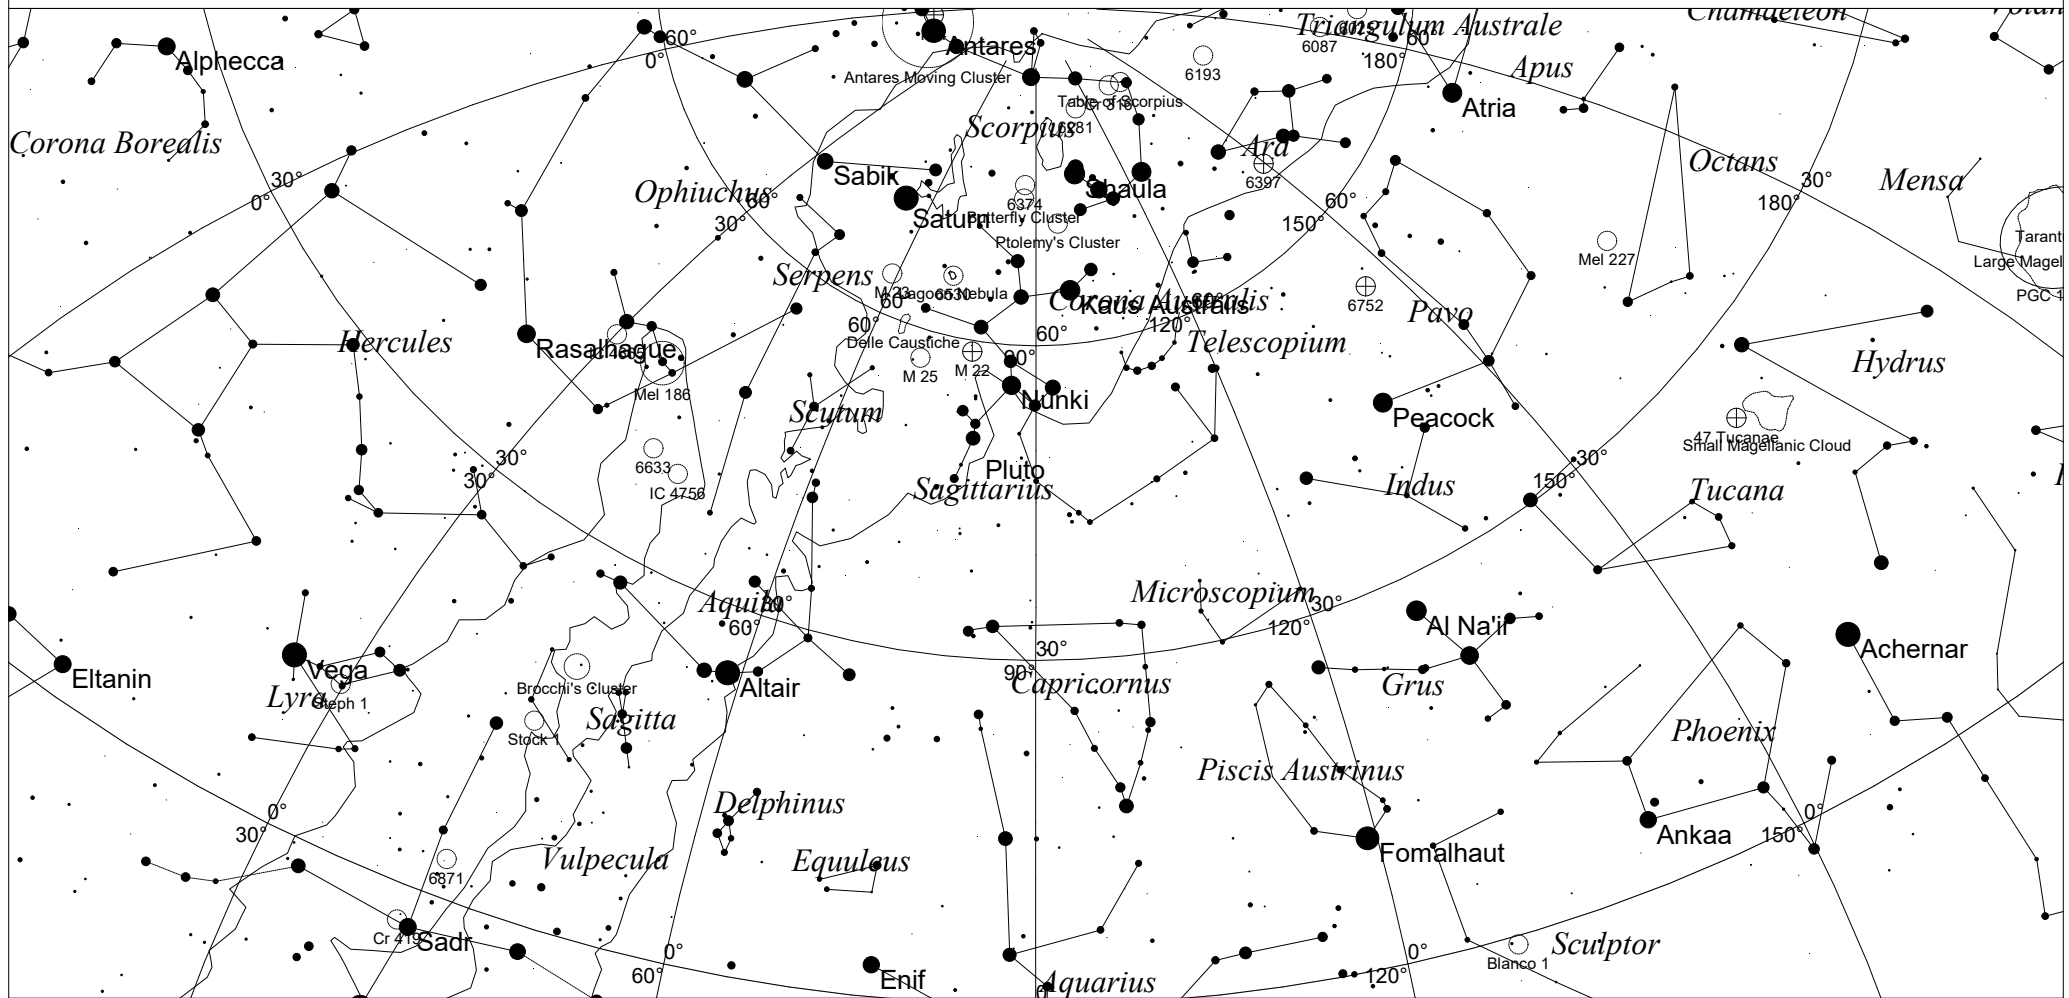

July Sky - East

STARS		SYMBOLS		
● <1	● >5.5	● Multiple star	□ Dark nebula	△ Radio source
● 2	○ Variable star	⊕ Globular cluster	× X-ray source	○ Other object
● 3	☄ Comet	○ Open cluster		
● 4	☄ Galaxy	⊙ Planetary nebula		
● 5	□ Bright nebula	⊞ Quasar		

This map shows the Eastern sky as seen from Melbourne at:
 10.00 pm 1 July
 9.00 pm 15 July
 8.00 pm 30 July
 Time is AEST. Similar views will be seen in other locations at the equivalent local time (eg 10.00 pm ACST Adelaide)