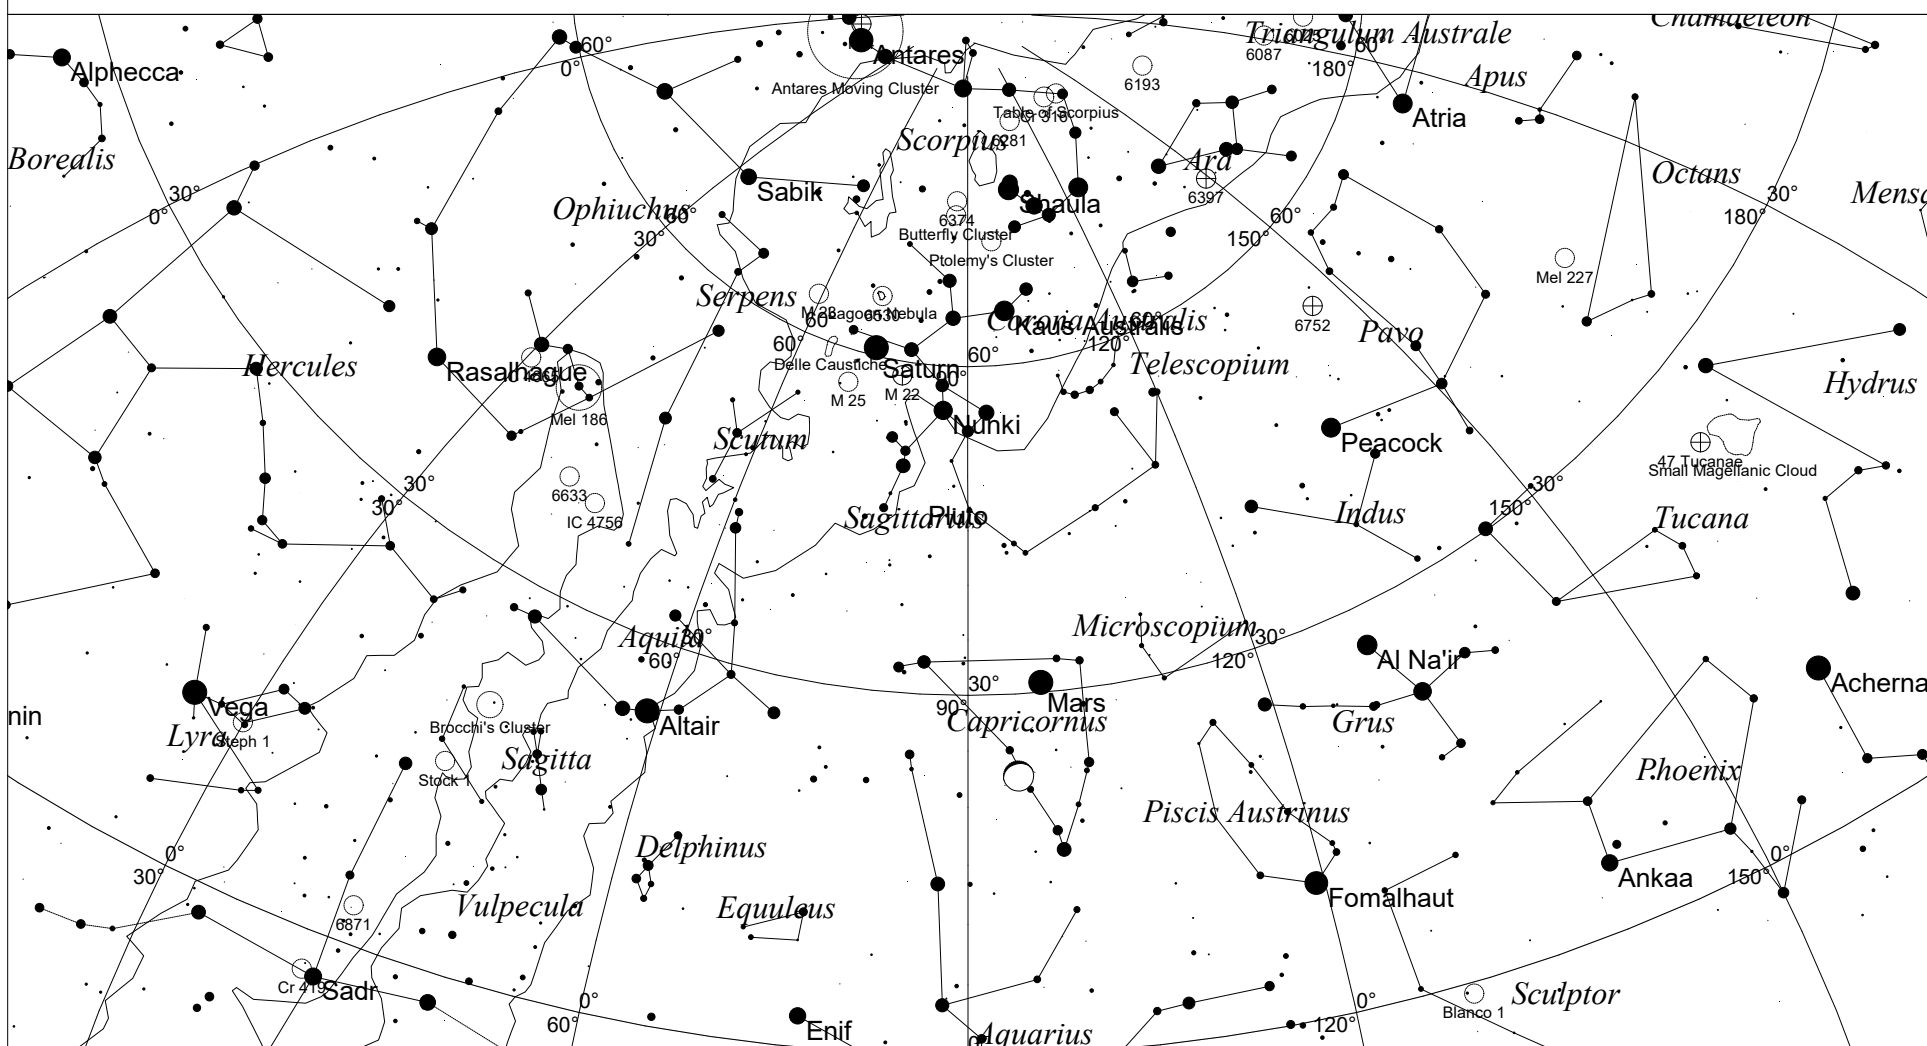

July Sky - East

<p>STARS</p> <ul style="list-style-type: none"> ● <1 ● >5.5 ● 2 ● 3 ● 4 ● 5 		<p>SYMBOLS</p> <ul style="list-style-type: none"> ● Multiple star ○ Variable star ☄ Comet ☉ Galaxy □ Bright nebula □ Dark nebula ⊕ Globular cluster ⊙ Open cluster ⊕ Planetary nebula ⊕ Quasar △ Radio source × X-ray source ○ Other object 	
--	--	---	--

This map shows the Eastern sky as seen from Melbourne at:
 10.00 pm 1 July
 9.00 pm 15 July
 8.00 pm 30 July
 Time is AEST. Similar views will be seen in other locations at the equivalent local time (eg 10.00 pm ACST Adelaide)