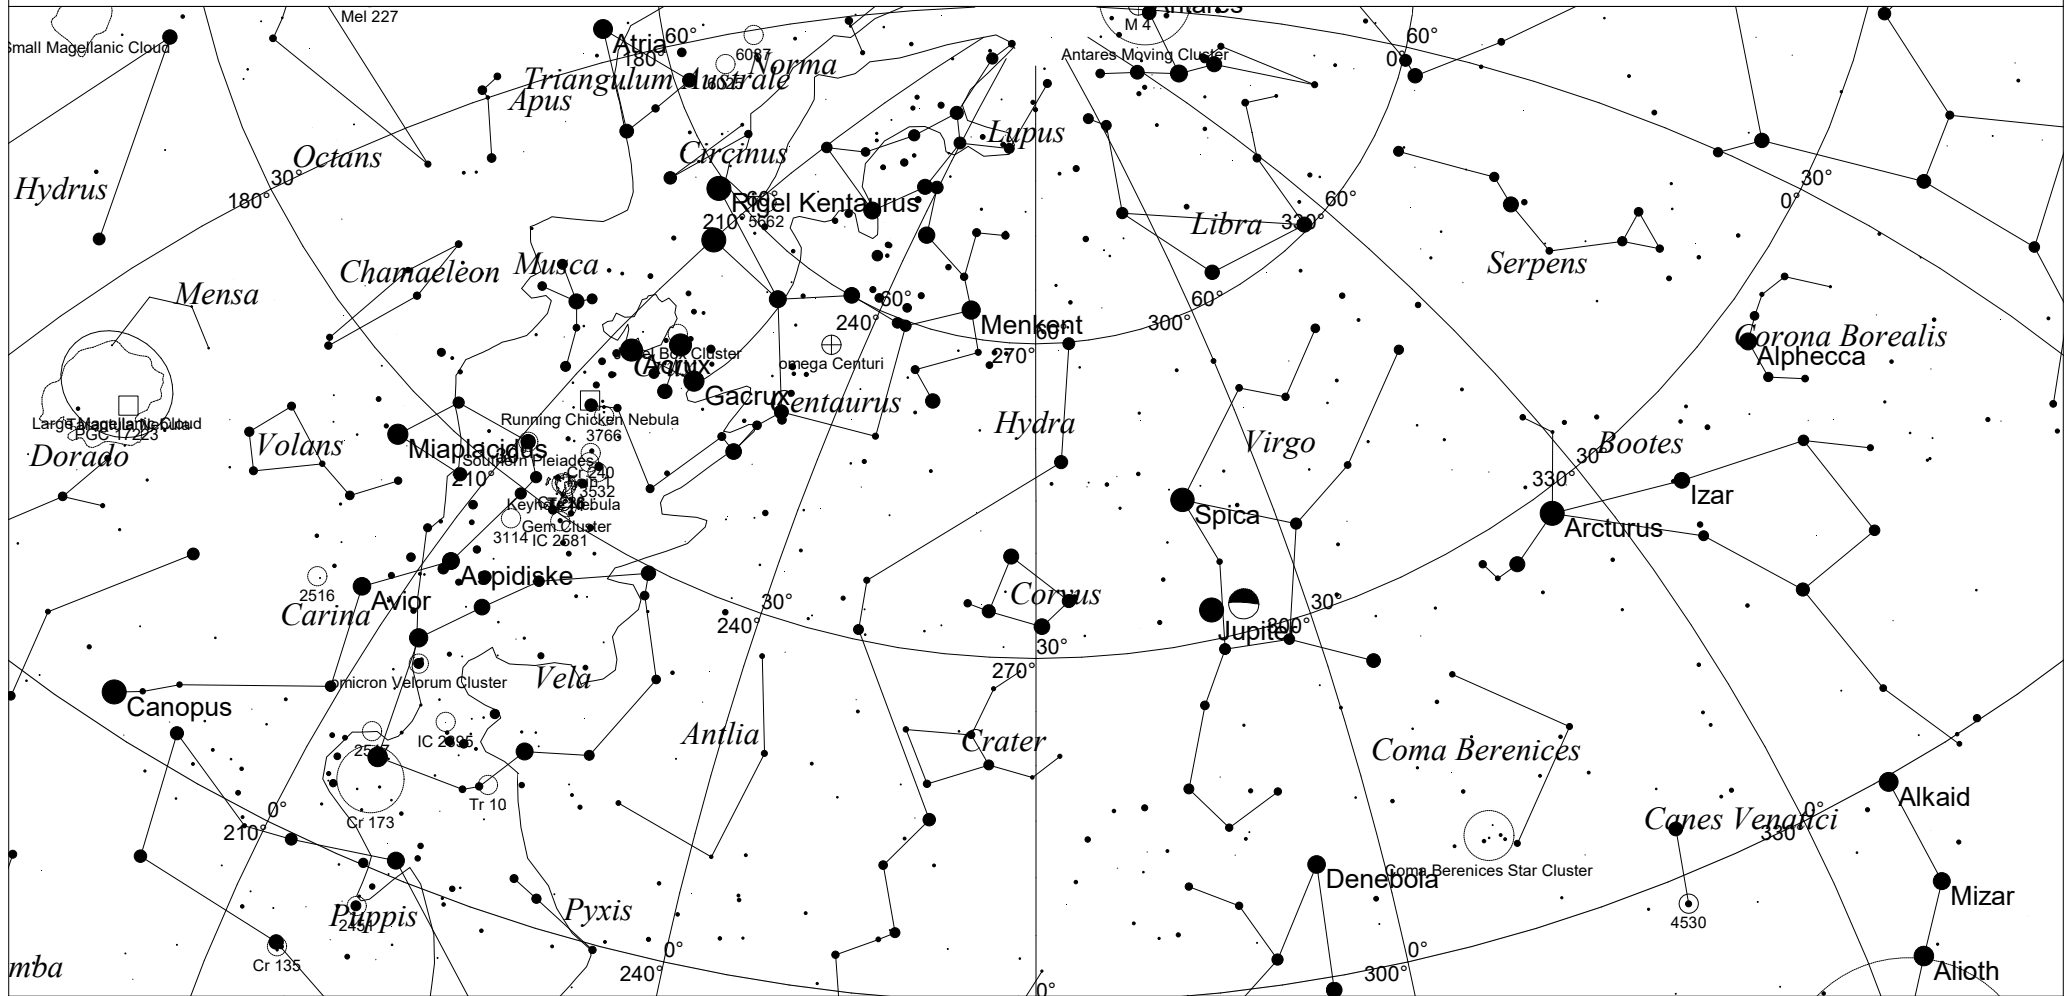

July Sky - West

STARS		SYMBOLS			
● <1	● >5.5	● Multiple star	◻ Dark nebula	△ Radio source	
● 2		○ Variable star	⊕ Globular cluster	× X-ray source	
● 3		☄ Comet	○ Open cluster	○ Other object	
● 4		☄ Galaxy	⊙ Planetary nebula		
● 5		◻ Bright nebula	⊗ Quasar		

This map shows the Western sky as seen from Melbourne at:
 10.00 pm 1 July
 9.00 pm 15 July
 8.00 pm 30 July
 Time is AEST. Similar views will be seen in other locations at the equivalent local time (eg 10.00 pm ACST Adelaide)

Local Time: 22:00:00 1-Jul-2017
 Location: 34° 55' 12" S 138° 34' 48" E
 UTC: 12:30:00 1-Jul-2017
 RA: 13h00m40s Dec: -23° 52' Field: 90.0°
 Sidereal Time: 16:23:19
 Julian Day: 2457936.0208