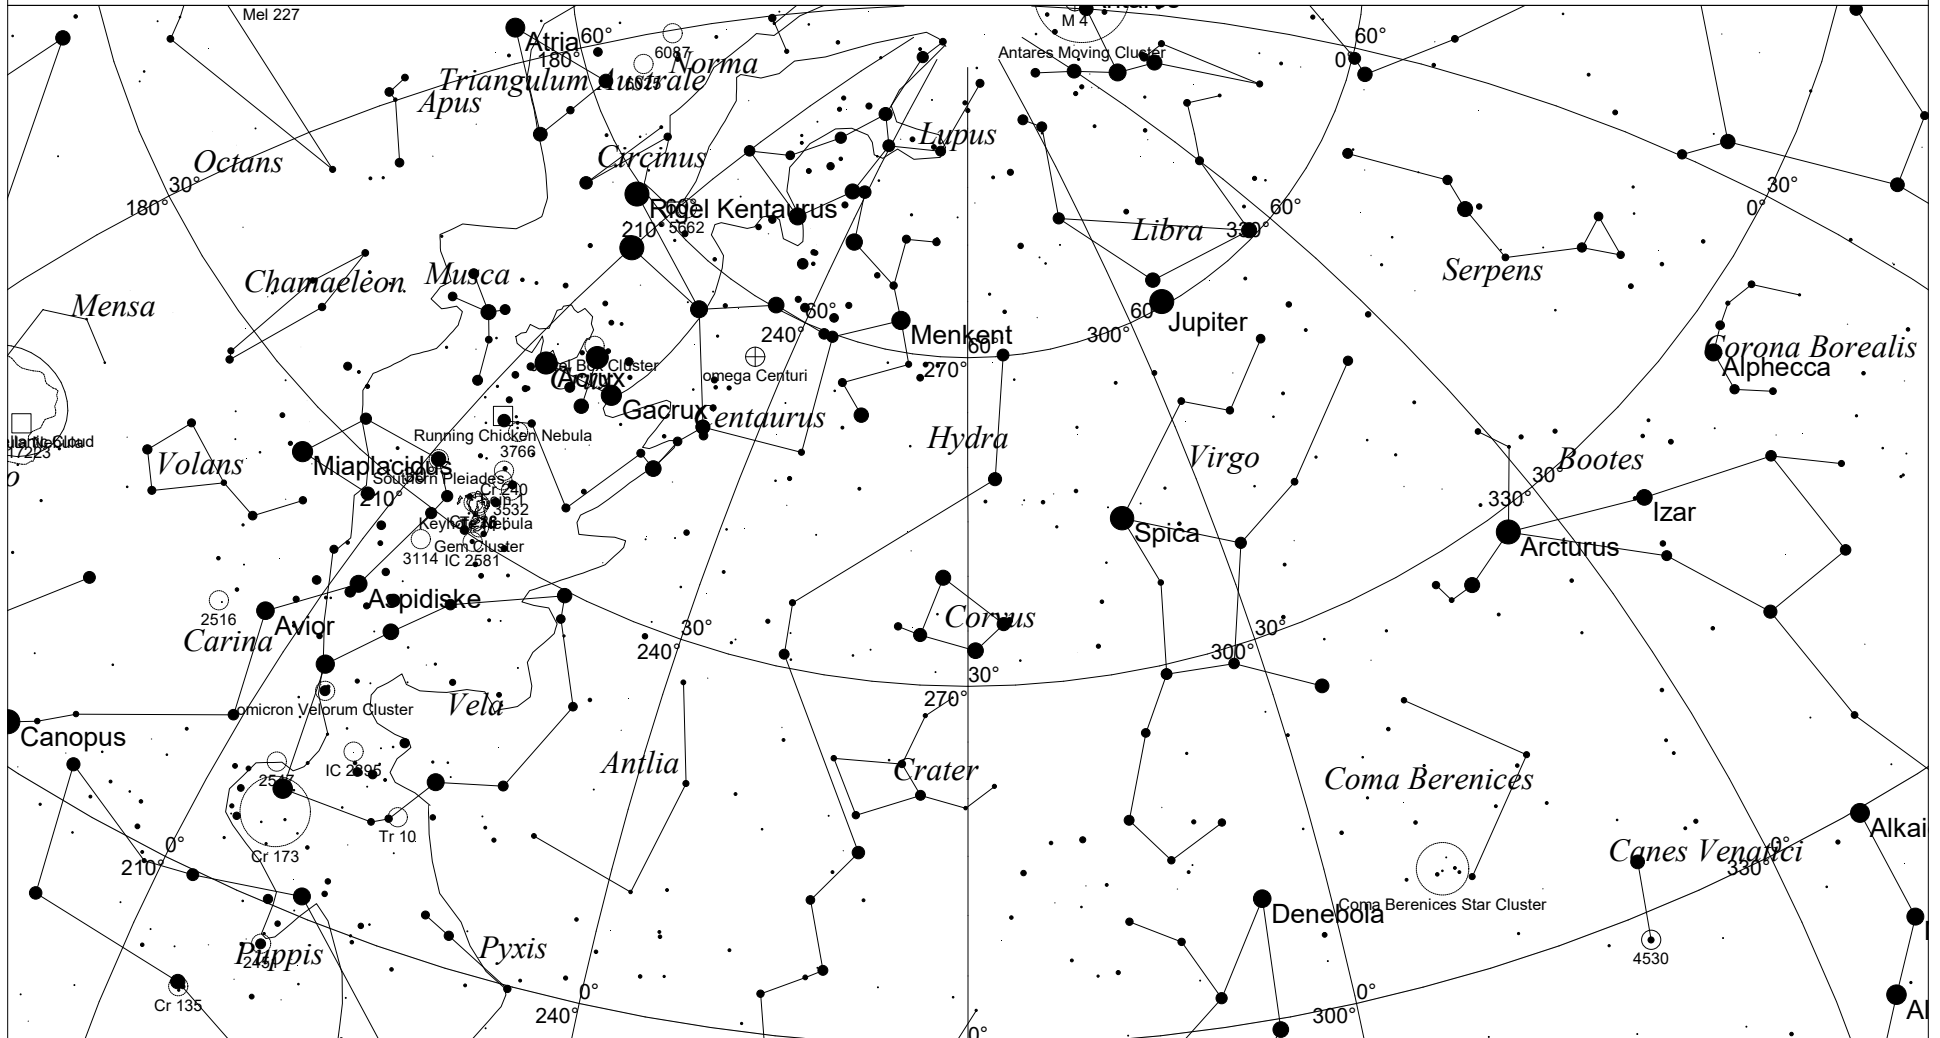

July Sky - West

STARS		SYMBOLS		
● <1	● >5.5	● Multiple star	◻ Dark nebula	△ Radio source
● 2	○ Variable star	⊕ Globular cluster	⊗ X-ray source	○ Other object
● 3	☄ Comet	⊕ Open cluster		
● 4	☉ Galaxy	⊕ Planetary nebula		
● 5	◻ Bright nebula	⊕ Quasar		

This map shows the Western sky as seen from Melbourne at:
 10.00 pm 1 July
 9.00 pm 15 July
 8.00 pm 30 July
 Time is AEST. Similar views will be seen in other locations at the equivalent local time (eg 10.00 pm ACST Adelaide)

Local Time: 22:00:00 1-Jul-2018
 Location: 34° 55' 12" S 138° 34' 48" E
 UTC: 12:30:00 1-Jul-2018
 RA: 12h59m42s Dec: -23° 52' Field: 90.0°
 Sidereal Time: 16:22:21
 Julian Day: 2458301.0208