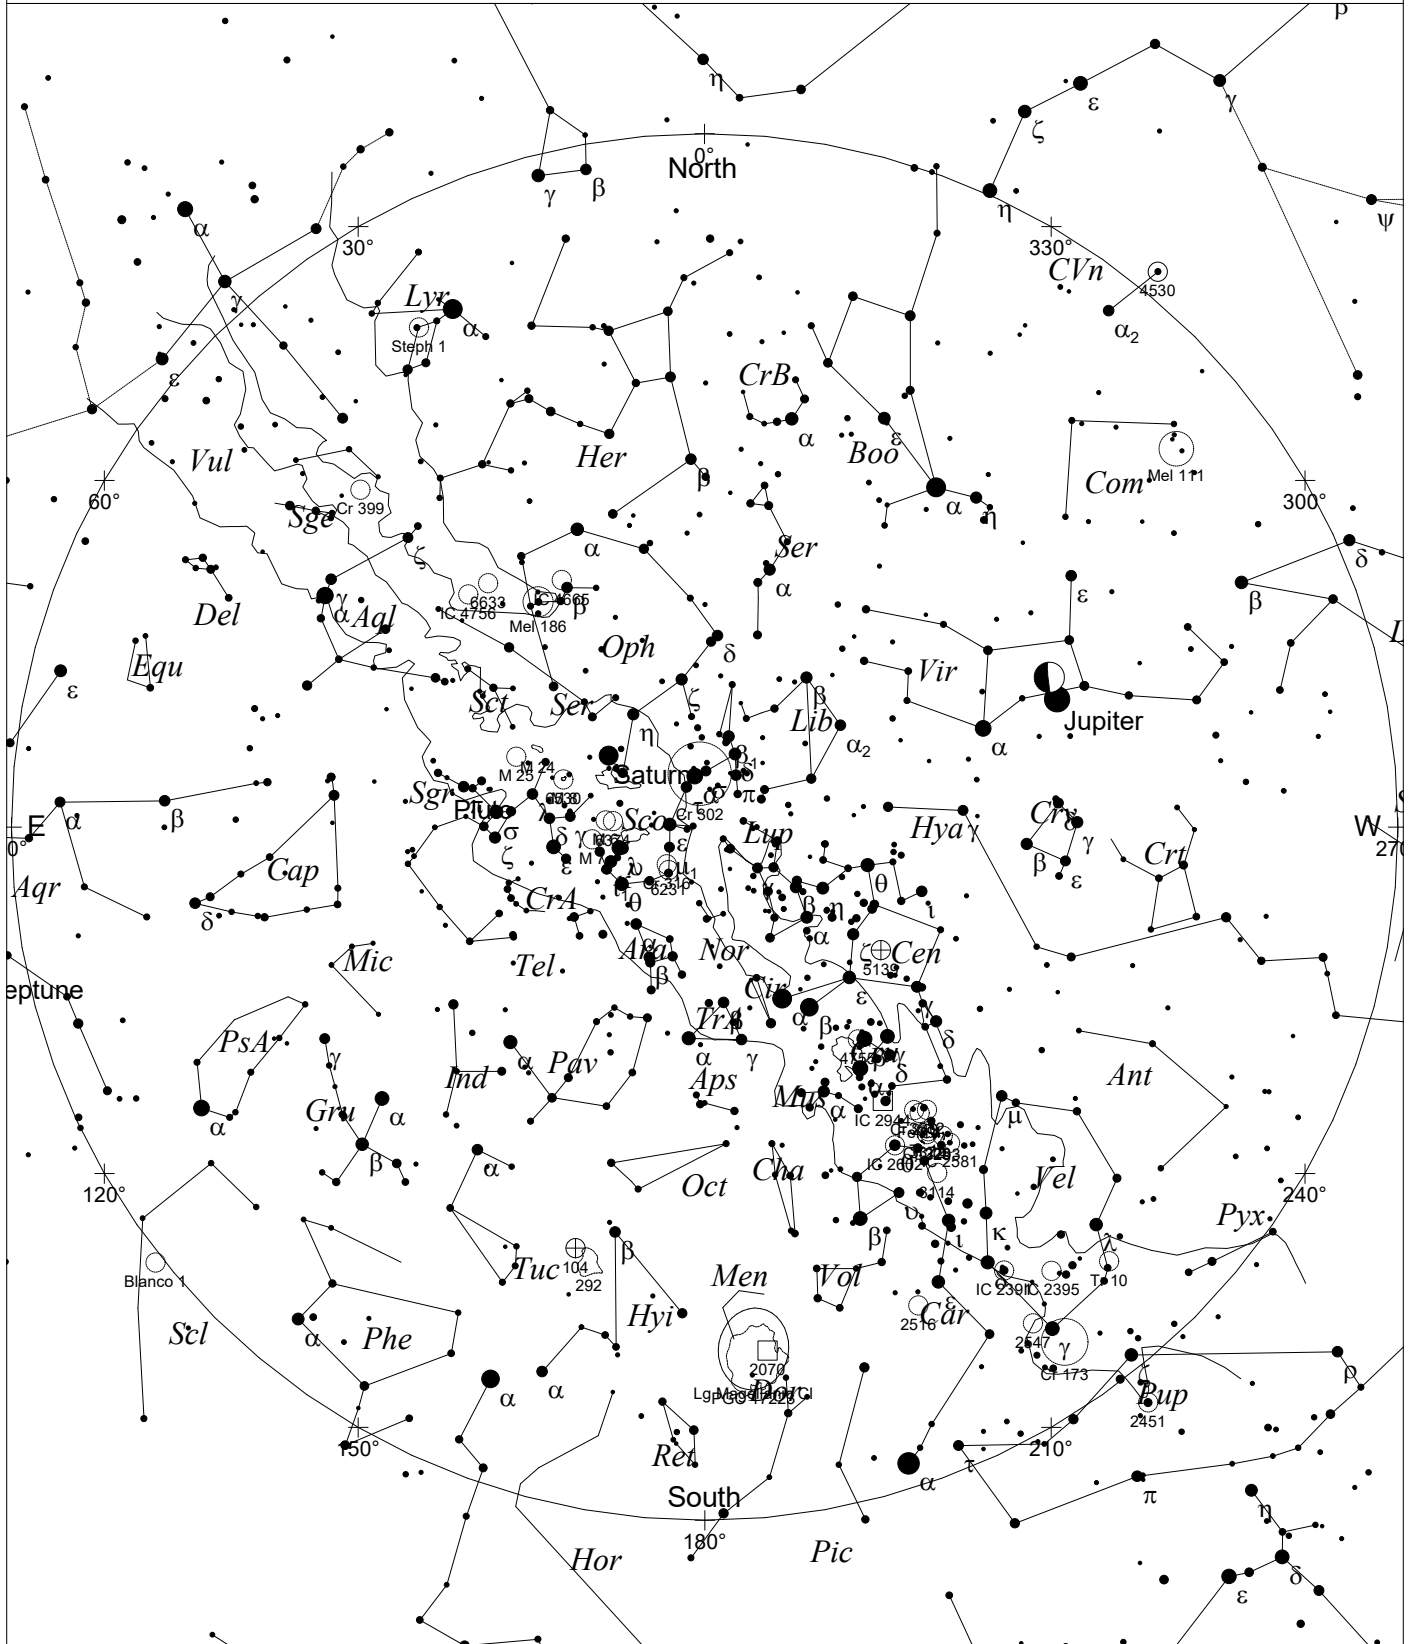

July, Whole Sky Map

STARS		SYMBOLS		
● <-4	● 1	● Multiple star	◻ Dark nebula	△ Radio source
● -3	● 2	○ Variable star	⊕ Globular cluster	× X-ray source
● -2	● 3	☄ Comet	○ Open cluster	○ Other object
● -1	● 4	☄ Galaxy	○ Planetary nebula	
● 0	● >5	◻ Bright nebula	⊞ Quasar	

This map shows the sky as seen from Melbourne at:
 10.00 pm 1 July
 9.00 pm 15 July
 8.00 pm 30 July
 Time is AEST. Similar views will be seen in other locations at the equivalent local time (eg 10.00 pm

Local Time: 22:00:00 1-Jul-2017 UTC: 12:30:00 1-Jul-2017 Sidereal Time: 16:23:19
 Location: 34° 55' 12" S 138° 34' 48" RA: 16h23m19s Dec: -34° 55' Field: 182.0° Julian Day: 2457936.0208