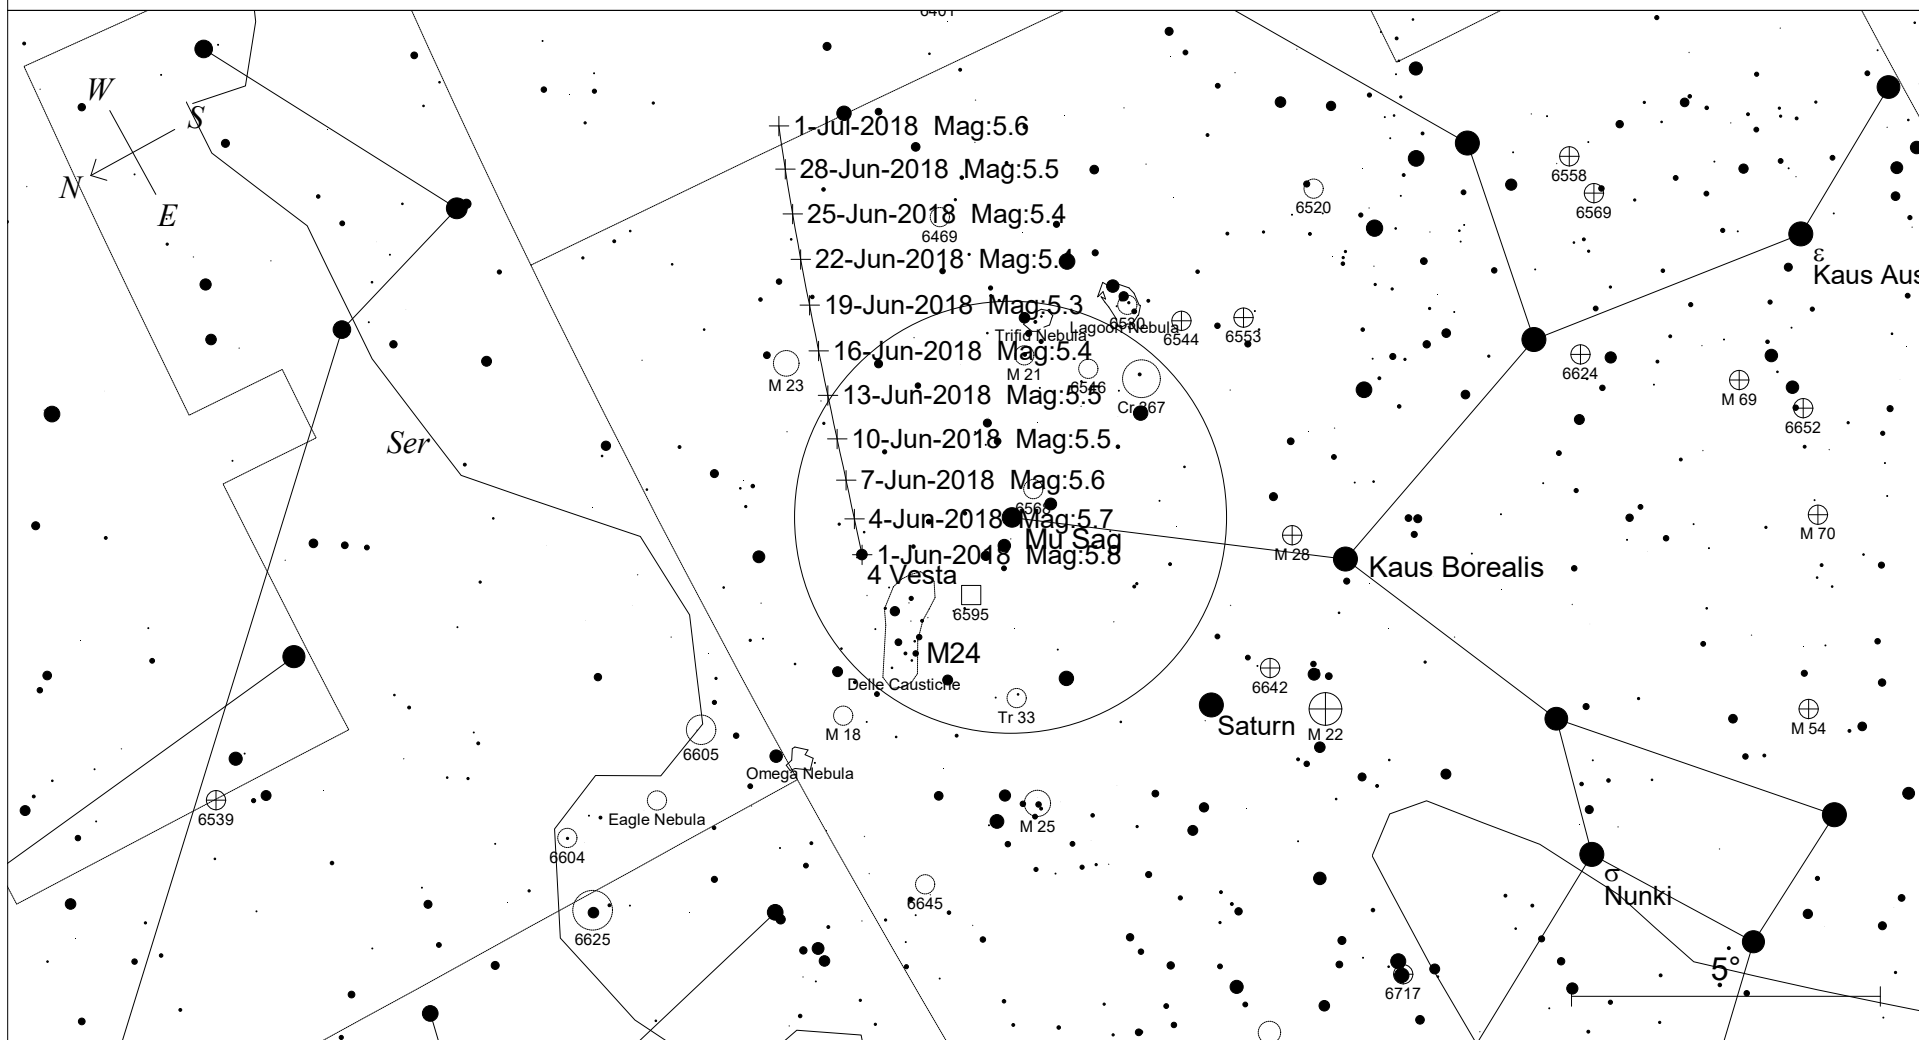

Vesta Binocular Map, June Sky - East

STARS		SYMBOLS		
● <3	● >8	● Multiple star	◻ Dark nebula	△ Radio source
● 4		○ Variable star	⊕ Globular cluster	× X-ray source
● 5		☄ Comet	⊕ Open cluster	○ Other object
● 6		☉ Galaxy	⊕ Planetary nebula	
● 7		◻ Bright nebula	⊕ Quasar	

Bioncular map showing the location of Vesta in June, not far from Saturn. The circle is the field of view of 10x50 binoculars
 This map shows the Eastern sky as seen from Melbourne at:
 10.00 pm 1 June
 9.00 pm 15 June
 8.00 pm 30 June
 Time is AEST. Similar views will be seen in other locations at the equivalent local time (eg 10.00 pm ACST Adelaide)

Local Time: 22:00:00 1-Jun-2018 UTC: 12:30:00 1-Jun-2018 Sidereal Time: 14:24:05
 Location: 34° 55' 12" S 138° 34' 48" E RA: 18h13m57s Dec: -20° 21' Field: 16.7° Julian Day: 2458271.0208