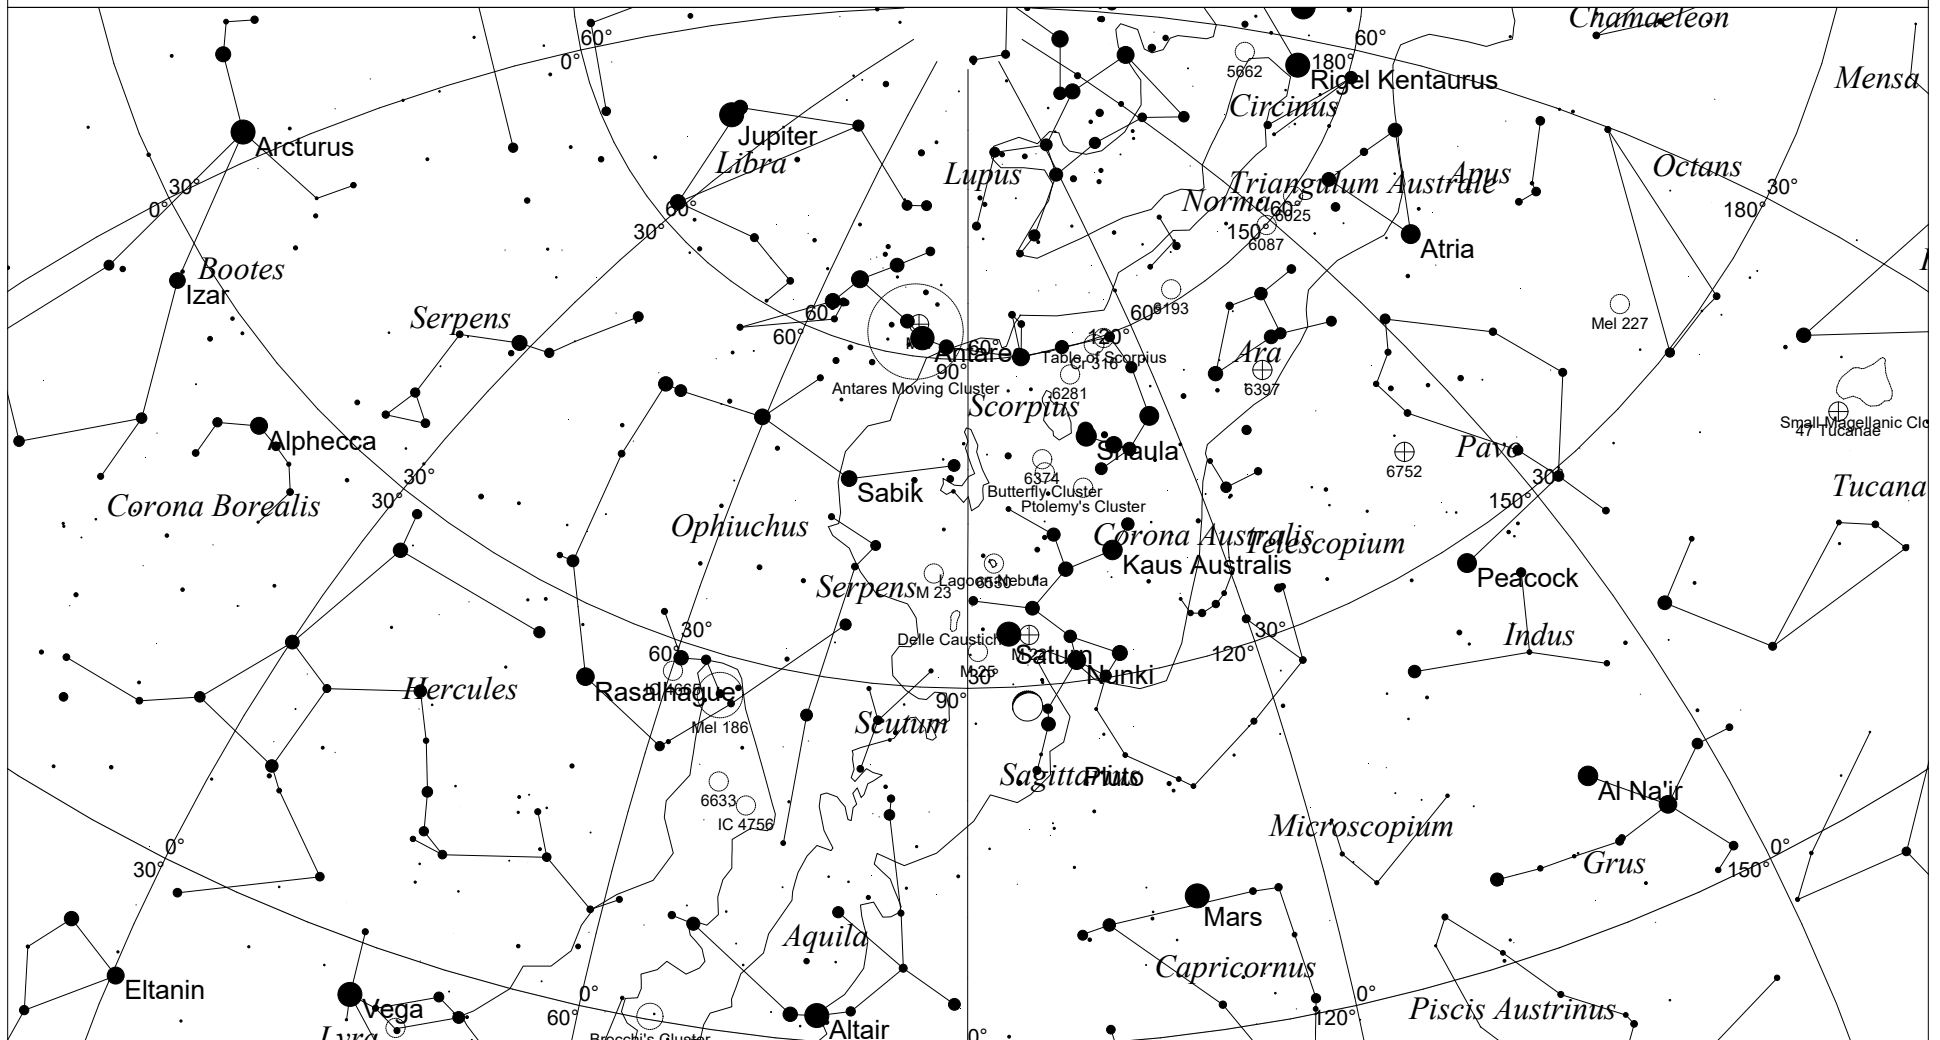

June Sky - East

STARS

●	<1	>5.5
●	2	
●	3	
●	4	
●	5	

SYMBOLS

●	Multiple star	□	Dark nebula	△	Radio source
○	Variable star	⊙	Globular cluster	×	X-ray source
☄	Comet	⊕	Open cluster	○	Other object
☉	Galaxy	⊖	Planetary nebula		
□	Bright nebula	⊗	Quasar		

This map shows the Eastern sky as seen from Melbourne at:
 10.00 pm 1 June
 9.00 pm 15 June
 8.00 pm 30 June
 Time is AEST. Similar views will be seen in other locations at the equivalent local time (eg 10.00 pm ACST Adelaide)

Local Time: 22:00:00 1-Jun-2018 UTC: 12:30:00 1-Jun-2018 Sidereal Time: 14:24:05
 Location: 34° 55' 12" S 138° 34' 48" E RA: 17h46m45s Dec: -23° 52' Field: 90.0° Julian Day: 2458271.0208