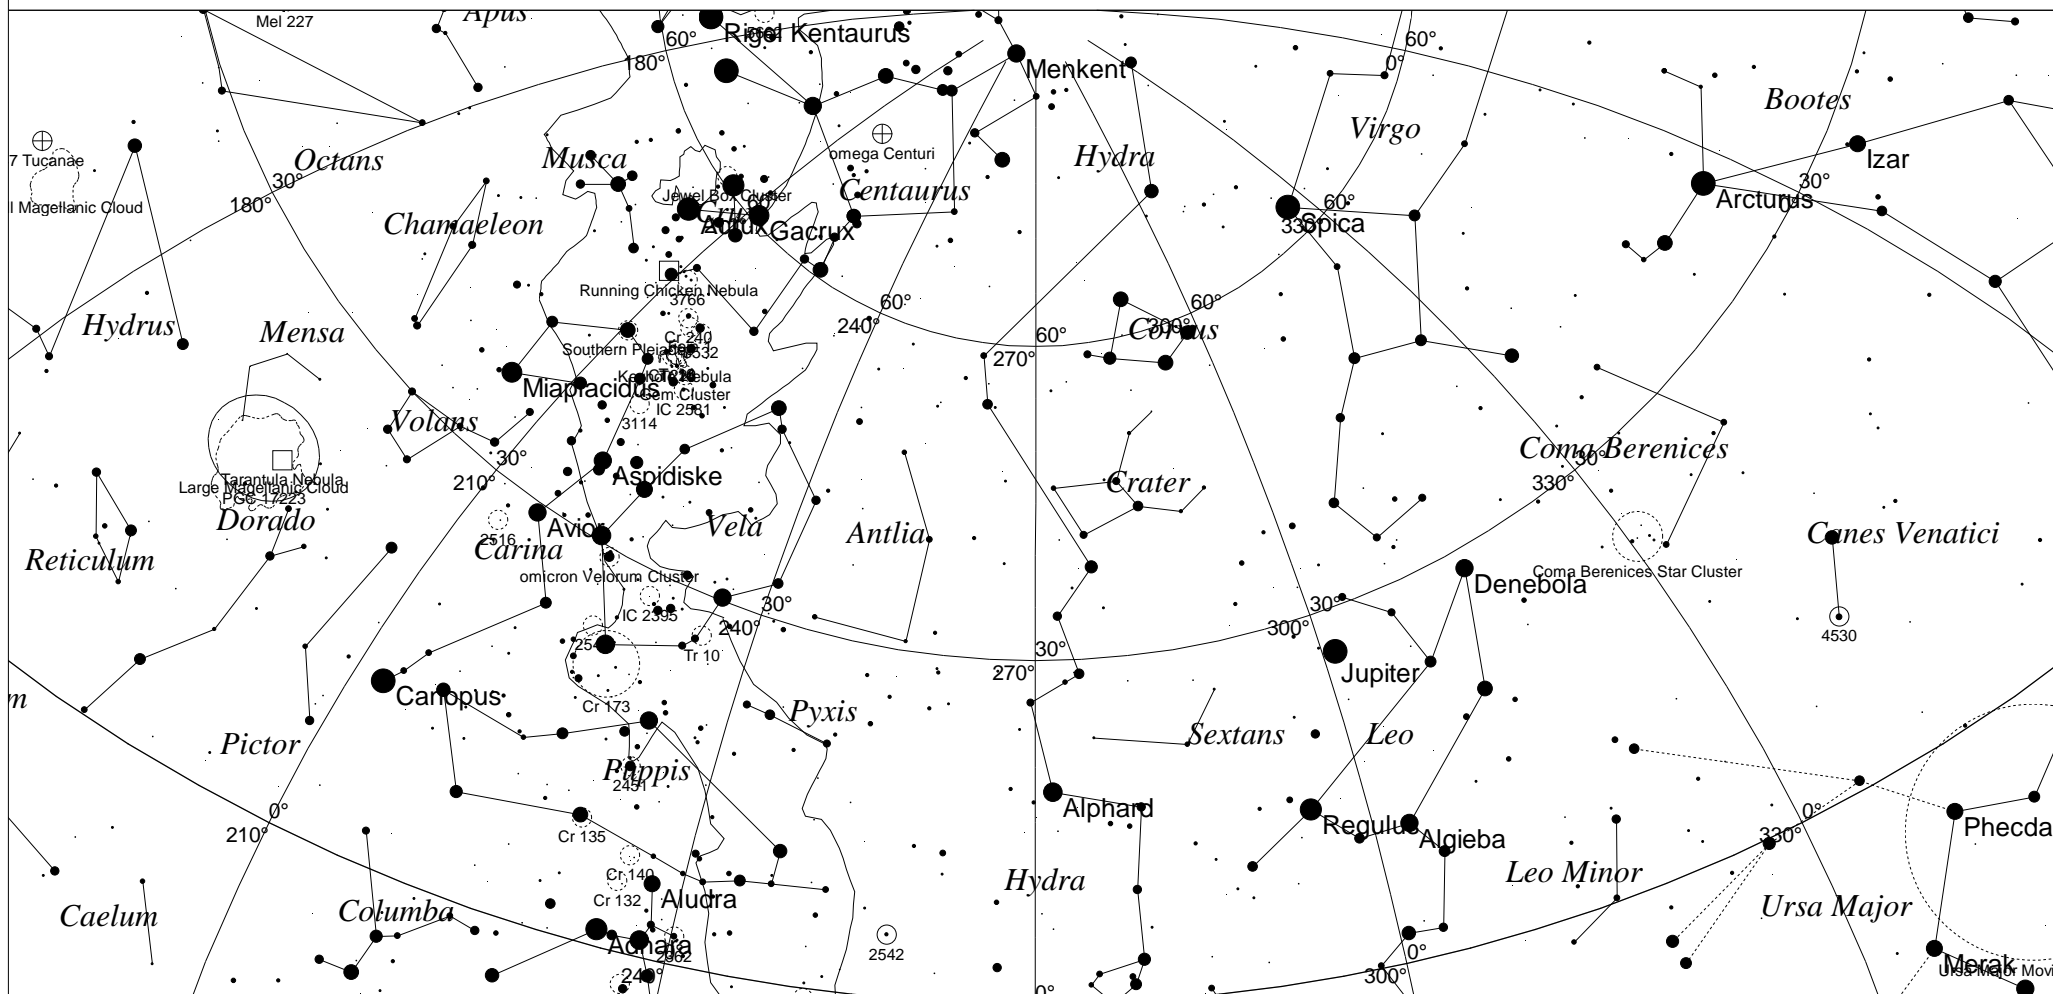

# June Sky - West

STARS		SYMBOLS		
● <1	● >5.5	● Multiple star	☐ Dark nebula	△ Radio source
● 2		○ Variable star	⊕ Globular cluster	× X-ray source
● 3		☄ Comet	☉ Open cluster	○ Other object
● 4		☄ Galaxy	♁ Planetary nebula	
● 5		☐ Bright nebula	♁ Quasar	

This map shows the Western sky as seen from Melbourne at:  
 10.00 pm 1 June  
 9.00 pm 15 June  
 8.00 pm 30 June  
 Time is AEST. Similar views will be seen in other locations at the equivalent local time (eg 10.00 pm ACST Adelaide)

Local Time: 22:00:00 1-Jun-2016      UTC: 12:30:00 1-Jun-2016      Sidereal Time: 14:26:00  
 Location: 34° 55' 12" S 138° 34' 48" E      RA: 11h03m21s Dec: -23° 52' Field: 90.0°      Julian Day: 2457541.0208