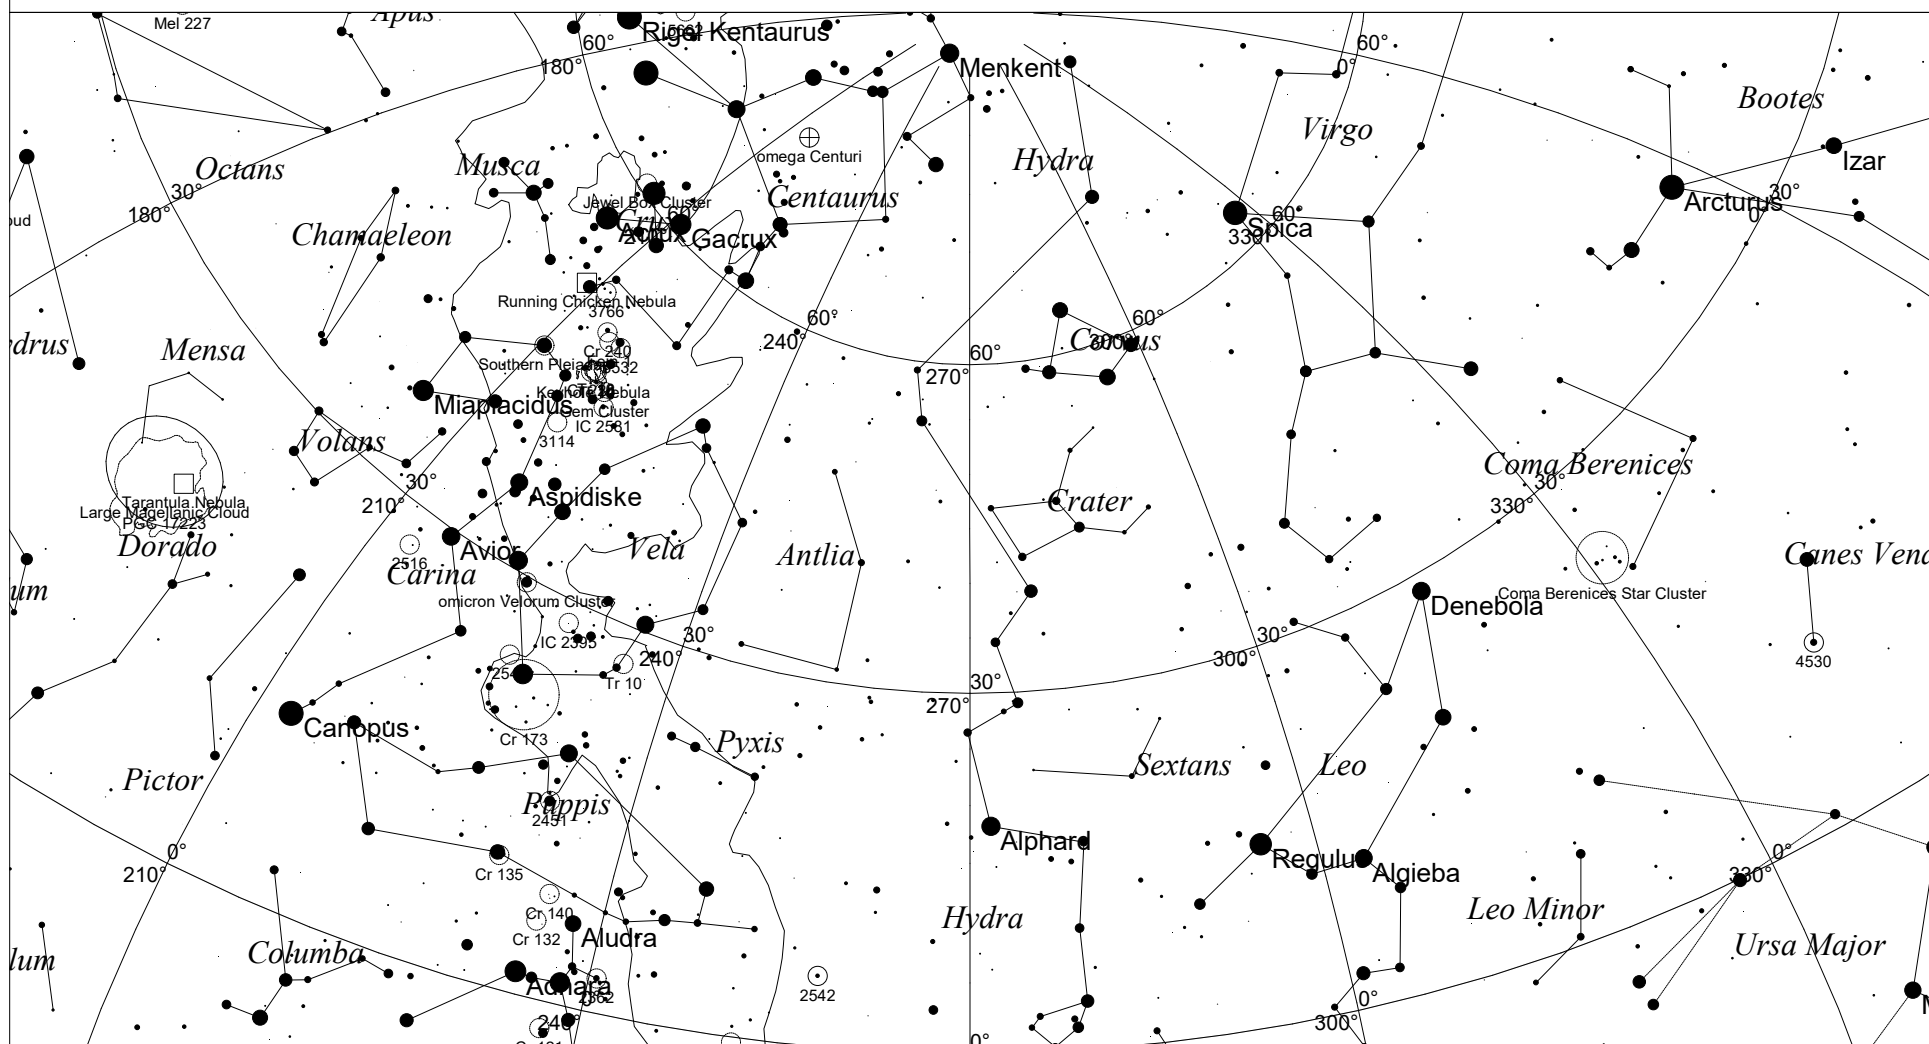

June Sky - West

STARS		SYMBOLS		
● <1	● >5.5	● Multiple star	◻ Dark nebula	△ Radio source
● 2	○ Variable star	⊙ Globular cluster	× X-ray source	○ Other object
● 3	☄ Comet	⊕ Open cluster		
● 4	☉ Galaxy	♁ Planetary nebula		
● 5	◻ Bright nebula	☉ Quasar		

This map shows the Western sky as seen from Melbourne at:
 10.00 pm 1 June
 9.00 pm 15 June
 8.00 pm 30 June
 Time is AEST. Similar views will be seen in other locations at the equivalent local time (eg 10.00 pm ACST Adelaide)

Local Time: 22:00:00 1-Jun-2018 UTC: 12:30:00 1-Jun-2018 Sidereal Time: 14:24:05
 Location: 34° 55' 12" S 138° 34' 48" E RA: 11h01m25s Dec: -23° 52' Field: 90.0° Julian Day: 2458271.0208