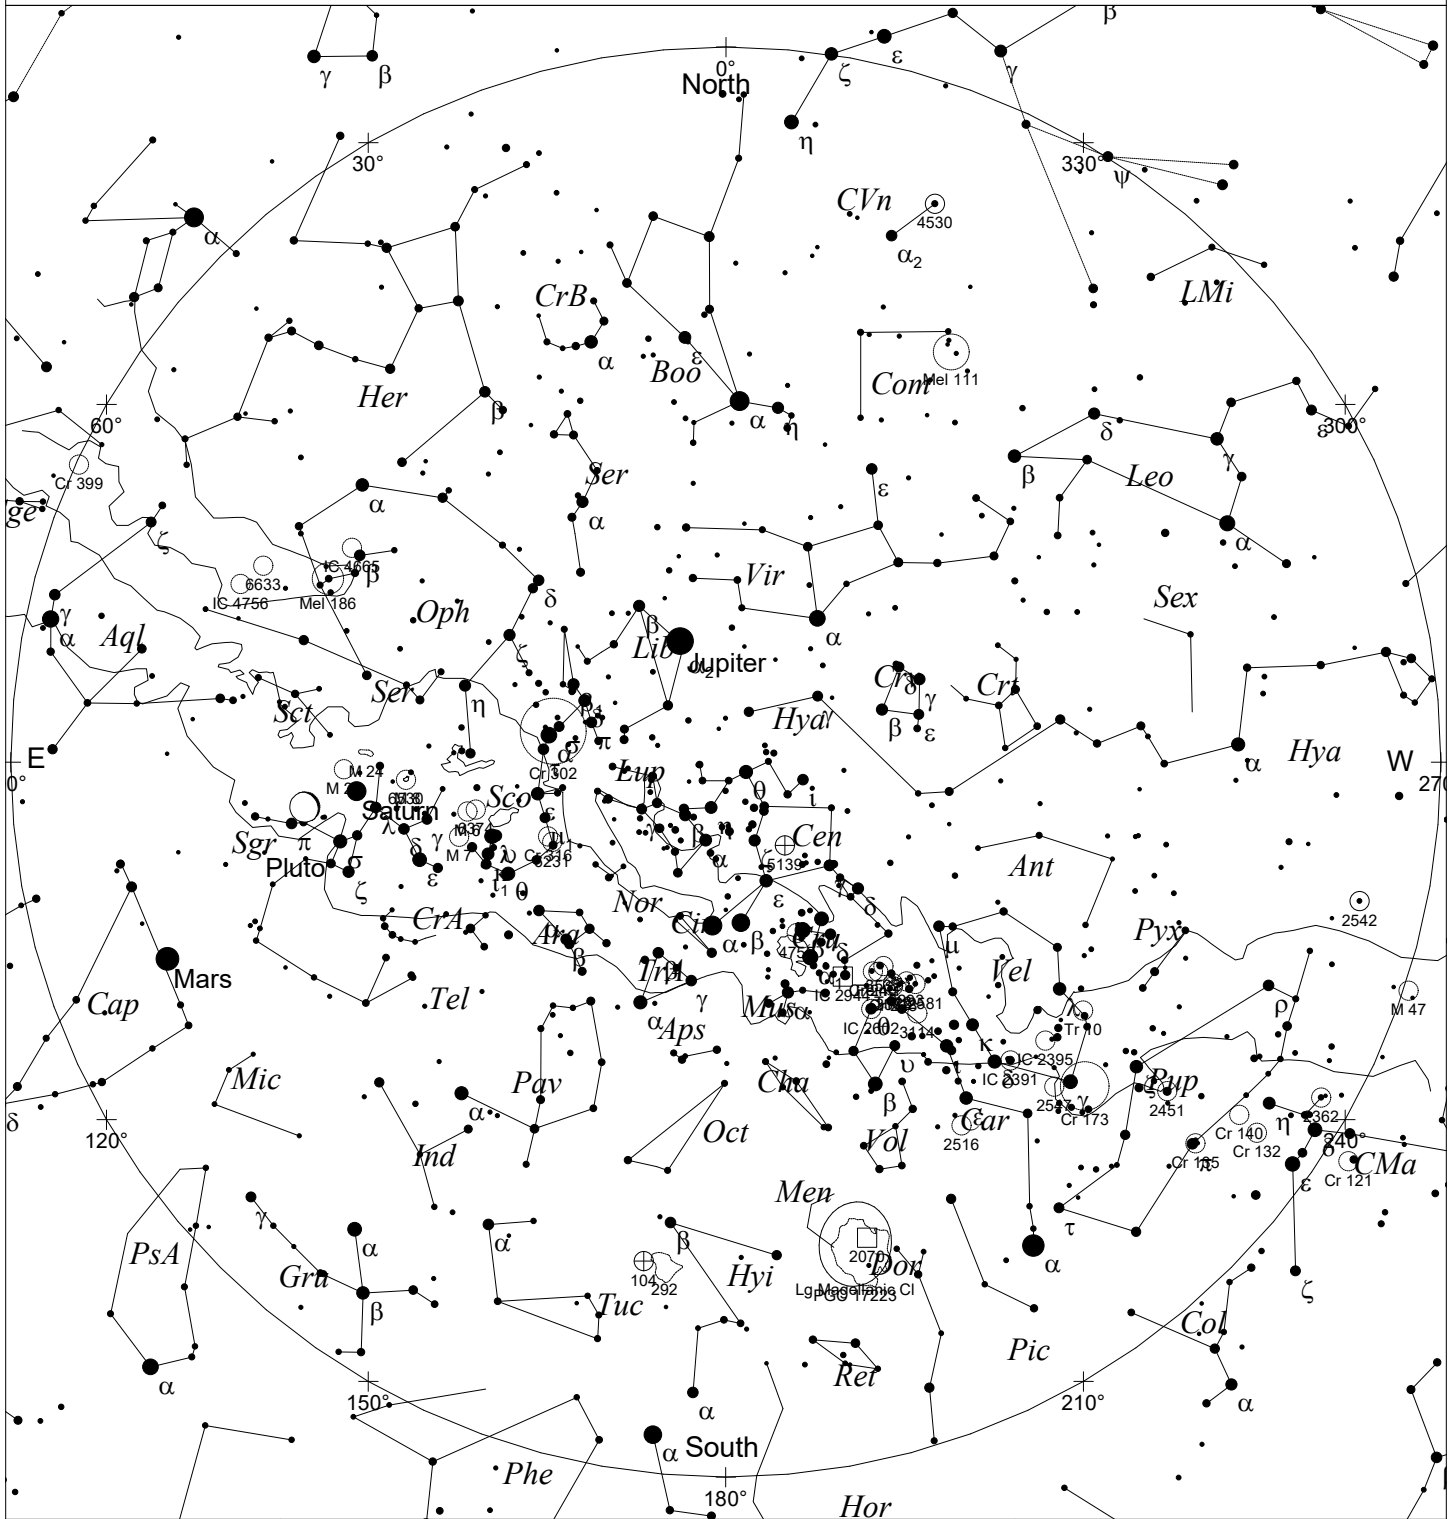

June, Whole Sky Map

STARS		SYMBOLS		
● <-4	● 1	● Multiple star	□ Dark nebula	△ Radio source
● -3	● 2	○ Variable star	⊕ Globular cluster	× X-ray source
● -2	● 3	☄ Comet	⊙ Open cluster	○ Other object
● -1	● 4	☄ Galaxy	☉ Planetary nebula	
● 0	● >5	□ Bright nebula	☉ Quasar	

This map shows the sky as seen from Melbourne at:
 10.00 pm 1 June
 9.00 pm 15 June
 8.00 pm 30 June
 Time is AEST. Similar views will be seen in other locations at the equivalent local time (eg 10.00 pm ACST Adelaide)

Local Time: 22:00:00 1-Jun-2018 UTC: 12:30:00 1-Jun-2018 Sidereal Time: 14:24:05
 Location: 34° 55' 12" S 138° 34' 48" ERA: 14h24m05s Dec: -34° 55' Field: 182.0° Julian Day: 2458271.0208