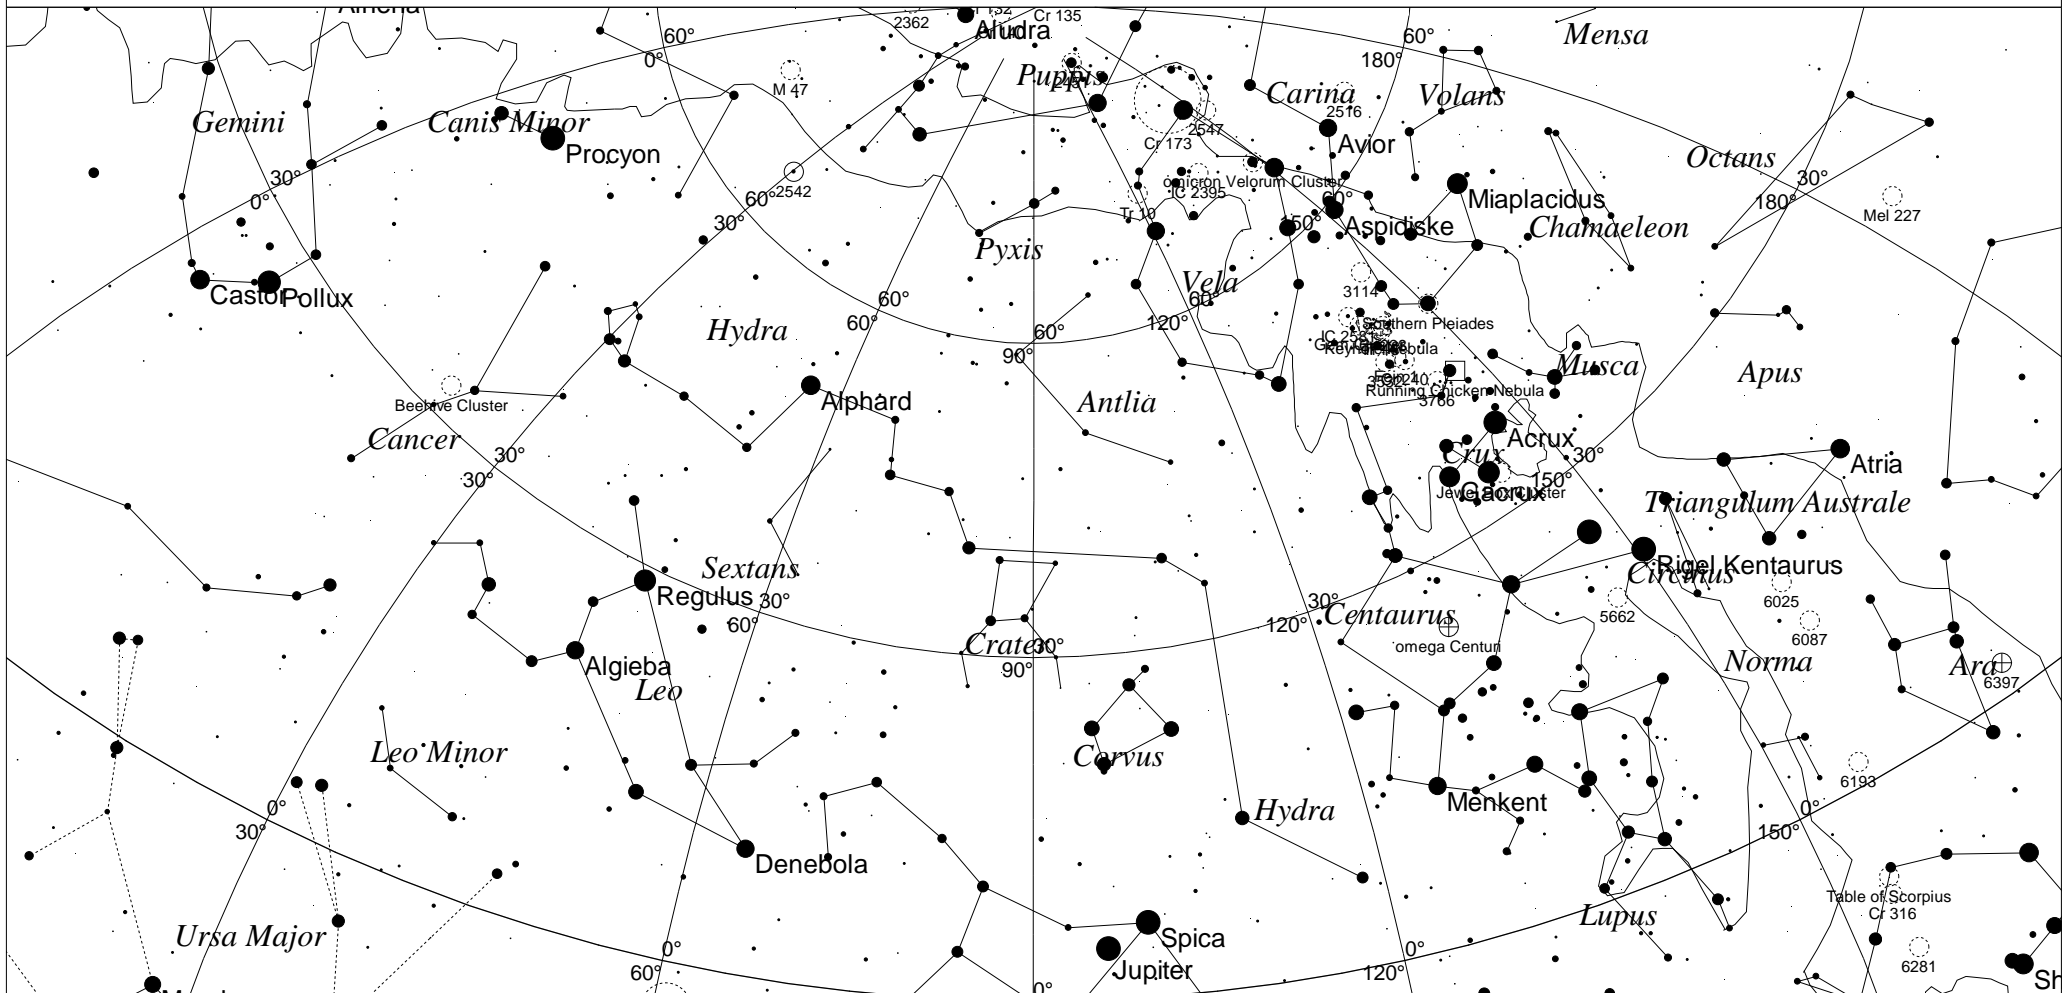

# March Sky - East

STARS		SYMBOLS		
● <1	● >5.5	● Multiple star	☐ Dark nebula	△ Radio source
● 2		○ Variable star	⊕ Globular cluster	× X-ray source
● 3		☄ Comet	☉ Open cluster	○ Other object
● 4		☄ Galaxy	♁ Planetary nebula	
● 5		☐ Bright nebula	☉ Quasar	

This map shows the Eastern sky as seen from Melbourne at:  
 10.00 pm 1 March  
 9.00 pm 15 March  
 8.00 pm 30 March  
 Time is AEDST. Similar views will be seen in other locations at the equivalent local time (eg 10.00 pm ACDST, Adelaide)