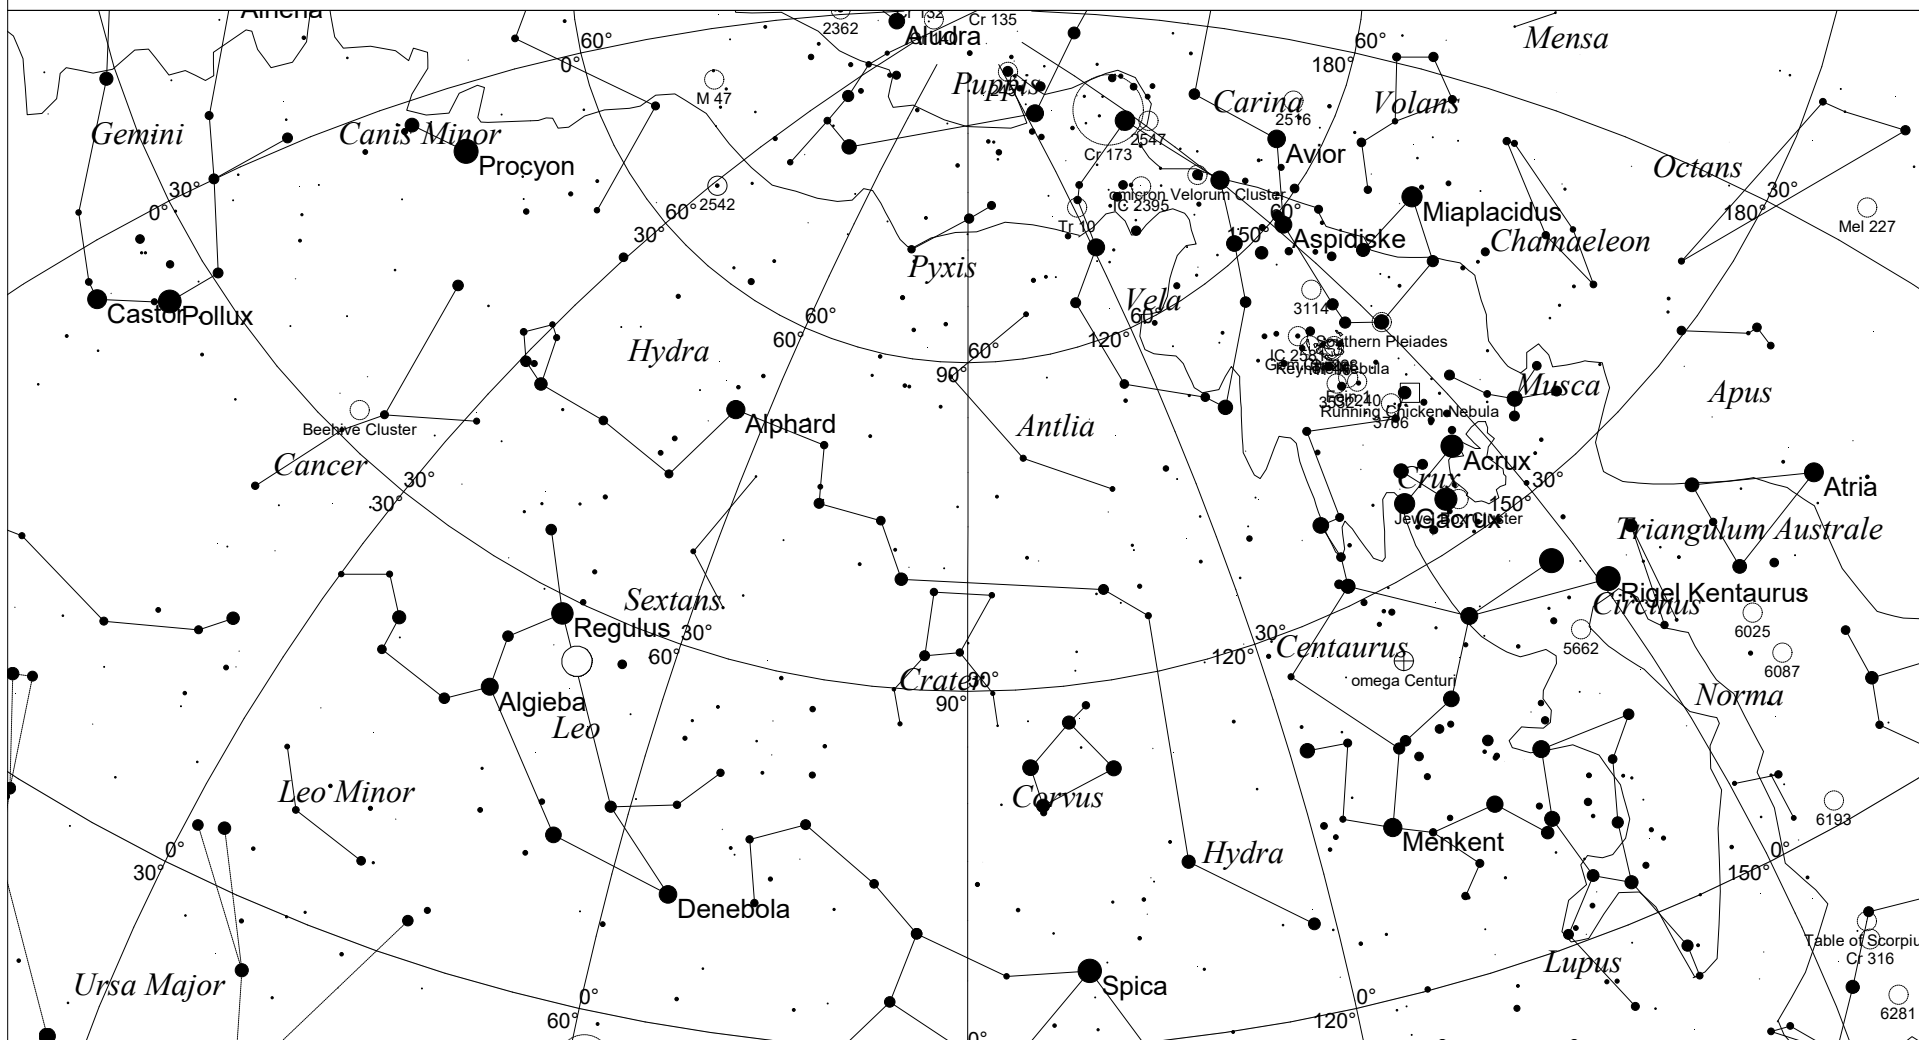

March Sky - East

STARS		SYMBOLS		
● <1	● >5.5	● Multiple star	◻ Dark nebula	△ Radio source
● 2	○ Variable star	⊕ Globular cluster	× X-ray source	○ Other object
● 3	☄ Comet	⊙ Open cluster		
● 4	☉ Galaxy	♁ Planetary nebula		
● 5	◻ Bright nebula	♁ Quasar		

This map shows the Eastern sky as seen from Melbourne at:
 10.00 pm 1 March
 9.00 pm 15 March
 8.00 pm 30 March
 Time is AEDST. Similar views will be seen in other locations at the equivalent local time (eg 10.00 pm ACDST,
 Adelaide)