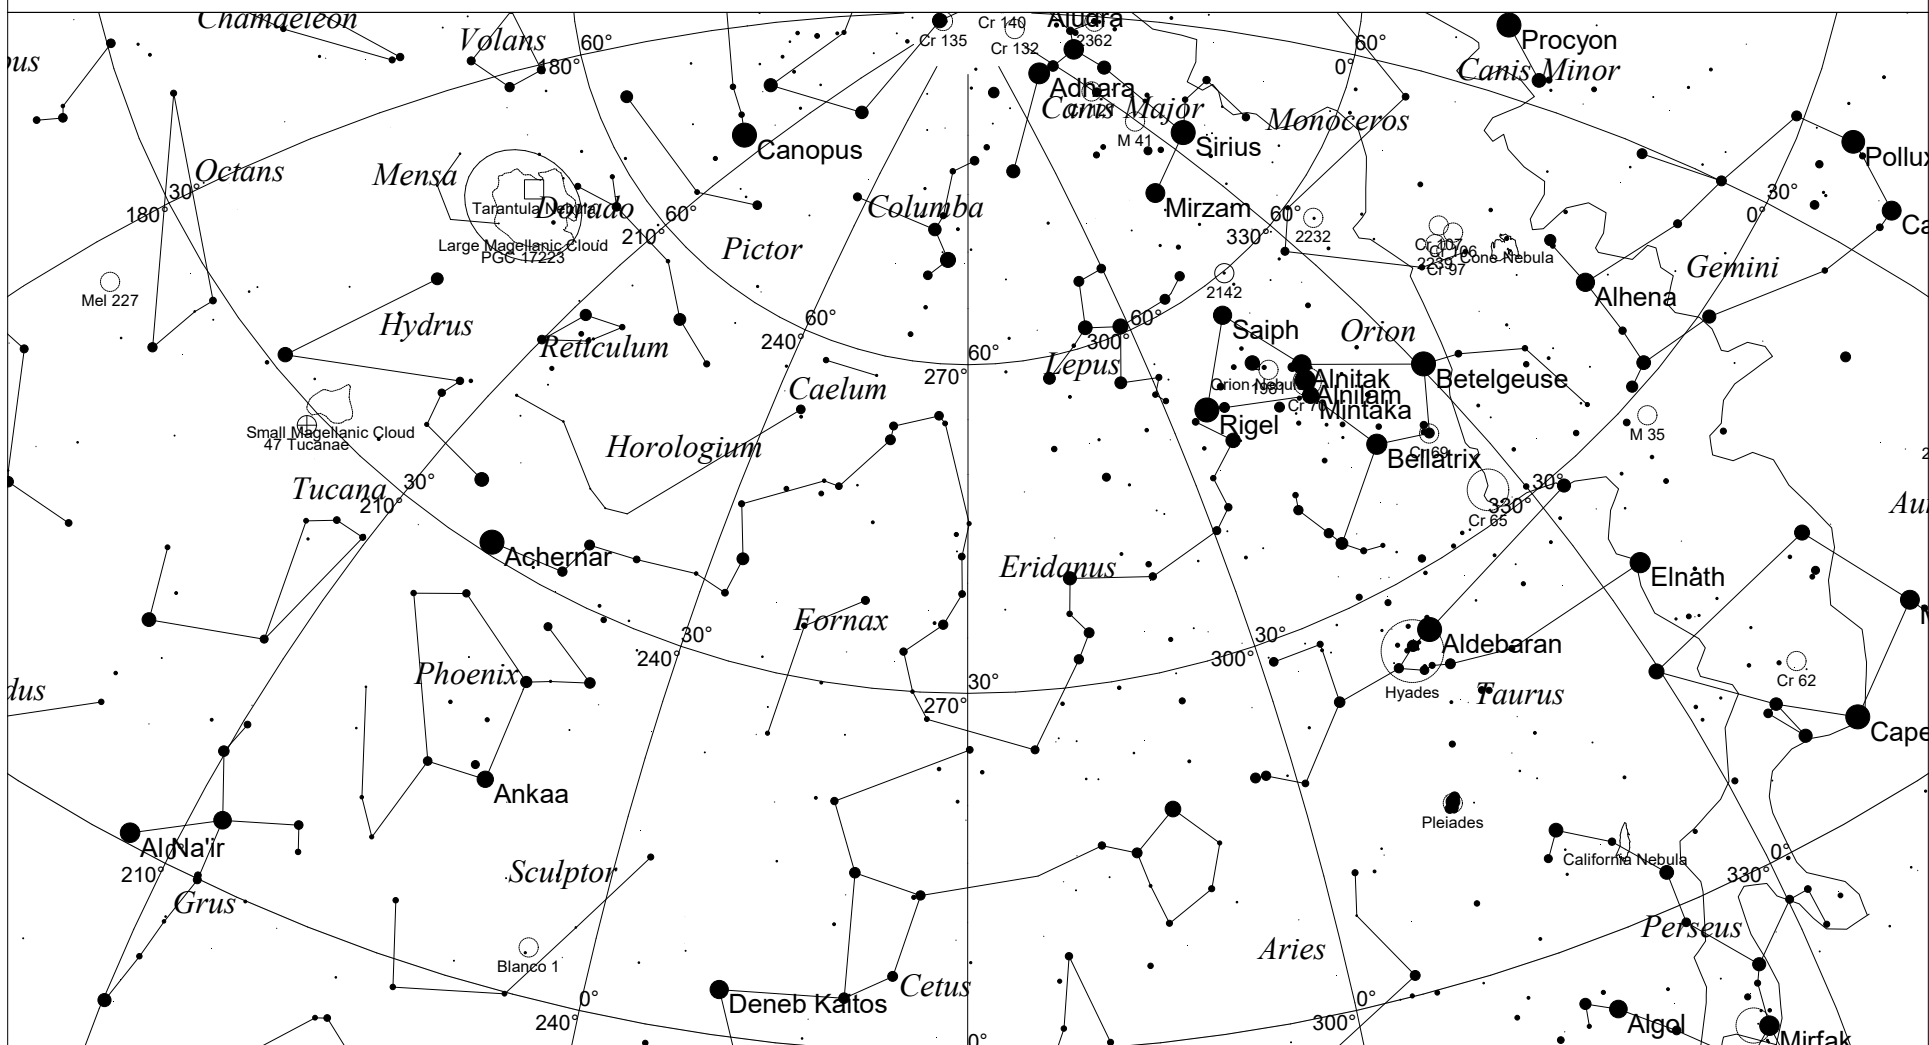

March Sky - West

STARS		SYMBOLS		
● <1	● >5.5	● Multiple star	◻ Dark nebula	△ Radio source
● 2	○ Variable star	○ Globular cluster	× X-ray source	○ Other object
● 3	☄ Comet	⊕ Open cluster		
● 4	☉ Galaxy	⊖ Planetary nebula		
● 5	◻ Bright nebula	⊞ Quasar		

This map shows the Western sky as seen from Melbourne at:
 10.00 pm 1 March
 9.00 pm 15 March
 8.00 pm 30 March
 Time is AEDST. Similar views will be seen in other locations at the equivalent local time (eg 10.00 pm ACDST,
 Adelaide)

Local Time: 22:00:00 1-Mar-2018 UTC: 11:30:00 1-Mar-2018 Sidereal Time: 07:21:12
 Location: 34° 55' 12" S 138° 34' 48" E RA: 3h58m33s Dec: -23° 52' Field: 90.0° Julian Day: 2458178.9792