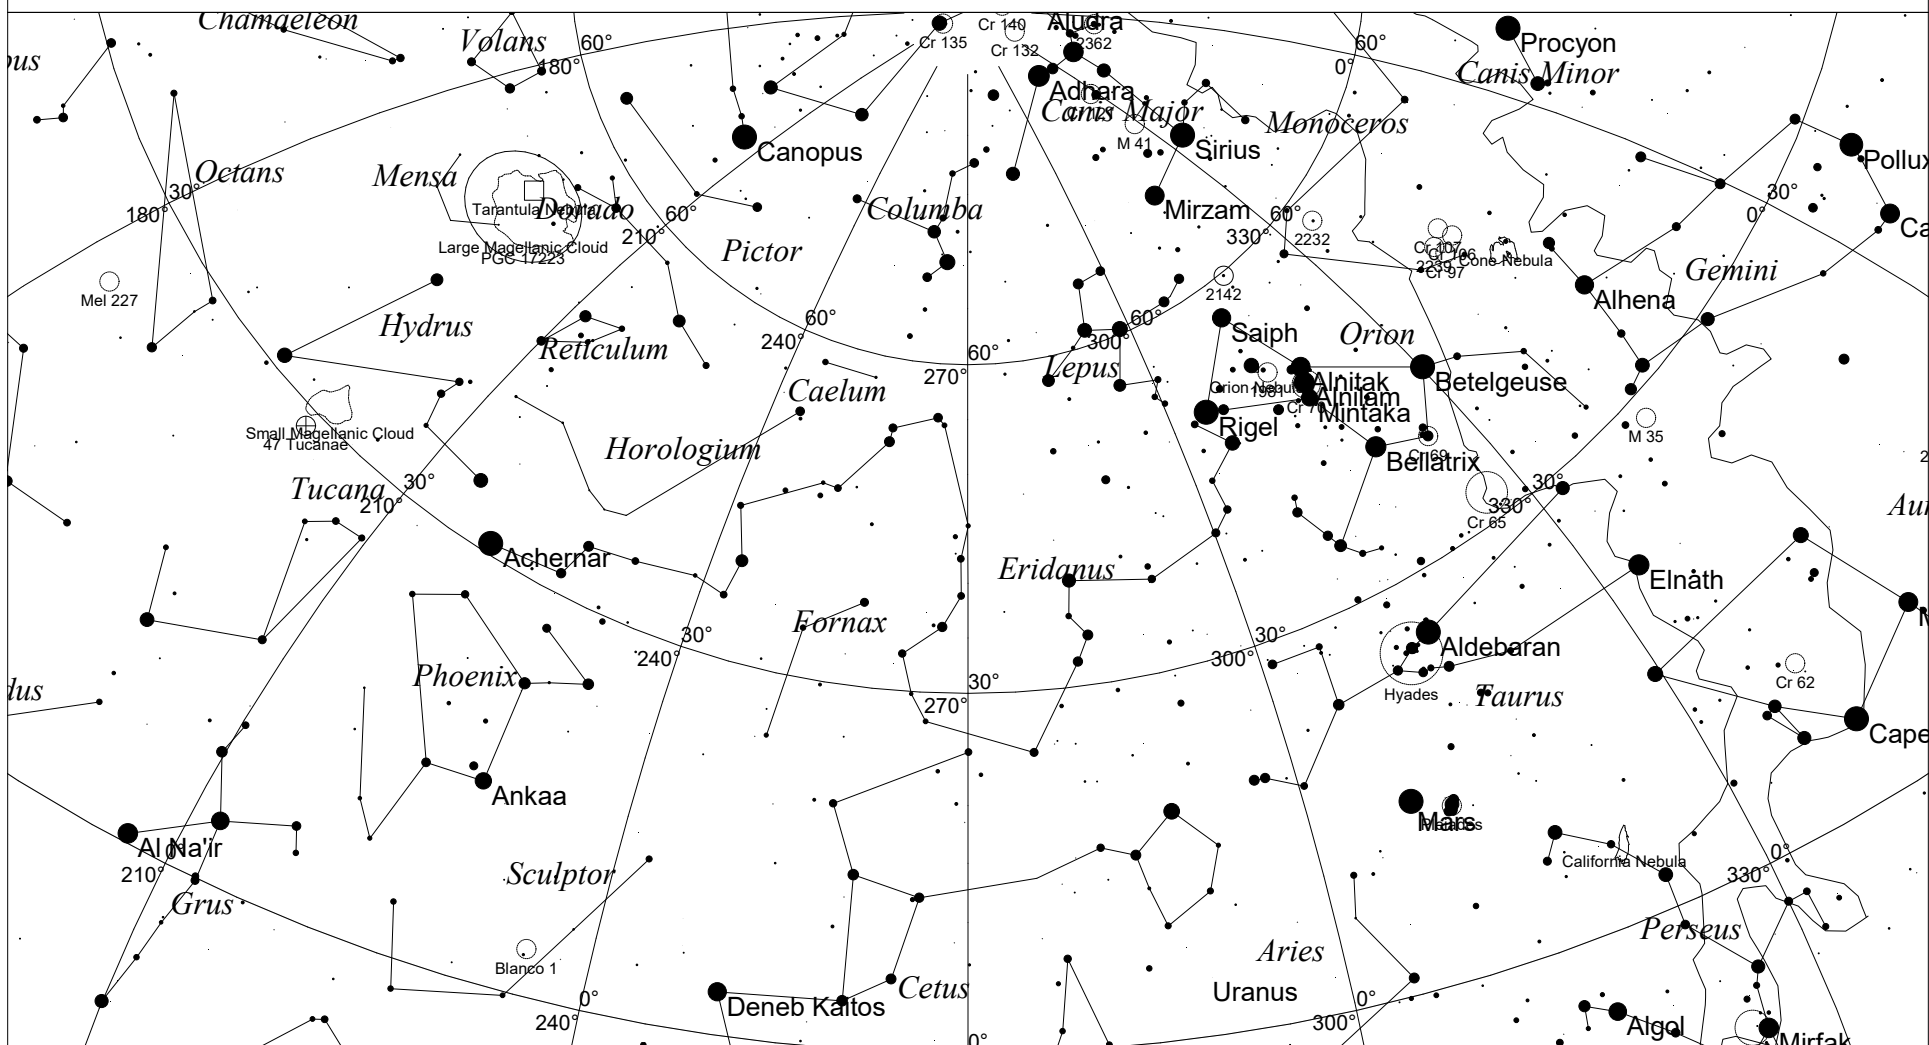

March Sky - West

STARS		SYMBOLS		
● <1	● >5.5	● Multiple star	◻ Dark nebula	△ Radio source
● 2	○ Variable star	○ Globular cluster	× X-ray source	○ Other object
● 3	☄ Comet	⊕ Open cluster		
● 4	☉ Galaxy	⊙ Planetary nebula		
● 5	◻ Bright nebula	⊞ Quasar		

This map shows the Western sky as seen from Melbourne at:
 10.00 pm 1 March
 9.00 pm 15 March
 8.00 pm 30 March
 Time is AEDST. Similar views will be seen in other locations at the equivalent local time (eg 10.00 pm ACDST,
 Adelaide)

Local Time: 22:00:00 1-Mar-2021
 Location: 34° 55' 12" S 138° 34' 48" E
 UTC: 11:30:00 1-Mar-2021
 RA: 3h59m37s Dec: -23° 52' Field: 90.0°
 Sidereal Time: 07:22:16
 Julian Day: 2459274.9792