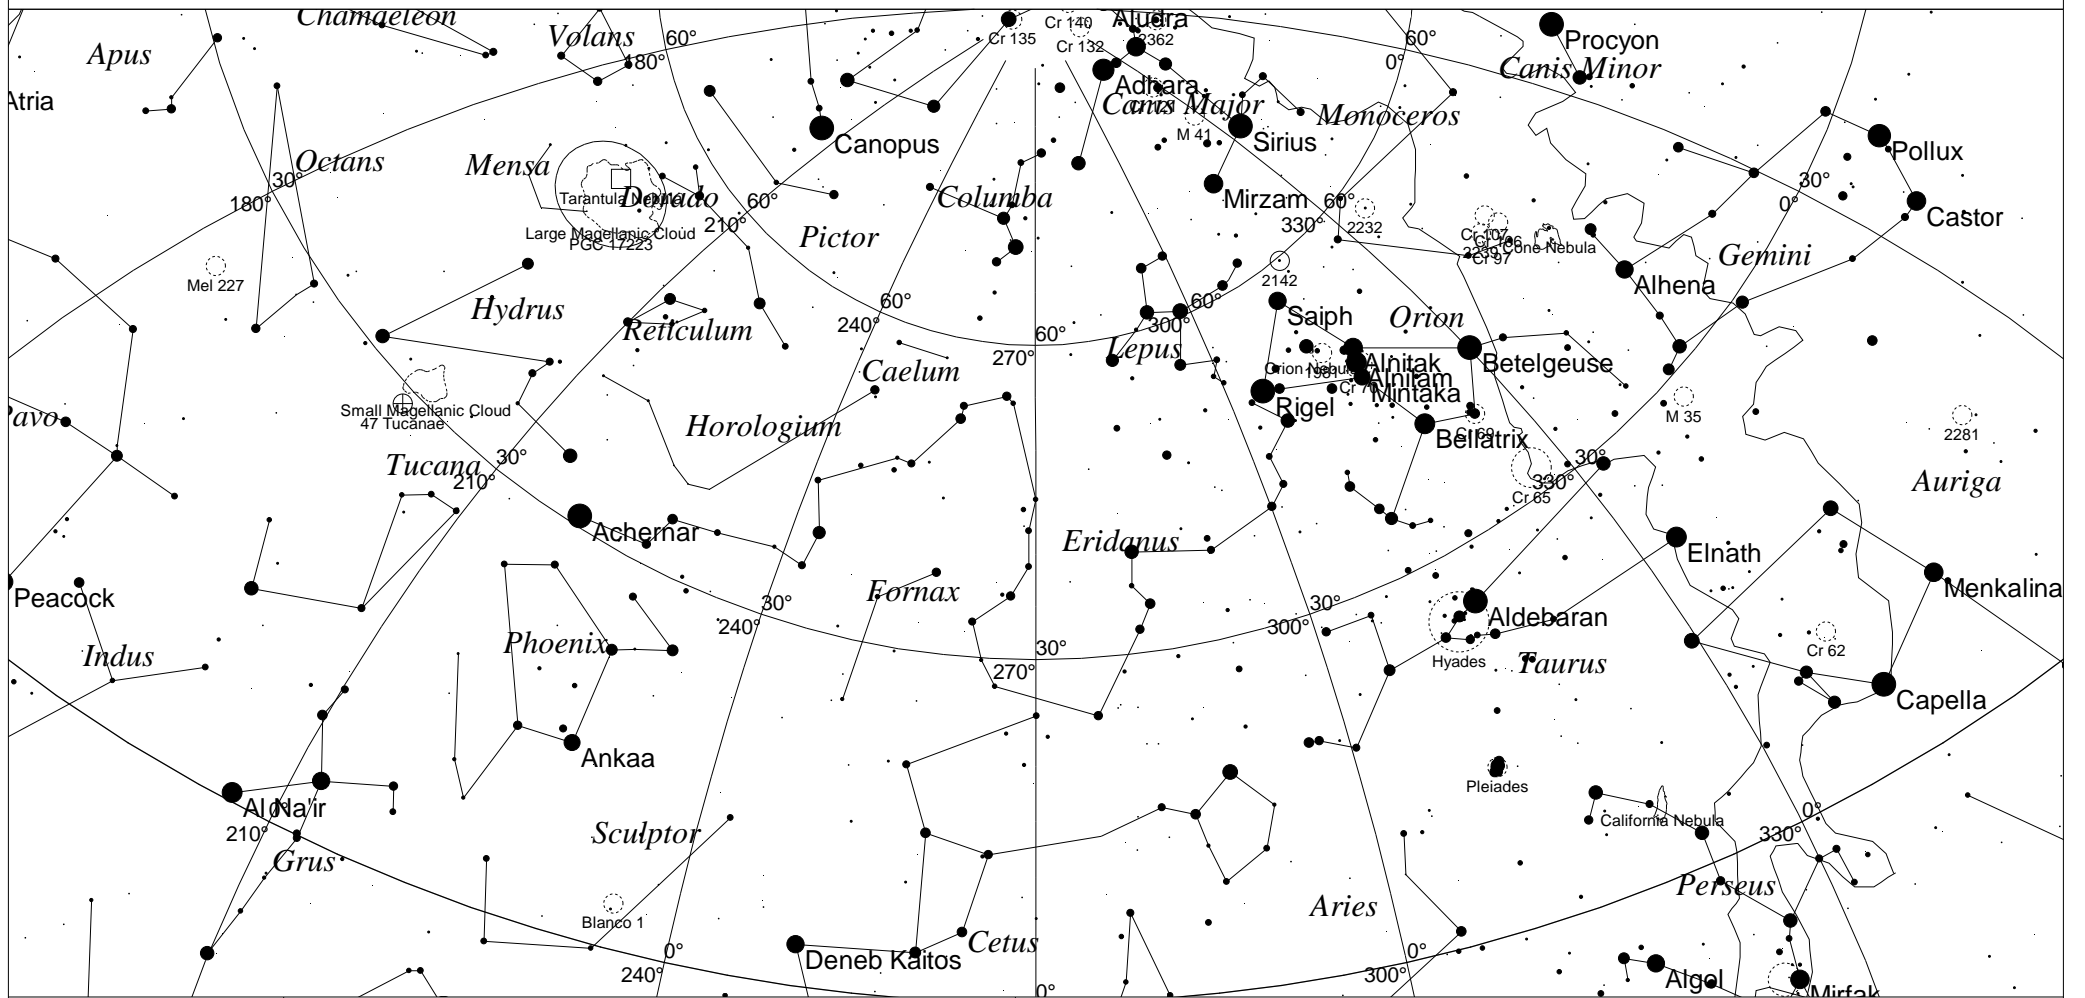

March Sky - West

STARS		SYMBOLS		
● <1	● >5.5	● Multiple star	☐ Dark nebula	△ Radio source
● 2		○ Variable star	⊕ Globular cluster	× X-ray source
● 3		☄ Comet	☉ Open cluster	○ Other object
● 4		☄ Galaxy	♁ Planetary nebula	
● 5		☐ Bright nebula	☉ Quasar	

This map shows the Western sky as seen from Melbourne at:
 10.00 pm 1 March
 9.00 pm 15 March
 8.00 pm 30 March
 Time is AEDST. Similar views will be seen in other locations at the equivalent local time (eg 10.00 pm ACDST, Adelaide)