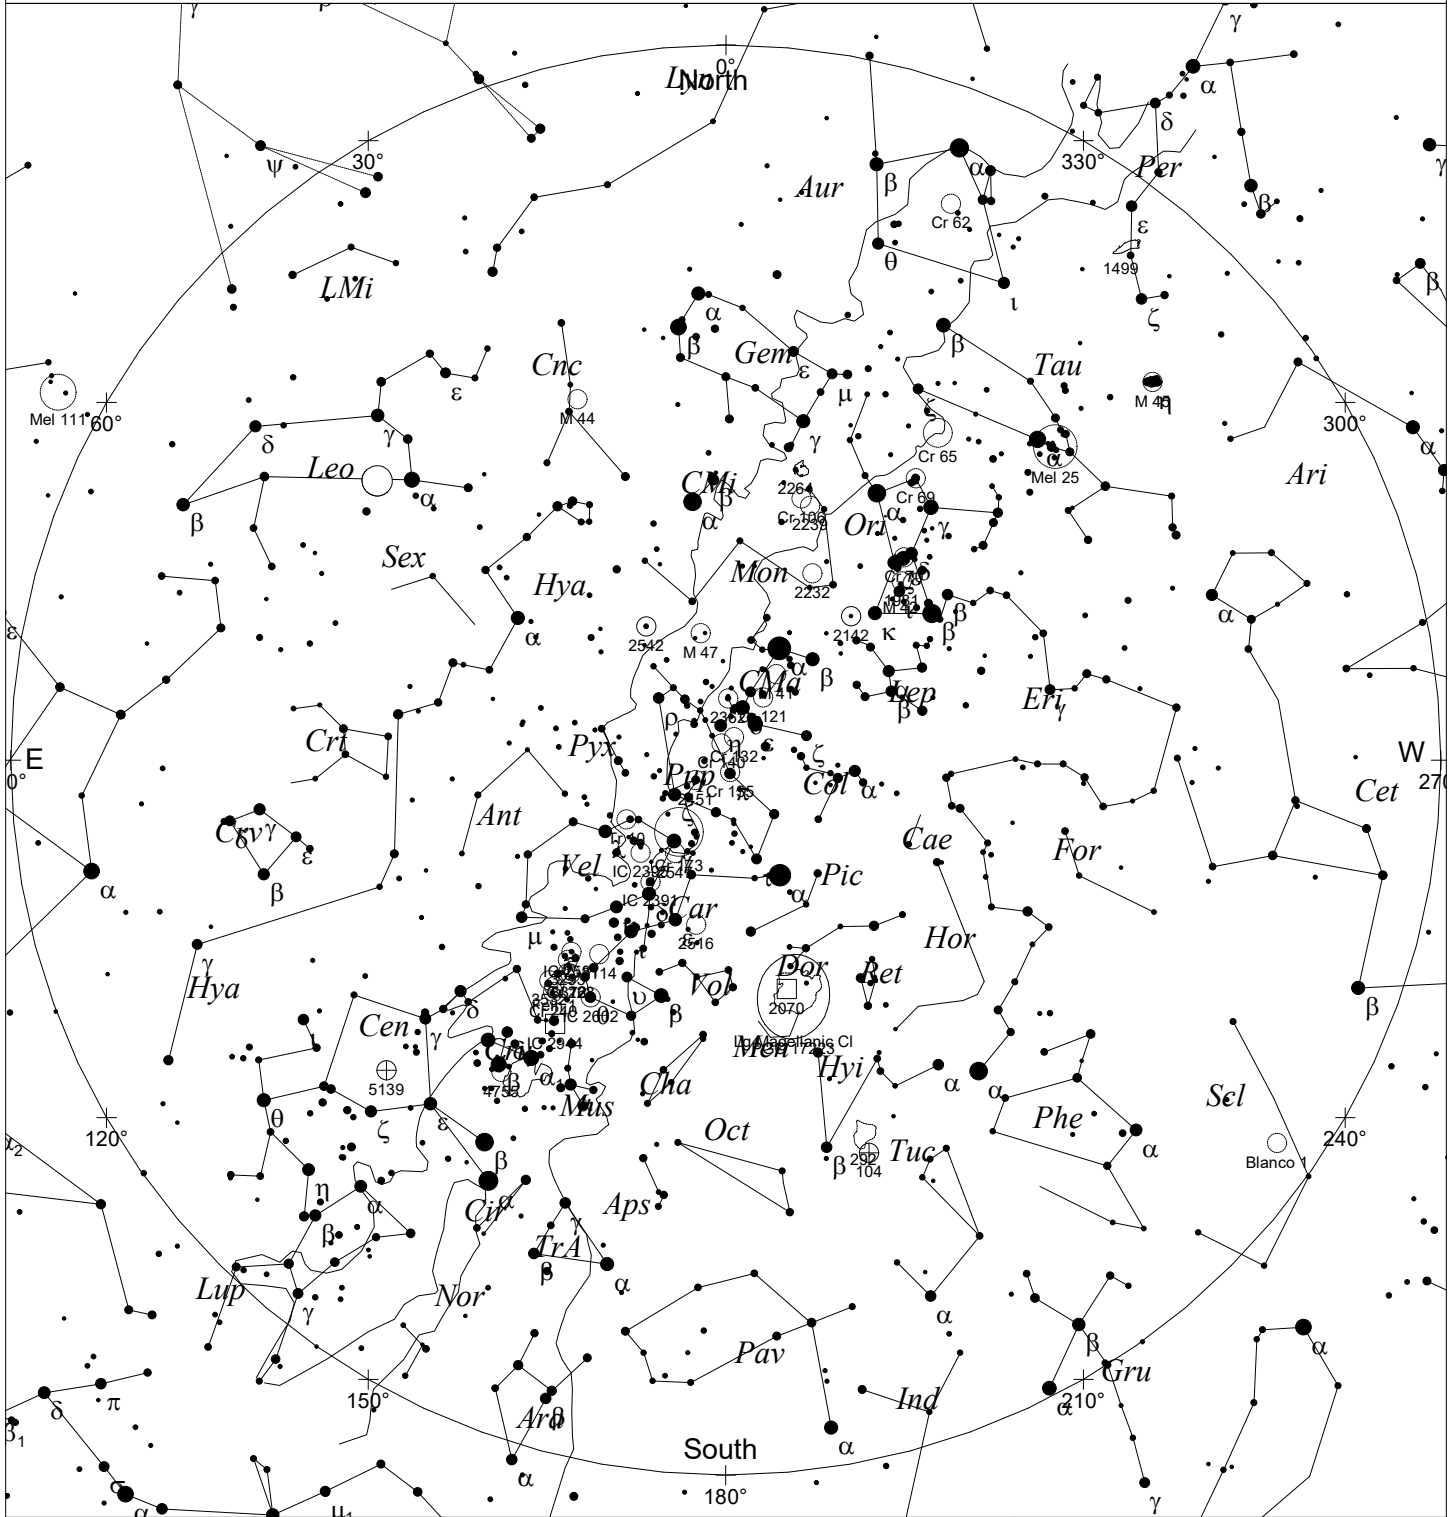

# March, Whole Sky Map

STARS	
● <-4	● 1
● -3	● 2
● -2	● 3
● -1	● 4
● 0	● >5

SYMBOLS		
● Multiple star	◻ Dark nebula	△ Radio source
○ Variable star	⊕ Globular cluster	× X-ray source
☄ Comet	⊙ Open cluster	○ Other object
☉ Galaxy	⊕ Planetary nebula	
◻ Bright nebula	⊕ Quasar	

This map shows the sky as seen from Melbourne at:  
 10.00 pm 1 March  
 9.00 pm 15 March  
 8.00 pm 30 March  
 Time is AEDST. Similar views will be seen in other locations at the equivalent local time (eg 10.00 pm ACDST Adelaide)

Local Time: 22:00:00 1-Mar-2018

UTC: 11:30:00 1-Mar-2018

Sidereal Time: 07:21:12

Location: 34° 55' 12" S 138° 34' 48" E RA: 7h21m12s Dec: -34° 55' Field: 182.0°

Julian Day: 2458178.9792