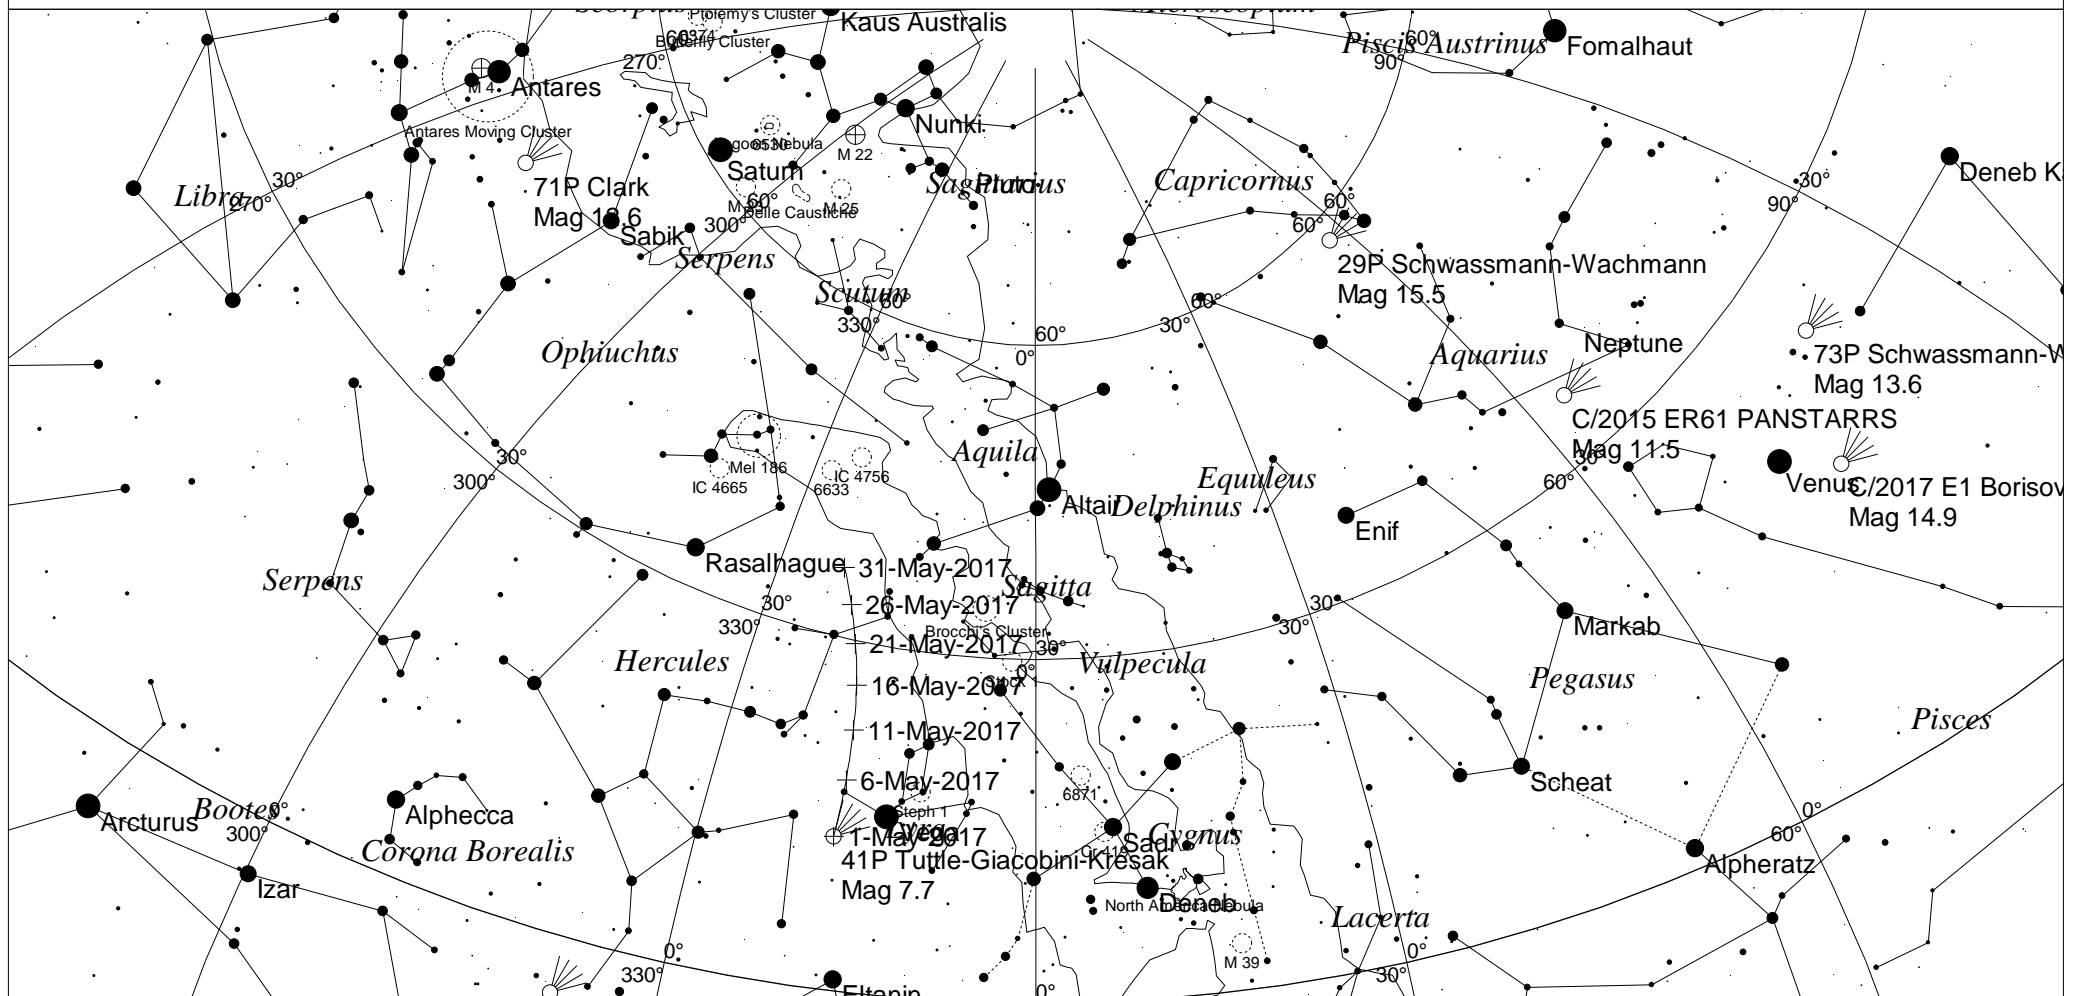

May Sky - North with comet 41P

STARS		SYMBOLS		
● <1	● >5.5	● Multiple star	☐ Dark nebula	△ Radio source
● 2		○ Variable star	⊕ Globular cluster	× X-ray source
● 3		☄ Comet	☉ Open cluster	○ Other object
● 4		☄ Galaxy	♁ Planetary nebula	
● 5		☐ Bright nebula	☉ Quasar	

This map shows the Northern sky as seen from Melbourne at:
 10.00 pm 1 May
 9.00 pm 15 May
 8.00 pm 30 May
 Time is AEST. Similar views will be seen in other locations at the equivalent local time (eg 10.00 pm ACST, Adelaide)

Local Time: 05:26:09 1-May-2017
 Location: 34° 55' 12" S 138° 34' 48" E

UTC: 19:56:09 30-Apr-2017
 RA: 19h46m15s Dec: +10° 05' Field: 90.0°

Sidereal Time: 19:46:15
 Julian Day: 2457874.3307