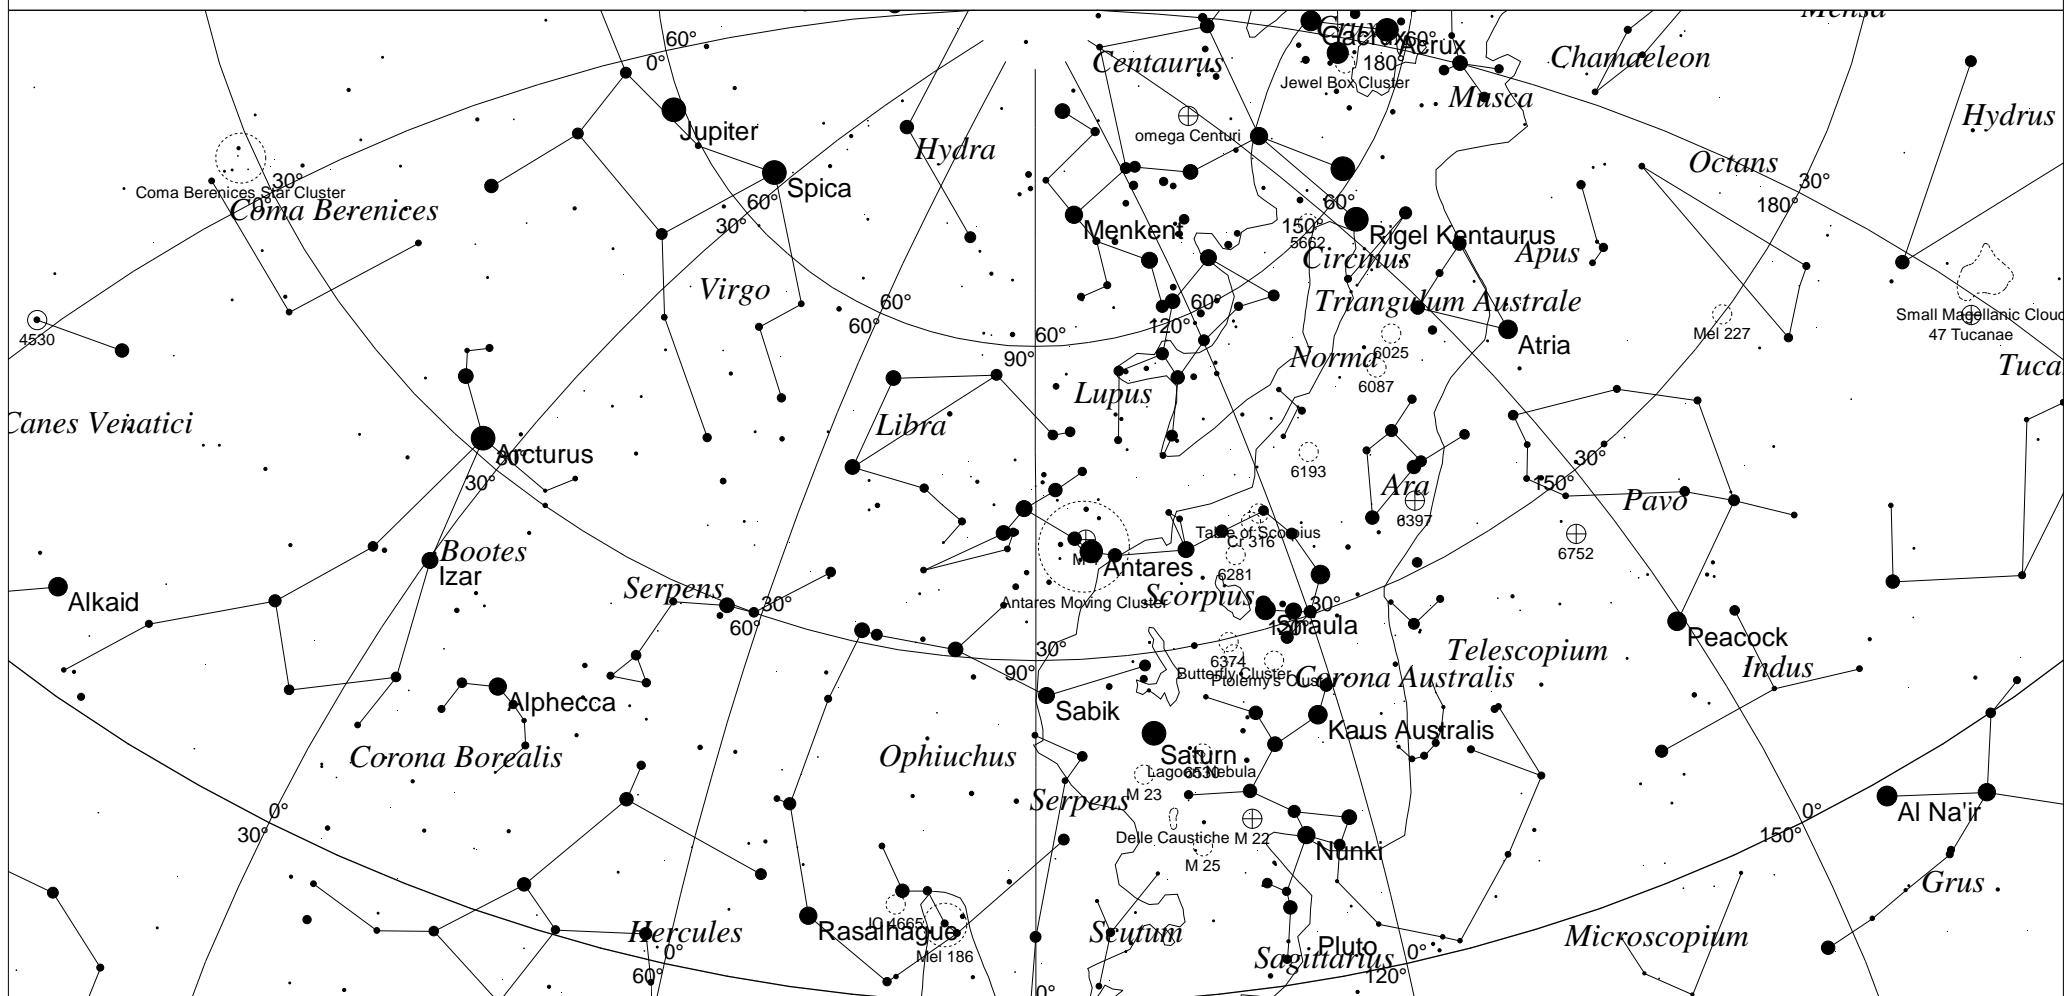

May Sky - East

STARS		SYMBOLS		
● <1	● >5.5	● Multiple star	☐ Dark nebula	△ Radio source
● 2		○ Variable star	⊕ Globular cluster	× X-ray source
● 3		☄ Comet	☉ Open cluster	○ Other object
● 4		☄ Galaxy	♁ Planetary nebula	
● 5		☐ Bright nebula	☉ Quasar	

This map shows the Eastern sky as seen from Melbourne at:
 10.00 pm 1 May
 9.00 pm 15 May
 8.00 pm 30 May
 Time is AEST. Similar views will be seen in other locations at the equivalent local time (eg 10.00 pm ACST, Adelaide)