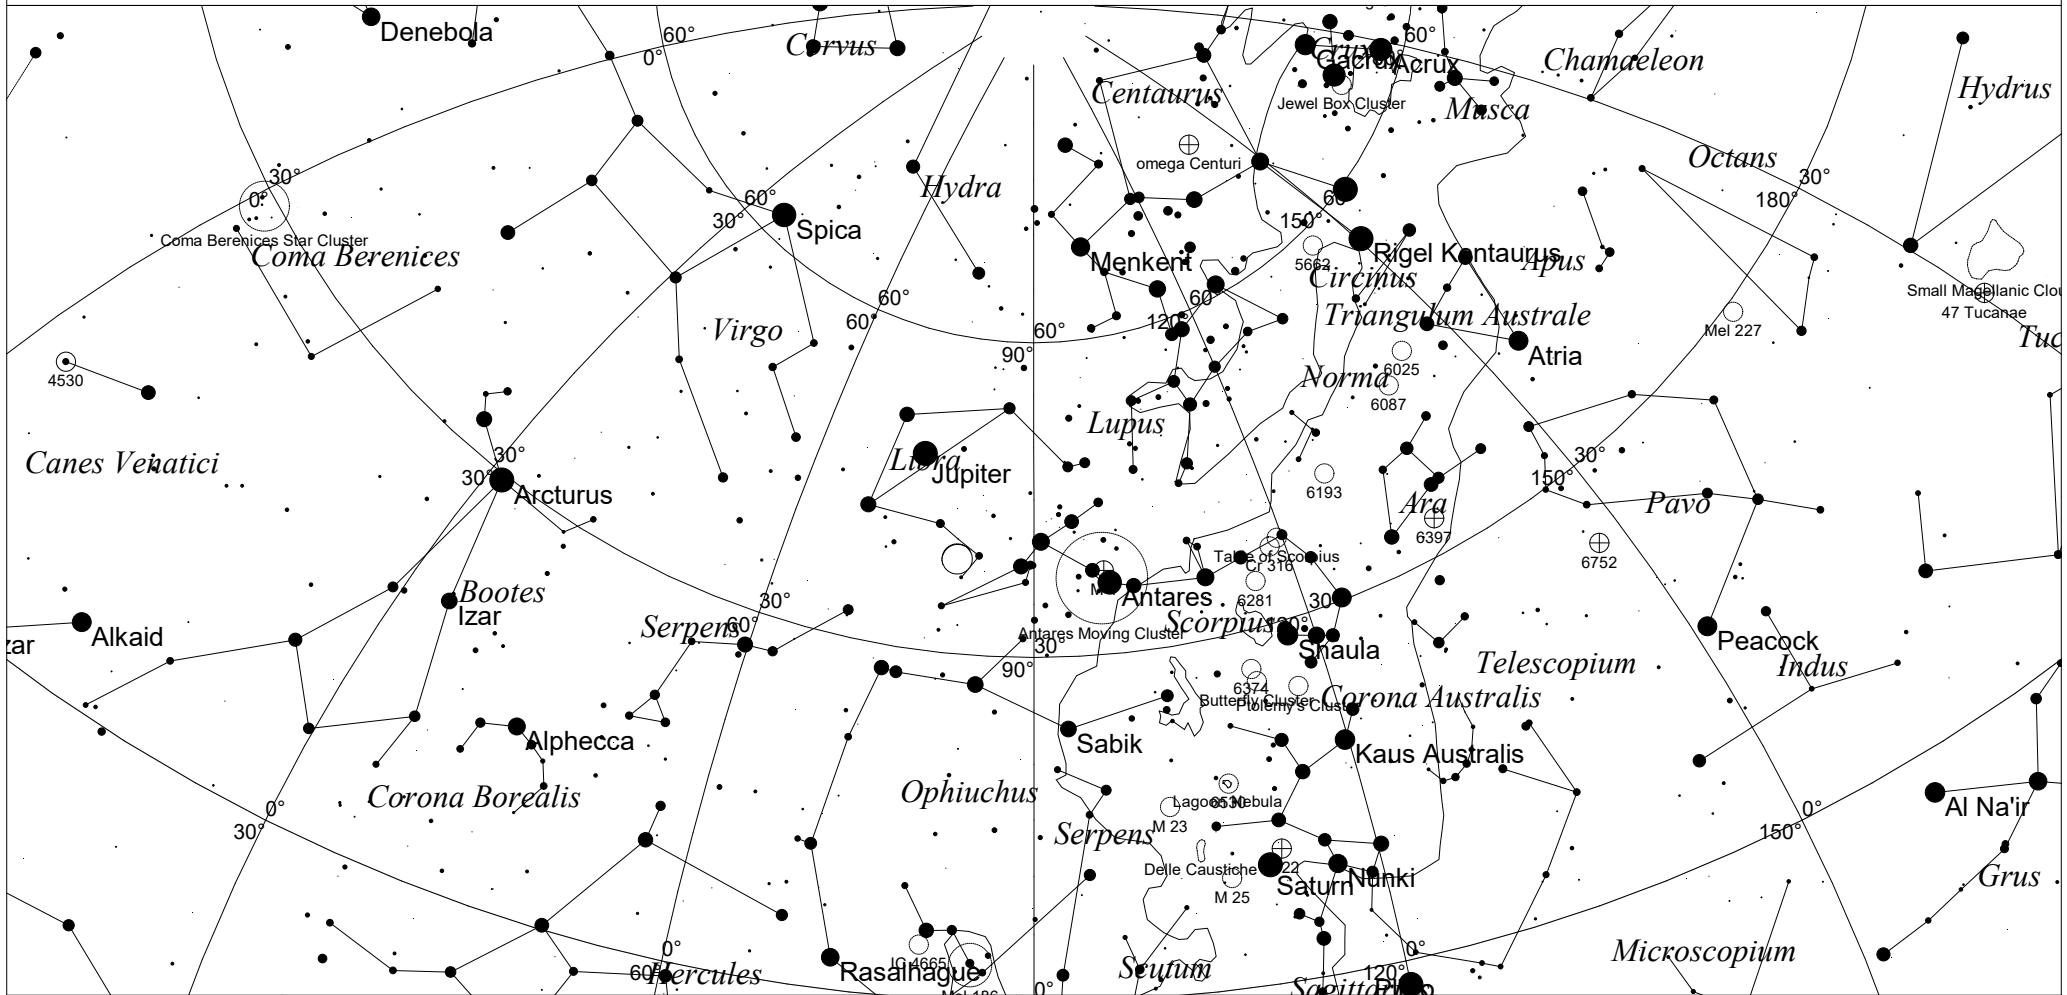

May Sky - East

STARS		SYMBOLS			
● <1	● >5.5	● Multiple star	□ Dark nebula	△ Radio source	
● 2		○ Variable star	⊕ Globular cluster	× X-ray source	
● 3		☄ Comet	○ Open cluster	○ Other object	
● 4		☄ Galaxy	⊕ Planetary nebula		
● 5		□ Bright nebula	⊕ Quasar		

This map shows the Eastern sky as seen from Melbourne at:
 10.00 pm 1 May
 9.00 pm 15 May
 8.00 pm 30 May
 Time is AEST. Similar views will be seen in other locations at the equivalent local time (eg 10.00 pm ACST, Adelaide)