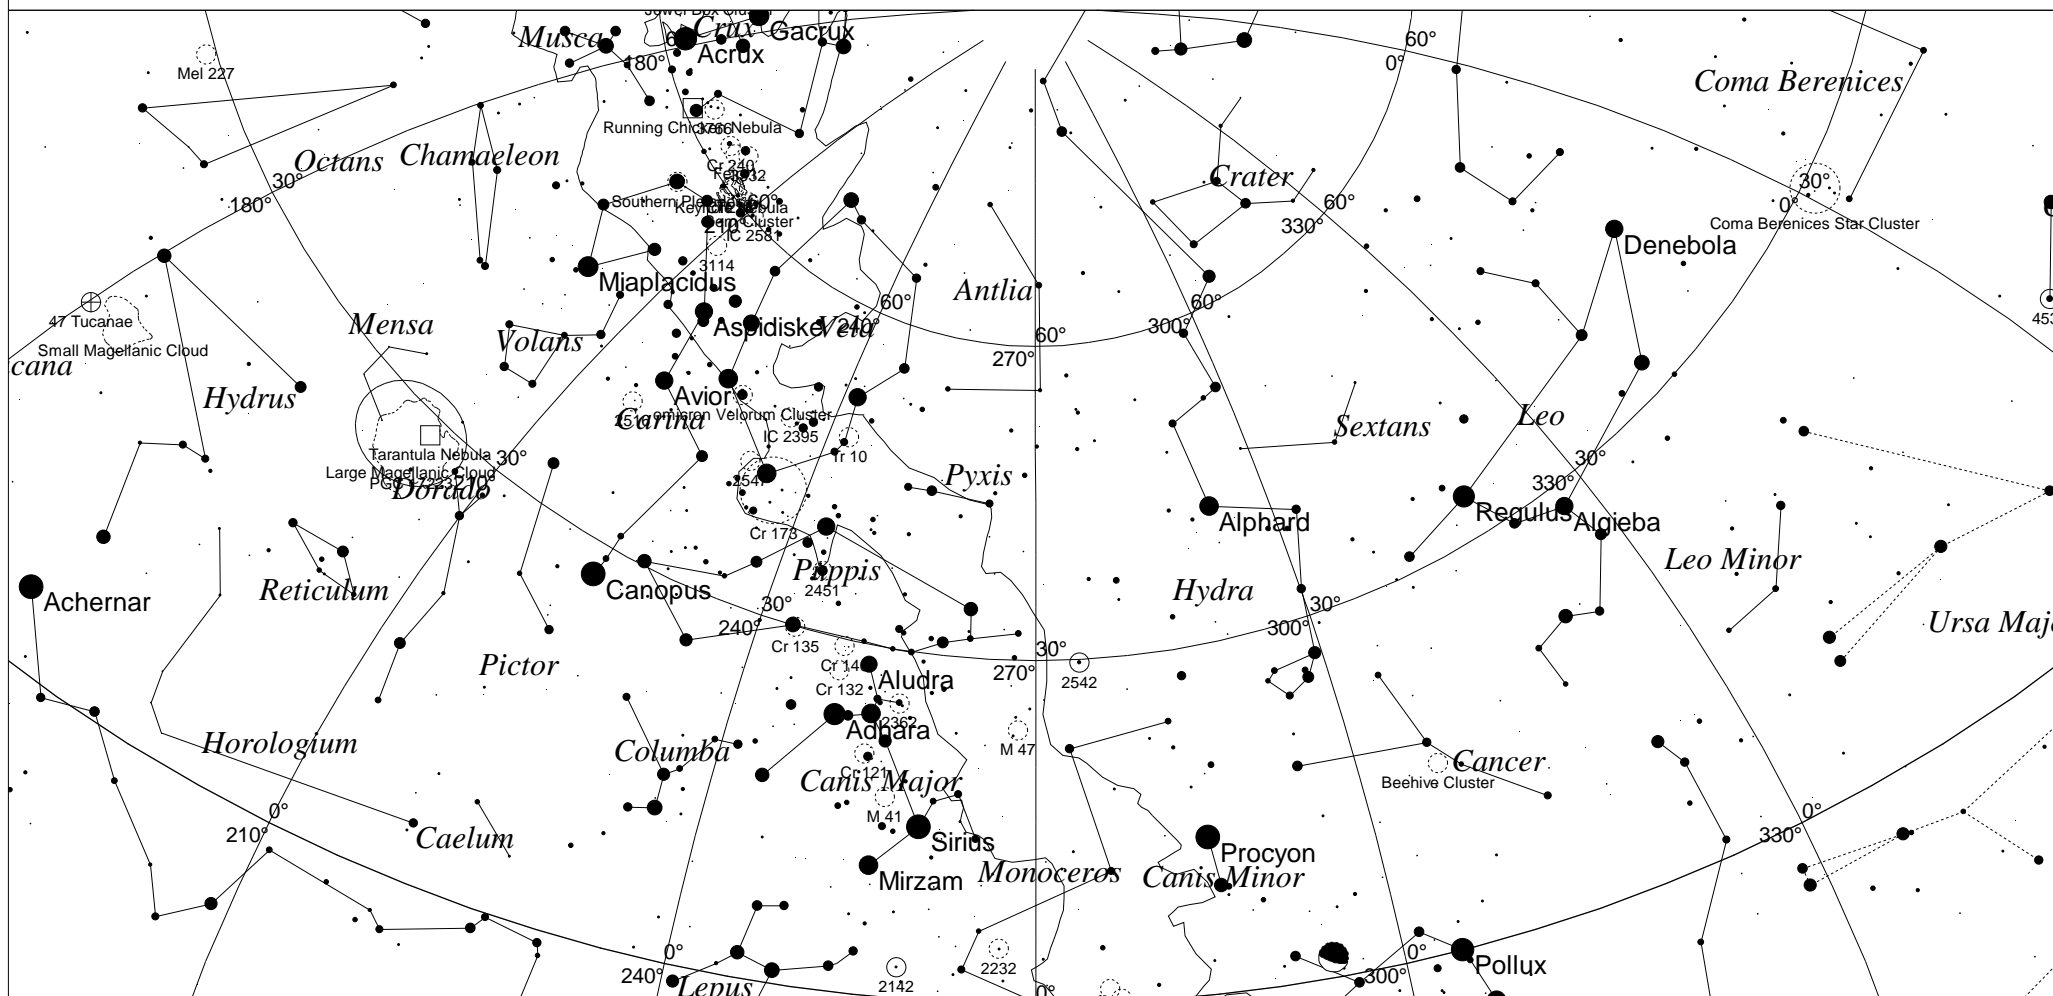

May Sky - West

STARS		SYMBOLS		
● <1	>5.5	● Multiple star	☐ Dark nebula	△ Radio source
● 2		○ Variable star	⊕ Globular cluster	× X-ray source
● 3		☄ Comet	☉ Open cluster	○ Other object
● 4		☄ Galaxy	♁ Planetary nebula	
● 5		☐ Bright nebula	☉ Quasar	

This map shows the Western sky as seen from Melbourne at:
 10.00 pm 1 May
 9.00 pm 15 May
 8.00 pm 30 May
 Time is AEST. Similar views will be seen in other locations at the equivalent local time (eg 10.00 pm ACST, Adelaide)

Local Time: 22:00:00 1-May-2017 UTC: 12:30:00 1-May-2017 Sidereal Time: 12:22:49
 Location: 34° 55' 12" S 138° 34' 48" E RA: 9h00m10s Dec: -23° 52' Field: 90.0° Julian Day: 2457875.0208