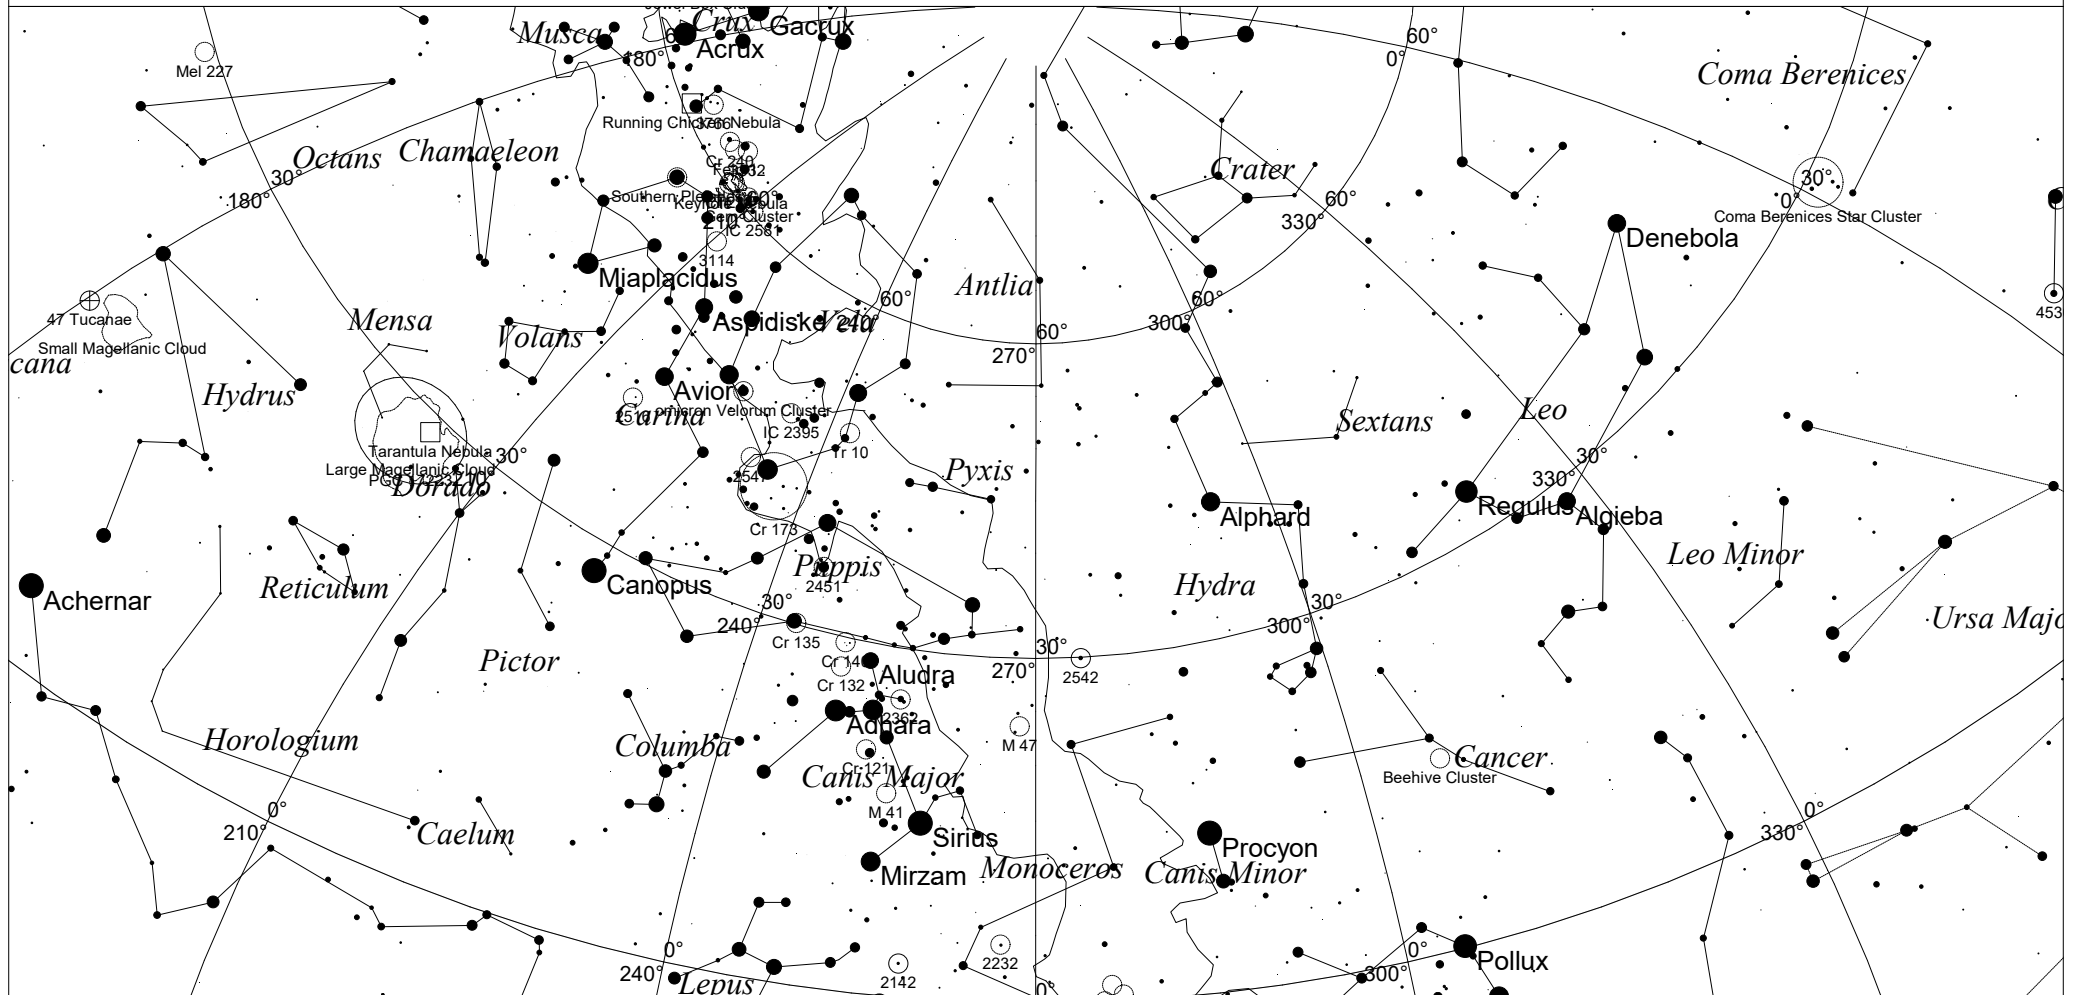

# May Sky - West

STARS		SYMBOLS			
● <1	● >5.5	● Multiple star	◻ Dark nebula	△ Radio source	
● 2		○ Variable star	⊕ Globular cluster	× X-ray source	
● 3		☄ Comet	○ Open cluster	○ Other object	
● 4		☄ Galaxy	⊙ Planetary nebula		
● 5		◻ Bright nebula	⊙ Quasar		

This map shows the Western sky as seen from Melbourne at:  
 10.00 pm 1 May  
 9.00 pm 15 May  
 8.00 pm 30 May  
 Time is AEST. Similar views will be seen in other locations at the equivalent local time (eg 10.00 pm ACST, Adelaide)

Local Time: 22:00:00 1-May-2018  
 Location: 34° 55' 12" S 138° 34' 48" E

UTC: 12:30:00 1-May-2018  
 RA: 8h59m12s Dec: -23° 52' Field: 90.0°

Sidereal Time: 12:21:51  
 Julian Day: 2458240.0208