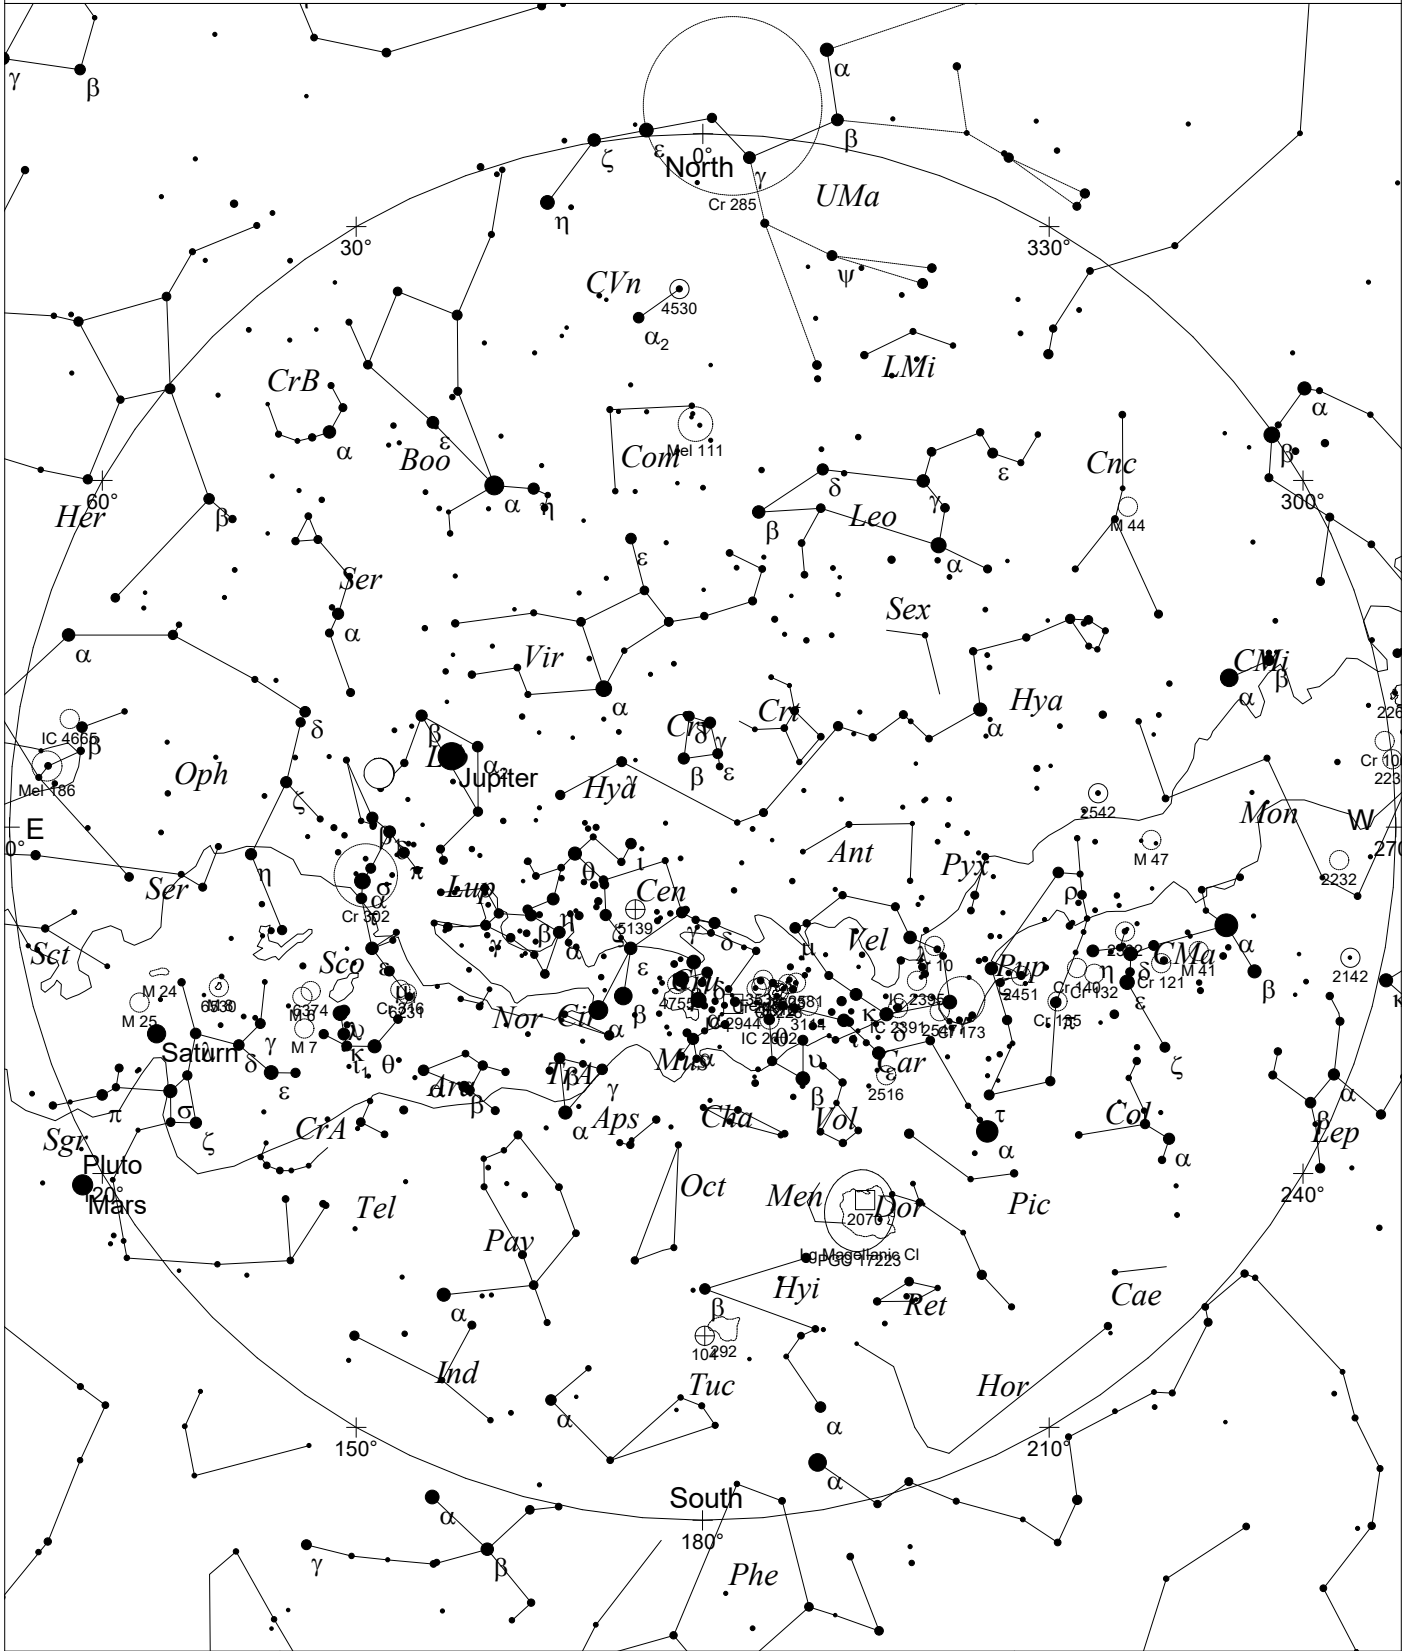

# May, Whole Sky Map

STARS		SYMBOLS		
● <-4	● 1	● Multiple star	◻ Dark nebula	△ Radio source
● -3	● 2	○ Variable star	⊕ Globular cluster	× X-ray source
● -2	● 3	☄ Comet	○ Open cluster	○ Other object
● -1	● 4	☄ Galaxy	○ Planetary nebula	
● 0	● >5	◻ Bright nebula	☄ Quasar	

This map shows the sky as seen from Melbourne at:  
 10.00 pm 1 May  
 9.00 pm 15 May  
 8.00 pm 30 May  
 Time is AEST. Similar views will be seen in other locations at the equivalent local time (eg 10.00 pm

Local Time: 22:00:00 1-May-2018      UTC: 12:30:00 1-May-2018      Sidereal Time: 12:21:51  
 Location: 34° 55' 12" S 138° 34' 48" RA: 12h21m52s Dec: -34° 55' Field: 182.0°      Julian Day: 2458240.0208