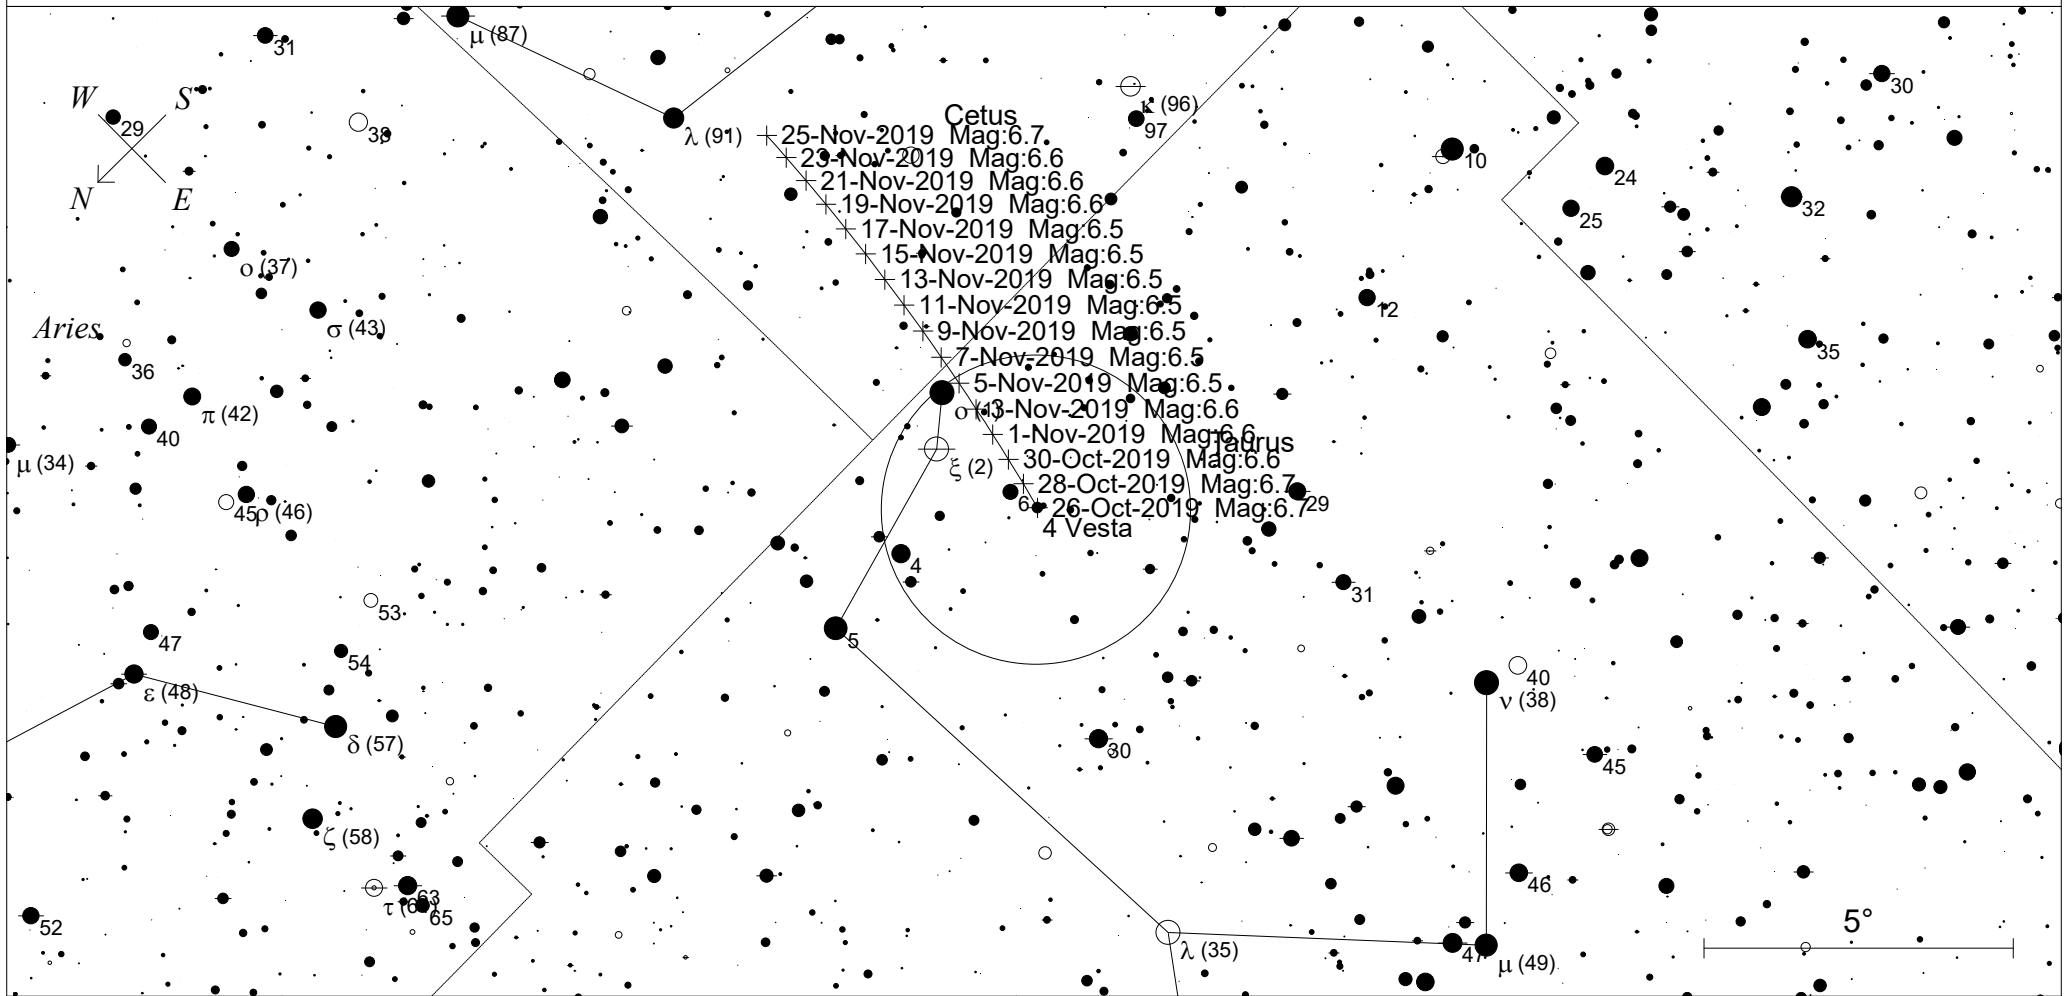

Vesta spotter map October November

STARS		SYMBOLS		
● <4	● >9	● Multiple star	◻ Dark nebula	△ Radio source
● 5		○ Variable star	⊕ Globular cluster	× X-ray source
● 6		☄ Comet	○ Open cluster	○ Other object
● 7		☄ Galaxy	⊙ Planetary nebula	
● 8		◻ Bright nebula	⊗ Quasar	

Bibocular chart of the location of asteroid Vesta at opposition. The circle is the field of view of 10x50 binoculars

Local Time: 23:00:00 26-Oct-2019 UTC: 12:30:00 26-Oct-2019 Sidereal Time: 00:02:41
 Location: 34° 55' 12" S 138° 34' 48" E RA: 3h35m10s Dec: +9° 16' Field: 16.0° Julian Day: 2458783.0208