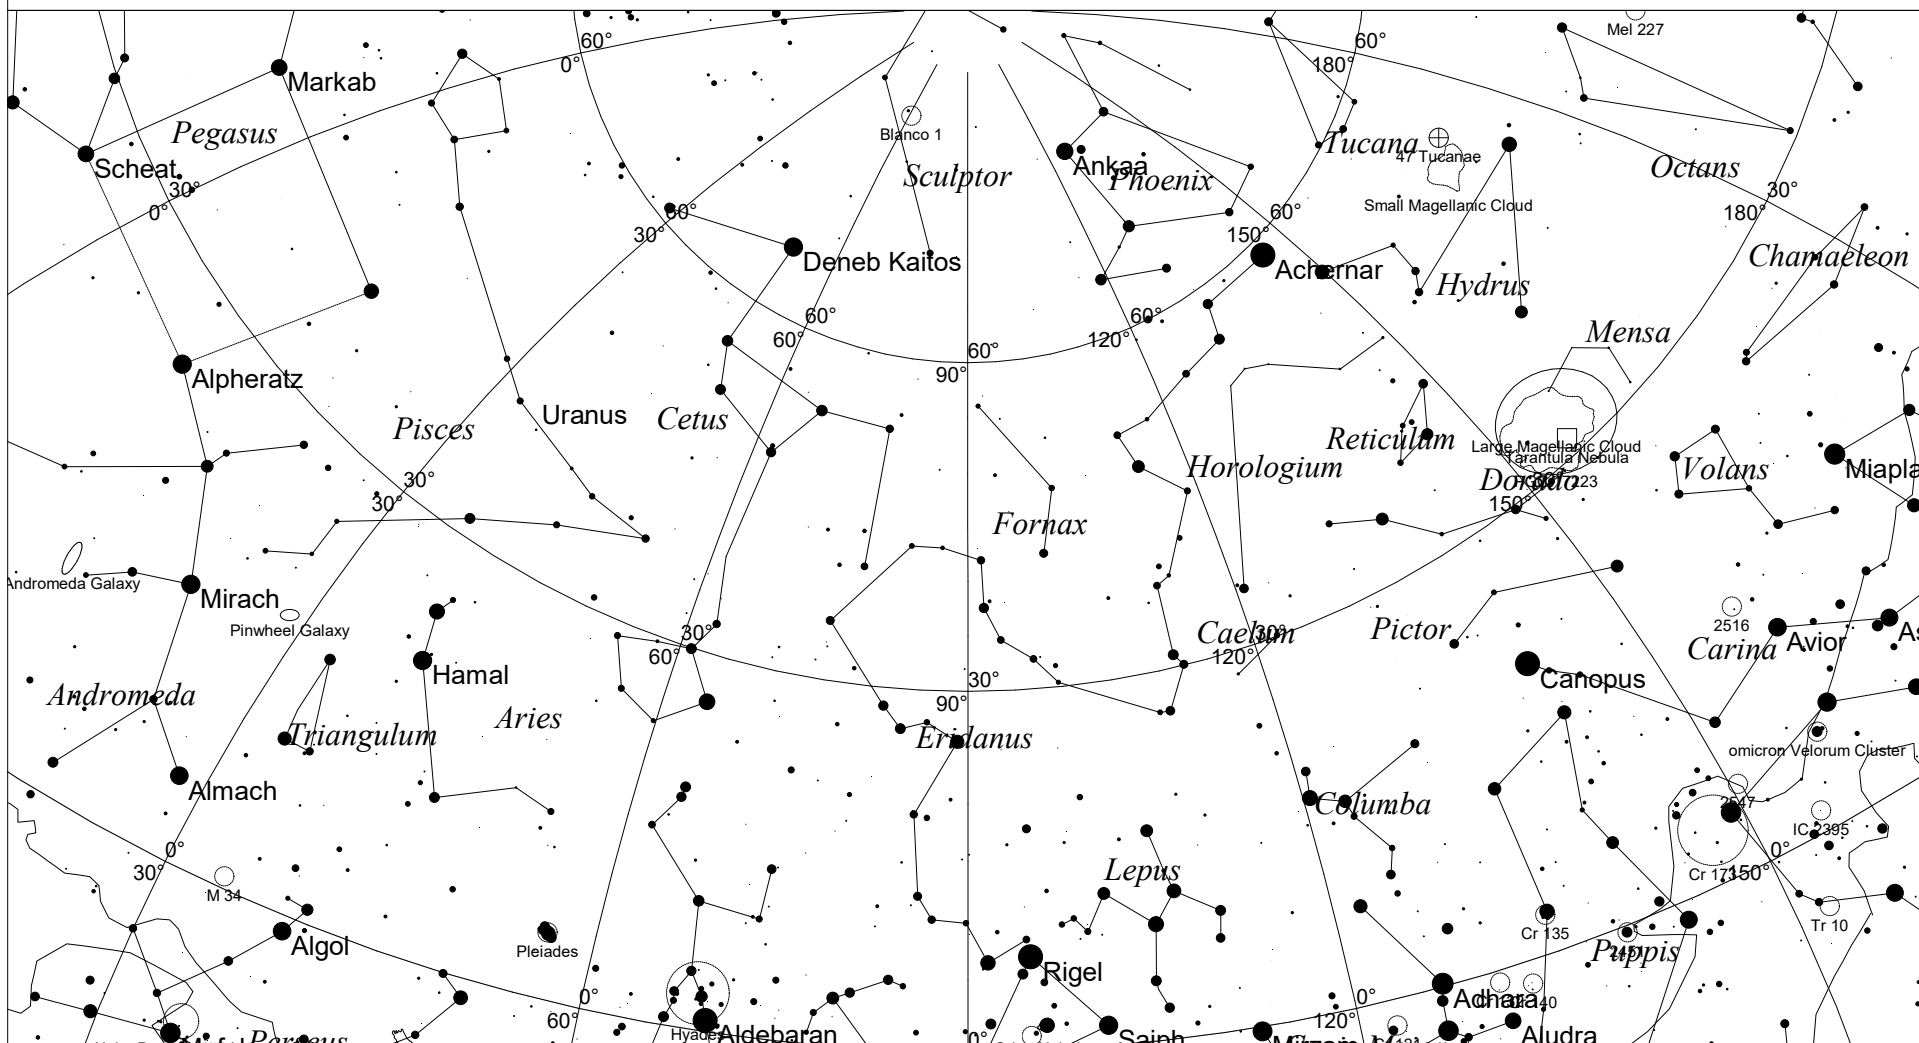

November Sky - East

STARS		SYMBOLS		
● <1	● >5.5	● Multiple star	◻ Dark nebula	△ Radio source
● 2	○ Variable star	⊙ Globular cluster	× X-ray source	○ Other object
● 3	☄ Comet	⊕ Open cluster		
● 4	☉ Galaxy	⊙ Planetary nebula		
● 5	◻ Bright nebula	⊙ Quasar		

This map shows the Eastern sky as seen from Melbourne at:
 10.00 pm 1 November
 9.00 pm 15 November
 8.00 pm 30 November
 Time is AEDST. Similar views will be seen in other locations at the equivalent local time (eg 10.00 pm ACDST Adelaide) or 1 hour earlier in non-daylight saving states.