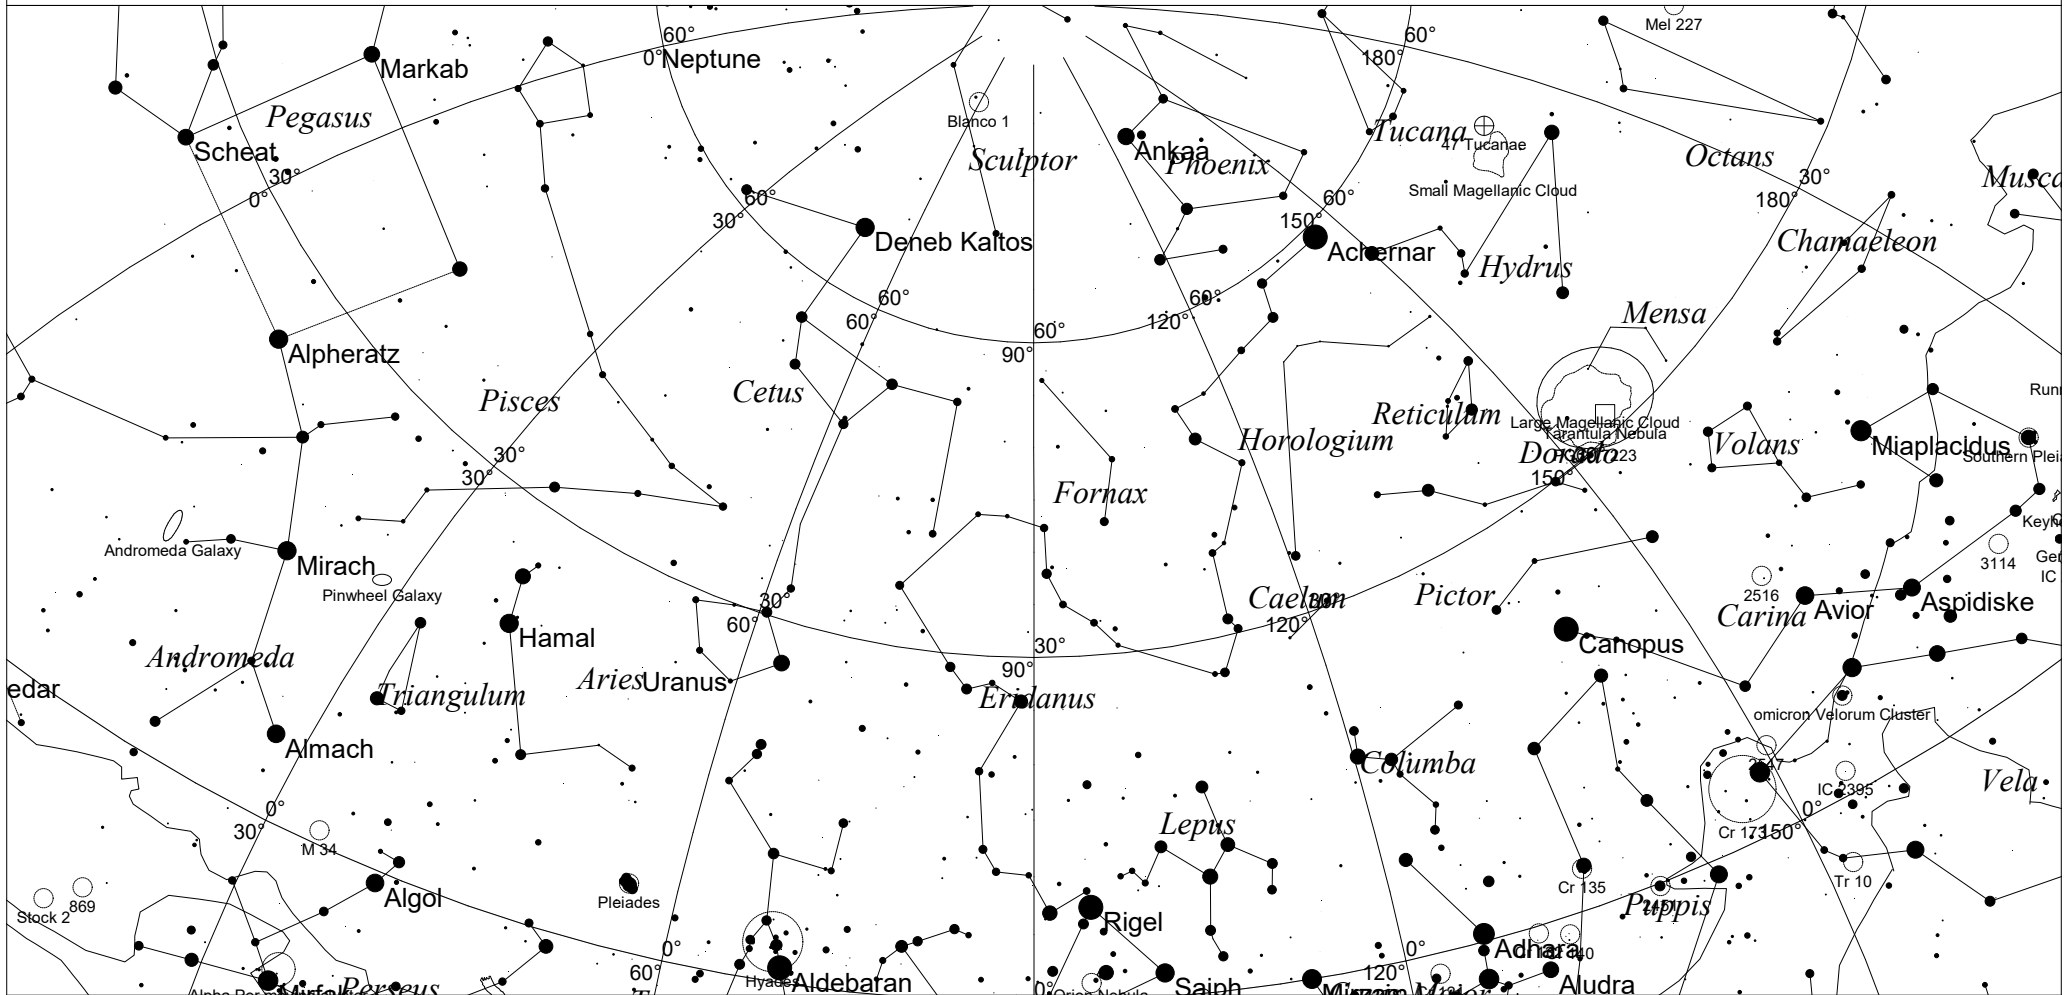

November Sky - East

STARS		SYMBOLS	
● <1	● >5.5	● Multiple star	□ Dark nebula
● 2	○ Variable star	⊕ Globular cluster	△ Radio source
● 3	☄ Comet	○ Open cluster	× X-ray source
● 4	☉ Galaxy	⊙ Planetary nebula	○ Other object
● 5	□ Bright nebula	⊞ Quasar	

This map shows the Eastern sky as seen from Melbourne at:
 10.00 pm 1 November
 9.00 pm 15 November
 8.00 pm 30 November
 Time is AEDST. Similar views will be seen in other locations at the equivalent local time (eg 10.00 pm ACDST Adelaide) or 1 hour earlier in non-daylight saving states.