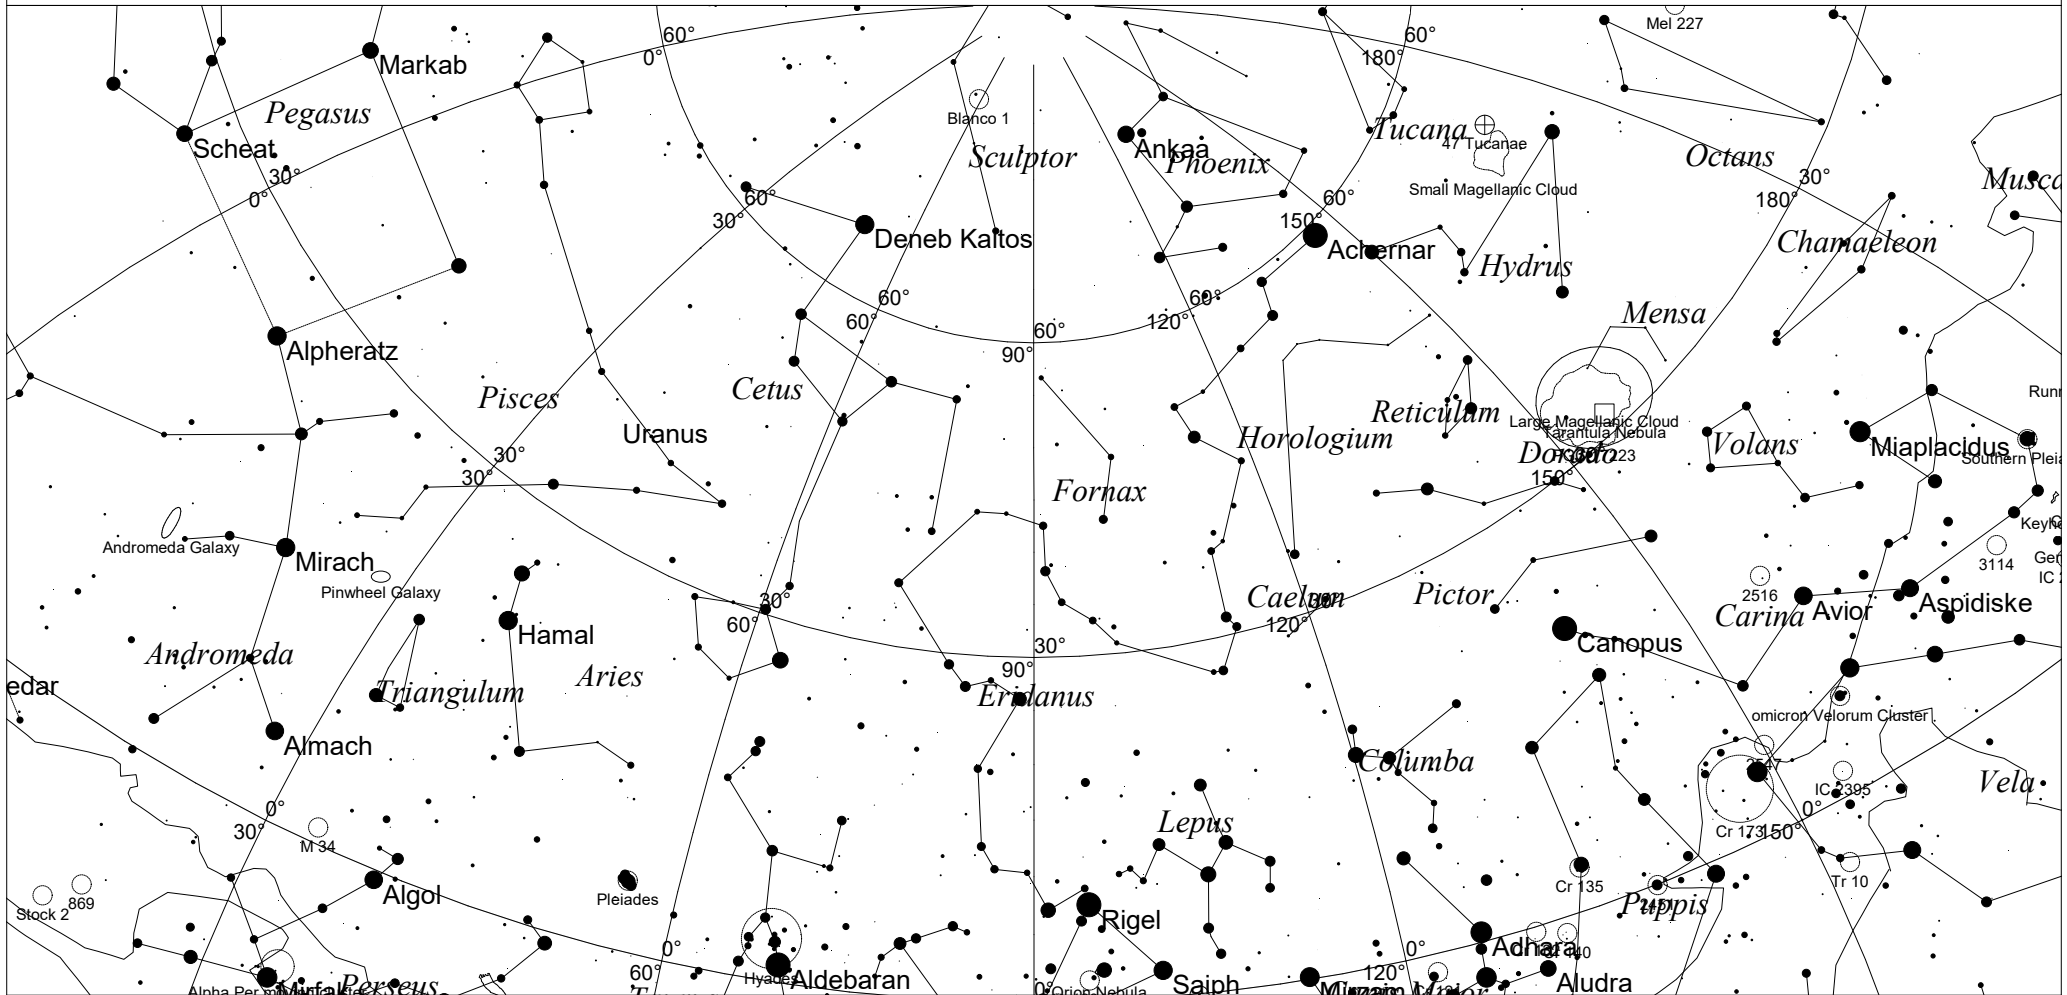

November Sky - East

STARS		SYMBOLS		
● <1	● >5.5	● Multiple star	◻ Dark nebula	△ Radio source
● 2	○ Variable star	⊕ Globular cluster	⊗ X-ray source	○ Other object
● 3	☄ Comet	○ Open cluster		
● 4	☄ Galaxy	⊙ Planetary nebula		
● 5	◻ Bright nebula	⊙ Quasar		

This map shows the Eastern sky as seen from Melbourne at:
 10.00 pm 1 November
 9.00 pm 15 November
 8.00 pm 30 November
 Time is AEDST. Similar views will be seen in other locations at the equivalent local time (eg 10.00 pm ACDST Adelaide) or 1 hour earlier in non-daylight saving states.