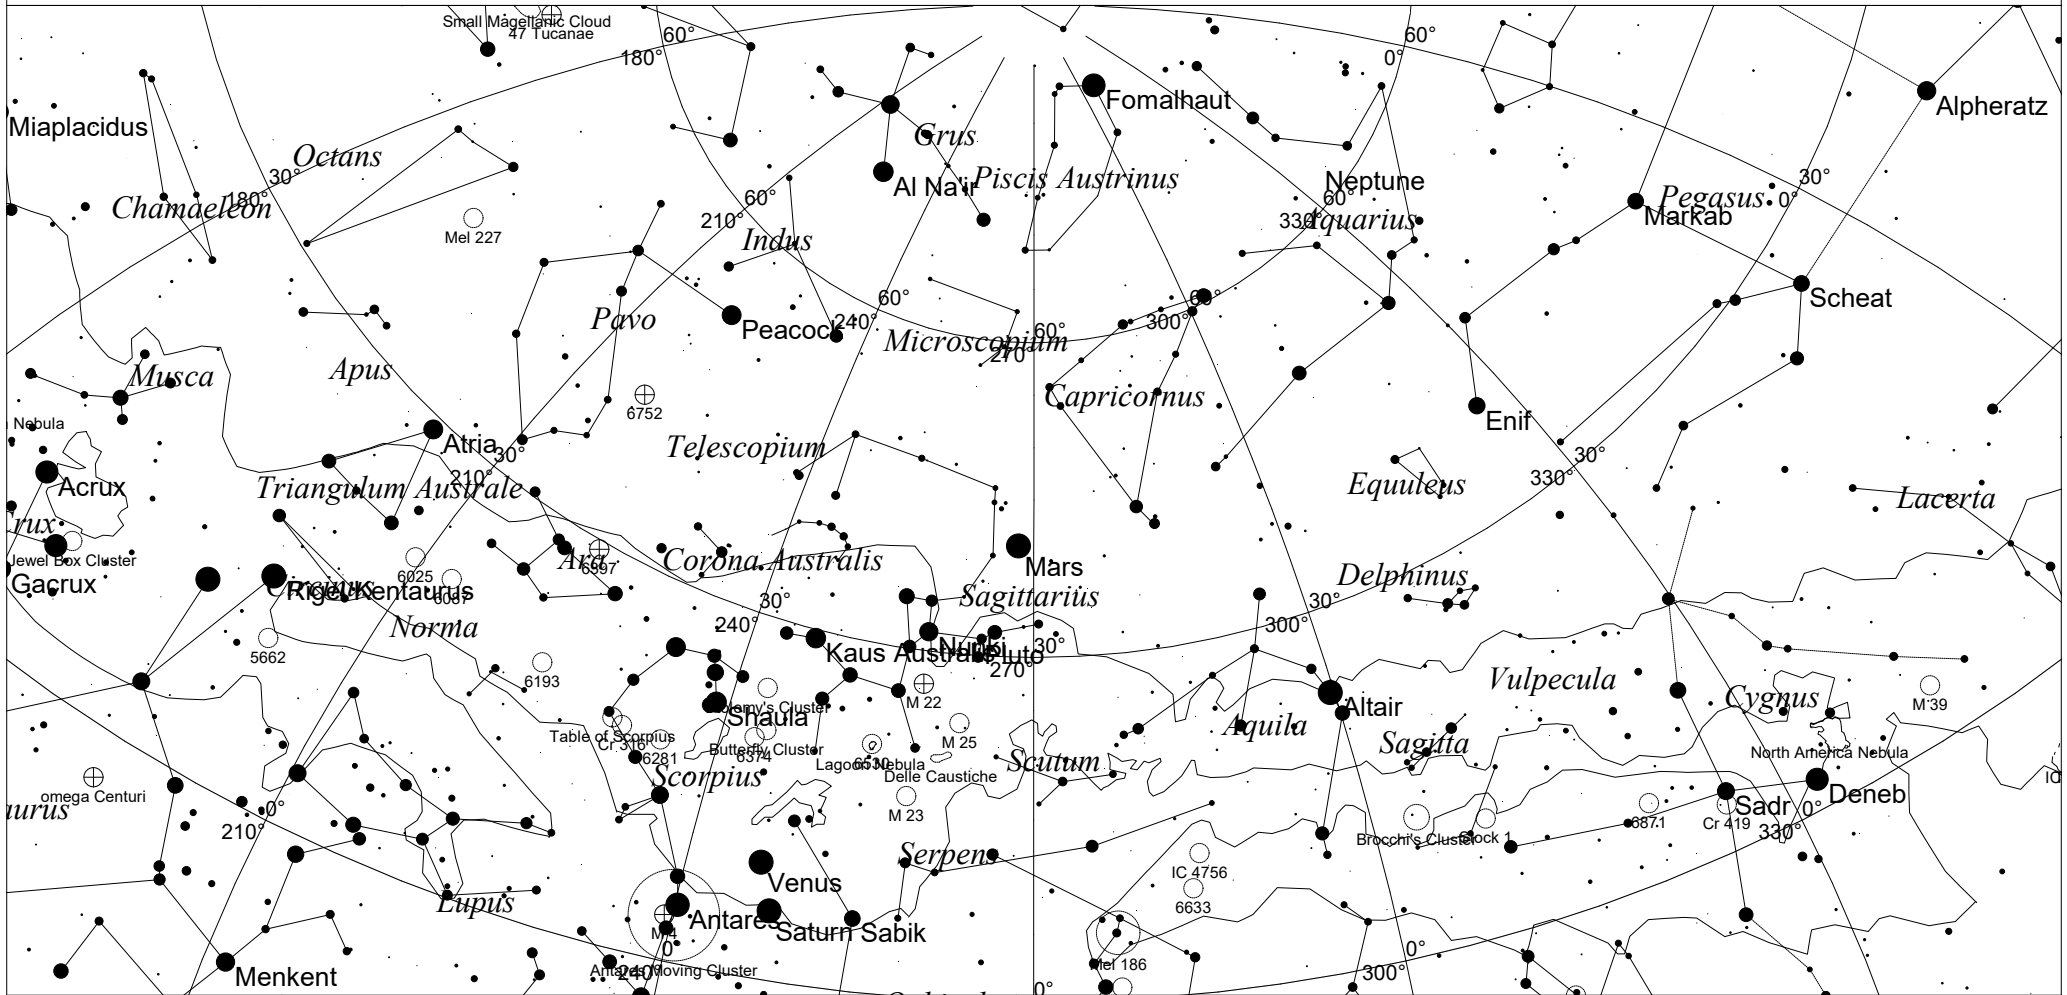

November Sky - West

STARS		SYMBOLS			
● <1	● >5.5	● Multiple star	◻ Dark nebula	△ Radio source	
● 2		○ Variable star	⊕ Globular cluster	× X-ray source	
● 3		☄ Comet	○ Open cluster	○ Other object	
● 4		☄ Galaxy	⊙ Planetary nebula		
● 5		◻ Bright nebula	⊞ Quasar		

This map shows the Western sky as seen from Melbourne at:
 10.00 pm 1 November
 9.00 pm 15 November
 8.00 pm 30 November
 Time is AEDST. Similar views will be seen in other locations at the equivalent local time (eg 10.00 pm ACDST Adelaide) or 1 hour earlier in non-daylight saving states.

Local Time: 22:00:00 1-Nov-2016 UTC: 11:30:00 1-Nov-2016 Sidereal Time: 23:29:03
 Location: 34° 55' 12" S 138° 34' 48" E RA: 20h06m23s Dec: -23° 52' Field: 90.0° Julian Day: 2457693.9792