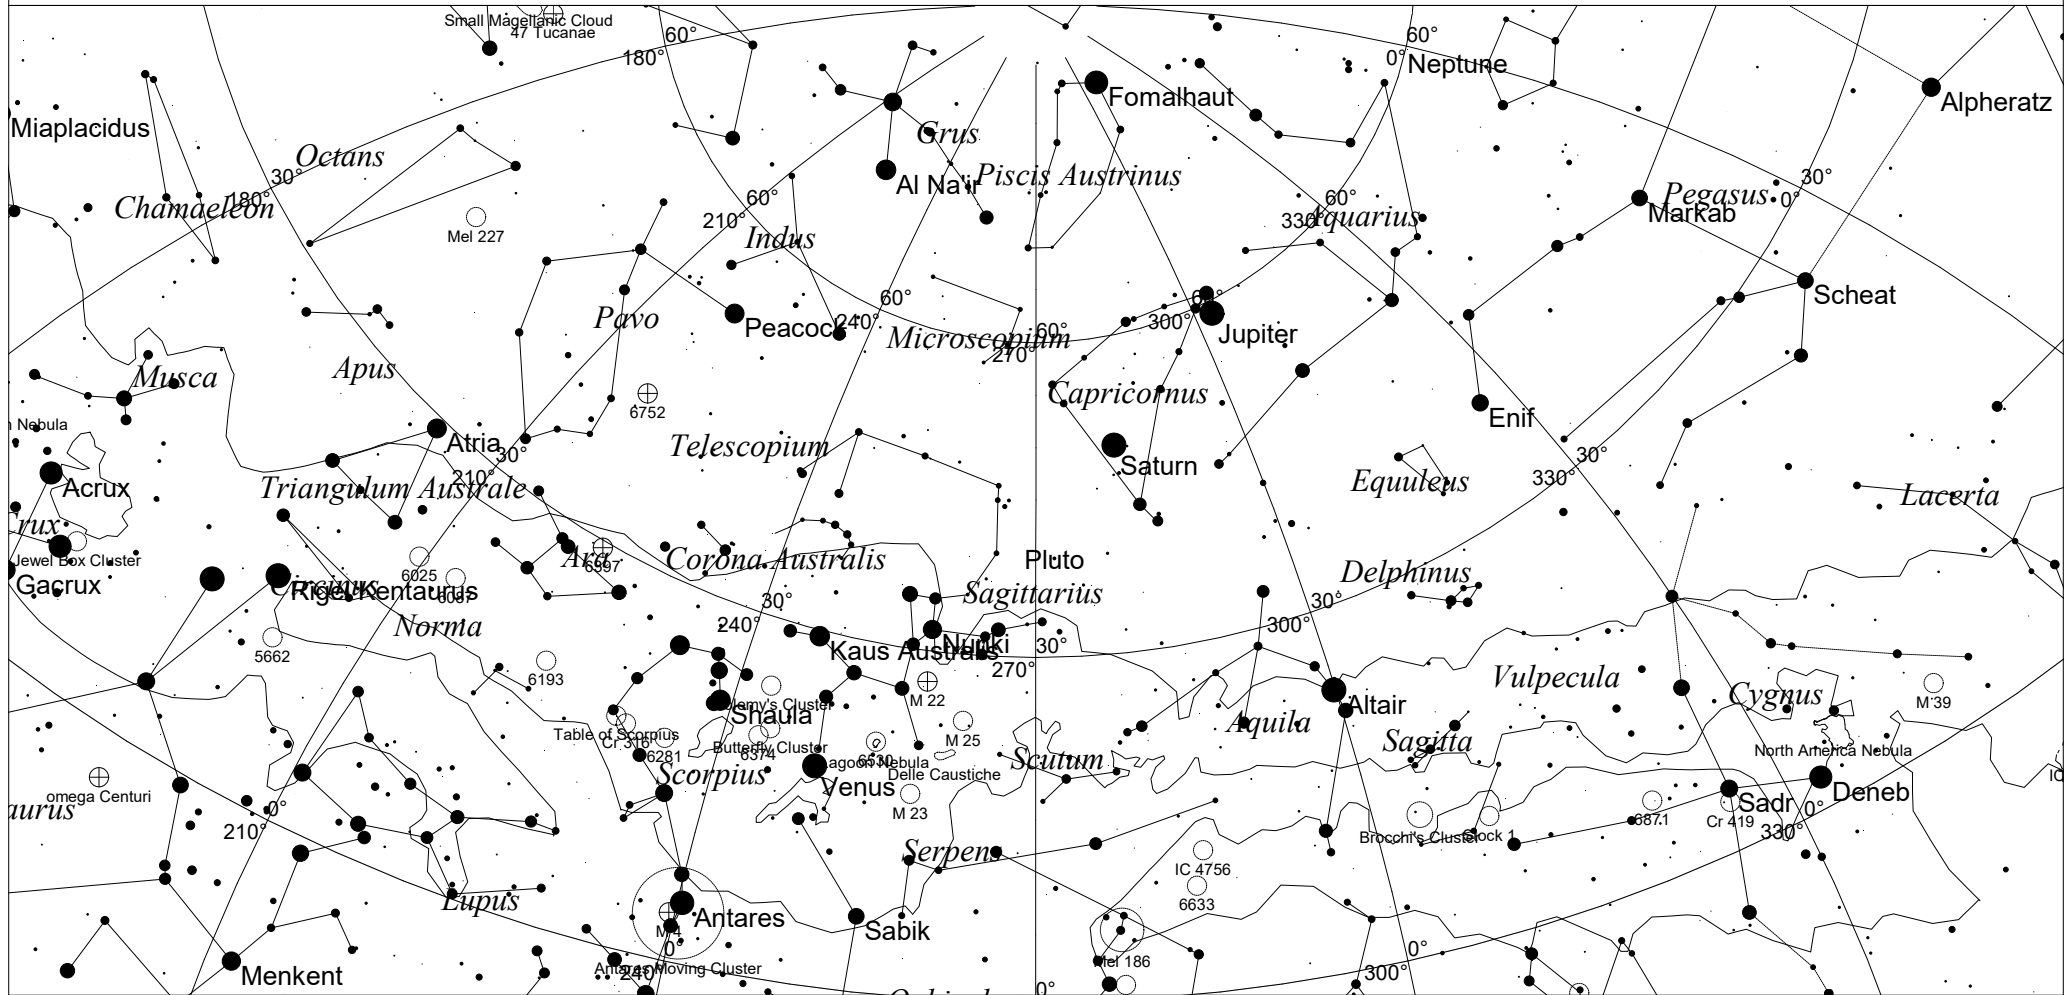

November Sky - West

STARS		SYMBOLS			
● <1	● >5.5	● Multiple star	◻ Dark nebula	△ Radio source	
● 2		○ Variable star	⊕ Globular cluster	× X-ray source	
● 3		☄ Comet	○ Open cluster	○ Other object	
● 4		☄ Galaxy	⊙ Planetary nebula		
● 5		◻ Bright nebula	⊞ Quasar		

This map shows the Western sky as seen from Melbourne at:
 10.00 pm 1 November
 9.00 pm 15 November
 8.00 pm 30 November
 Time is AEDST. Similar views will be seen in other locations at the equivalent local time (eg 10.00 pm ACDST Adelaide) or 1 hour earlier in non-daylight saving states.

Local Time: 22:00:00 1-Nov-2021
 Location: 34° 55' 12" S 138° 34' 48" E

UTC: 11:30:00 1-Nov-2021
 RA: 20h05m33s Dec: -23° 52' Field: 90.0°

Sidereal Time: 23:28:12
 Julian Day: 2459519.9792