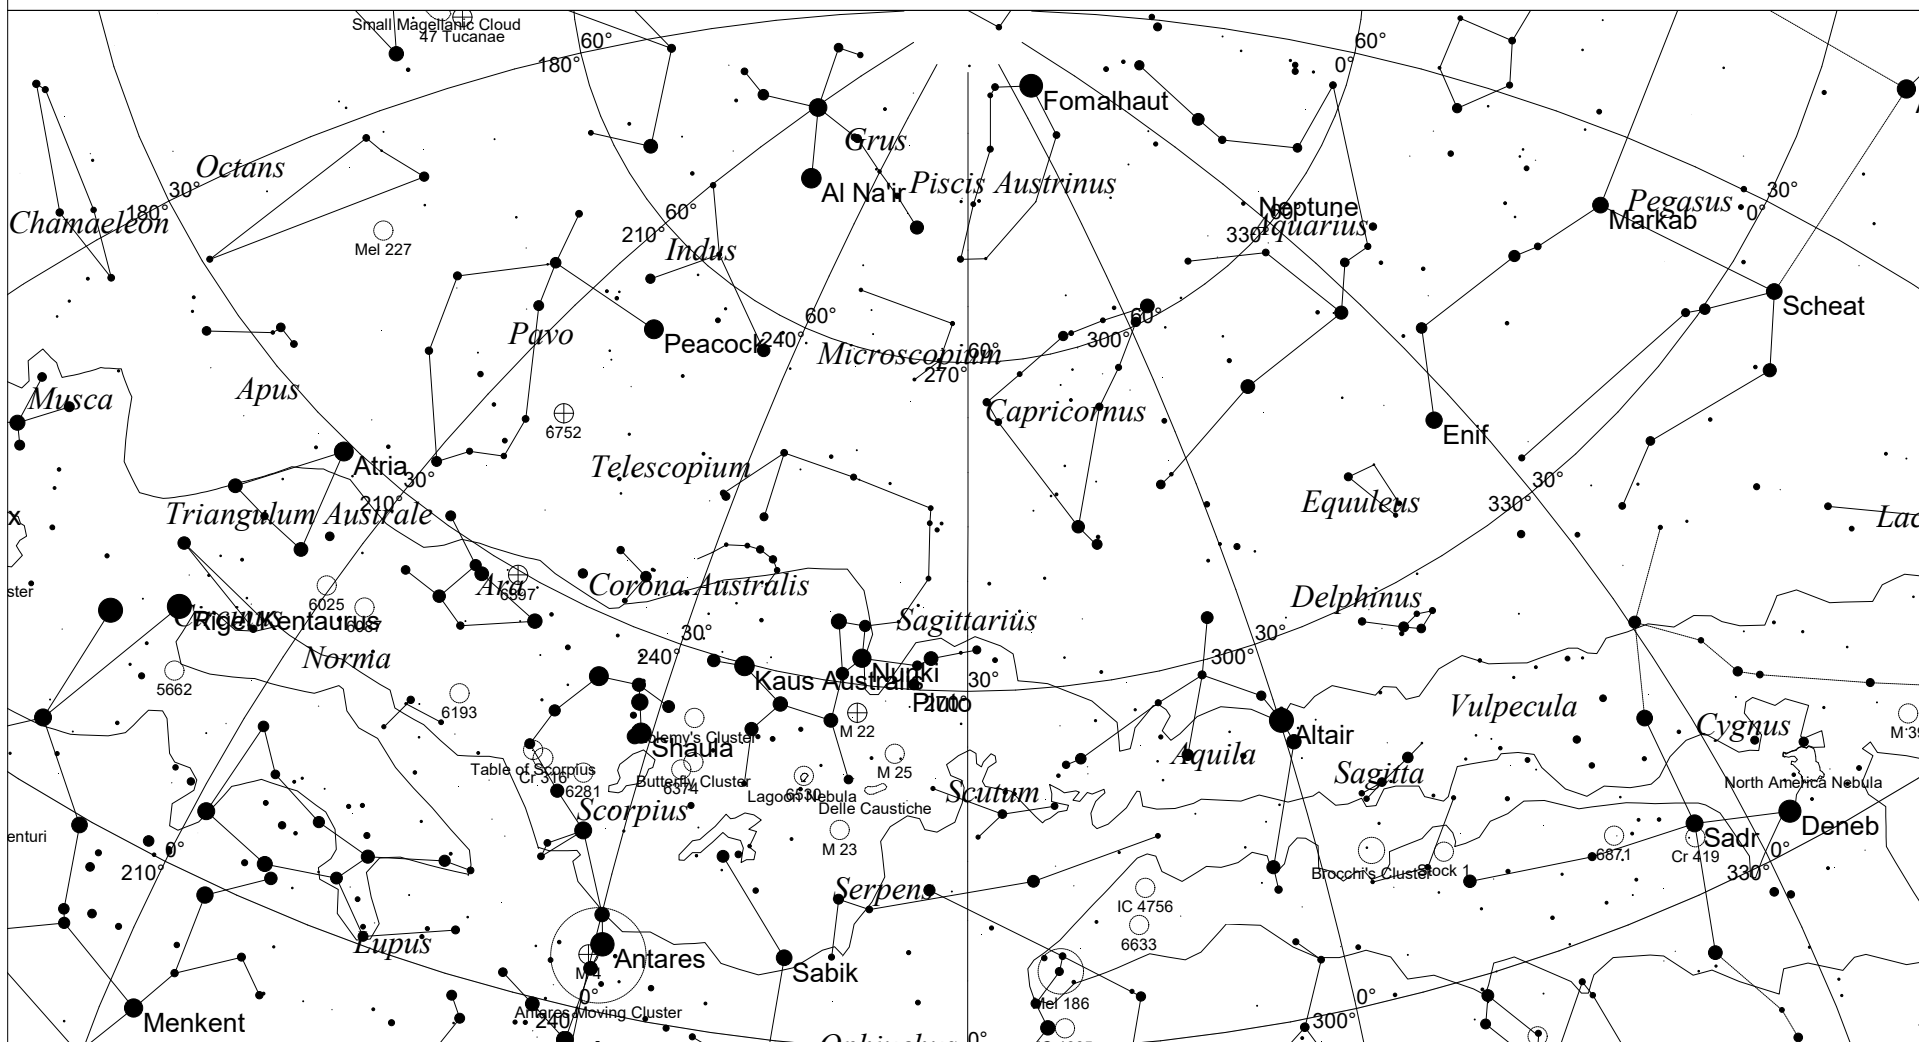

November Sky - West

STARS		SYMBOLS		
● <1	● >5.5	● Multiple star	◻ Dark nebula	△ Radio source
● 2	○ Variable star	⊕ Globular cluster	× X-ray source	
● 3	☄ Comet	⊙ Open cluster	○ Other object	
● 4	☉ Galaxy	⊕ Planetary nebula		
● 5	◻ Bright nebula	⊕ Quasar		

This map shows the Western sky as seen from Melbourne at:
 10.00 pm 1 November
 9.00 pm 15 November
 8.00 pm 30 November
 Time is AEDST. Similar views will be seen in other locations at the equivalent local time (eg 10.00 pm ACDST Adelaide) or 1 hour earlier in non-daylight saving states.

Local Time: 22:00:00 1-Nov-2015 UTC: 11:30:00 1-Nov-2015 Sidereal Time: 23:26:04
 Location: 34° 55' 12" S 138° 34' 48" E RA: 20h03m25s Dec: -23° 52' Field: 90.0° Julian Day: 2457327.9792