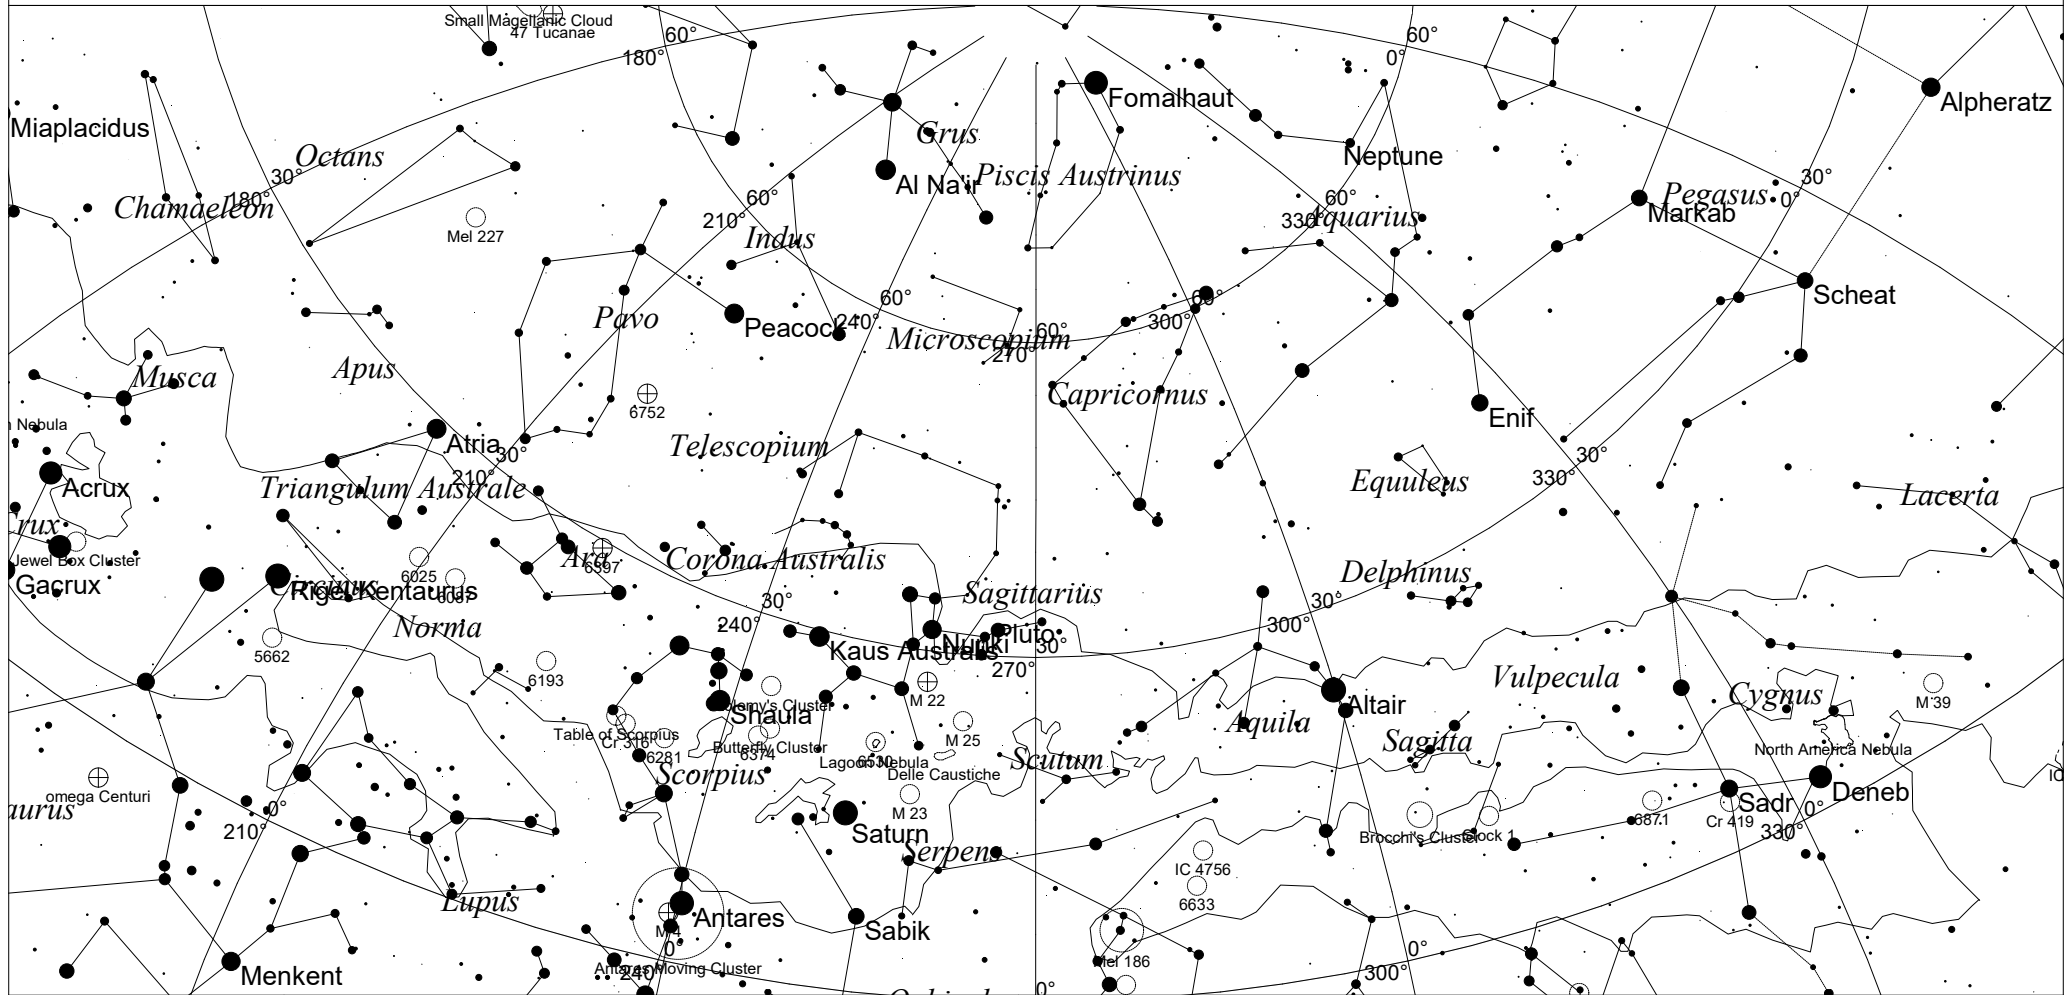

# November Sky - West

STARS		SYMBOLS			
● <1	● >5.5	● Multiple star	◻ Dark nebula	△ Radio source	
● 2		○ Variable star	⊕ Globular cluster	× X-ray source	
● 3		☄ Comet	○ Open cluster	○ Other object	
● 4		☄ Galaxy	⊙ Planetary nebula		
● 5		◻ Bright nebula	⊞ Quasar		

This map shows the Western sky as seen from Melbourne at:  
 10.00 pm 1 November  
 9.00 pm 15 November  
 8.00 pm 30 November  
 Time is AEDST. Similar views will be seen in other locations at the equivalent local time (eg 10.00 pm ACDST Adelaide) or 1 hour earlier in non-daylight saving states.

Local Time: 22:00:00 1-Nov-2017      UTC: 11:30:00 1-Nov-2017      Sidereal Time: 23:28:05  
 Location: 34° 55' 12" S 138° 34' 48" E      RA: 20h05m26s Dec: -23° 52' Field: 90.0°      Julian Day: 2458058.9792